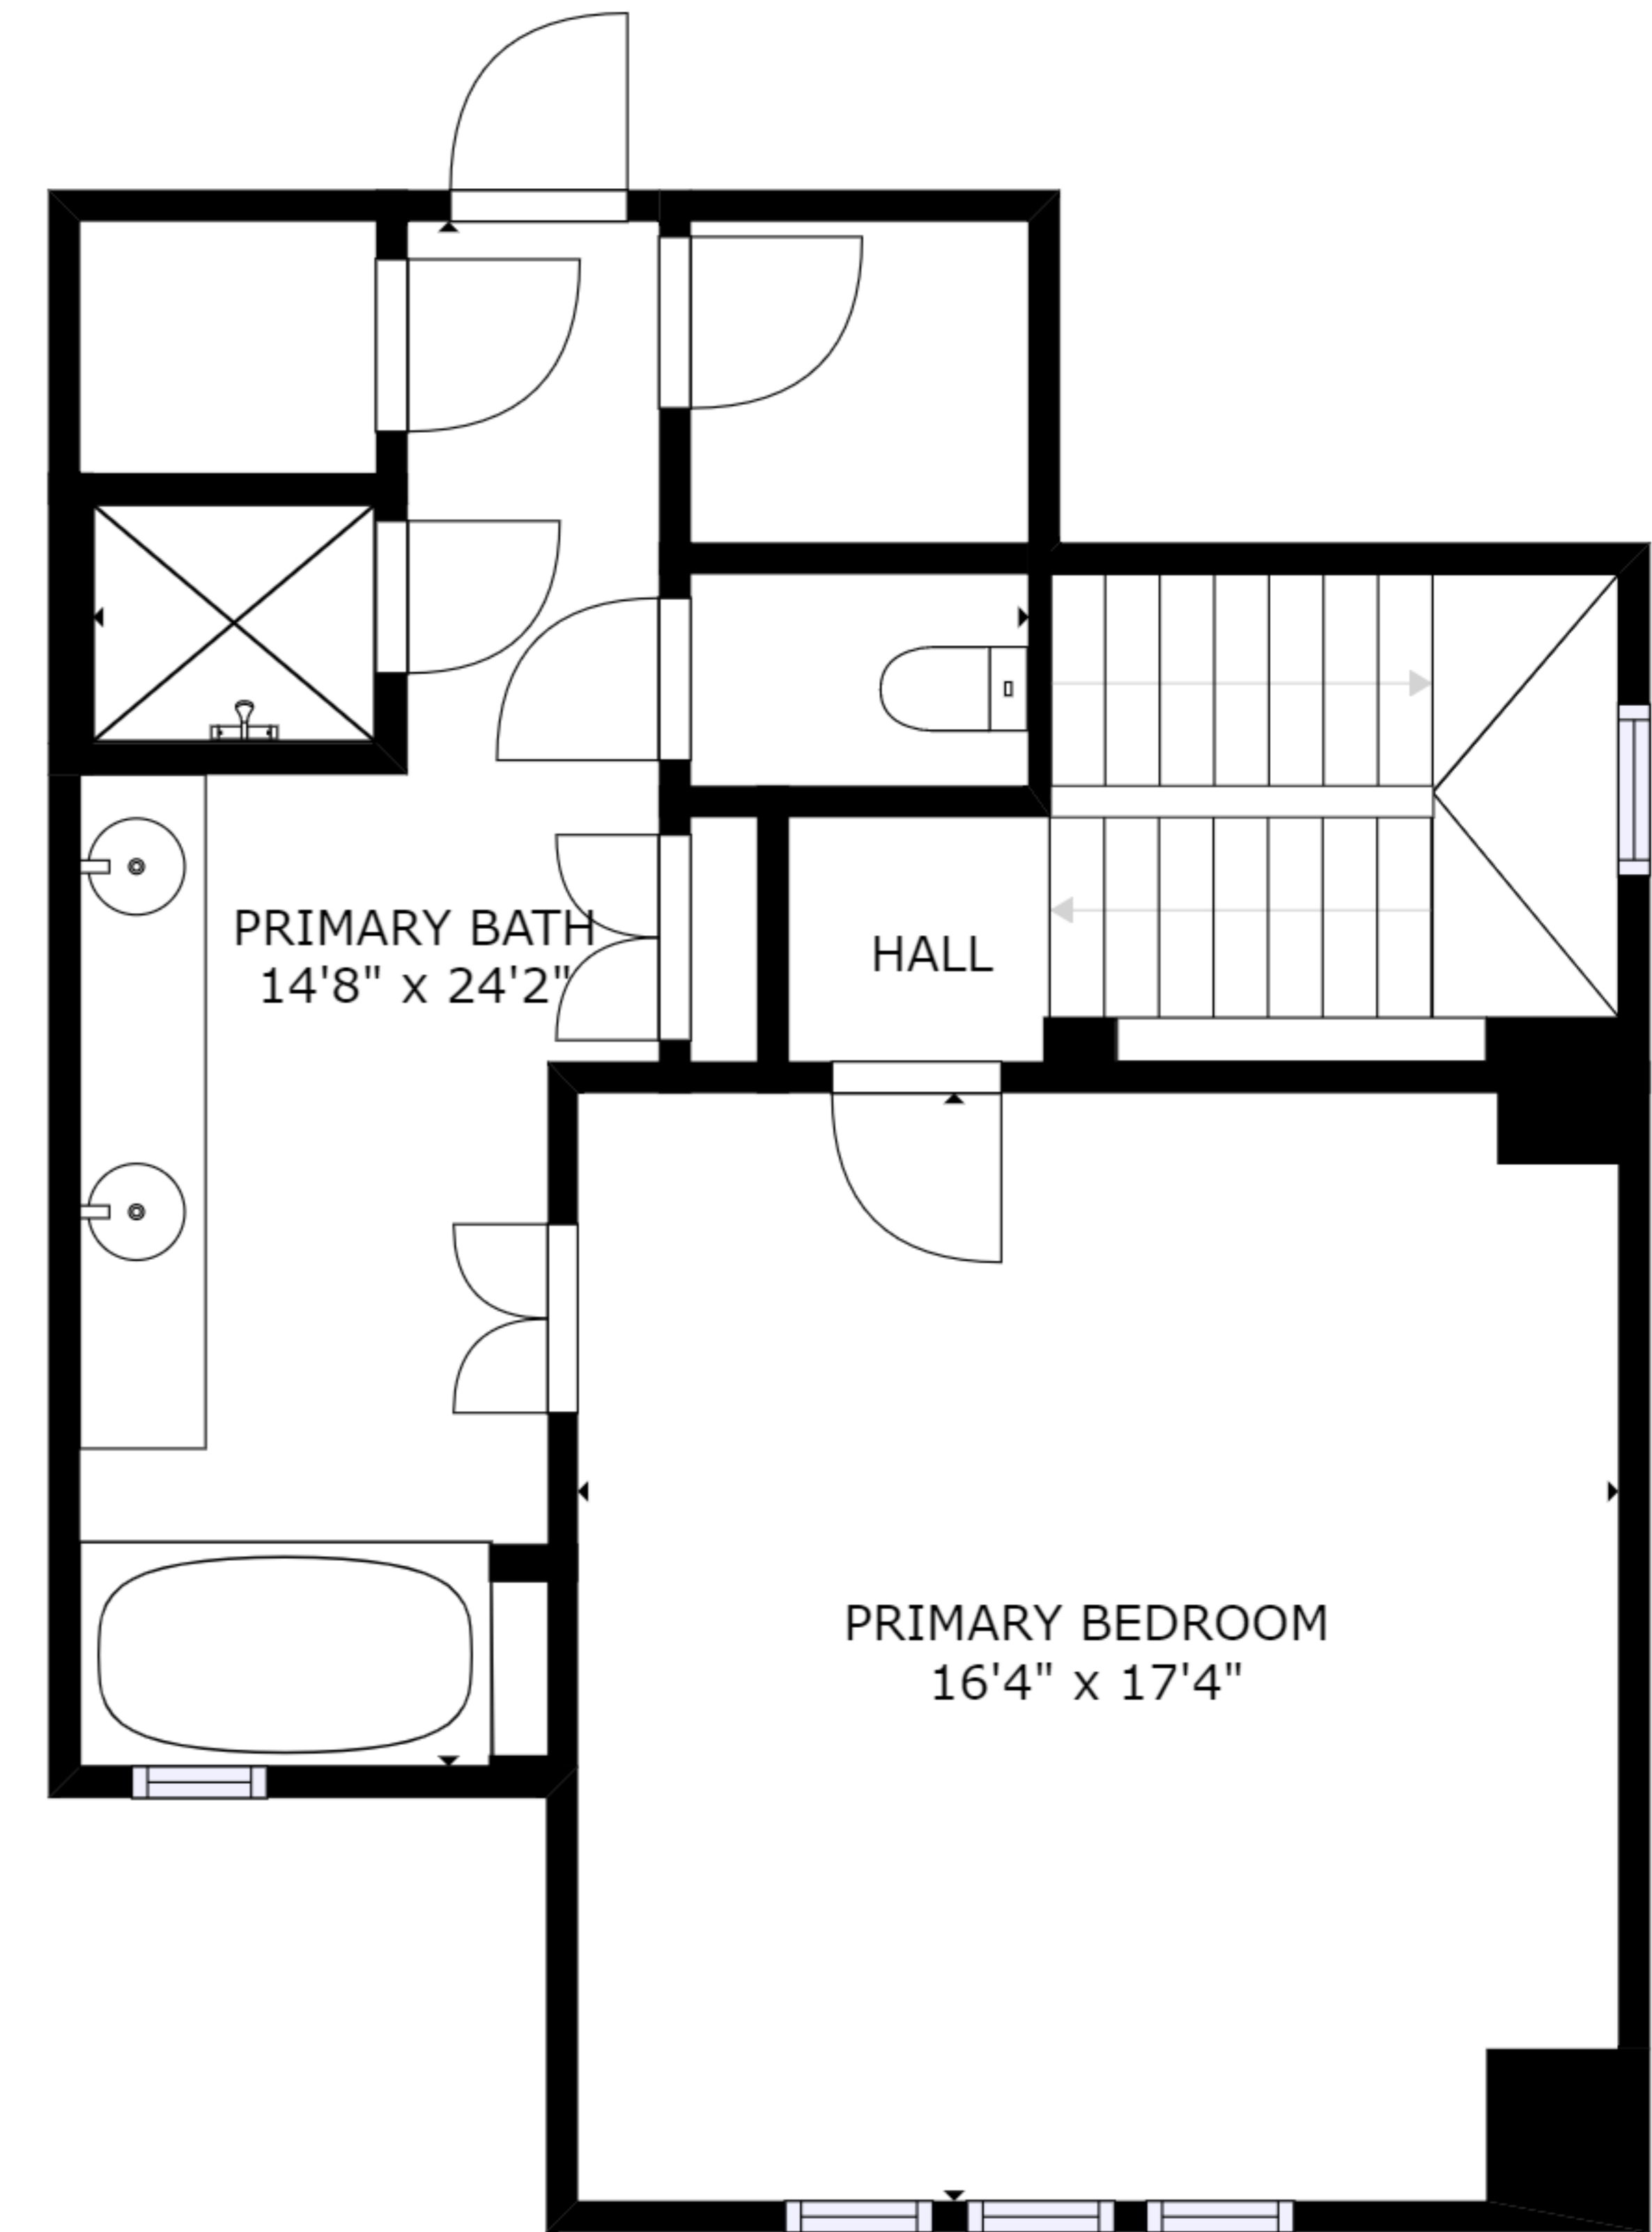

FLOOR 1

FLOOR 2

FLOOR 3

GROSS INTERNAL AREA  
 FLOOR 1: 560 sq. ft, FLOOR 2: 988 sq. ft  
 FLOOR 3: 637 sq. ft  
 TOTAL: 2185 sq. ft

SIZES AND DIMENSIONS ARE APPROXIMATE, ACTUAL MAY VARY.