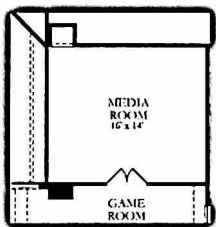

Rutledge 4871

Camden Collection

3,175 Sq. Ft.

4 Bedrooms

3.5 Bathrooms

2 Car Garage

Options:

LENNAR.COM

Please see your New Home Consultant for more information and home purchase and sale agreement for additional information, disclosures, disclaimers relating to the home and the actual features designated as an "Exclusively Included" feature. Plans and elevations/renderings are artist's concept and may contain options or features which are not standard on all models. Garage sizes may vary from home to home and may not accommodate all vehicles. Stated square footages are approximate and should not be used as representation of the home's precise or actual size. Any statement, verbal or written regarding order or finish material or any other description or modifier of the square footage size of any home is a shorthand description of the manner in which the square footage was estimated and should not be construed to indicate certainty. See a Lennar New Home Consultant for further information. While Supplies Last. Void Where Prohibited By Law. Copyright © 2016 Lennar Corporation. All rights reserved. Lennar, the Lennar logo, NextCare, The Home Within A Minute, the NextCare logo and the Exclusively Included logo are registered service marks of Lennar Corporation and/or its subsidiaries. (1/24/16) 11/20/2016

First Floor

Second Floor