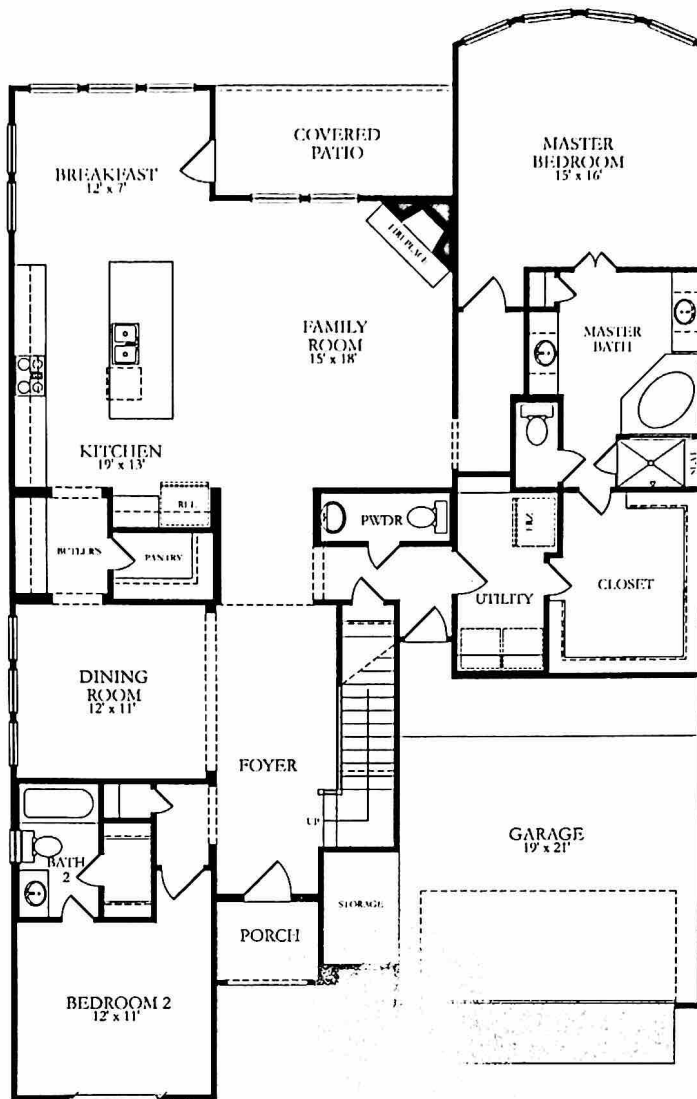

Rutledge 4871

Camden Collection

3,175 Sq. Ft.

4 Bedrooms

3.5 Bathrooms

2 Car Garage

Options:

LENNAR.COM

Please see your New Home Consultant for more information and home purchase and sale agreement for additional information, disclosures, disclaimers relating to the home and the actual features designated as an "Exclusively Included" feature. Plans and elevations/renderings are artist's concept and may contain options or features which are not standard on all models. Garage sizes may vary from home to home and may not accommodate all vehicles. Stated square footages are approximate and should not be used as representation of the home's precise or actual size. Any statement, verbal or written regarding order or finish material or any other description or modifier of the square footage size of any home is a shorthand description of the manner in which the square footage was estimated and should not be construed to indicate certainty. See a Lennar New Home Consultant for further information. While Supplies Last. Void Where Prohibited By Law. Copyright © 2016 Lennar Corporation. All rights reserved. Lennar, the Lennar logo, NextCare, The Home Within A Minute, the NextCare logo and the Exclusively Included logo are registered service marks of Lennar Corporation and/or its subsidiaries. (1/24/16) 11/20/2016

First Floor

Second Floor