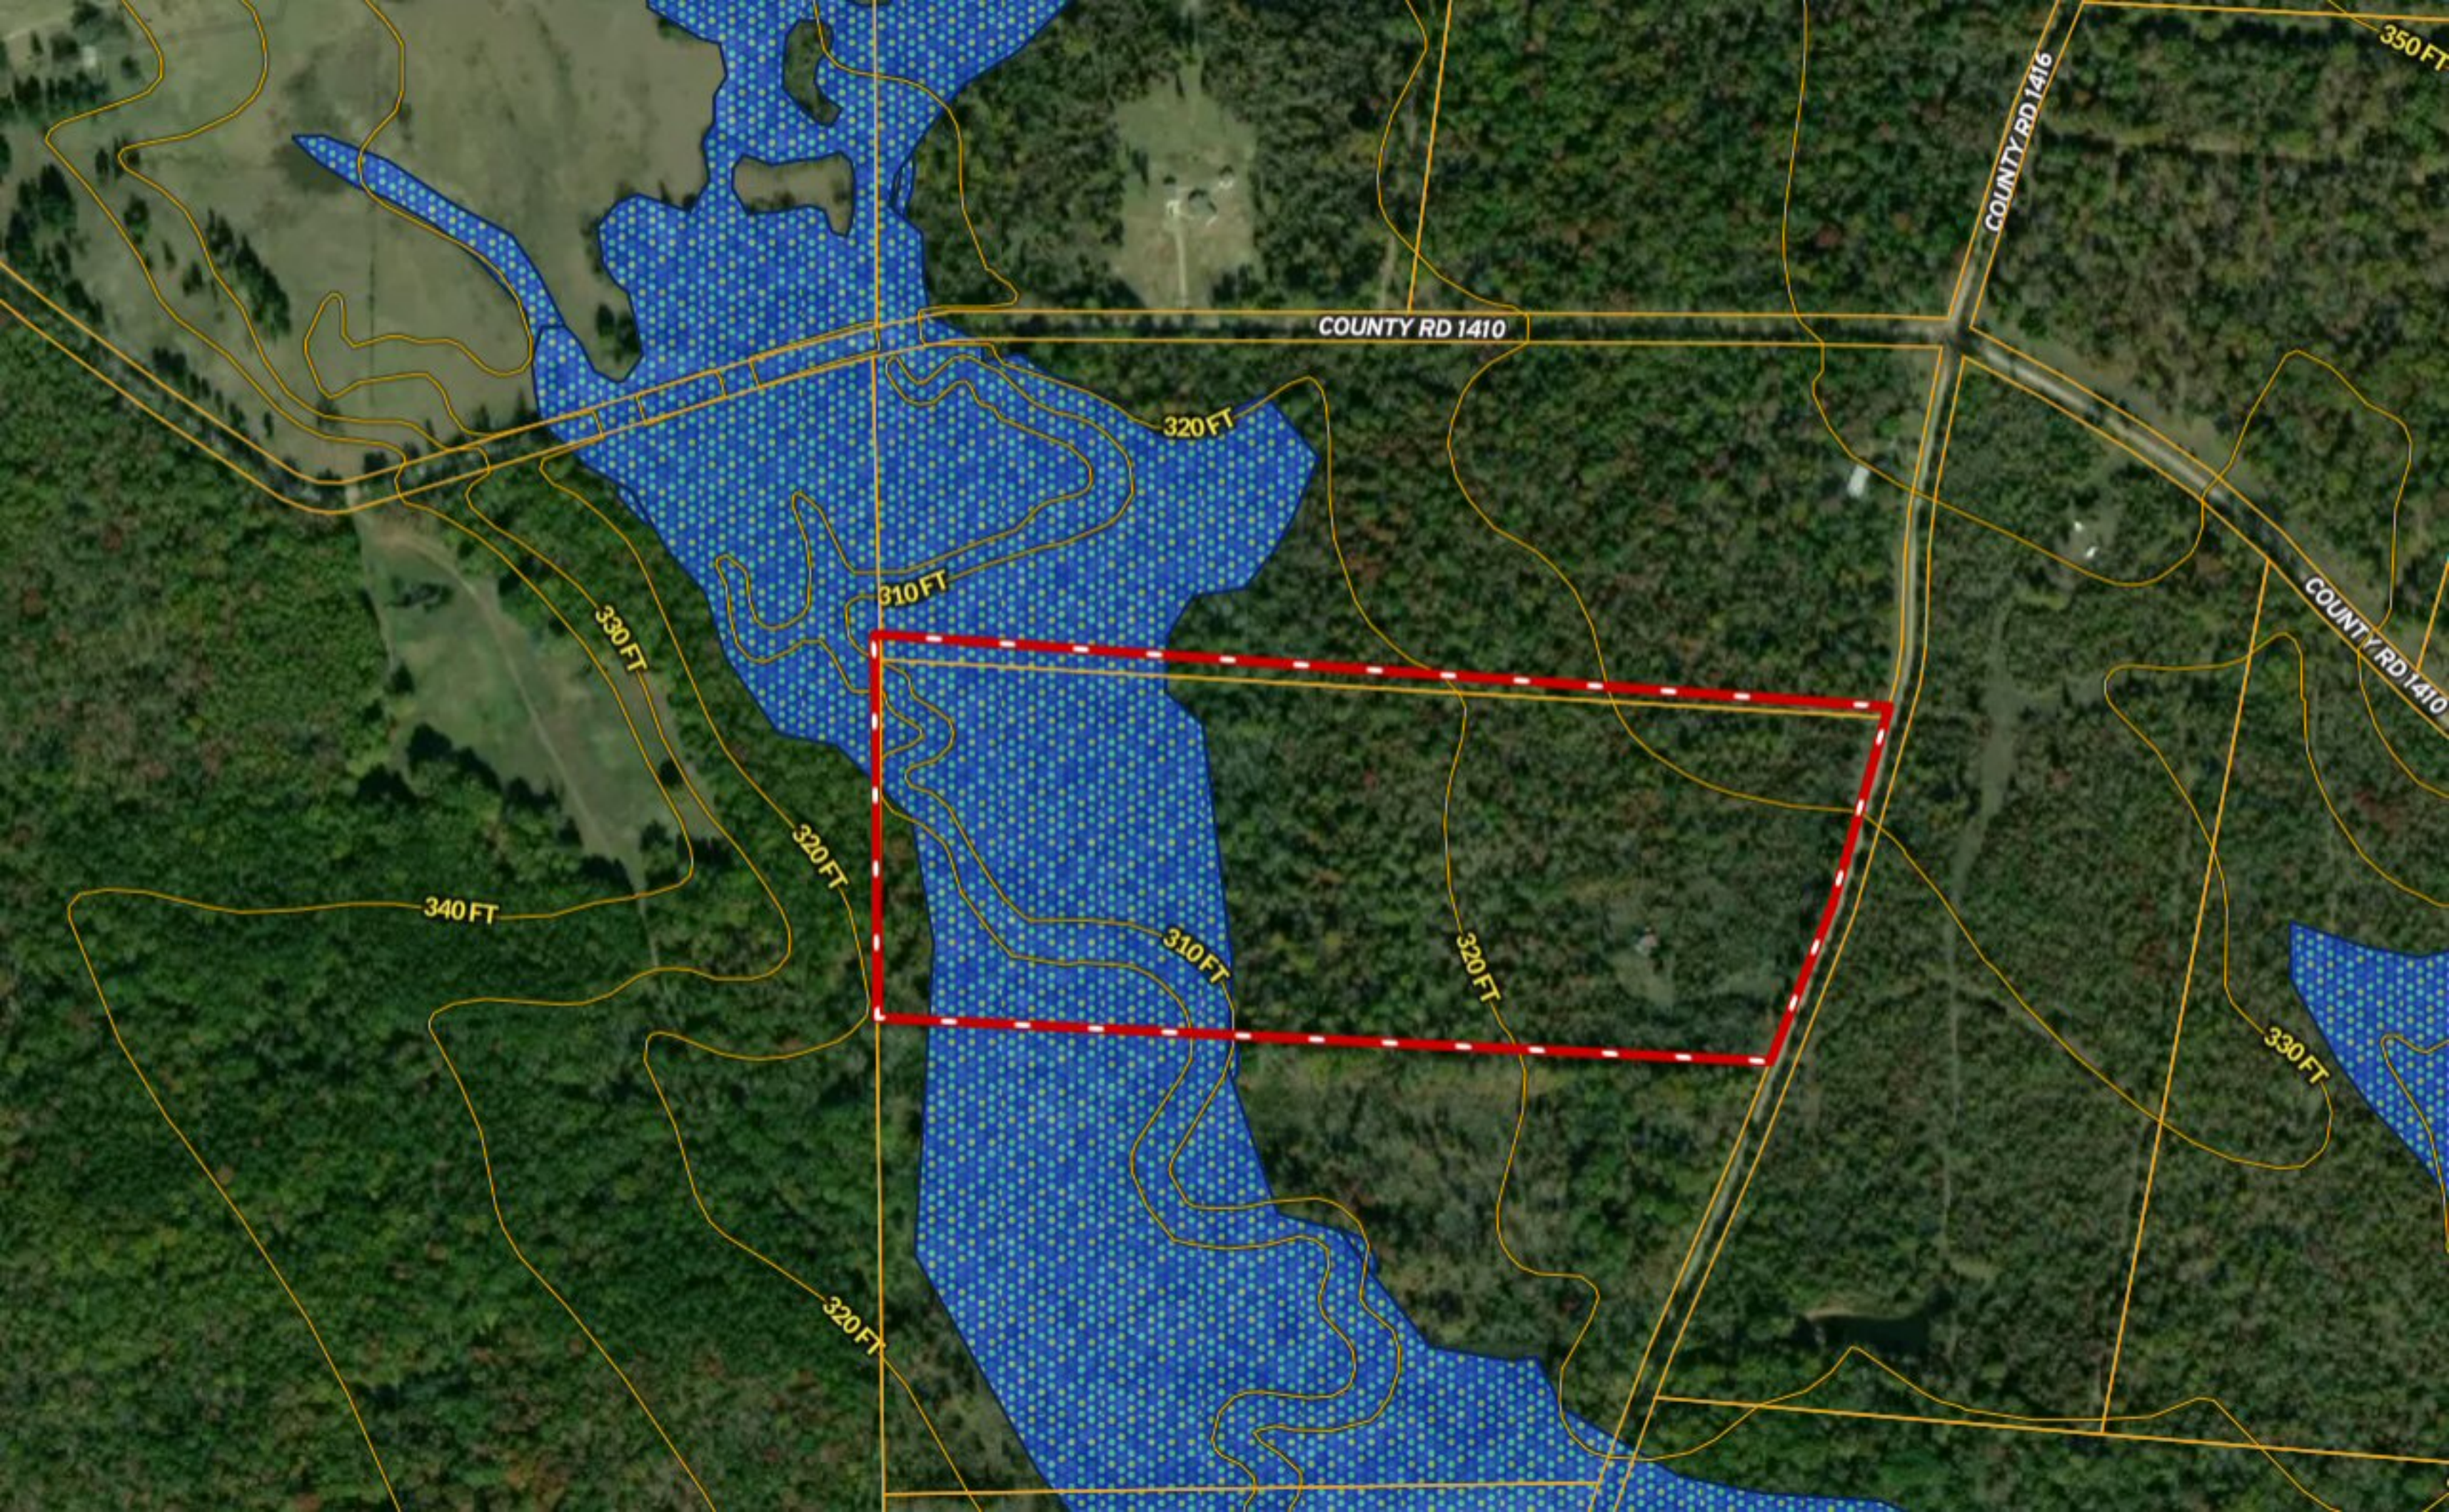

*** 36.85 ACRES *** Tract 48 Pvt Rd 5040 ~ Mustang Creek

Copyright © and (P) 1988–2010 Microsoft Corporation and/or its suppliers. All rights reserved. <http://www.microsoft.com/mappoint/>
Certain mapping and direction data © 2010 NAVTEQ. All rights reserved. The Data for areas of Canada includes information taken with permission from Canadian authorities, including: © Her Majesty the Queen in Right of Canada, © Queen's Printer for Ontario. NAVTEQ and NAVTEQ ON BOARD are trademarks of NAVTEQ. © 2010 Tele Atlas North America, Inc. All rights reserved. Tele Atlas and Tele Atlas North America are trademarks of Tele Atlas, Inc. © 2010 by Applied Geographic Systems. All rights reserved.

COUNTY RD 1410

COUNTY RD 1410

COUNTY RD 1410

320 FT

330 FT

320 FT

340 FT

330 FT

310 FT

330 FT

320 FT

COUNTY RD 1410

COUNTY RD 1410

COUNTY RD 1410

320 FT

COUNTY RD 1410

320 FT

310 FT

310 FT

330 FT

320 FT

320 FT

330 FT

310 FT