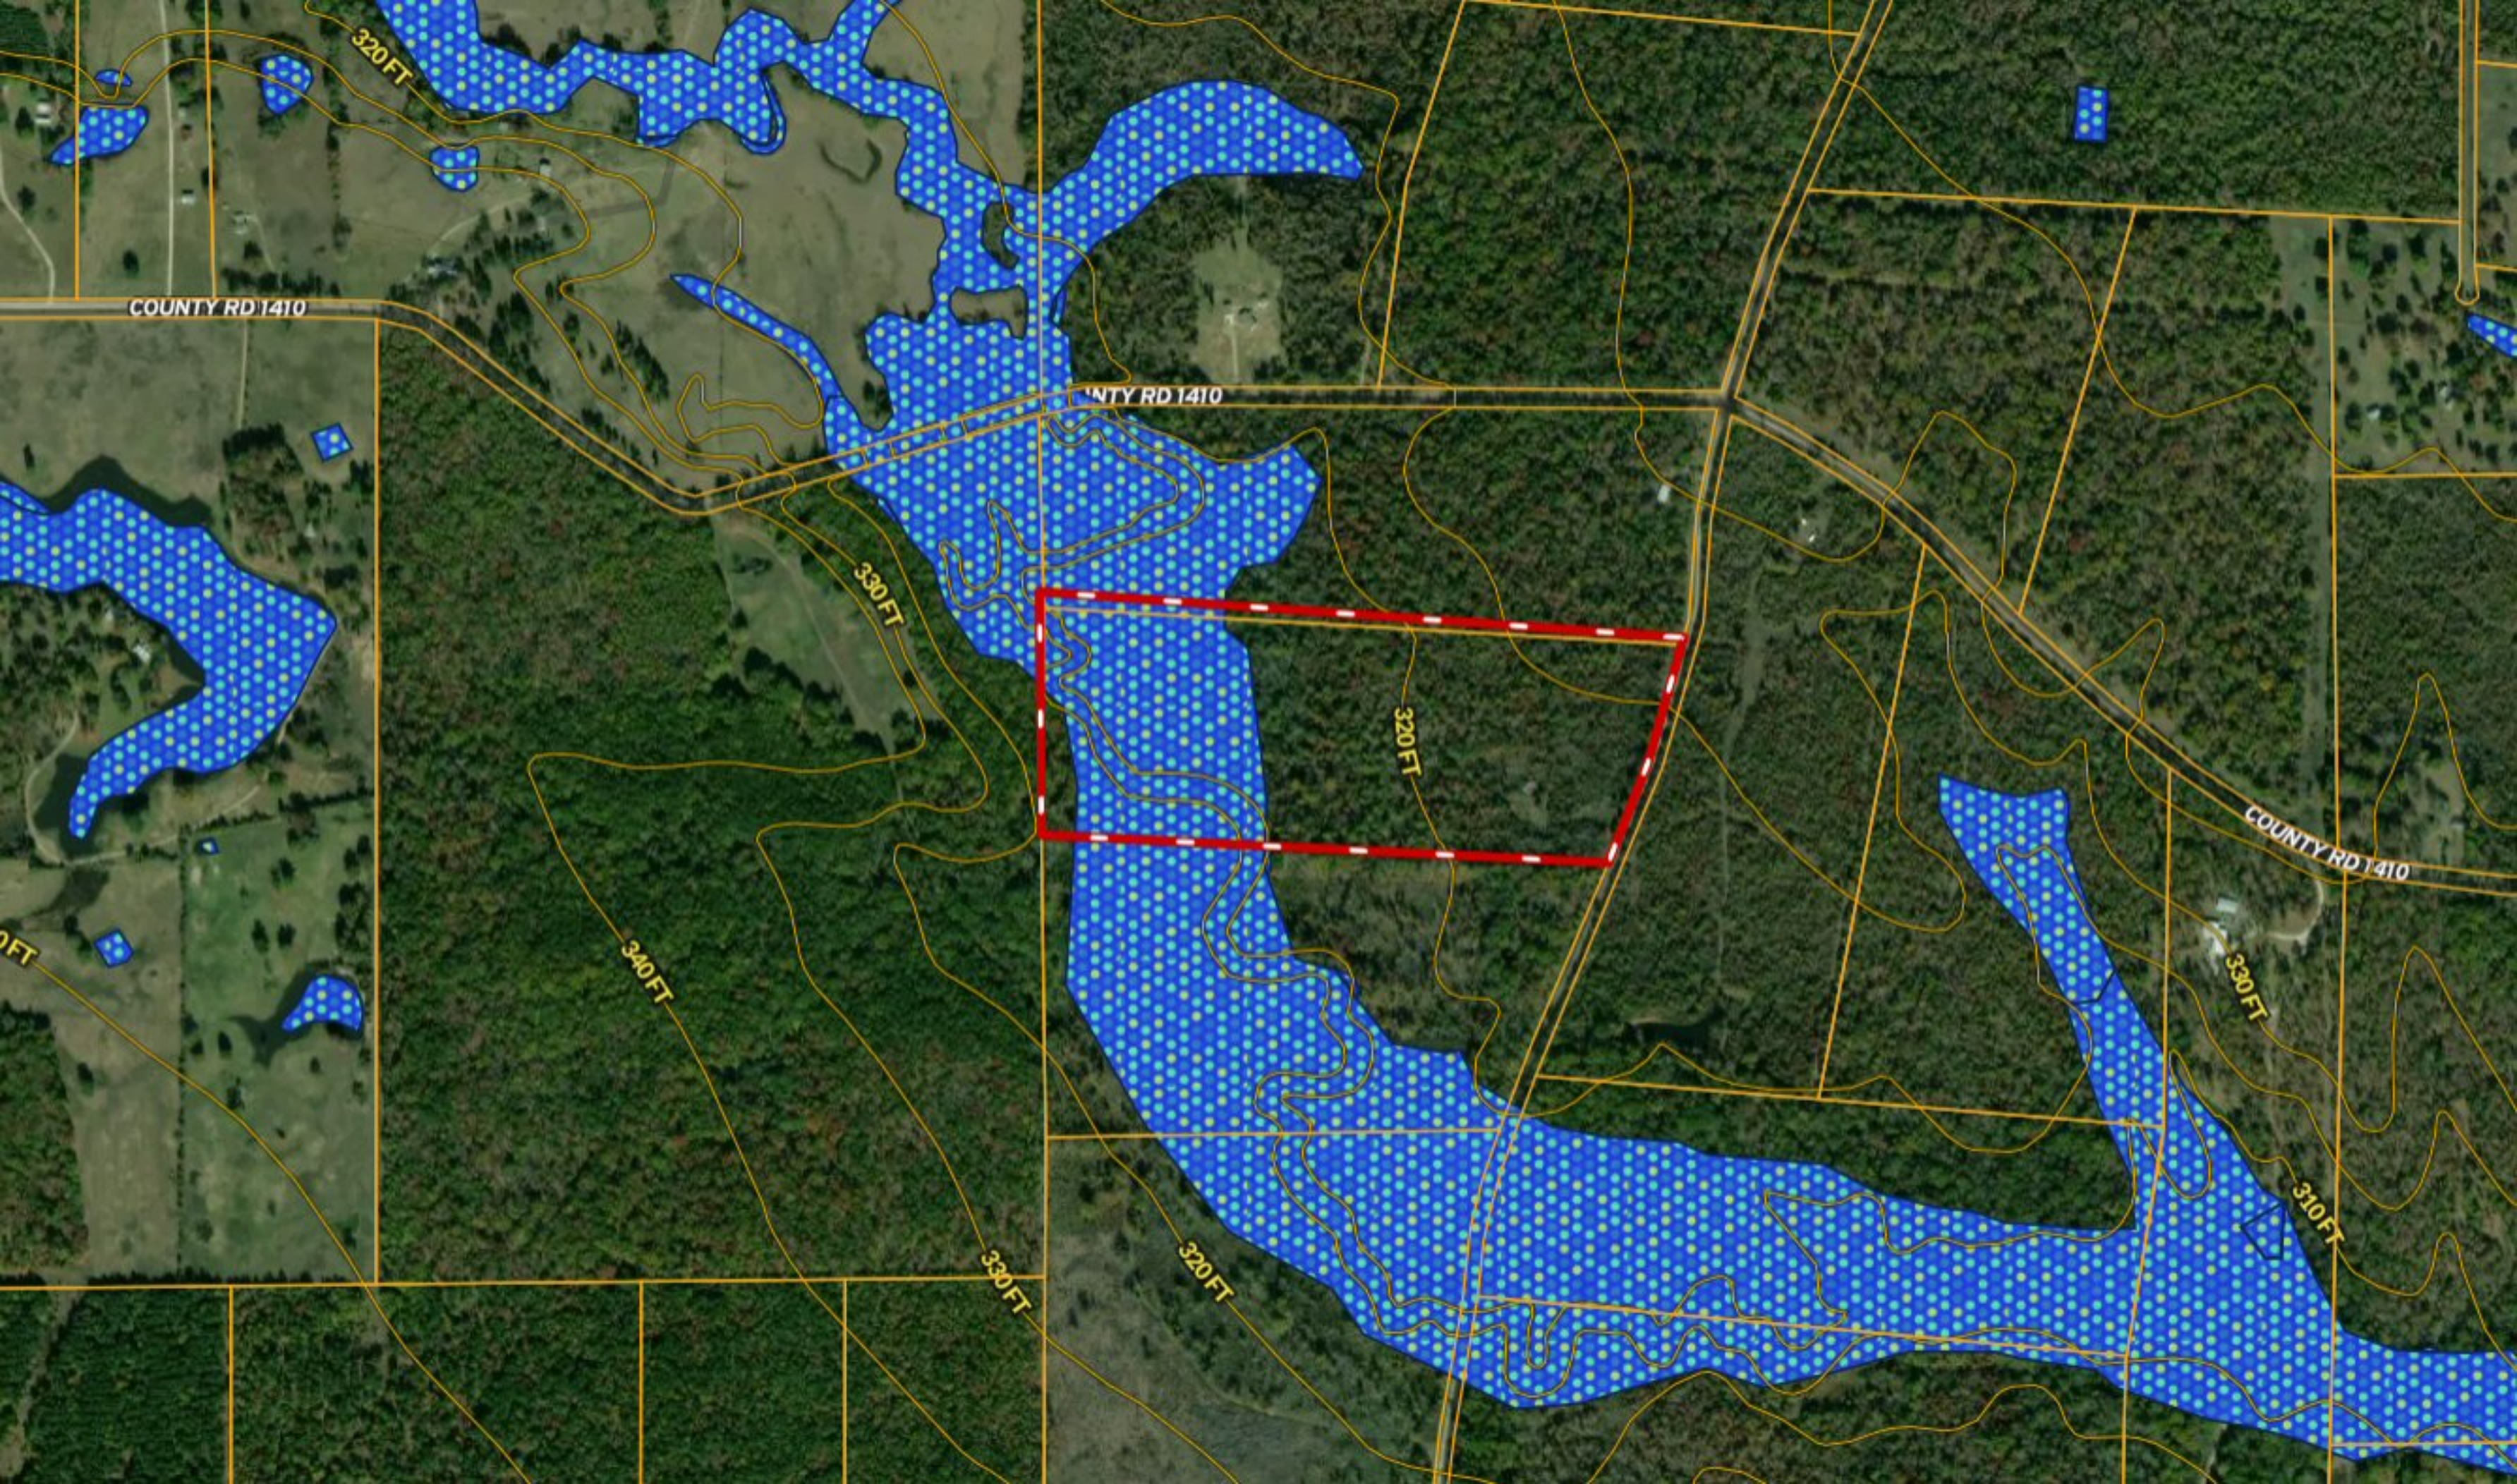

*** 36.85 ACRES *** Tract 48 Pvt Rd 5040 ~ Mustang Creek

Copyright © and (P) 1988–2010 Microsoft Corporation and/or its suppliers. All rights reserved. <http://www.microsoft.com/mappoint/>
Certain mapping and direction data © 2010 NAVTEQ. All rights reserved. The Data for areas of Canada includes information taken with permission from Canadian authorities, including: © Her Majesty the Queen in Right of Canada, © Queen's Printer for Ontario. NAVTEQ and NAVTEQ ON BOARD are trademarks of NAVTEQ. © 2010 Tele Atlas North America, Inc. All rights reserved. Tele Atlas and Tele Atlas North America are trademarks of Tele Atlas, Inc. © 2010 by Applied Geographic Systems. All rights reserved.

COUNTY RD 1410

COUNTY RD 1410

COUNTY RD 1410

320 FT

330 FT

320 FT

340 FT

330 FT

310 FT

330 FT

320 FT

COUNTY RD 1410

COUNTY RD 1410

COUNTY RD 1410

320 FT

COUNTY RD 1410

320 FT

310 FT

310 FT

330 FT

320 FT

320 FT

330 FT

310 FT