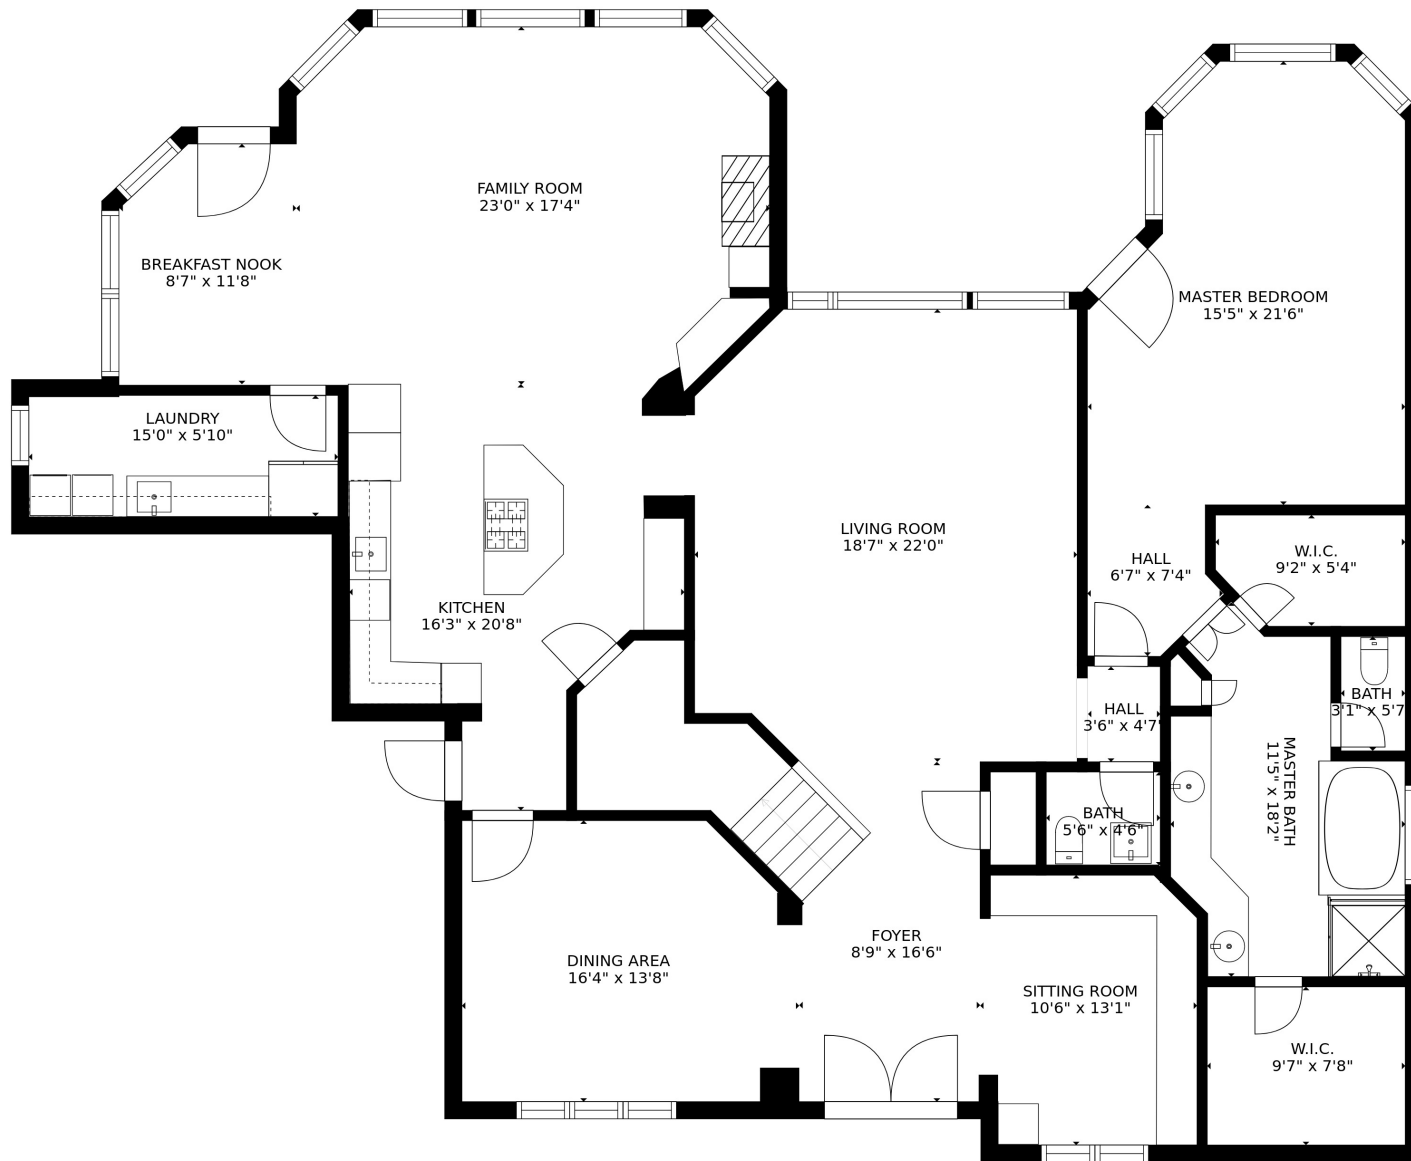

FLOOR 1

FLOOR 2

GROSS INTERNAL AREA
 FLOOR 1: 2551 sq. ft, FLOOR 2: 2079 sq. ft
 TOTAL: 4630 sq. ft

SIZES AND DIMENSIONS ARE APPROXIMATE, ACTUAL MAY VARY.

GROSS INTERNAL AREA
 FLOOR 1: 2551 sq. ft, FLOOR 2: 2079 sq. ft
 TOTAL: 4630 sq. ft
 SIZES AND DIMENSIONS ARE APPROXIMATE, ACTUAL MAY VARY.

GROSS INTERNAL AREA
 FLOOR 1: 2551 sq. ft, FLOOR 2: 2079 sq. ft
 TOTAL: 4630 sq. ft
 SIZES AND DIMENSIONS ARE APPROXIMATE, ACTUAL MAY VARY.