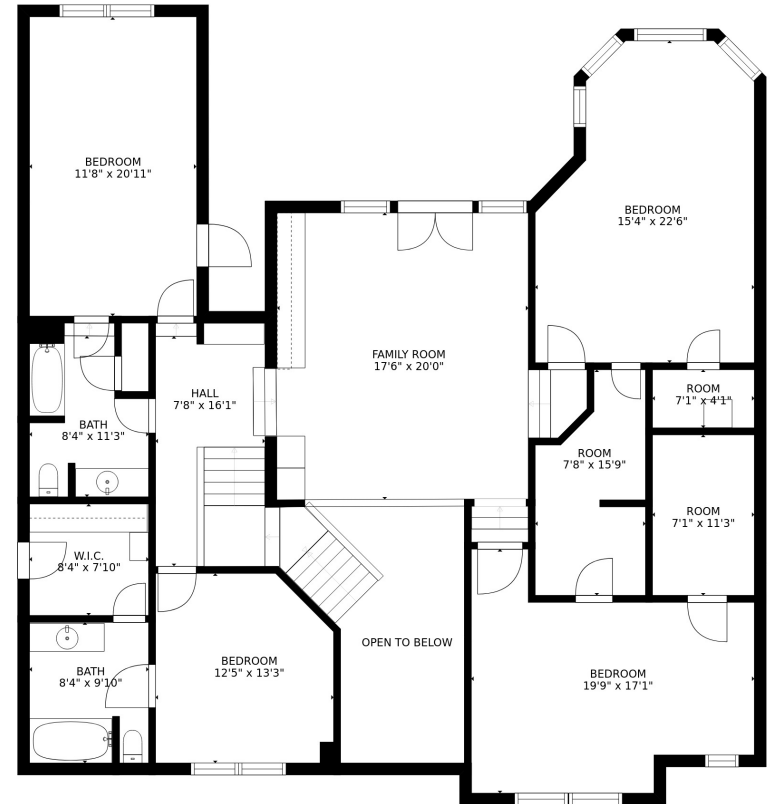

FLOOR 1

FLOOR 2

GROSS INTERNAL AREA
 FLOOR 1: 2551 sq. ft, FLOOR 2: 2079 sq. ft
 TOTAL: 4630 sq. ft

SIZES AND DIMENSIONS ARE APPROXIMATE, ACTUAL MAY VARY.

GROSS INTERNAL AREA
 FLOOR 1: 2551 sq. ft, FLOOR 2: 2079 sq. ft
 TOTAL: 4630 sq. ft
 SIZES AND DIMENSIONS ARE APPROXIMATE, ACTUAL MAY VARY.

GROSS INTERNAL AREA
 FLOOR 1: 2551 sq. ft, FLOOR 2: 2079 sq. ft
 TOTAL: 4630 sq. ft
 SIZES AND DIMENSIONS ARE APPROXIMATE, ACTUAL MAY VARY.