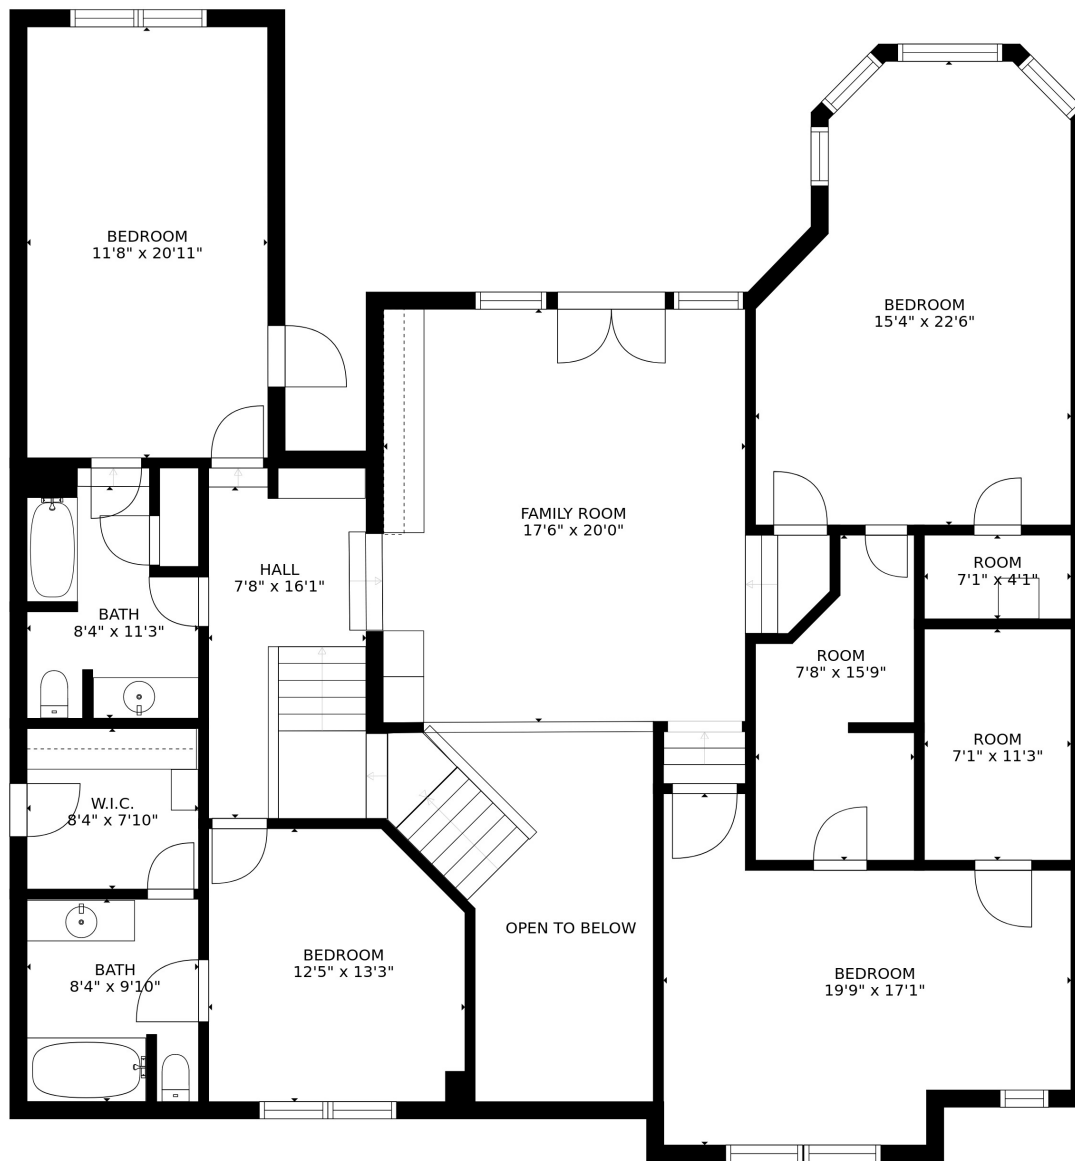

FLOOR 1

FLOOR 2

GROSS INTERNAL AREA
 FLOOR 1: 2551 sq. ft, FLOOR 2: 2079 sq. ft
 TOTAL: 4630 sq. ft

SIZES AND DIMENSIONS ARE APPROXIMATE, ACTUAL MAY VARY.

GROSS INTERNAL AREA
 FLOOR 1: 2551 sq. ft, FLOOR 2: 2079 sq. ft
 TOTAL: 4630 sq. ft
 SIZES AND DIMENSIONS ARE APPROXIMATE, ACTUAL MAY VARY.

GROSS INTERNAL AREA
 FLOOR 1: 2551 sq. ft, FLOOR 2: 2079 sq. ft
 TOTAL: 4630 sq. ft
 SIZES AND DIMENSIONS ARE APPROXIMATE, ACTUAL MAY VARY.