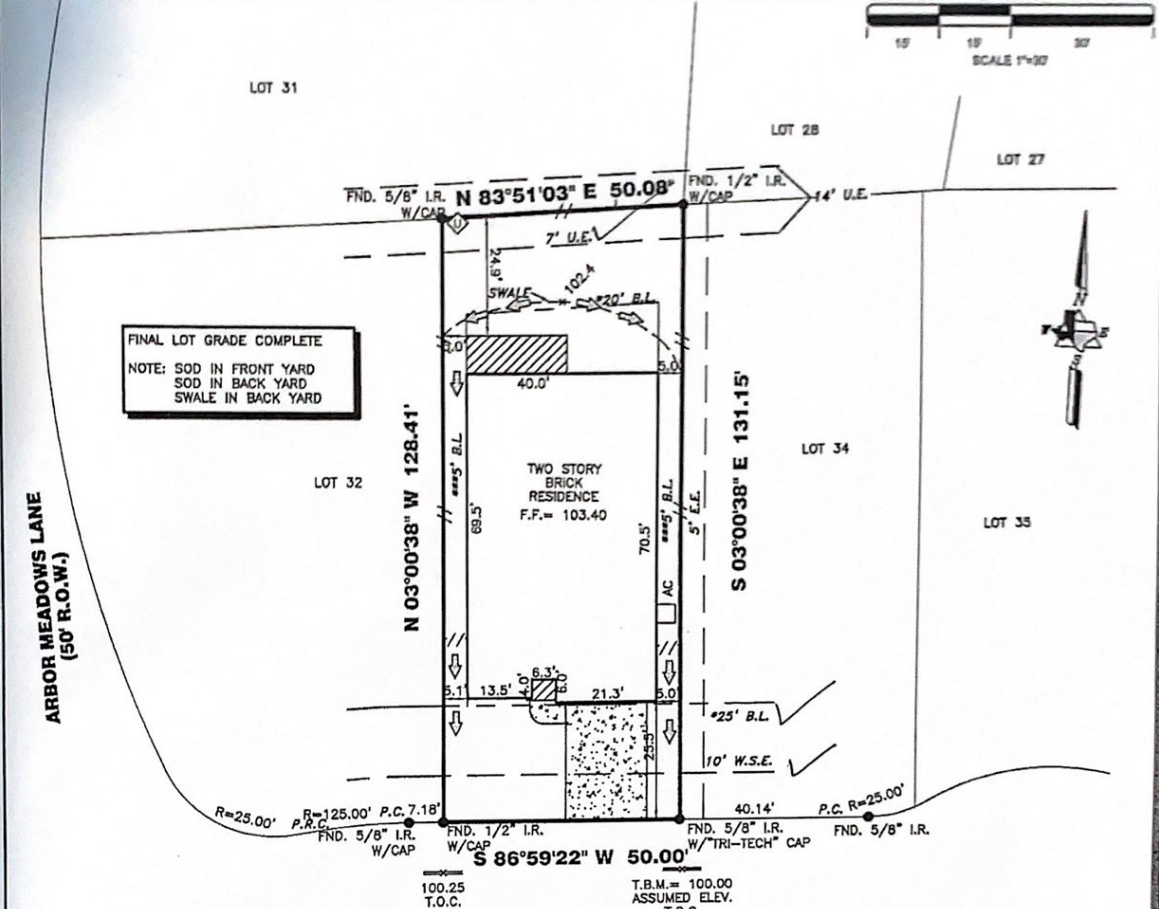

LEGEND

* CITY ORDINANCES
** RESTRICTIVE COVENANTS
*** BUILDER GUIDELINES

L.R. = IRON ROD
I.P. = IRON PIPE
P.L. = PROPERTY LINE
U.E. = UTILITY EASEMENT

FND. = FOUND
FNC. = FENCE
P.U.E. = PUBLIC UTILITY EASEMENT
P.A.E. = PERMANENT ACCESS EASEMENT

M.U.E. = MUNICIPAL UTILITY EASEMENT
S.B.S. = SANITARY SEWER EASEMENT
W.S.E. = WATER SEWER EASEMENT
R.O.W. = RIGHT-OF-WAY

IRON FENCE
WIRE FENCE
WOOD FENCE
CHAIN LINK FENCE
BUILDING LINE (B.L.)
EASEMENT LINE
AERIAL EASEMENT (A.E.)

CONCRETE
COVERED
SOD
BRICK
AC PAD
ELEC. BOX
UTIL. PED.
MANHOLE

SUN CANYON LANE (50' R.O.W.)

I HEREBY DECLARE THAT THE ELEVATIONS AND DRAINAGE PATTERNS SHOWN HEREON WERE DEVELOPED FROM A SURVEY OF THIS PROPERTY ACCURATELY DEPICT RELATIVE ELEVATIONS AS THEY EXISTED. THE RELATIVE ELEVATIONS AS DEPICTED, MAY CHANGE SUBSEQUENT TO THE DATE OF THIS SURVEY DUE TO ADDITION OR REMOVAL OF THE SOIL BY ACTS OF MAN; EROSION BY WIND OR WATER; OR OTHER FACTORS. THE HOMEOWNER MUST MAINTAIN THESE ELEVATIONS AND GRADES TO PROPERLY DRAIN THE WATER AWAY FROM THE HOME.

13815 SUN CANYON LANE

PROPERTY INFORMATION

LOT 33 BLOCK 2

SUBDIVISION:
SHADOW CREEK RANCH SF-57 PARTIAL REPLAT NO. 1

RECORDING INFO:
PLAT NO. 20150081, PLAT RECORDS,
FORT BEND COUNTY, TEXAS

BORROWER:
THU XUAN DUONG

TITLE CO.
CHICAGO TITLE/EXECUTIVE TITLE CO., LTD.
G.F.# ETH1803383 G.F. DATE: 11-09-18

SURVEYED FOR:
PERRY HOMES, LLC

DRAWING INFORMATION

TRI-TECH JOB NO: Y30521-18
CLIENT JOB NO:
DRAWN BY: SK
BEARING BASE: REFERRED TO PLAT NORTH
FIELD DATE: 07-24-18

FLOOD INFORMATION

F.I.R.M. NO: 48157C PANEL: 0320L
REVISED DATE: 04-02-14 ZONE: "X"

FLOOD INFORMATION PROVIDED HEREIN IS BASED ON SCALING THE LOCATION OF THE SUBJECT TRACT ON THE FLOOD INSURANCE RATE MAPS. THE INFORMATION SHOULD BE USED TO DETERMINE FLOOD INSURANCE RATES ONLY AND IS NOT INTENDED TO IDENTIFY SPECIFIC FLOODING CONDITIONS. WE ARE NOT RESPONSIBLE FOR THE P.L.R.M.'S ACCURACY. FLOOD INFORMATION IS SUBJECT TO LETTER OF MAP CHANGES.