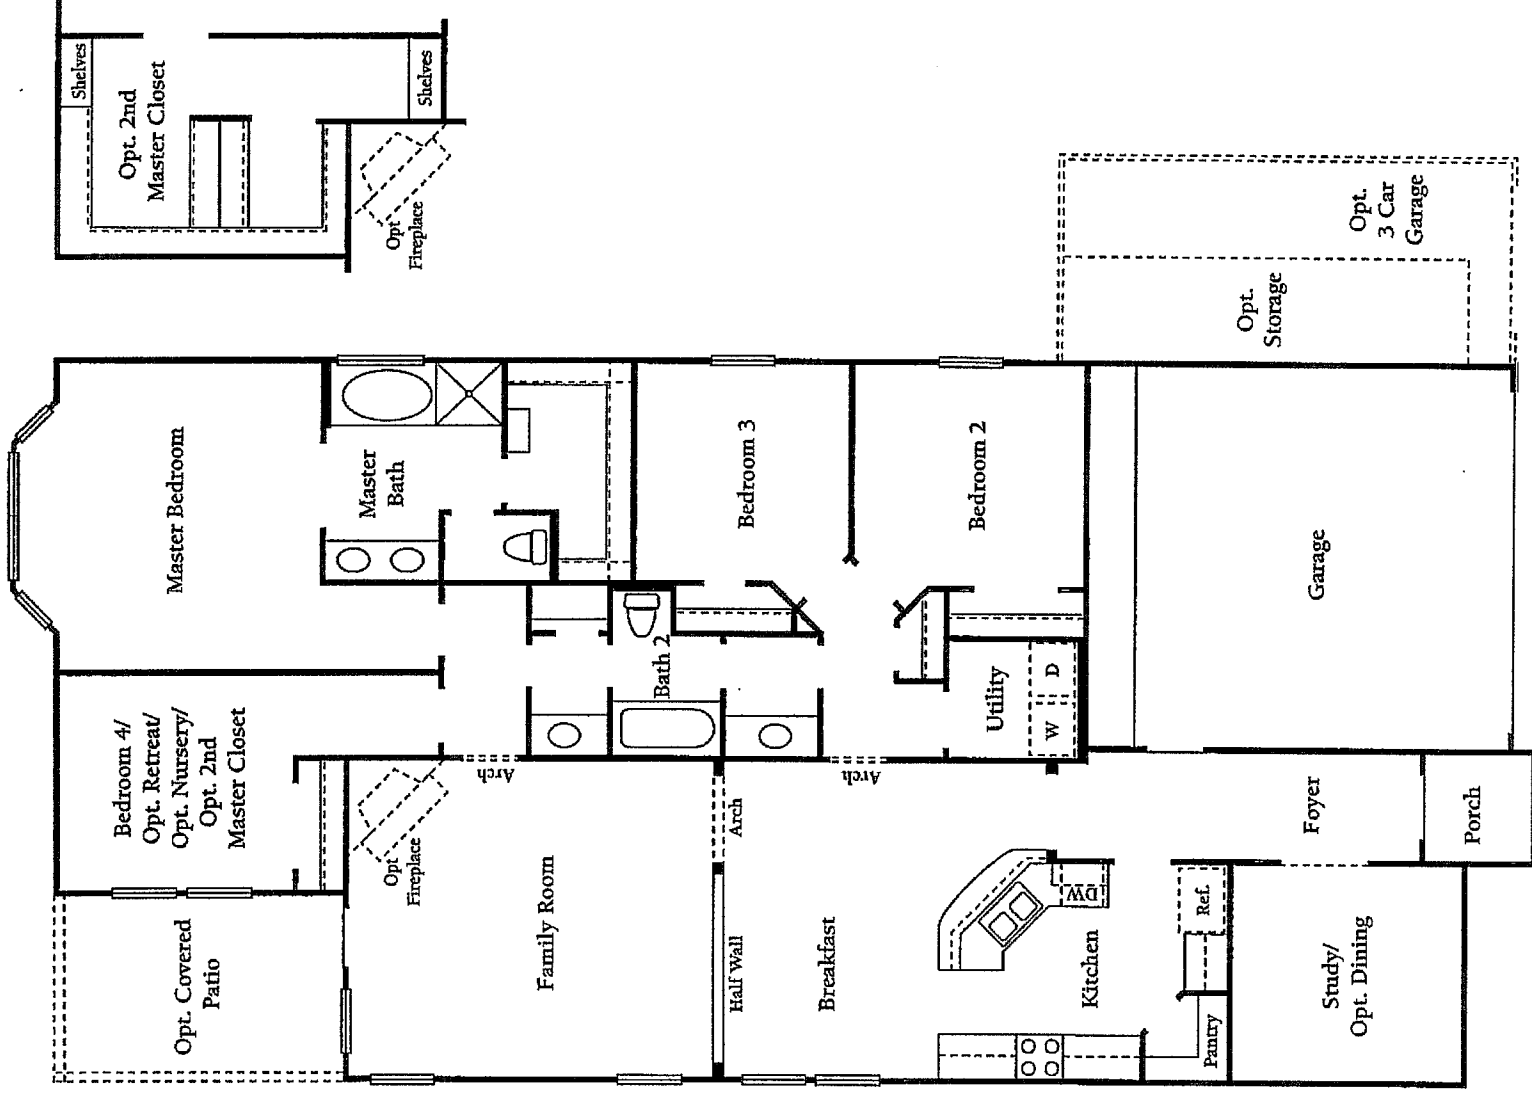

D·R·HORTON NYSE LISTED
America's Builder

1841 Plan

[Handwritten signature]

Prices, products and specifications are subject to change without notice.

Sterling Place 45' Feature Sheet

Interior Features

- Rounded sheetrock at 90 degree corners
- Flat Panel Birch cabinets in Master Bath with High Vanities
- Cultured Marble vanity top with Double Sinks in Master Bath
- Acrylic garden tub with separate shower and tile surround
- Rounded commodes in all baths
- Porcelain Pedestal Sink in Powder Room
- Smoke Detectors
- Wood shelving in all closets, pantry and utility room
- Telephone wiring – master bedroom, family room, highest # bedroom (study, game room, if applicable)
- Cable wiring – master bedroom, family room, highest # bedroom (study, game room, if applicable)
- Moen lifetime warranty plumbing fixtures throughout
- Matching kitchen and vanity cabinets
- Sherwin Williams paint
- Brushed nickel interior & exterior door hardware
- Vinyl flooring in entry, kitchen, utility and all baths
- Security system

Exterior Features

- Front brick
- Landscape Package (incl. full sod front/back)
- Cast Stone Address Plaque
- Double Bore Painted Fiberglass Raised Panel Front Door
- Double Bore Painted Fiberglass Raised Panel 1/2 Lite Back Door
- Divided lite windows on front elevation
- Pre-wired for garage door opener
- 20 year shingles