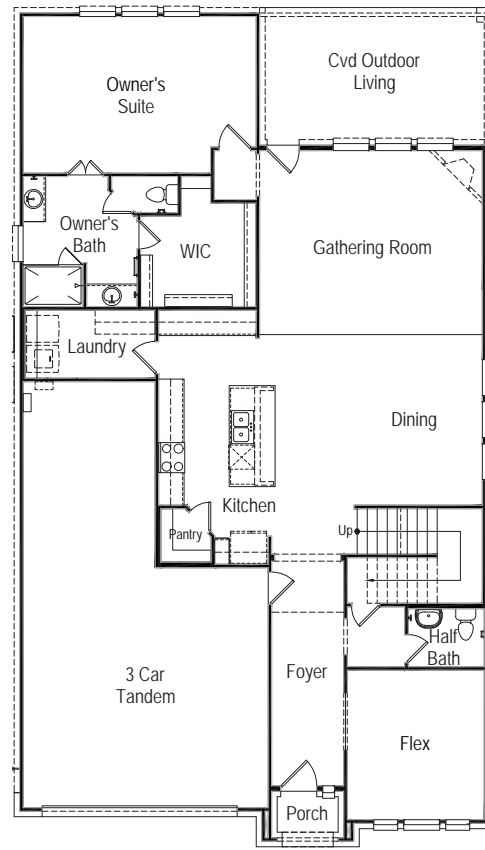

ELEVATION D

ELEVATION M1

ELEVATION M2

ELEVATION M3

Opt Walk-in Shower 1 @ Owner's Bath

Opt Slide-in Tub @ Owner's Bath

Opt Bed 5 / Bath 4 ilo Tandem

Opt 4 Car

Opt Bay Window @ Owner's Suite
- Not Available w/ Ext Owner's Suite / Cvd Outdoor Living 1

Opt Ext Owner's Suite / Cvd Outdoor Living 1
- Bay Window Not Available w/ this Option

Opt Int Fireplace - Corner

Opt open rail @ stairs

Opt Study ilo Flex

Opt Bed 6 / Bath 5 ilo Flex

FIRST FLOOR/OPTIONS

Opt Media

SECOND FLOOR/OPTIONS