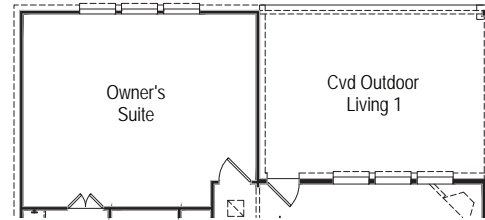

ELEVATION D

ELEVATION M1

ELEVATION M2

ELEVATION M3

Opt Walk-in Shower 1 @ Owner's Bath

Opt Slide-in Tub @ Owner's Bath

Opt Bed 5 / Bath 4 ilo Tandem

Opt 4 Car

Opt Bay Window @ Owner's Suite
- Not Available w/ Ext Owner's Suite / Cvd Outdoor Living 1

Opt Ext Owner's Suite / Cvd Outdoor Living 1
- Bay Window Not Available w/ this Option

Opt Int Fireplace - Corner

Opt open rail @ stairs

Opt Study ilo Flex

Opt Bed 6 / Bath 5 ilo Flex

FIRST FLOOR/OPTIONS

Opt Media

SECOND FLOOR/OPTIONS