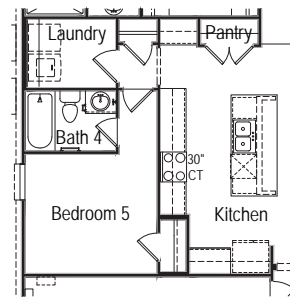

ELEVATION D

ELEVATION M1

ELEVATION M2

ELEVATION M3

Opt Walk-in Shower 1 @ Owner's Bath

Opt Slide-in Tub @ Owner's Bath

Opt Bed 5 / Bath 4 ilo Tandem

Opt 4 Car

Opt Bay Window @ Owner's Suite
- Not Available w/ Ext Owner's Suite / Cvd Outdoor Living 1

Opt Ext Owner's Suite / Cvd Outdoor Living 1
- Bay Window Not Available w/ this Option

Opt Int Fireplace - Corner

Opt open rail @ stairs

Opt Study ilo Flex

Opt Bed 6 / Bath 5 ilo Flex

FIRST FLOOR/OPTIONS

Opt Media

SECOND FLOOR/OPTIONS