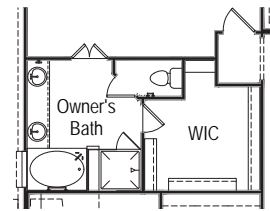

ELEVATION D

ELEVATION M1

ELEVATION M2

ELEVATION M3

Opt Walk-in Shower 1 @ Owner's Bath

Opt Slide-in Tub @ Owner's Bath

Opt Bed 5 / Bath 4 ilo Tandem

Opt 4 Car

Opt Bay Window @ Owner's Suite
- Not Available w/ Ext Owner's Suite / Cvd Outdoor Living 1

Opt Ext Owner's Suite / Cvd Outdoor Living 1
- Bay Window Not Available w/ this Option

Opt Int Fireplace - Corner

Opt open rail @ stairs

Opt Study ilo Flex

Opt Bed 6 / Bath 5 ilo Flex

FIRST FLOOR/OPTIONS

Opt Media

SECOND FLOOR/OPTIONS