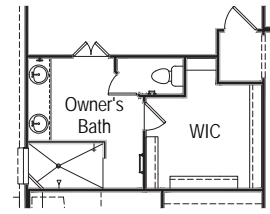

ELEVATION D

ELEVATION M1

ELEVATION M2

ELEVATION M3

Opt Walk-in Shower 1 @ Owner's Bath

Opt Slide-in Tub @ Owner's Bath

Opt Bed 5 / Bath 4 ilo Tandem

Opt 4 Car

Opt Bay Window @ Owner's Suite
- Not Available w/ Ext Owner's Suite / Cvd Outdoor Living 1

Opt Ext Owner's Suite / Cvd Outdoor Living 1
- Bay Window Not Available w/ this Option

Opt Int Fireplace - Corner

Opt open rail @ stairs

Opt Study ilo Flex

Opt Bed 6 / Bath 5 ilo Flex

FIRST FLOOR/OPTIONS

Opt Media

SECOND FLOOR/OPTIONS