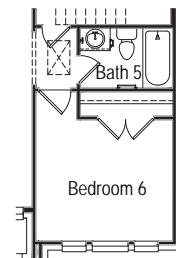

ELEVATION D

ELEVATION M1

ELEVATION M2

ELEVATION M3

Opt Walk-in Shower 1 @ Owner's Bath

Opt Slide-in Tub @ Owner's Bath

Opt Bed 5 / Bath 4 ilo Tandem

Opt 4 Car

Opt Bay Window @ Owner's Suite
- Not Available w/ Ext Owner's Suite / Cvd Outdoor Living 1

Opt Ext Owner's Suite / Cvd Outdoor Living 1
- Bay Window Not Available w/ this Option

Opt Int Fireplace - Corner

Opt open rail @ stairs

Opt Study ilo Flex

Opt Bed 6 / Bath 5 ilo Flex

FIRST FLOOR/OPTIONS

Opt Media

SECOND FLOOR/OPTIONS