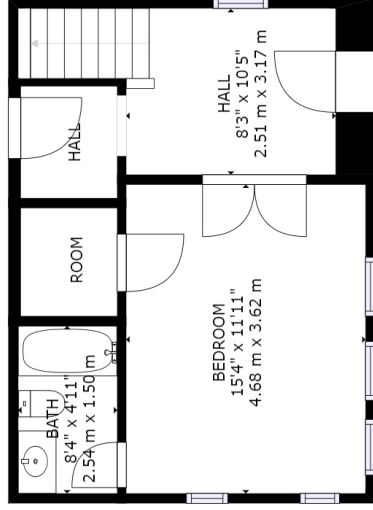

FLOOR 2

FLOOR 1

FLOOR 3

GROSS INTERNAL AREA
 FLOOR 1: 402 sq. ft, 37 m², FLOOR 2: 790 sq. ft, 73 m²
 FLOOR 3: 944 sq. ft, 88 m²
TOTAL: 2136 sq. ft, 198 m²
 SIZES AND DIMENSIONS ARE APPROXIMATE, ACTUAL MAY VARY.