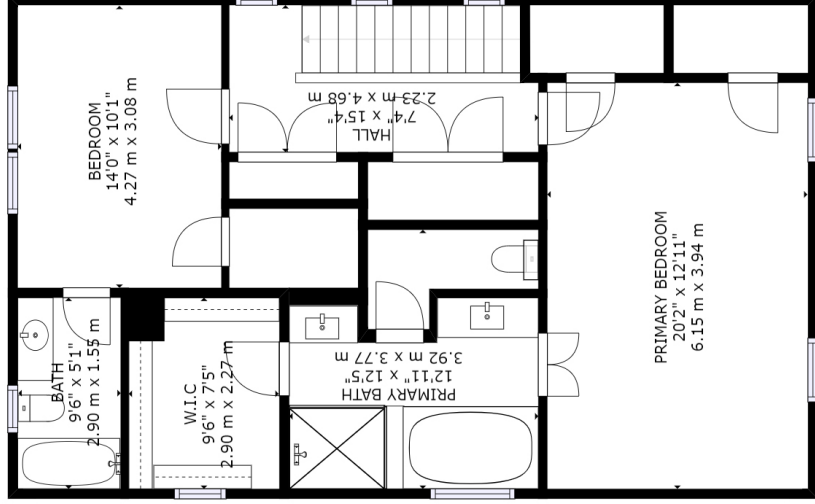

FLOOR 2

FLOOR 1

FLOOR 3

GROSS INTERNAL AREA
 FLOOR 1: 402 sq. ft, 37 m², FLOOR 2: 790 sq. ft, 73 m²
 FLOOR 3: 944 sq. ft, 88 m²
TOTAL: 2136 sq. ft, 198 m²
 SIZES AND DIMENSIONS ARE APPROXIMATE, ACTUAL MAY VARY.