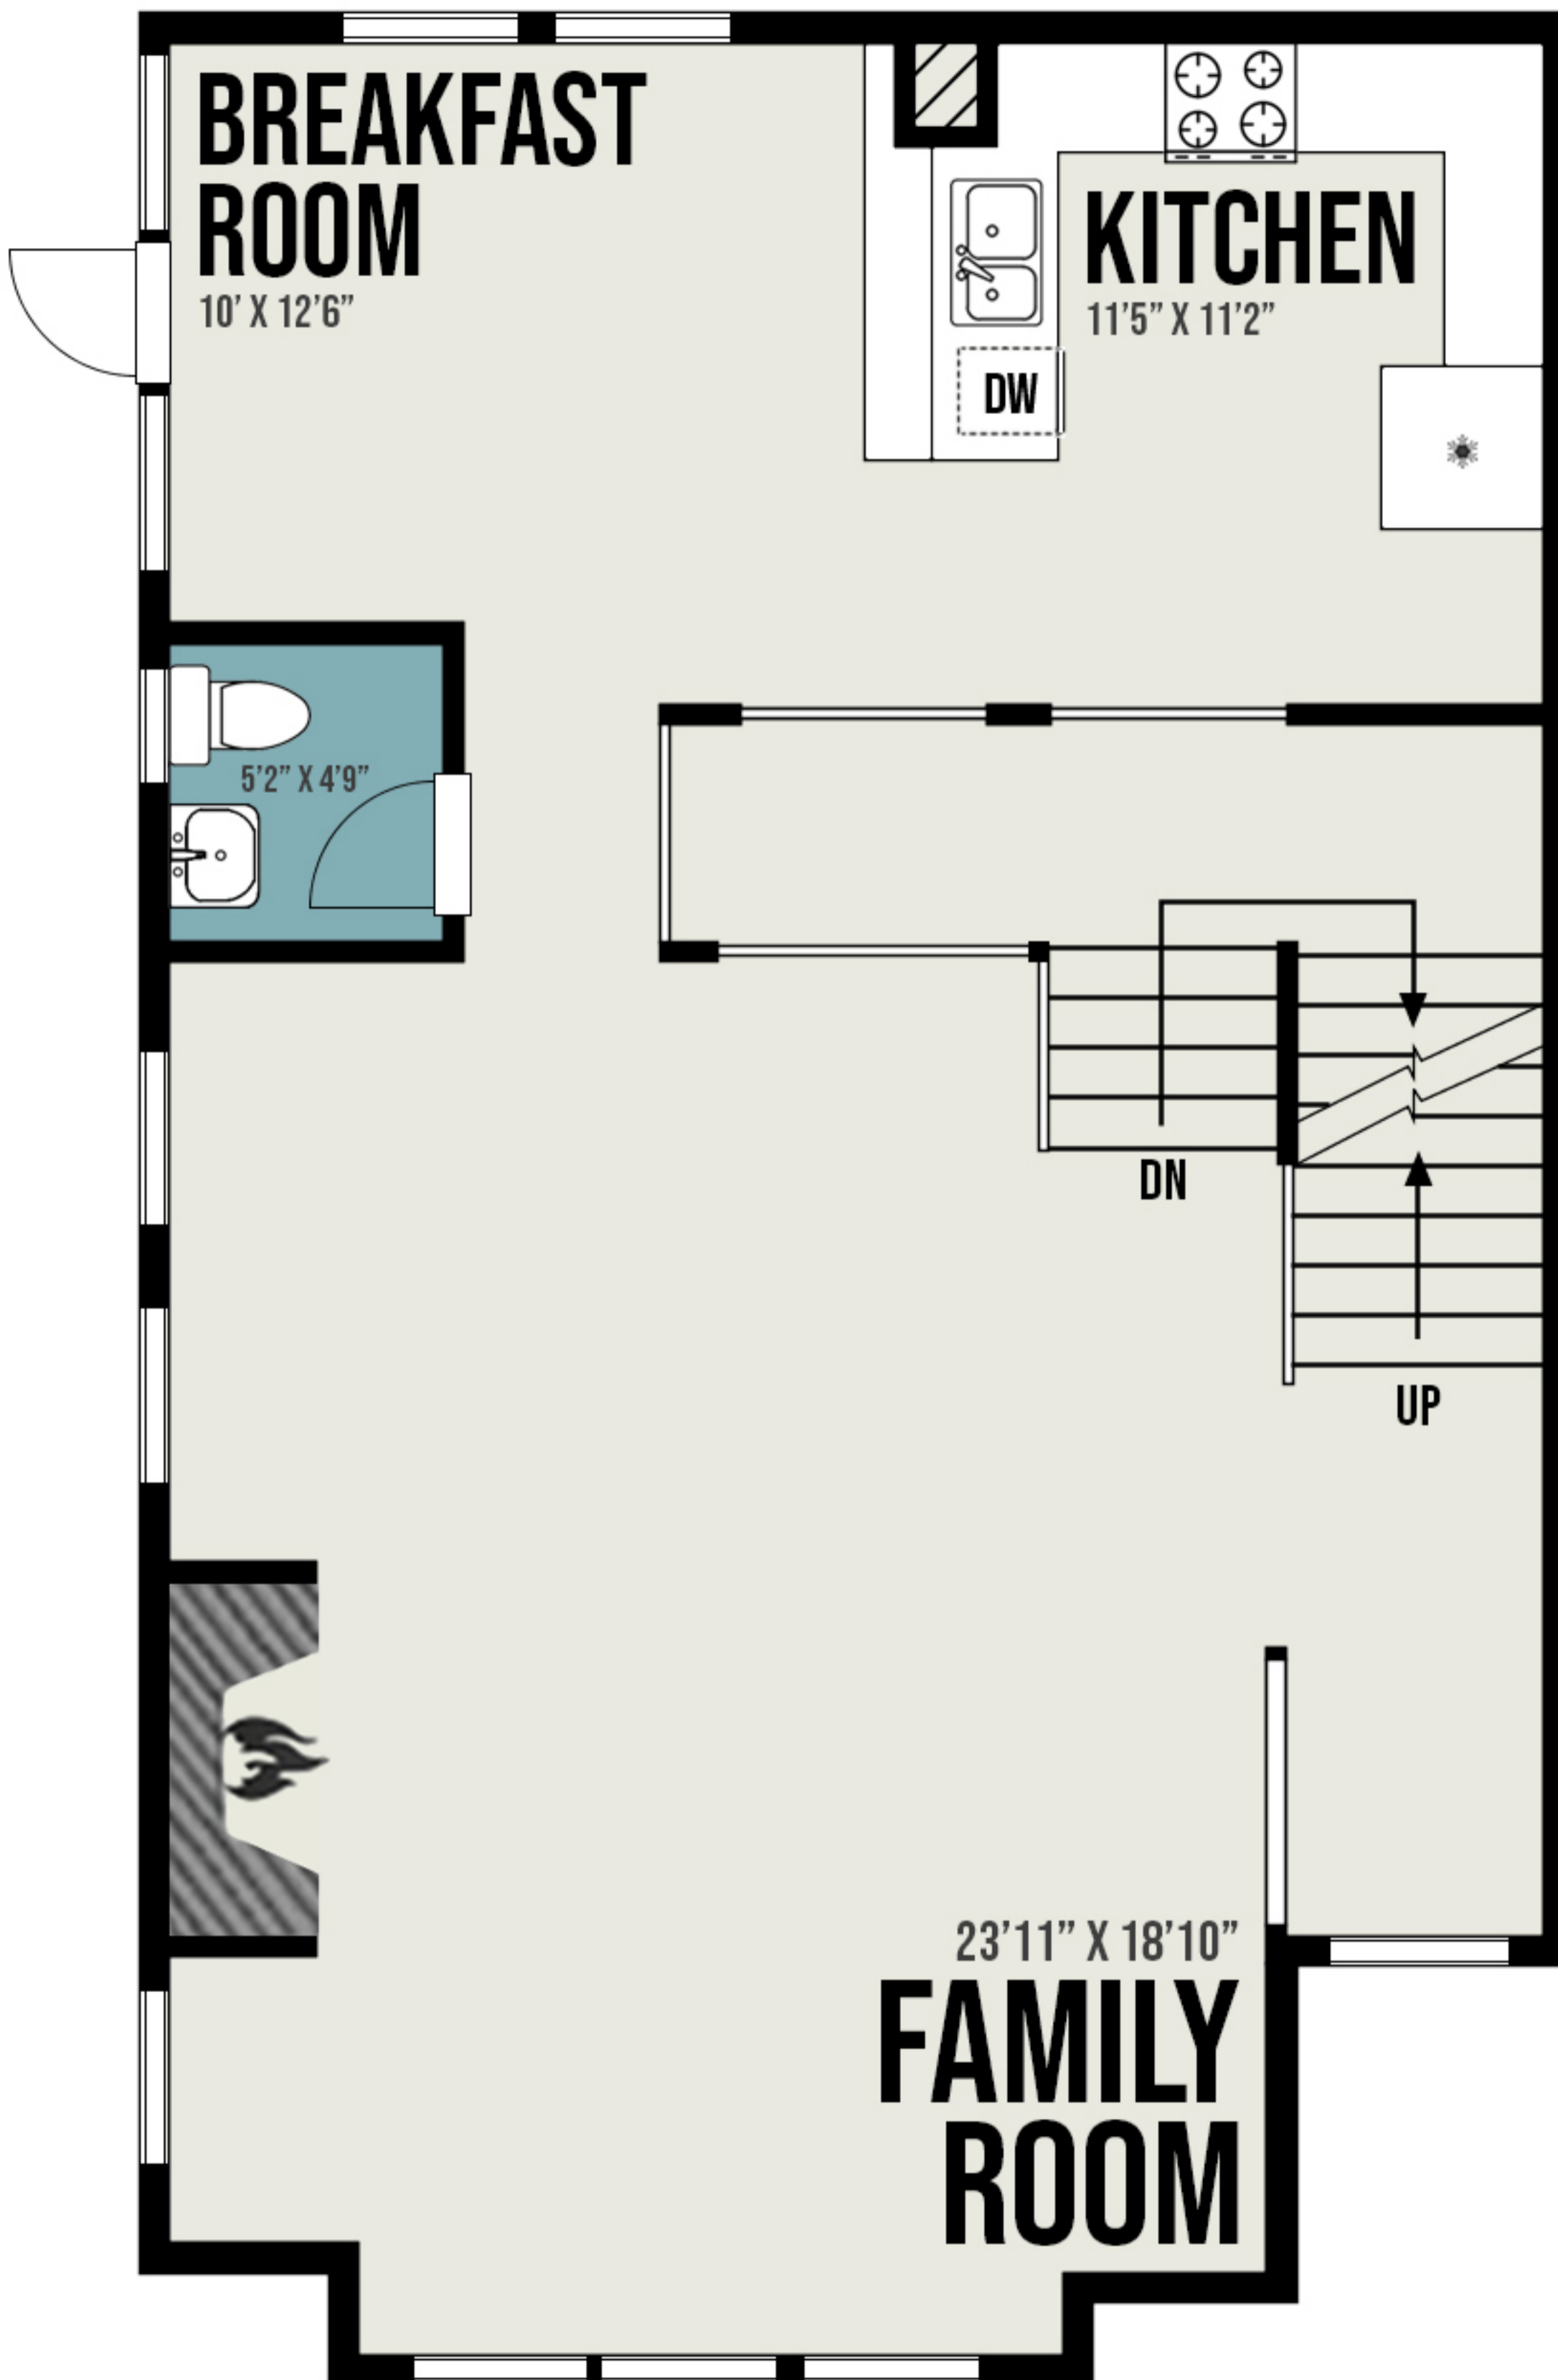

6123 MAXIE ST - GROUND FLOOR

890 SQ FT

6123 MAXIE ST - LOWER LEVEL

447 SQ FT

6123 MAXIE ST - SECOND FLOOR

915 SQ FT