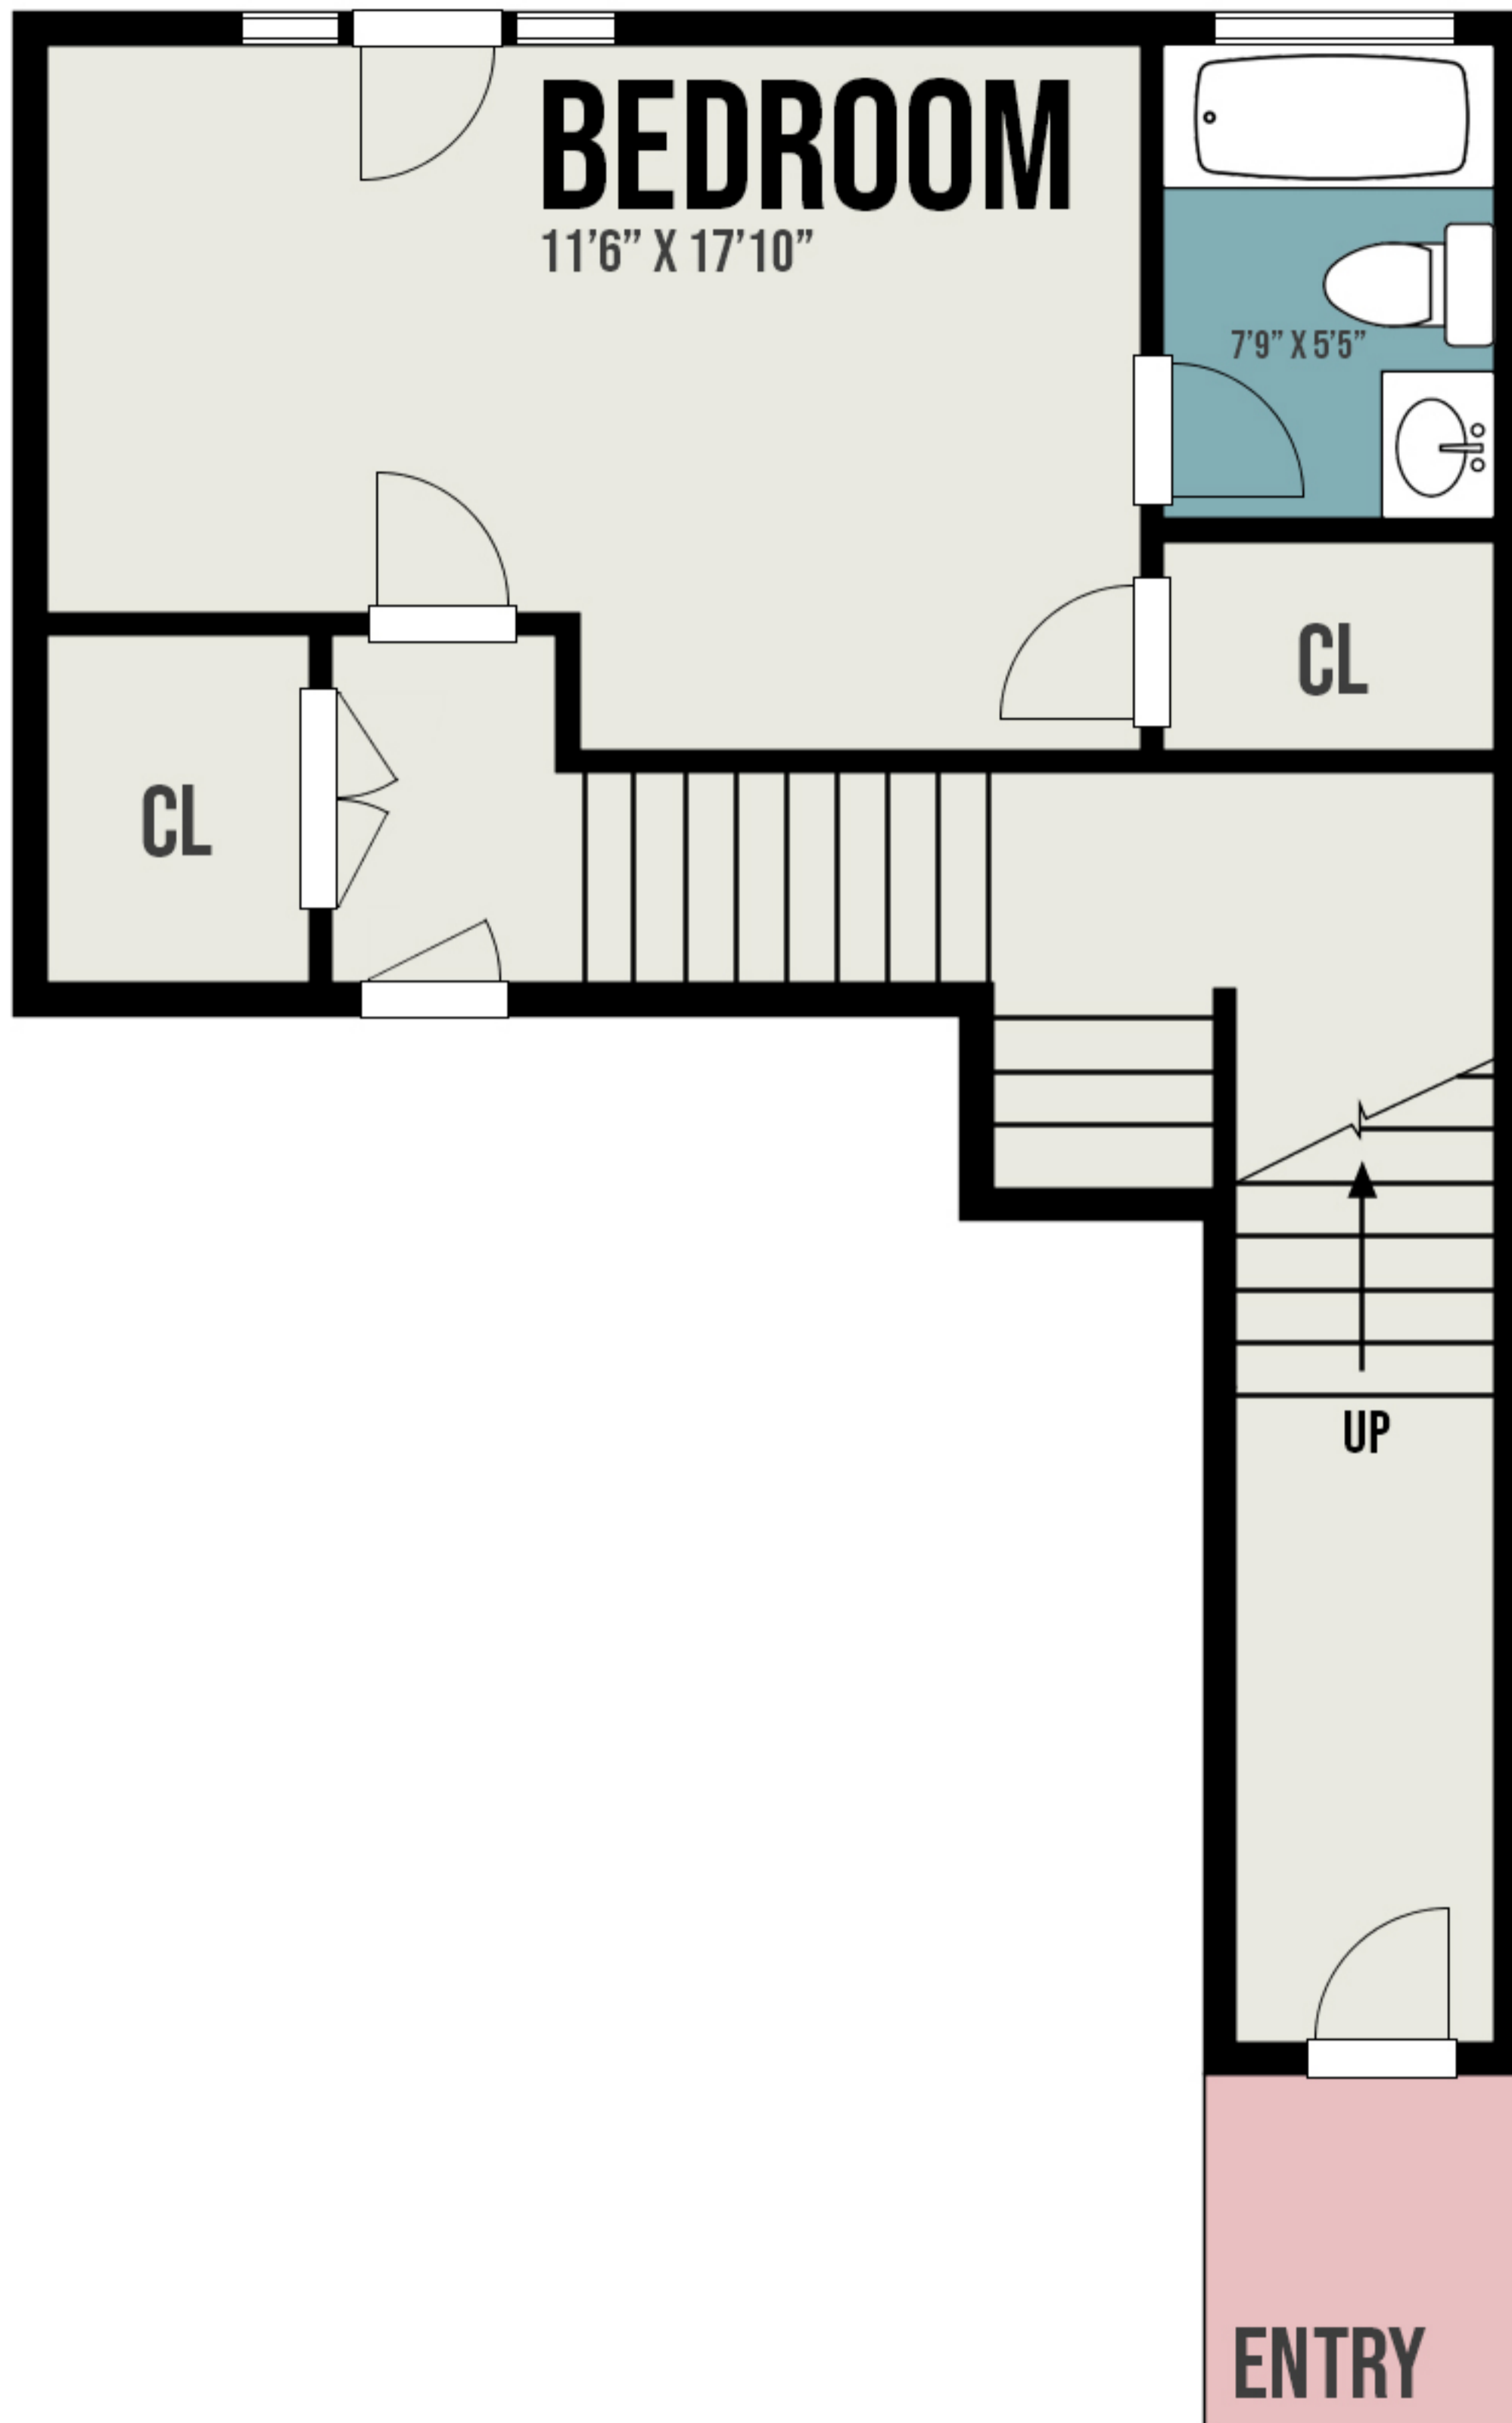

6123 MAXIE ST - GROUND FLOOR

890 SQ FT

6123 MAXIE ST - LOWER LEVEL

447 SQ FT

6123 MAXIE ST - SECOND FLOOR

915 SQ FT