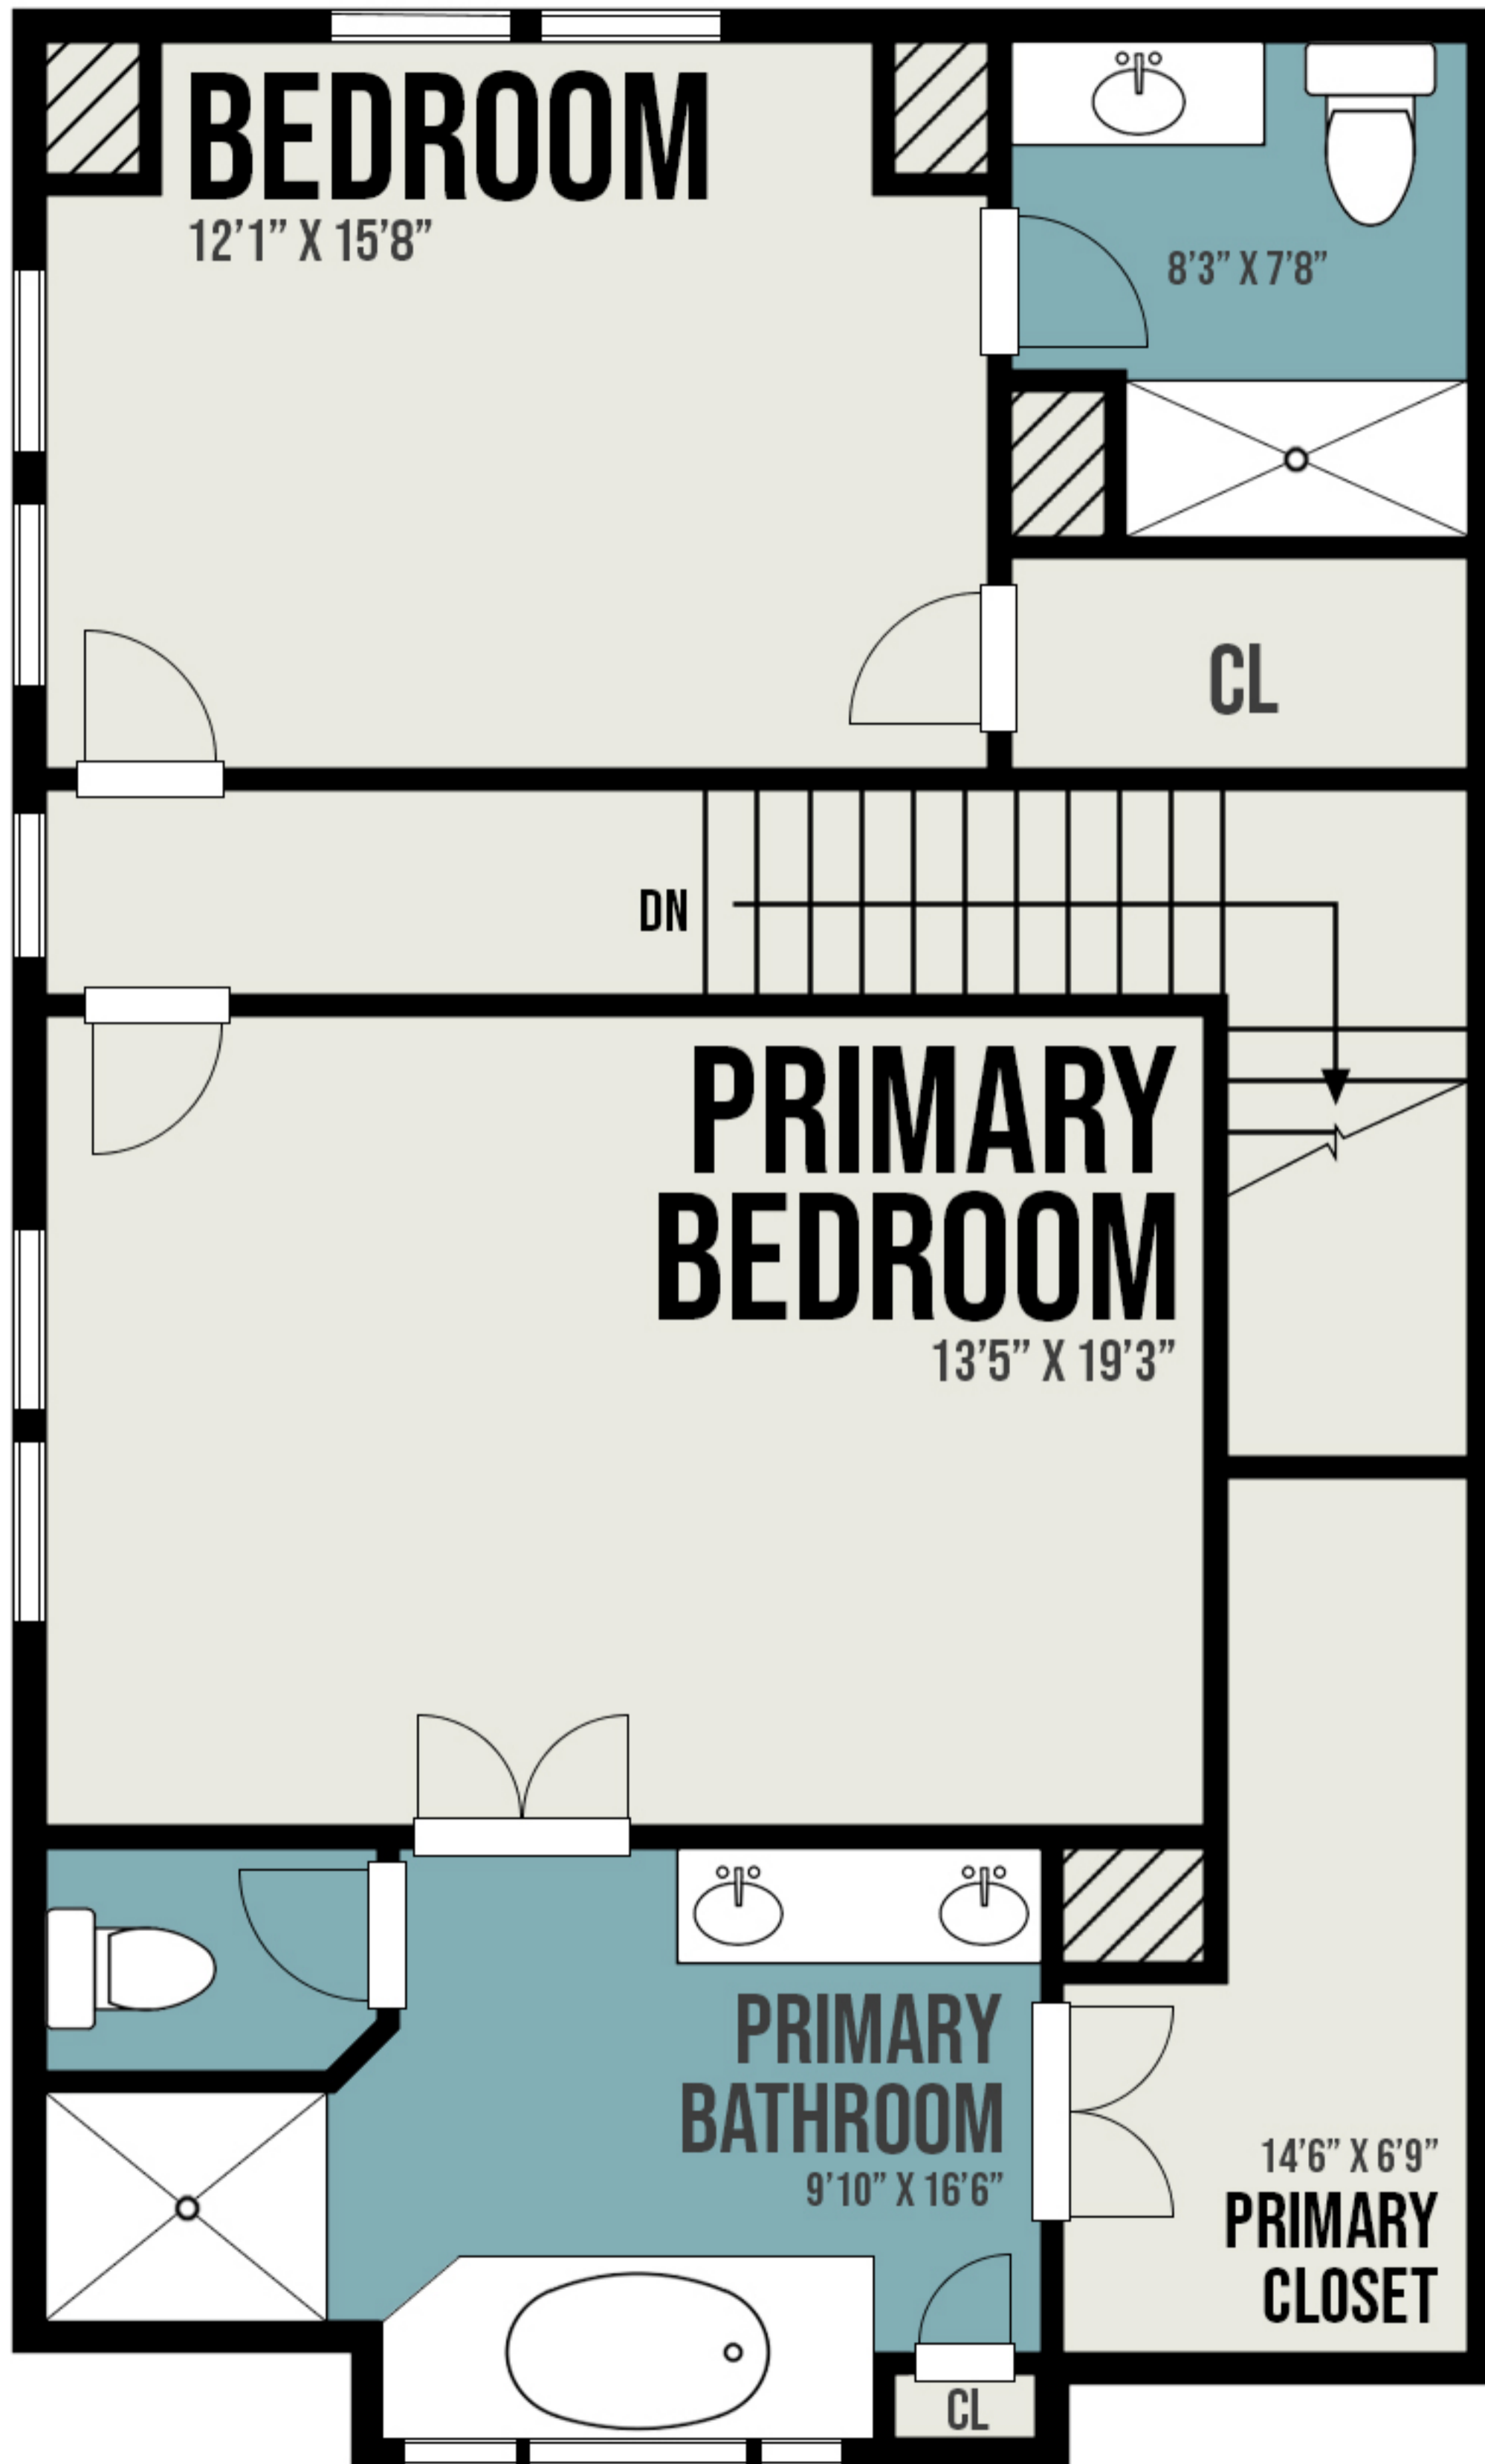

6123 MAXIE ST - GROUND FLOOR

890 SQ FT

6123 MAXIE ST - LOWER LEVEL

447 SQ FT

6123 MAXIE ST - SECOND FLOOR

915 SQ FT