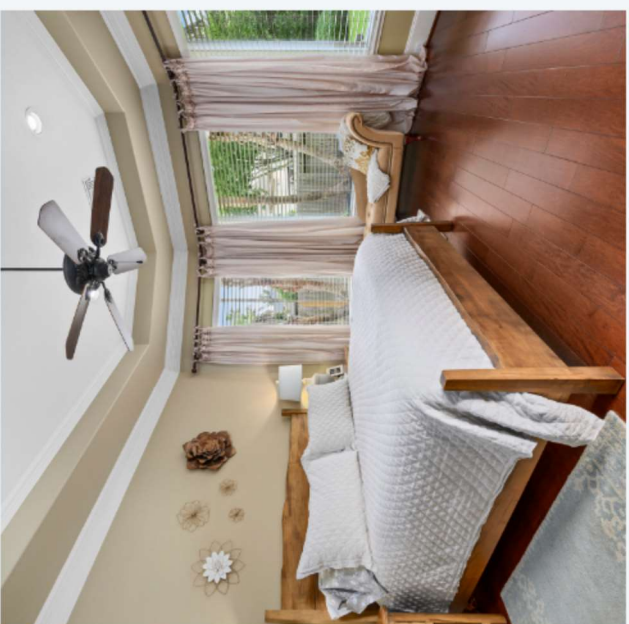

5
BED

3.5
BATH

4,727
SQ FT

2002
BUILT IN

SUMMARY

14,256 Sq. Ft. lot w/backyard POOL oasis in gated Cinco Ranch community. Home features grand-scale living spaces, 5 beds, 3.5 baths, formal dining, study, gameroom & 3 car garage. Open living w/built-in shelving, cozy fireplace, crown molding & wall of windows. Island kitchen w/attached breakfast, granite counters, S.S. appliances, built-in Thermador gas range, KitchenAid fridge, double ovens, & walk-in pantry w/wine rack. 1st-floor primary suite w/en-suite bath w/large tub, shower & 2 walk-in closets. Spacious secondary bedrooms feature walk-in closets & attached Hollywood baths. Huge backyard w/pool, spa & multiple lounging areas!