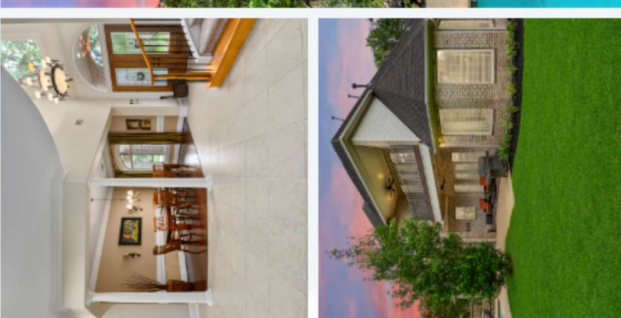

5
BED

3.5
BATH

4,727
SQ FT

2002
BUILT IN

SUMMARY

14,256 Sq. Ft. lot w/backyard POOL oasis in gated Cinco Ranch community. Home features grand-scale living spaces, 5 beds, 3.5 baths, formal dining, study, gameroom & 3 car garage. Open living w/built-in shelving, cozy fireplace, crown molding & wall of windows. Island kitchen w/attached breakfast, granite counters, S.S. appliances, built-in Thermador gas range, KitchenAid fridge, double ovens, & walk-in pantry w/wine rack. 1st-floor primary suite w/en-suite bath w/large tub, shower & 2 walk-in closets. Spacious secondary bedrooms feature walk-in closets & attached Hollywood baths. Huge backyard w/pool, spa & multiple lounging areas!