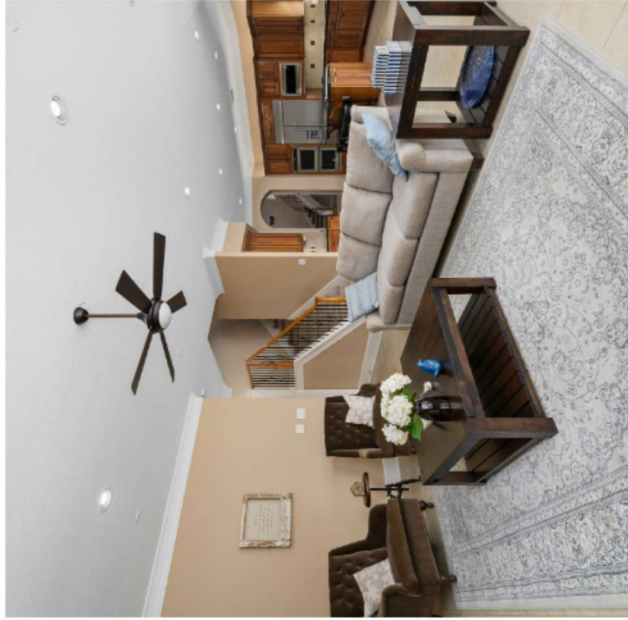

5
BED

3.5
BATH

4,727
SQ FT

2002
BUILT IN

SUMMARY

14,256 Sq. Ft. lot w/backyard POOL oasis in gated Cinco Ranch community. Home features grand-scale living spaces, 5 beds, 3.5 baths, formal dining, study, gameroom & 3 car garage. Open living w/built-in shelving, cozy fireplace, crown molding & wall of windows. Island kitchen w/attached breakfast, granite counters, S.S. appliances, built-in Thermador gas range, KitchenAid fridge, double ovens, & walk-in pantry w/wine rack. 1st-floor primary suite w/en-suite bath w/large tub, shower & 2 walk-in closets. Spacious secondary bedrooms feature walk-in closets & attached Hollywood baths. Huge backyard w/pool, spa & multiple lounging areas!