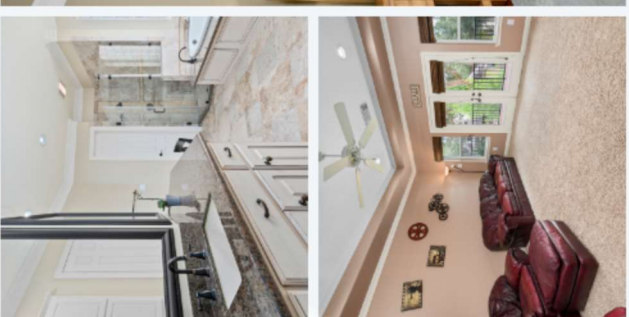

5
BED

3.5
BATH

4,727
SQ FT

2002
BUILT IN

SUMMARY

14,256 Sq. Ft. lot w/backyard POOL oasis in gated Cinco Ranch community. Home features grand-scale living spaces, 5 beds, 3.5 baths, formal dining, study, gameroom & 3 car garage. Open living w/built-in shelving, cozy fireplace, crown molding & wall of windows. Island kitchen w/attached breakfast, granite counters, S.S. appliances, built-in Thermador gas range, KitchenAid fridge, double ovens, & walk-in pantry w/wine rack. 1st-floor primary suite w/en-suite bath w/large tub, shower & 2 walk-in closets. Spacious secondary bedrooms feature walk-in closets & attached Hollywood baths. Huge backyard w/pool, spa & multiple lounging areas!