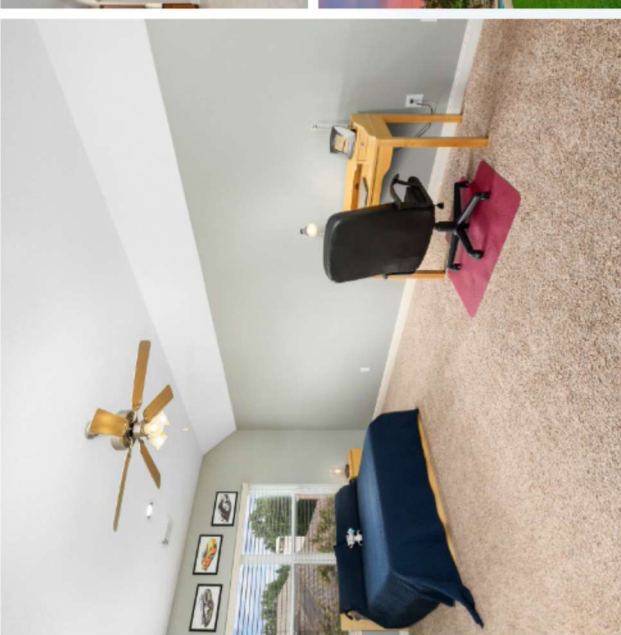

5
BED

3.5
BATH

4,727
SQ FT

2002
BUILT IN

SUMMARY

14,256 Sq. Ft. lot w/backyard POOL oasis in gated Cinco Ranch community. Home features grand-scale living spaces, 5 beds, 3.5 baths, formal dining, study, gameroom & 3 car garage. Open living w/built-in shelving, cozy fireplace, crown molding & wall of windows. Island kitchen w/attached breakfast, granite counters, S.S. appliances, built-in Thermador gas range, KitchenAid fridge, double ovens, & walk-in pantry w/wine rack. 1st-floor primary suite w/en-suite bath w/large tub, shower & 2 walk-in closets. Spacious secondary bedrooms feature walk-in closets & attached Hollywood baths. Huge backyard w/pool, spa & multiple lounging areas!