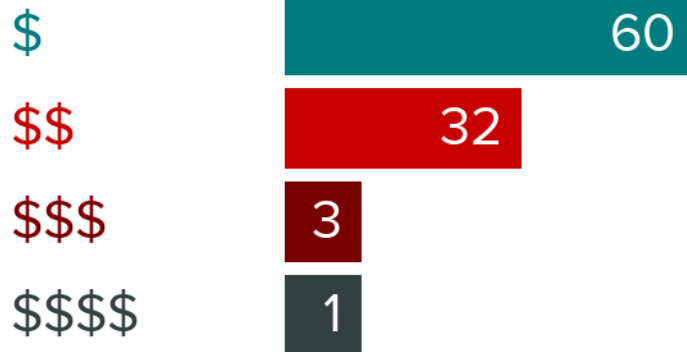

2224 PALM LAGOON, LEAGUE CITY, TX 77573

FOOD REPORT

NEIGHBORHOOD EATS

This home is located near **92** moderately priced restaurants and has an **average** variety of cuisines.

104

WITHIN 5 MILES

GOOD EATS BY CATEGORY

FAST FOOD	16
AMERICAN	14
MEXICAN	14
ASIAN	10
SEAFOOD	10
PIZZA	8
INTERNATIONAL	8
BARBECUE	4
CAFES	
COFFEE AND TEA HOUSES	3
OTHER	11