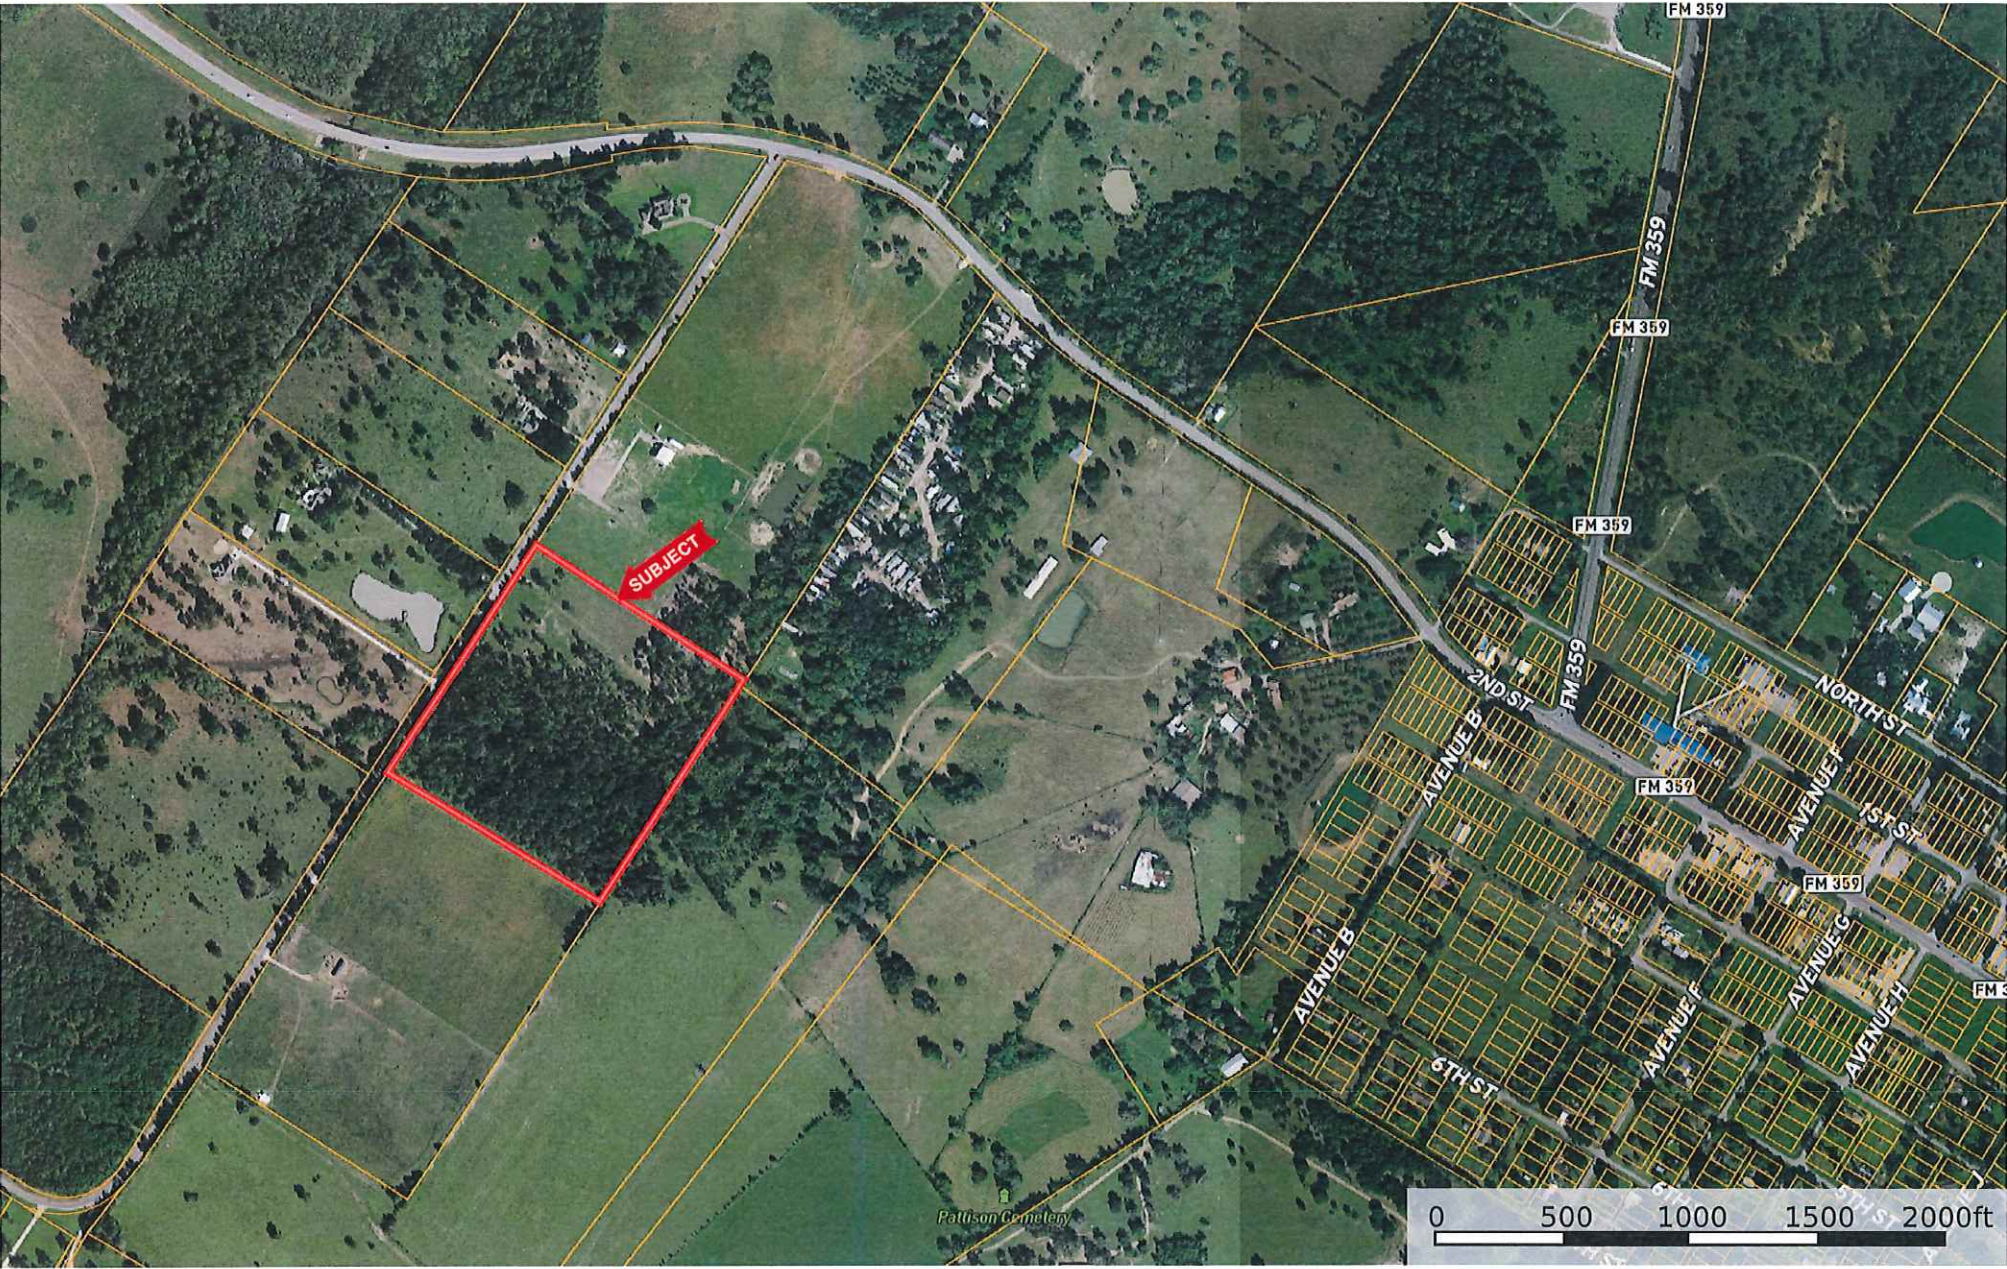

3926 Clemons Switch Rd 17.6 Acres
Texas, AC +/-

 Boundary

3926 Clemons Switch Rd 17.6 Acres
Texas, AC +/-

 Boundary

3926 Clemons Switch Rd 17.6 Acres

Texas, AC +/-

Boundary

The information contained herein was obtained from sources deemed to be reliable. MapRight Services makes no warranties or guarantees as to the completeness or accuracy thereof.

| | Coastal 100-Year Floodway | Coastal 100-year Floodplain | 100-year Floodway | 100-year Floodplain |
|-------------------|---------------------------|--|----------------------------------|---------------------|
| Parcel Disclaimer | Undetermined | 500-year Floodplain incl. levee protected area | Out of Special Flood Hazard Area | |

Parcel Disclaimer
Ruler
Legend