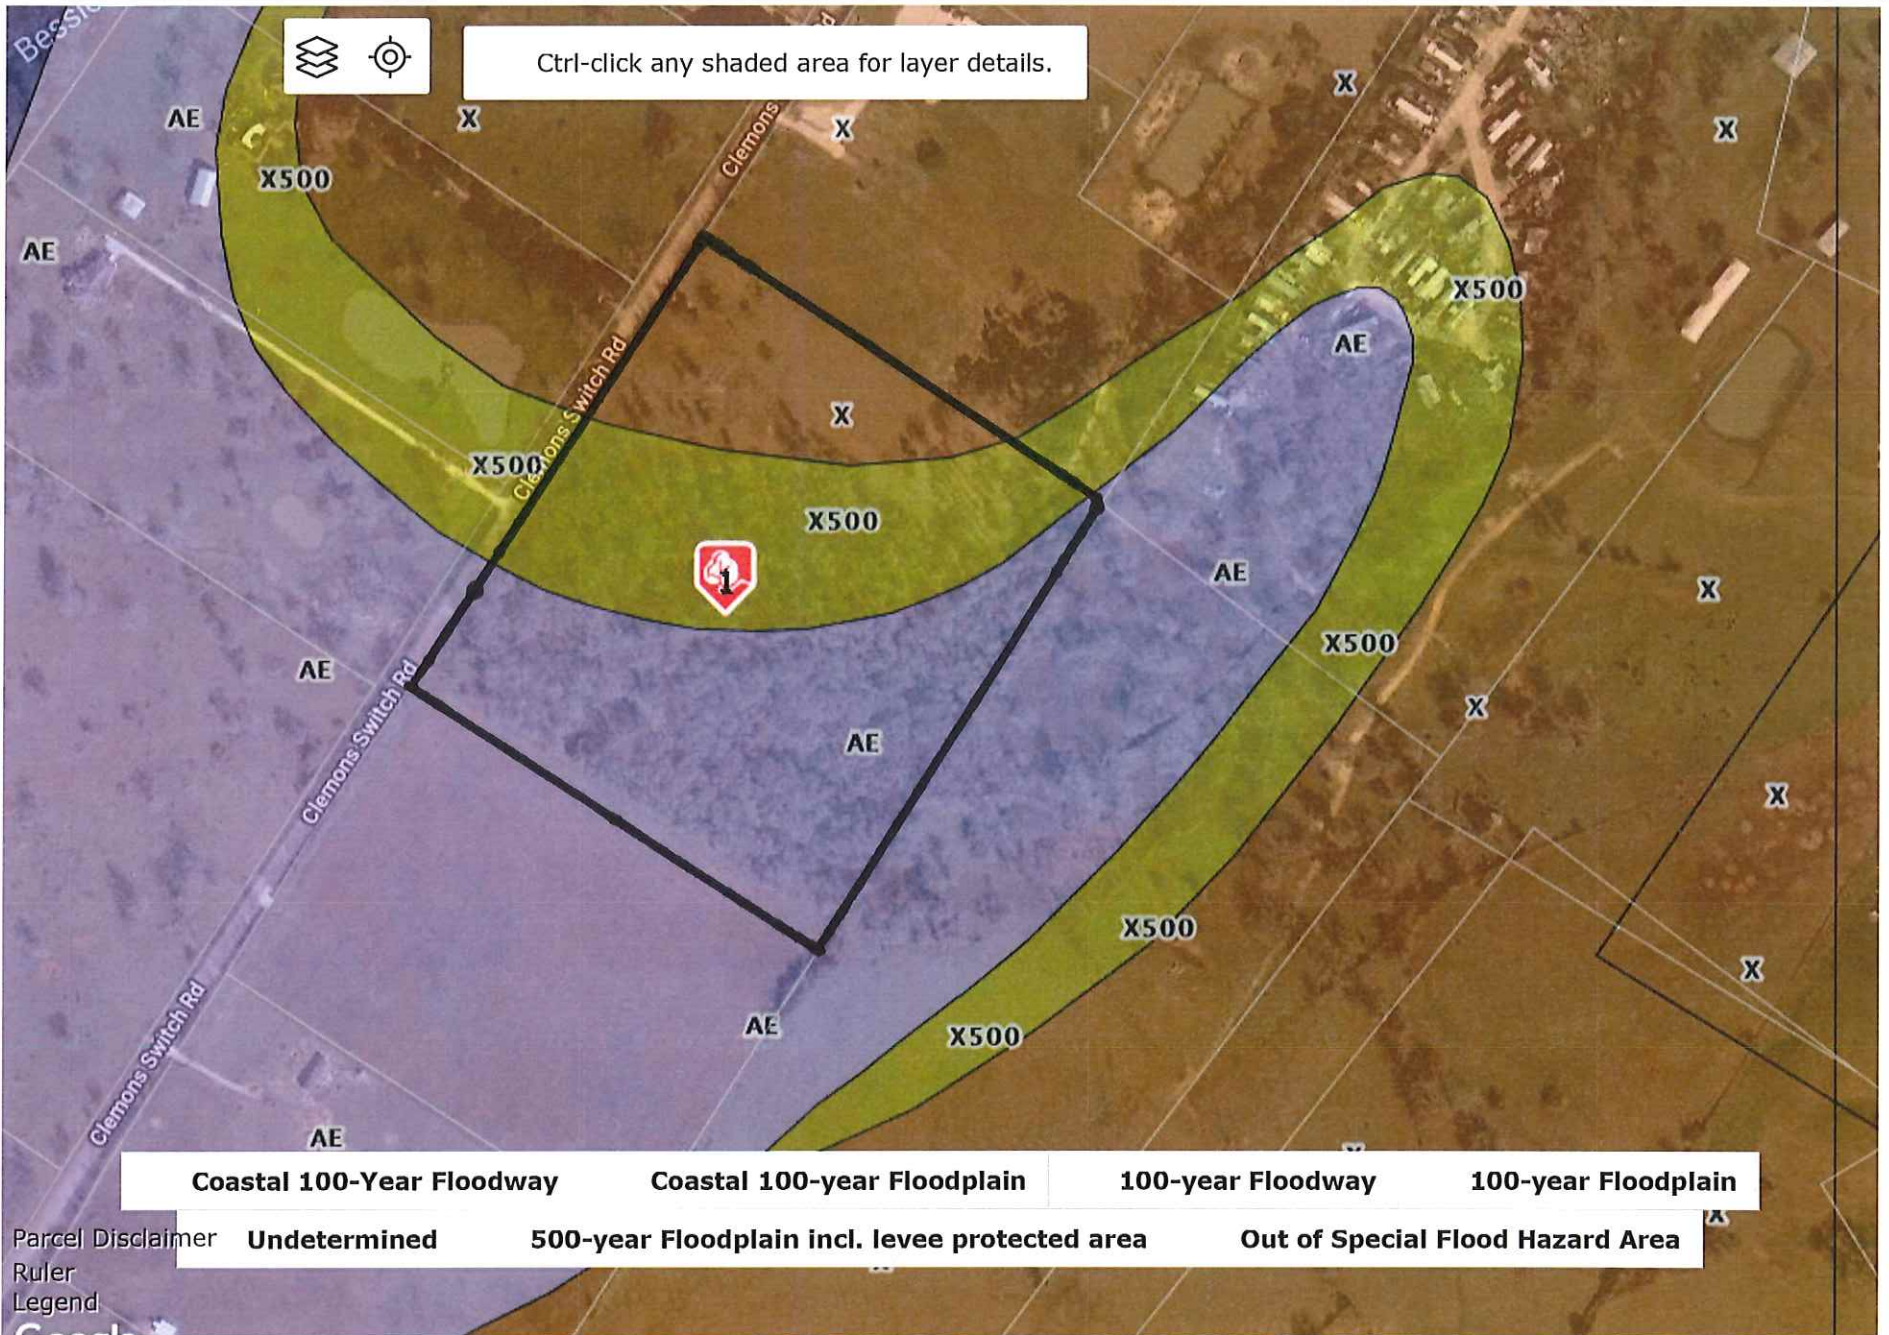

3926 Clemons Switch Rd 17.6 Acres
Texas, AC +/-

 Boundary

3926 Clemons Switch Rd 17.6 Acres
Texas, AC +/-

 Boundary

3926 Clemons Switch Rd 17.6 Acres

Texas, AC +/-

Boundary

The information contained herein was obtained from sources deemed to be reliable. MapRight Services makes no warranties or guarantees as to the completeness or accuracy thereof.

| | Coastal 100-Year Floodway | Coastal 100-year Floodplain | 100-year Floodway | 100-year Floodplain |
|-------------------|---------------------------|--|----------------------------------|---------------------|
| Parcel Disclaimer | Undetermined | 500-year Floodplain incl. levee protected area | Out of Special Flood Hazard Area | |

Parcel Disclaimer
Ruler
Legend