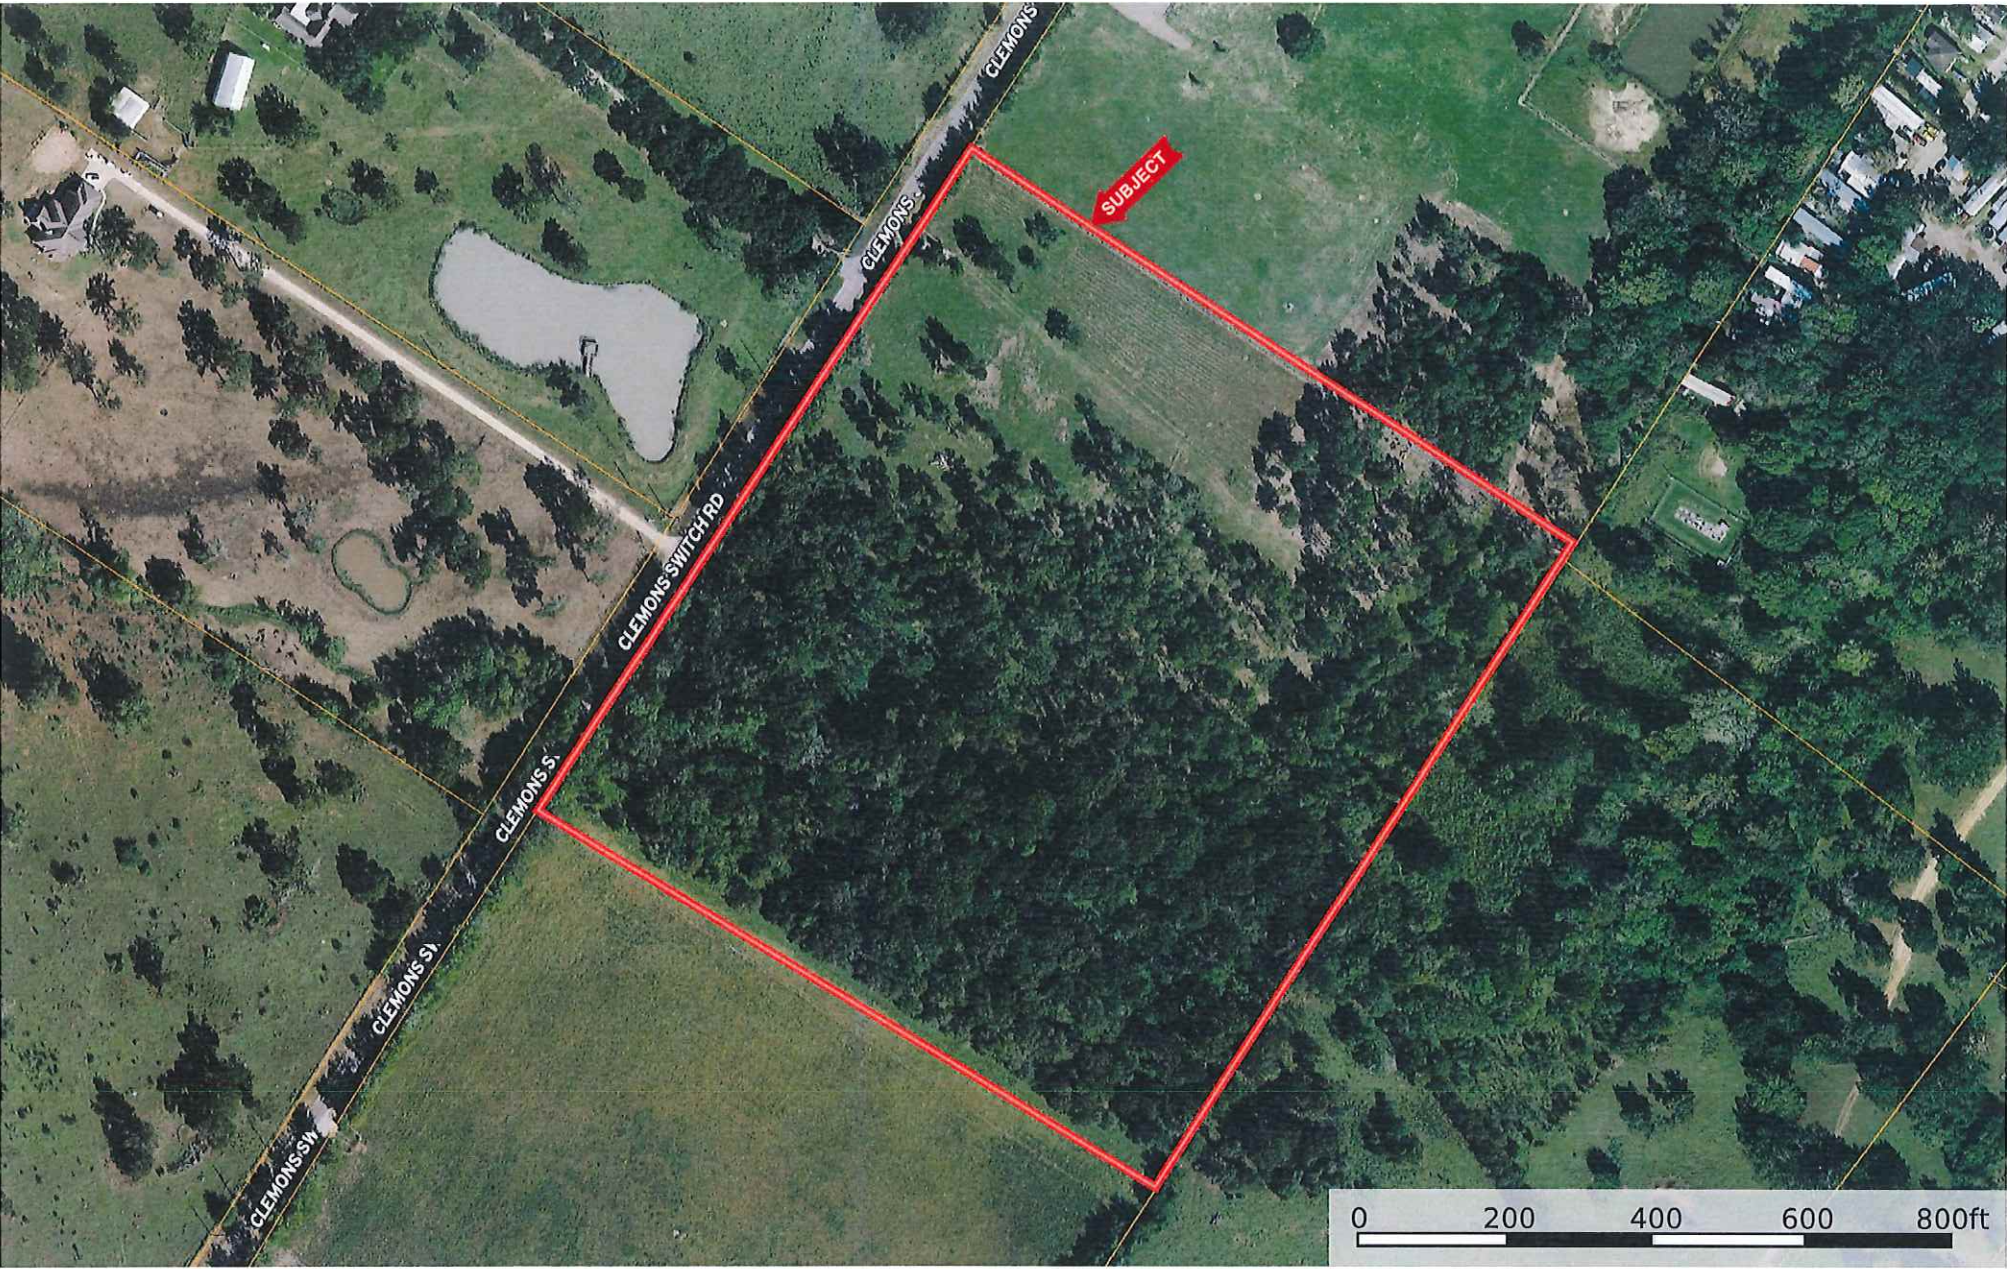

3926 Clemons Switch Rd 17.6 Acres
Texas, AC +/-

 Boundary

3926 Clemons Switch Rd 17.6 Acres
Texas, AC +/-

 Boundary

3926 Clemons Switch Rd 17.6 Acres

Texas, AC +/-

Boundary

The information contained herein was obtained from sources deemed to be reliable. MapRight Services makes no warranties or guarantees as to the completeness or accuracy thereof.

| | Coastal 100-Year Floodway | Coastal 100-year Floodplain | 100-year Floodway | 100-year Floodplain |
|-------------------|---------------------------|--|----------------------------------|---------------------|
| Parcel Disclaimer | Undetermined | 500-year Floodplain incl. levee protected area | Out of Special Flood Hazard Area | |

Parcel Disclaimer
Ruler
Legend