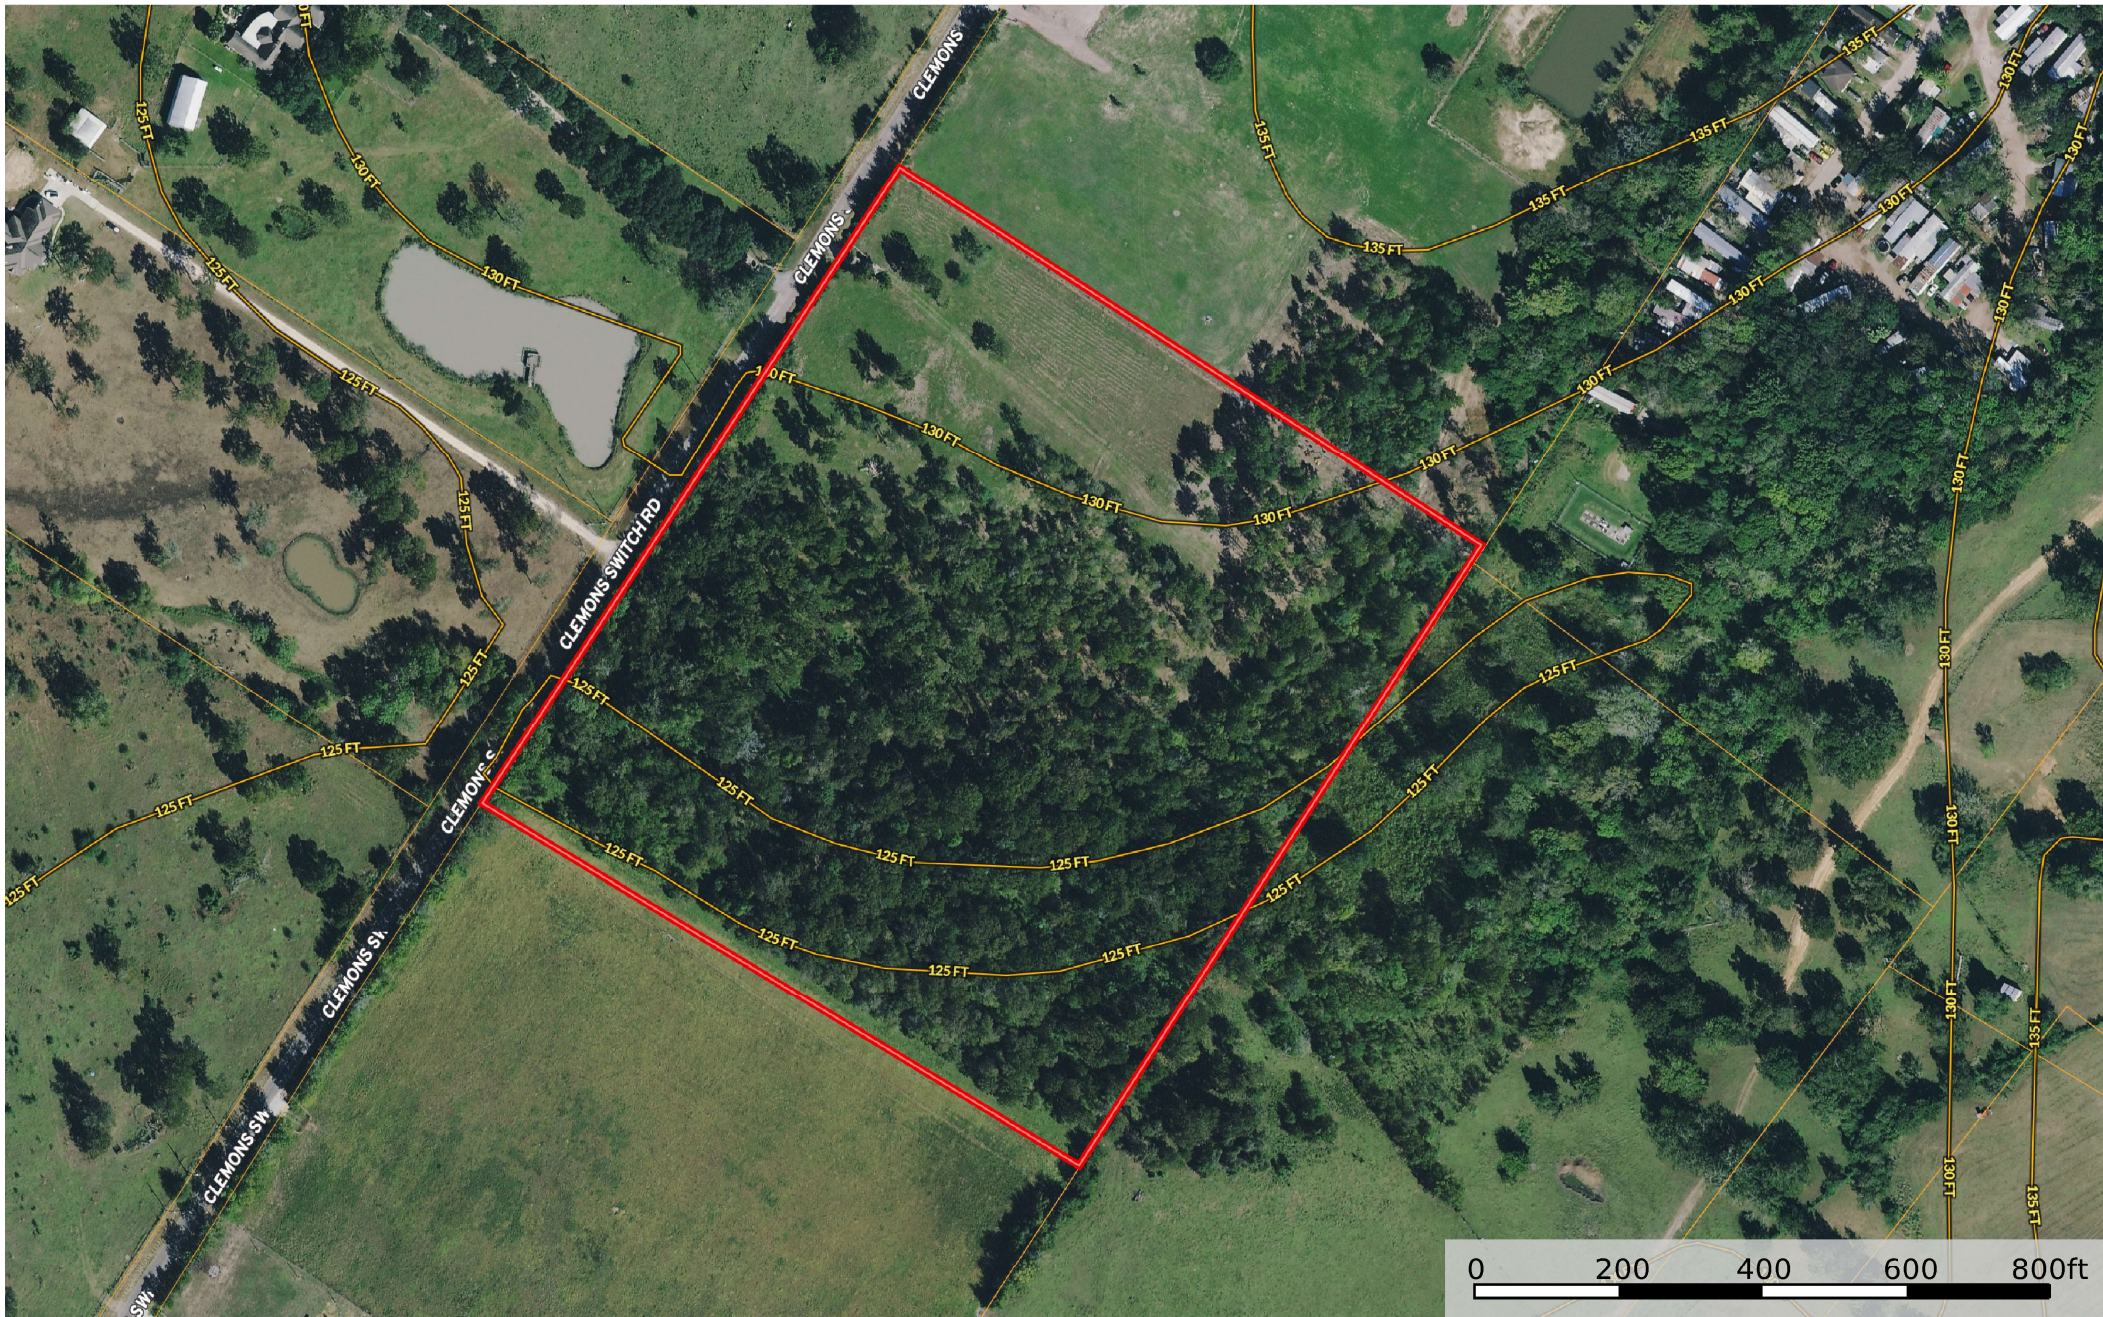

3926 Clemons Switch Rd 17.6 Acres Texas, AC +/-

 Boundary