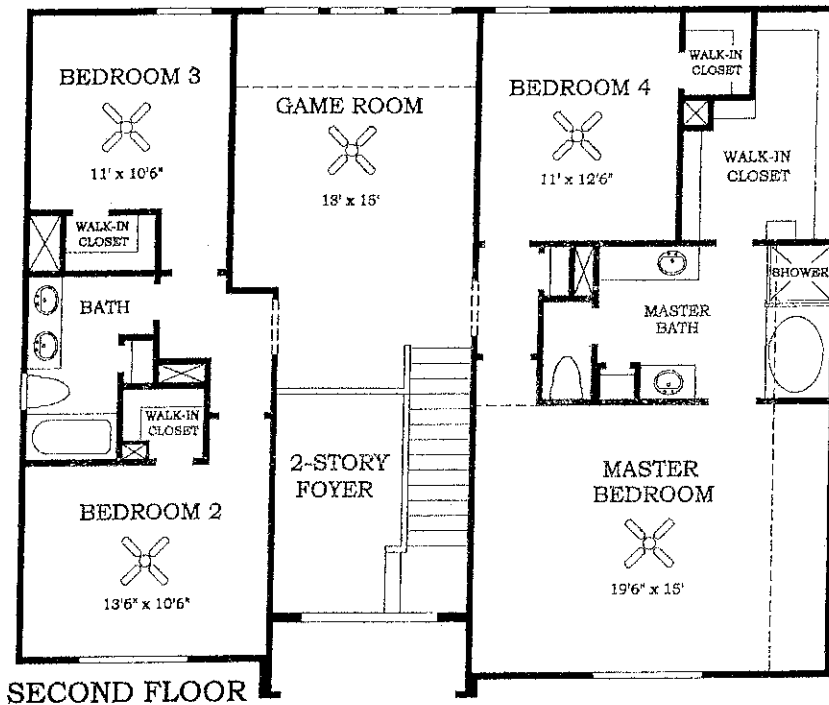

The Crockett

MODEL #6590

4 BEDROOMS, 2 1/2 BATHS. TWO-STORY FOYER LEADS INTO OVERSIZED FAMILY ROOM WITH FIREPLACE. ISLAND KITCHEN WITH BREAKFAST BAR. GAMEROOM, LUXURIOUS MASTER SUITE, AND 3 BEDROOMS LOCATED UPSTAIRS.