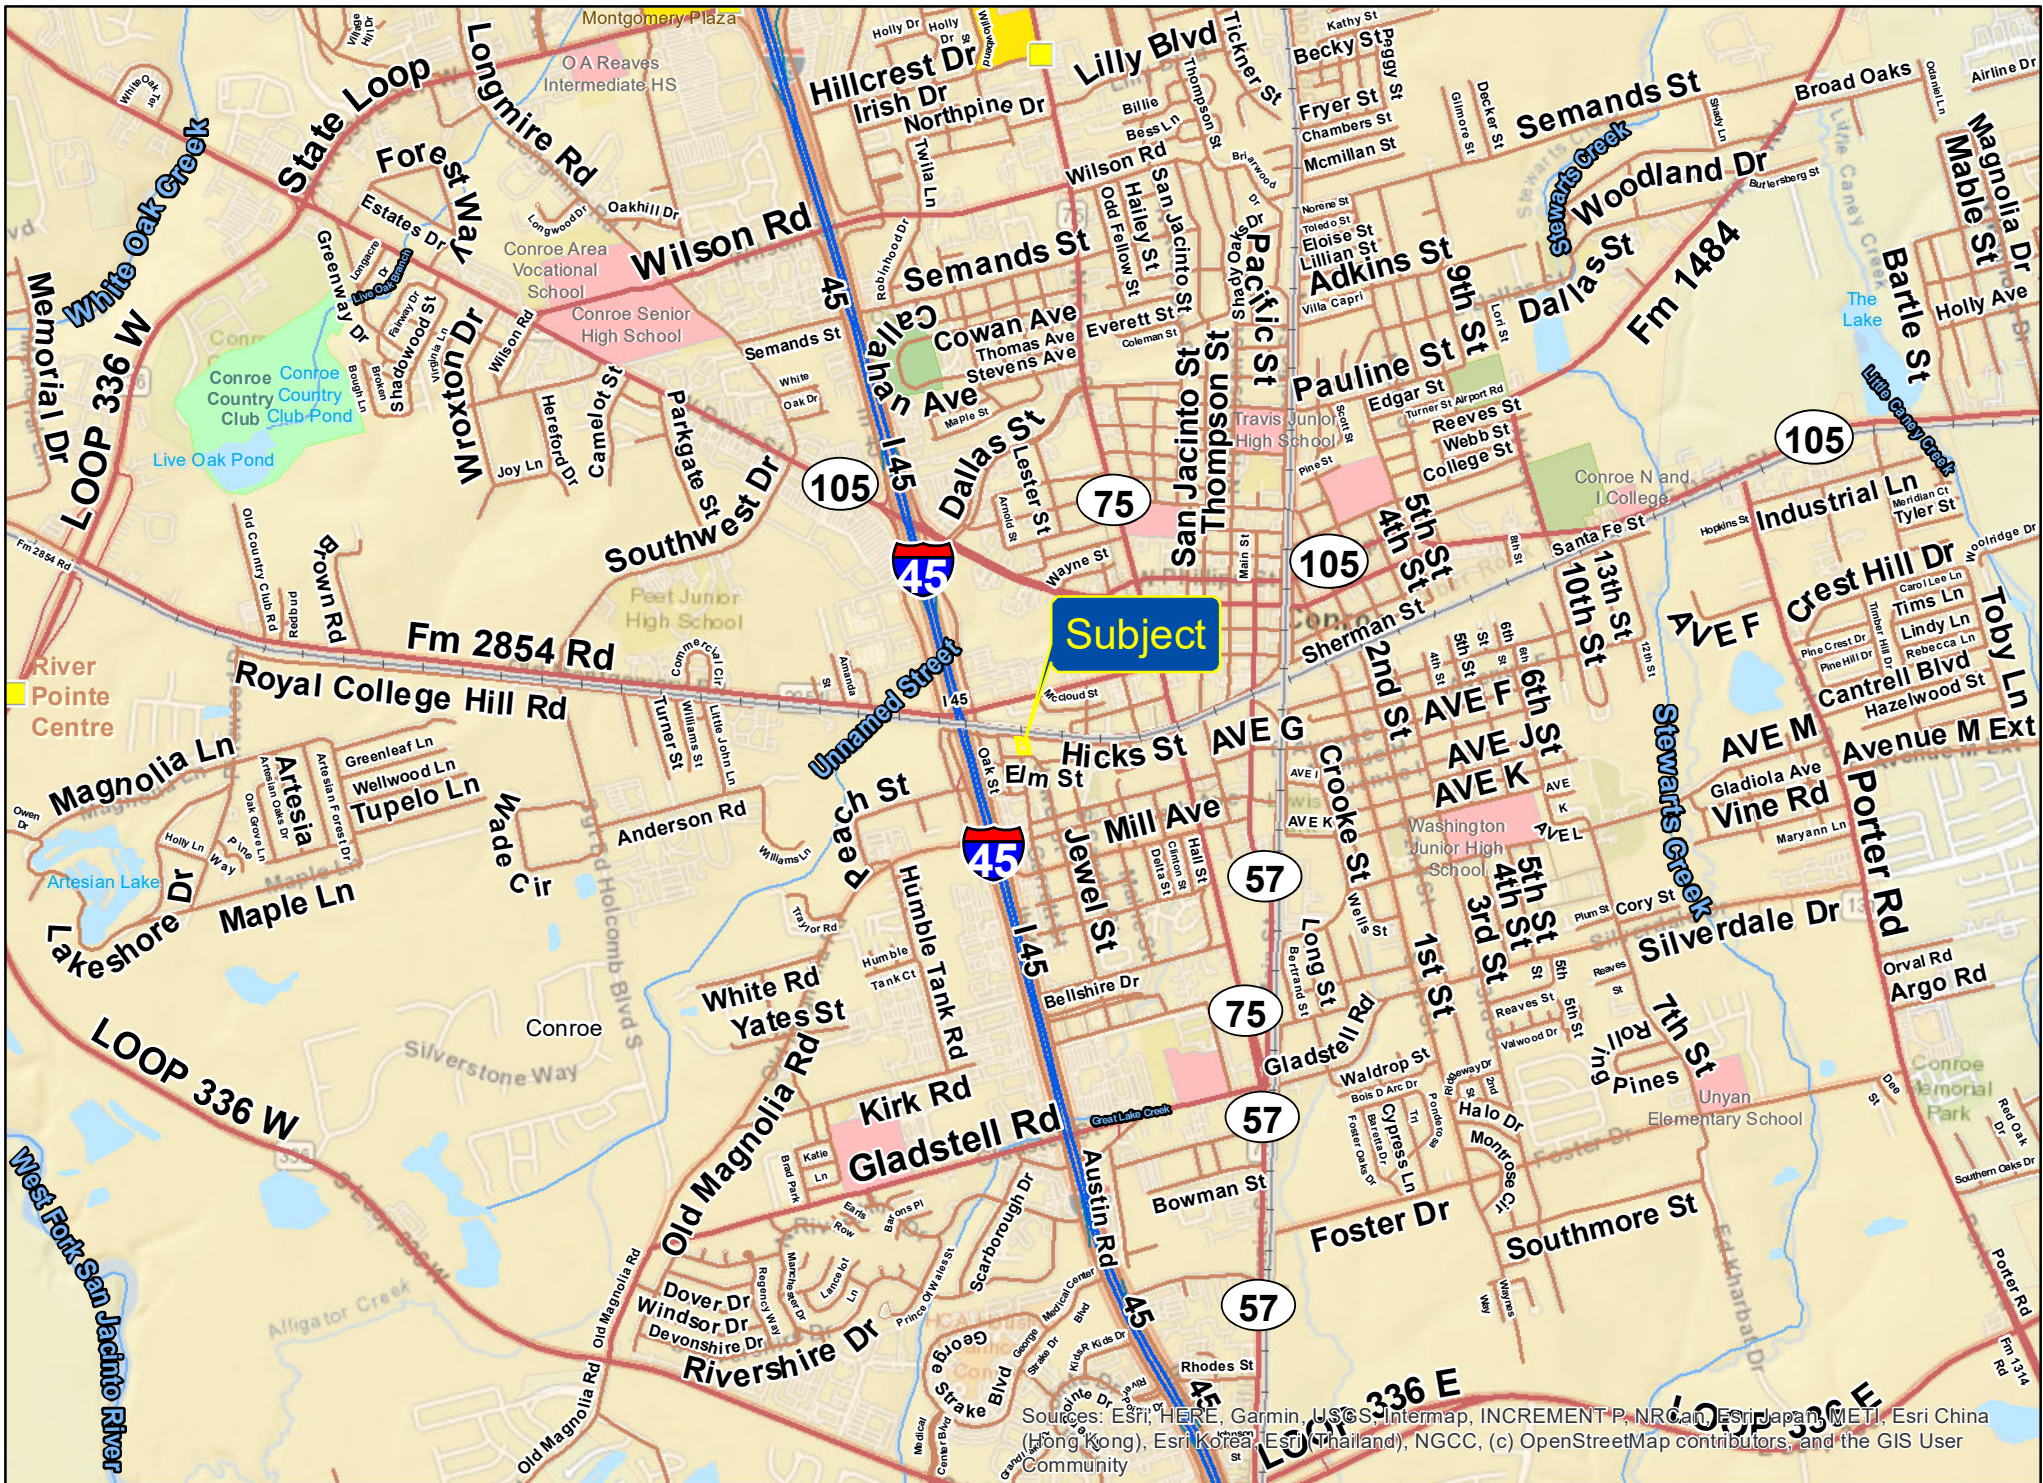

Sources: Esri, HERE, Garmin, USGS, Intermap, INCREMENT P, NRCan, Esri Japan, METI, Esri China (Hong Kong), Esri Korea, Esri (Thailand), NGCC, (c) OpenStreetMap contributors, and the GIS User Community

1.104 Acres | Conroe, Montgomery Co., TX

For illustration purposes only.

Sources: Esri, HERE, Garmin, USGS, Intermap, INCREMENT P, NRCan, Esri Japan, METI, Esri China (Hong Kong), Esri Korea, Esri (Thailand), NGCC, (c) OpenStreetMap contributors, and the GIS User Community

1.104 Acres | Conroe, Montgomery Co., TX

For illustration purposes only.

Subject

1.104 Acres | Conroe, Montgomery Co., TX

For illustration purposes only.

Sources: Esri, HERE, Garmin, USGS, Intermap, INCREMENT P, NRCan, Esri Japan, METI, Esri China (Hong Kong), Esri Korea, Esri (Thailand), NGCC, (c) OpenStreetMap contributors, and the GIS User Community