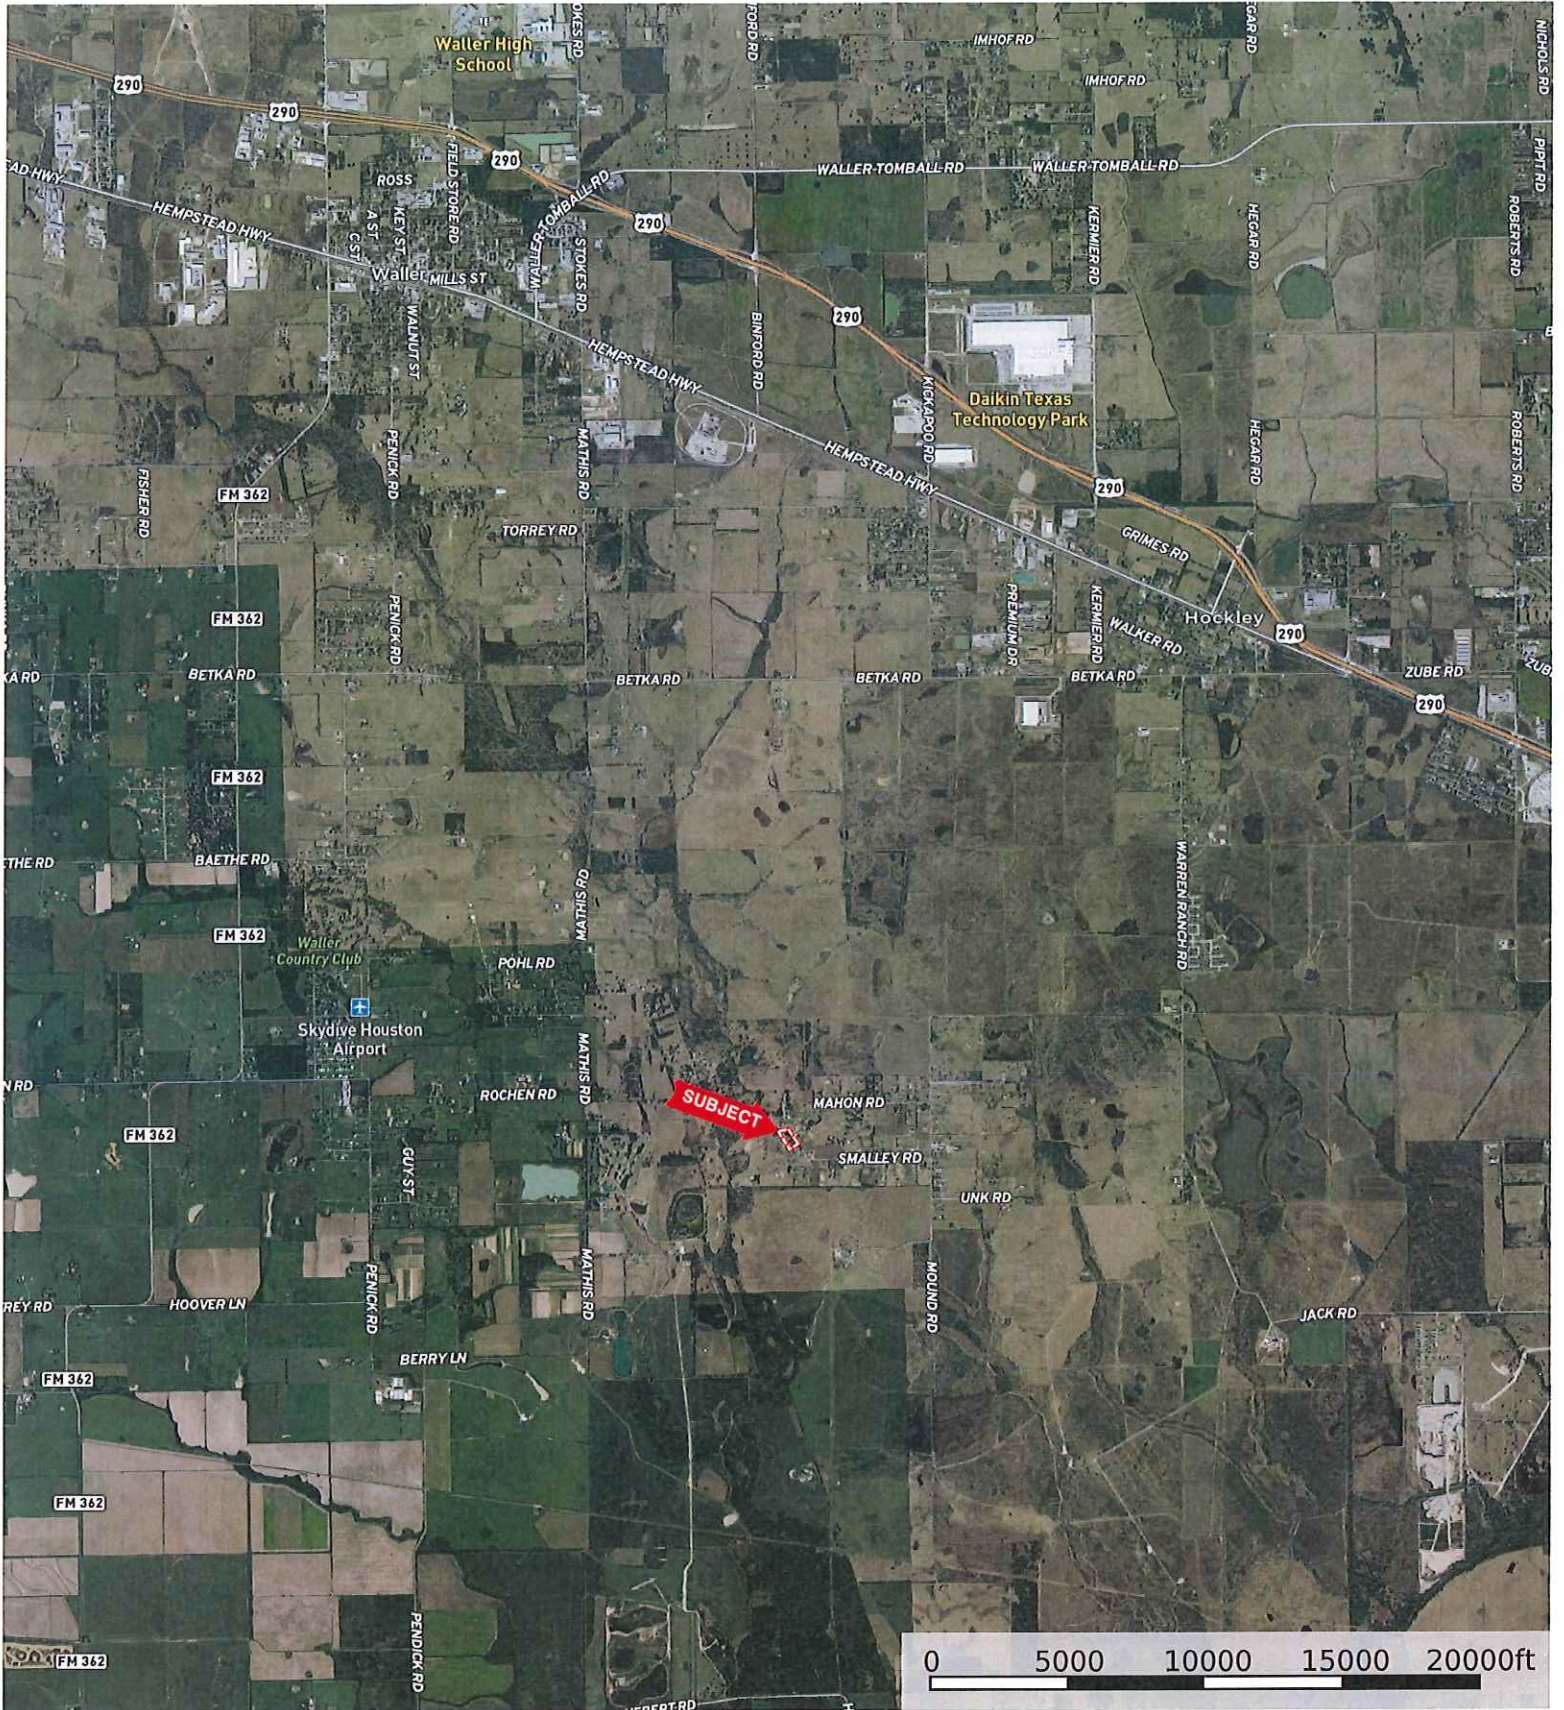

29203 Chaparral Rd.
Harris County, Texas, AC +/-

 Boundary

The information contained herein was obtained from sources deemed to be reliable. MapRight Services makes no warranties or guarantees as to the completeness or accuracy thereof.

29203 Chaparral Rd.
Harris County, Texas, AC +/-

 Boundary

29203 Chaparral Rd.
Harris County, Texas, AC +/-

- Boundary
- 100 Year Floodplain
- 500 Year Floodplain
- Floodway
- Special
- Unmapped/ Not