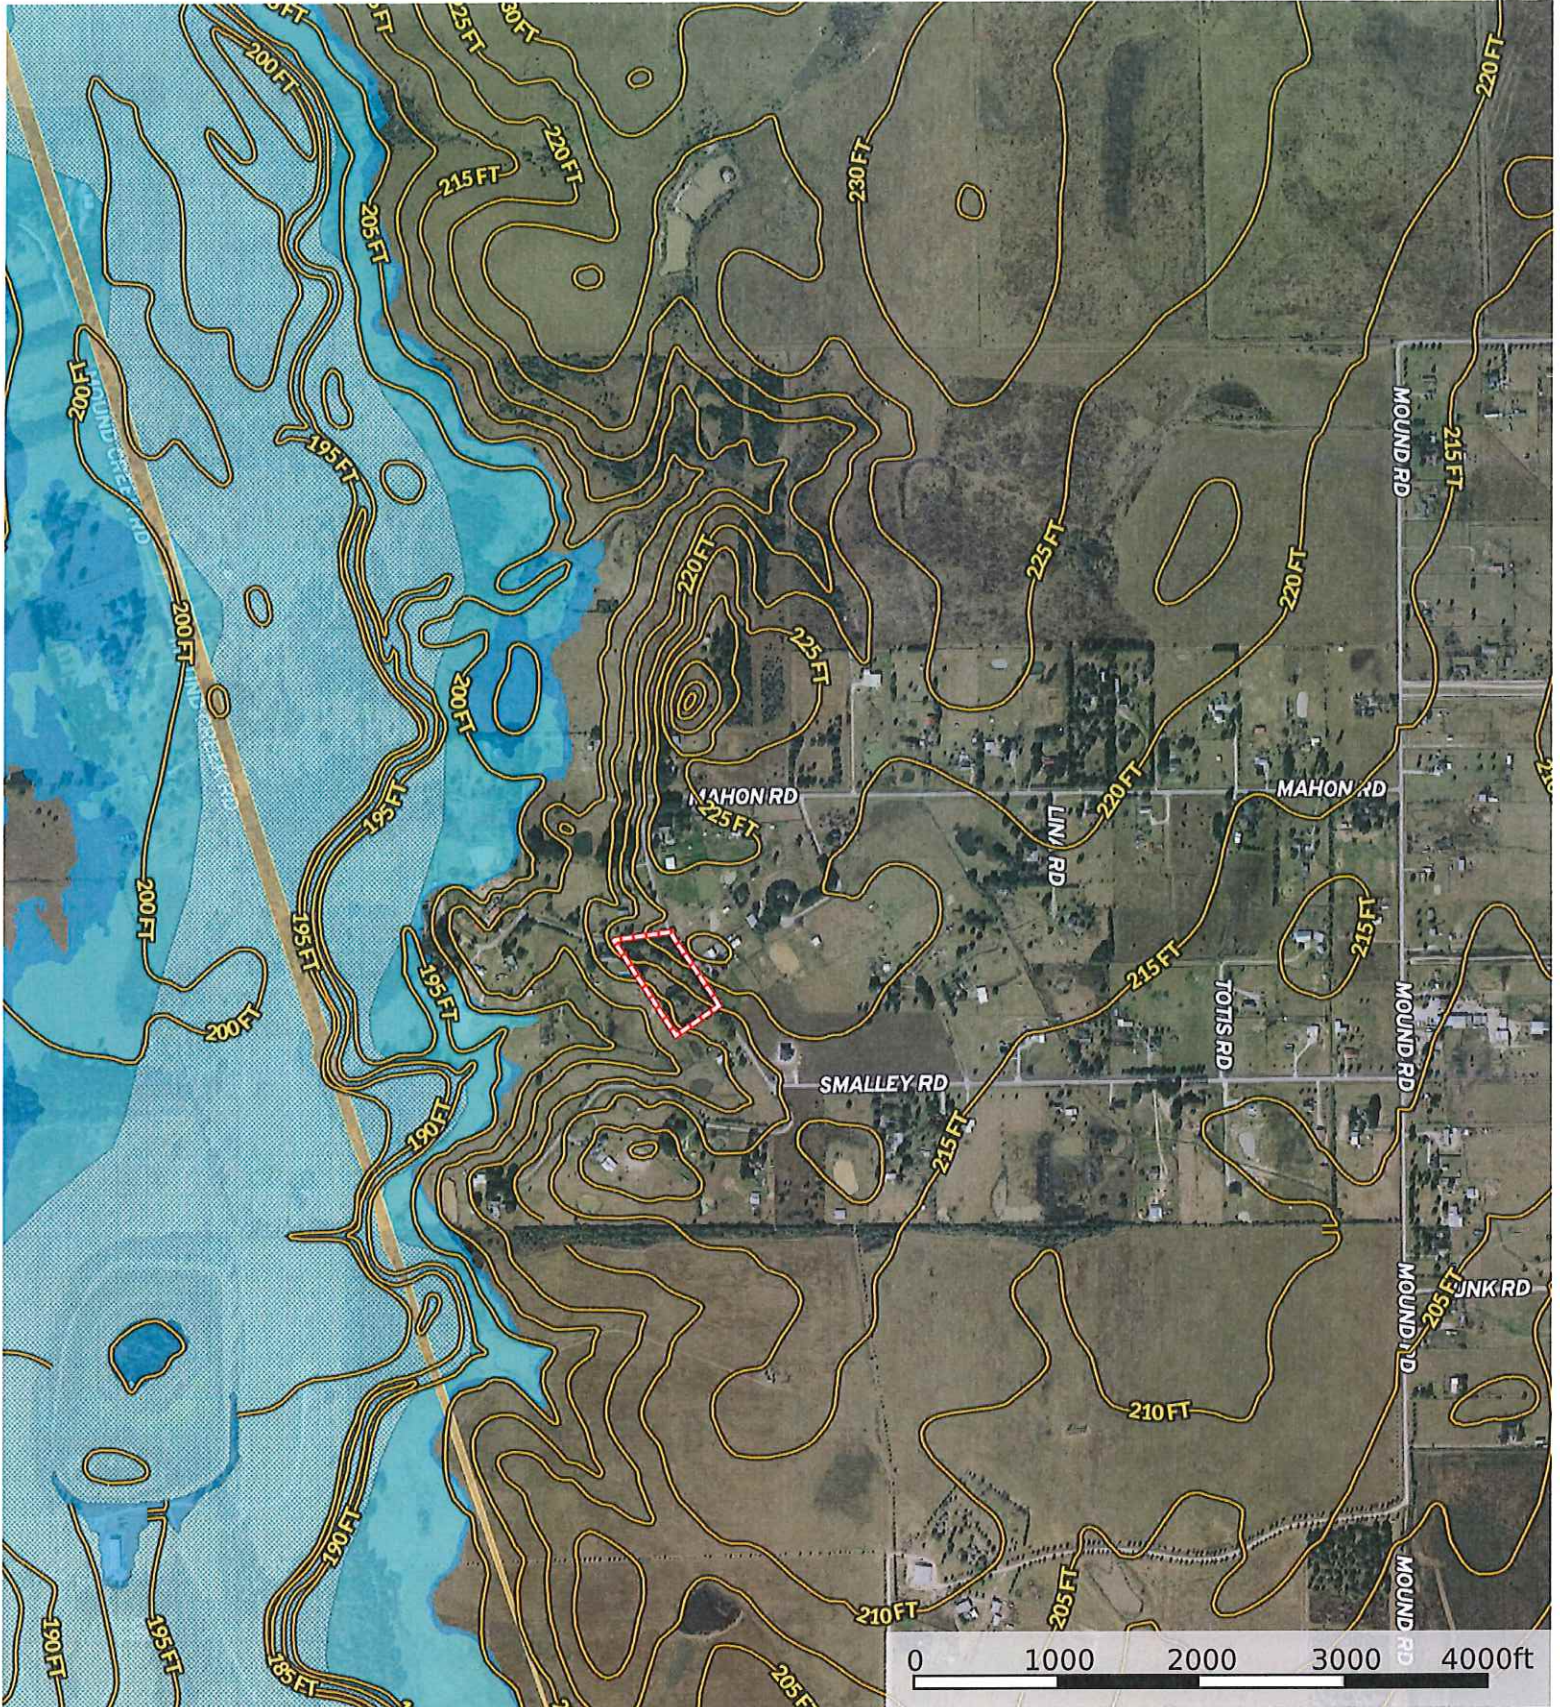

29203 Chaparral Rd.
Harris County, Texas, AC +/-

 Boundary

The information contained herein was obtained from sources deemed to be reliable. MapRight Services makes no warranties or guarantees as to the completeness or accuracy thereof.

29203 Chaparral Rd.
Harris County, Texas, AC +/-

 Boundary

29203 Chaparral Rd.
Harris County, Texas, AC +/-

- Boundary
- 100 Year Floodplain
- 500 Year Floodplain
- Floodway
- Special
- Unmapped/ Not