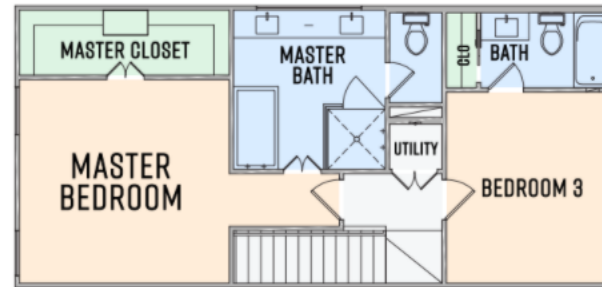

CURTAIN 1
3 BEDS | 3.5 BATHS | 1,724 SQFT

FIRST FLOOR

SECOND FLOOR

THIRD FLOOR