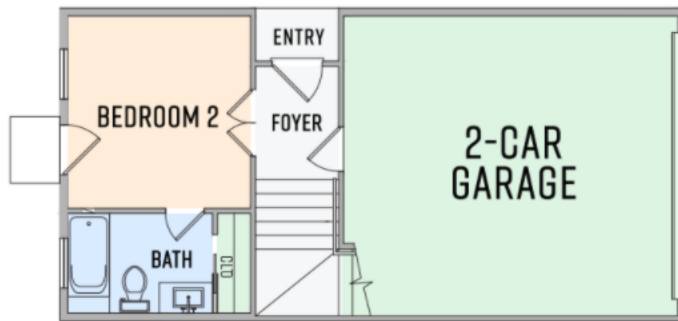

CURTAIN 1
3 BEDS | 3.5 BATHS | 1,724 SQFT

FIRST FLOOR

SECOND FLOOR

THIRD FLOOR