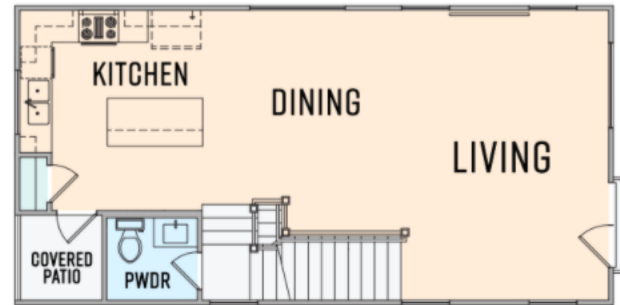

CURTAIN 1
3 BEDS | 3.5 BATHS | 1,724 SQFT

FIRST FLOOR

SECOND FLOOR

THIRD FLOOR