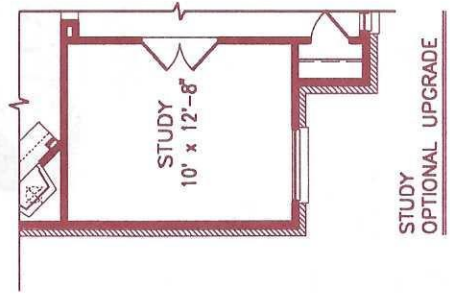

# Providence

This home offers approximately 2,797 square feet of living area.

In our program of continual improvement, Pulte Home Corporation reserves the right to revise specifications and dimensions without notice. Plan may be reversed. Window location, roof line, porch and square footage may vary by elevation.