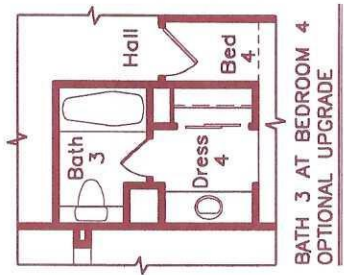

# Providence

This home offers approximately 2,797 square feet of living area.

In our program of continual improvement, Pulte Home Corporation reserves the right to revise specifications and dimensions without notice. Plan may be reversed. Window location, roof line, porch and square footage may vary by elevation.