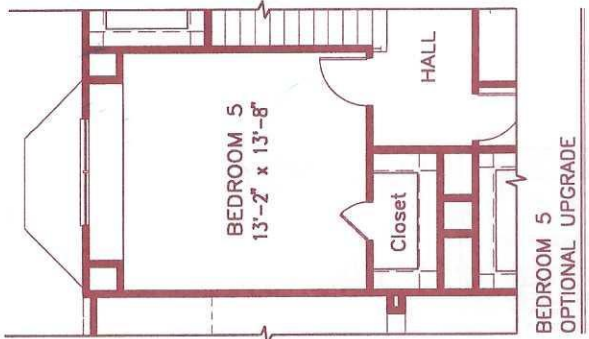

# Providence

This home offers approximately 2,797 square feet of living area.

In our program of continual improvement, Pulte Home Corporation reserves the right to revise specifications and dimensions without notice. Plan may be reversed. Window location, roof line, porch and square footage may vary by elevation.