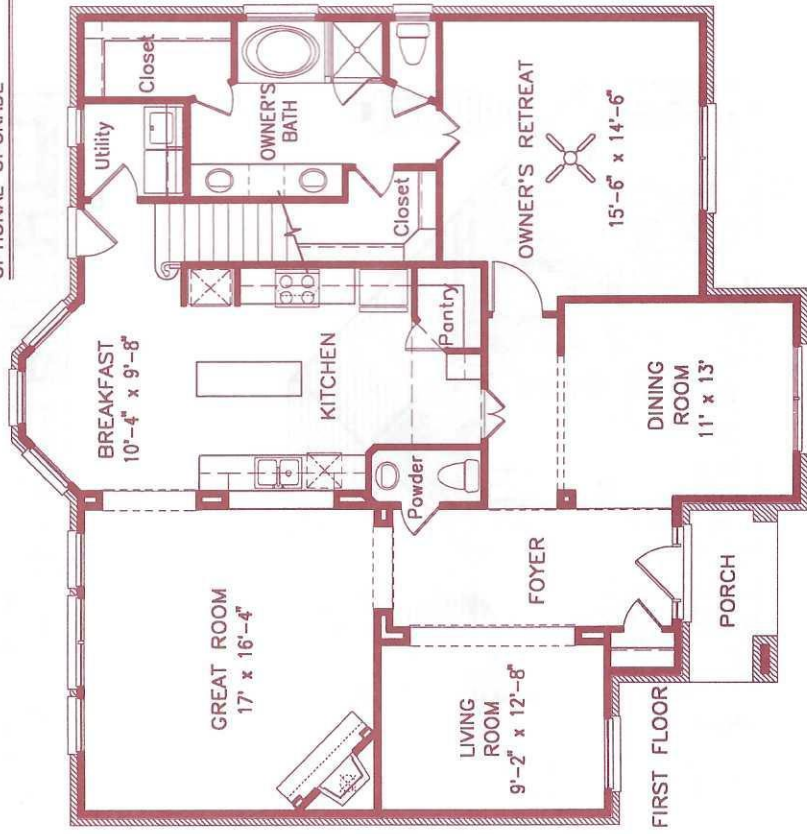

# Providence

This home offers approximately 2,797 square feet of living area.

In our program of continual improvement, Pulte Home Corporation reserves the right to revise specifications and dimensions without notice. Plan may be reversed. Window location, roof line, porch and square footage may vary by elevation.