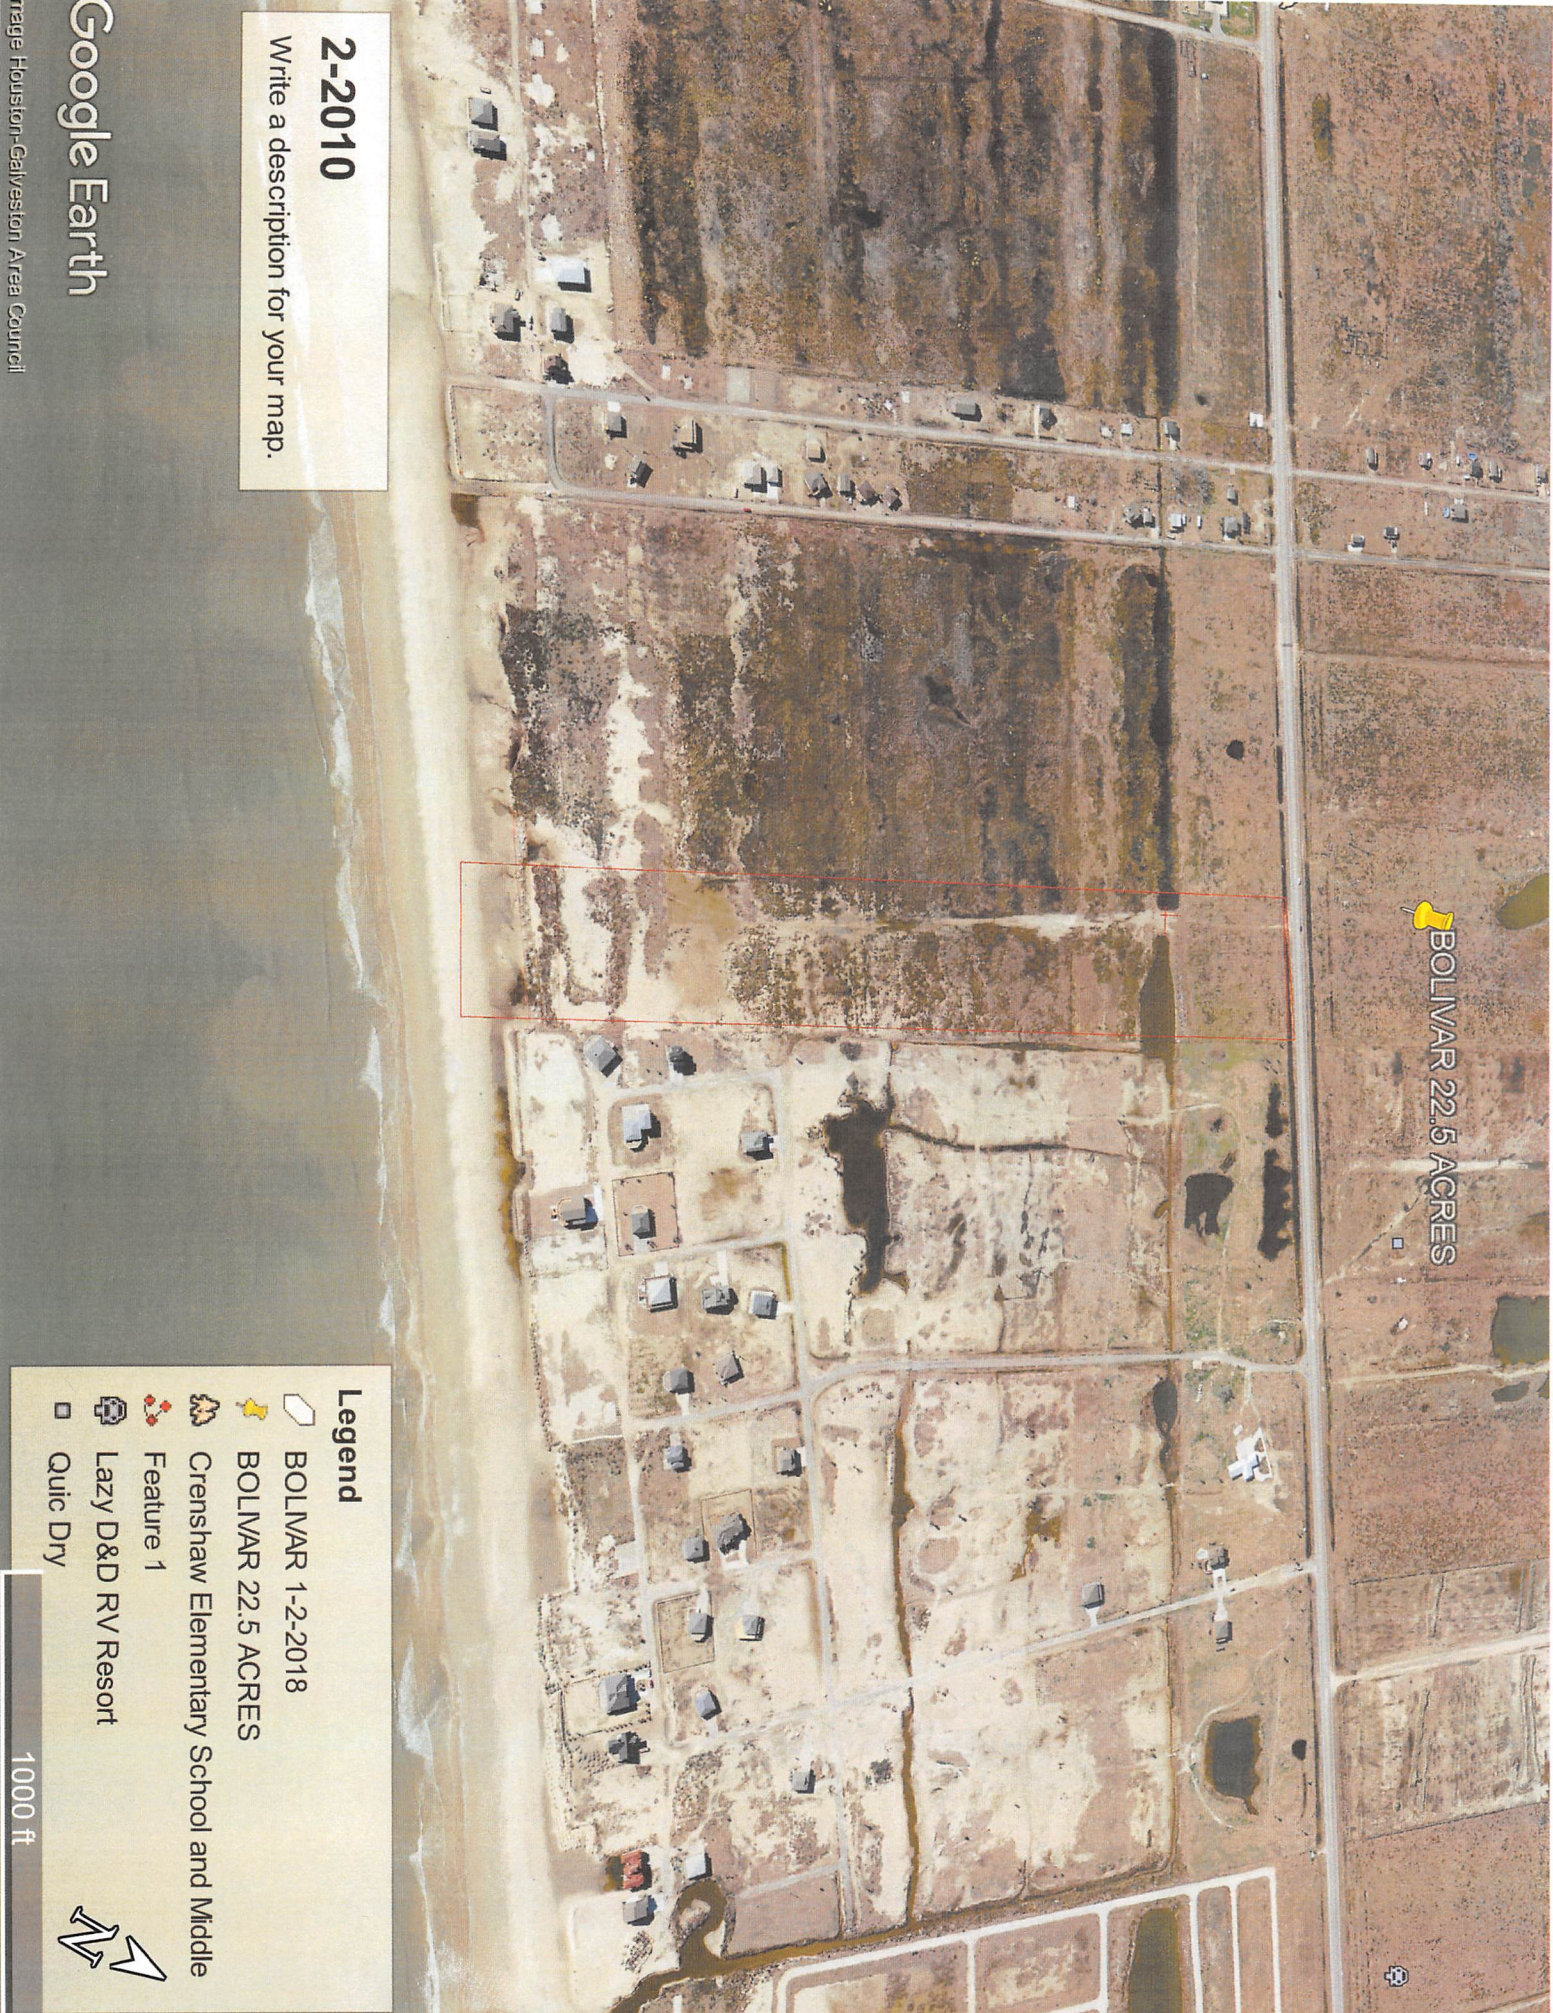

Google Earth

Image NOAA

Image U.S. Geological Survey

Image Landsat / Copernicus

1000 ft

 BOLIVAR 22.5 ACRES

9-3-2008

Write a description for your map.

Legend

-  BOLIVAR 1-2-2018
-  BOLIVAR 22.5 ACRES
-  Crenshaw Elementary School and Middle
-  Feature 1
-  Lazy D&D RV Resort
-  Quic Dry

1000 ft

Google Earth

Texas Orthoimagery Program

 BOLIVAR 22.5 ACRES

1-2009

Write a description for your map.

Google Earth

Texas Orthoimagery Program
Image Landsat / Copernicus

Legend

-  BOLIVAR 1-2-2018
-  BOLIVAR 22.5 ACRES
-  Crenshaw Elementary School and Middle
-  Feature 1
-  Lazy D&D RV Resort
-  Quic Dry

1000 ft

 BOLIVAR 22.5 ACRES

2-2010
Write a description for your map.

Legend

-  BOLIVAR 1-2-2018
-  BOLIVAR 22.5 ACRES
-  Crenshaw Elementary School and Middle
-  Feature 1
-  Lazy D&D RV Resort
-  Quic Dry