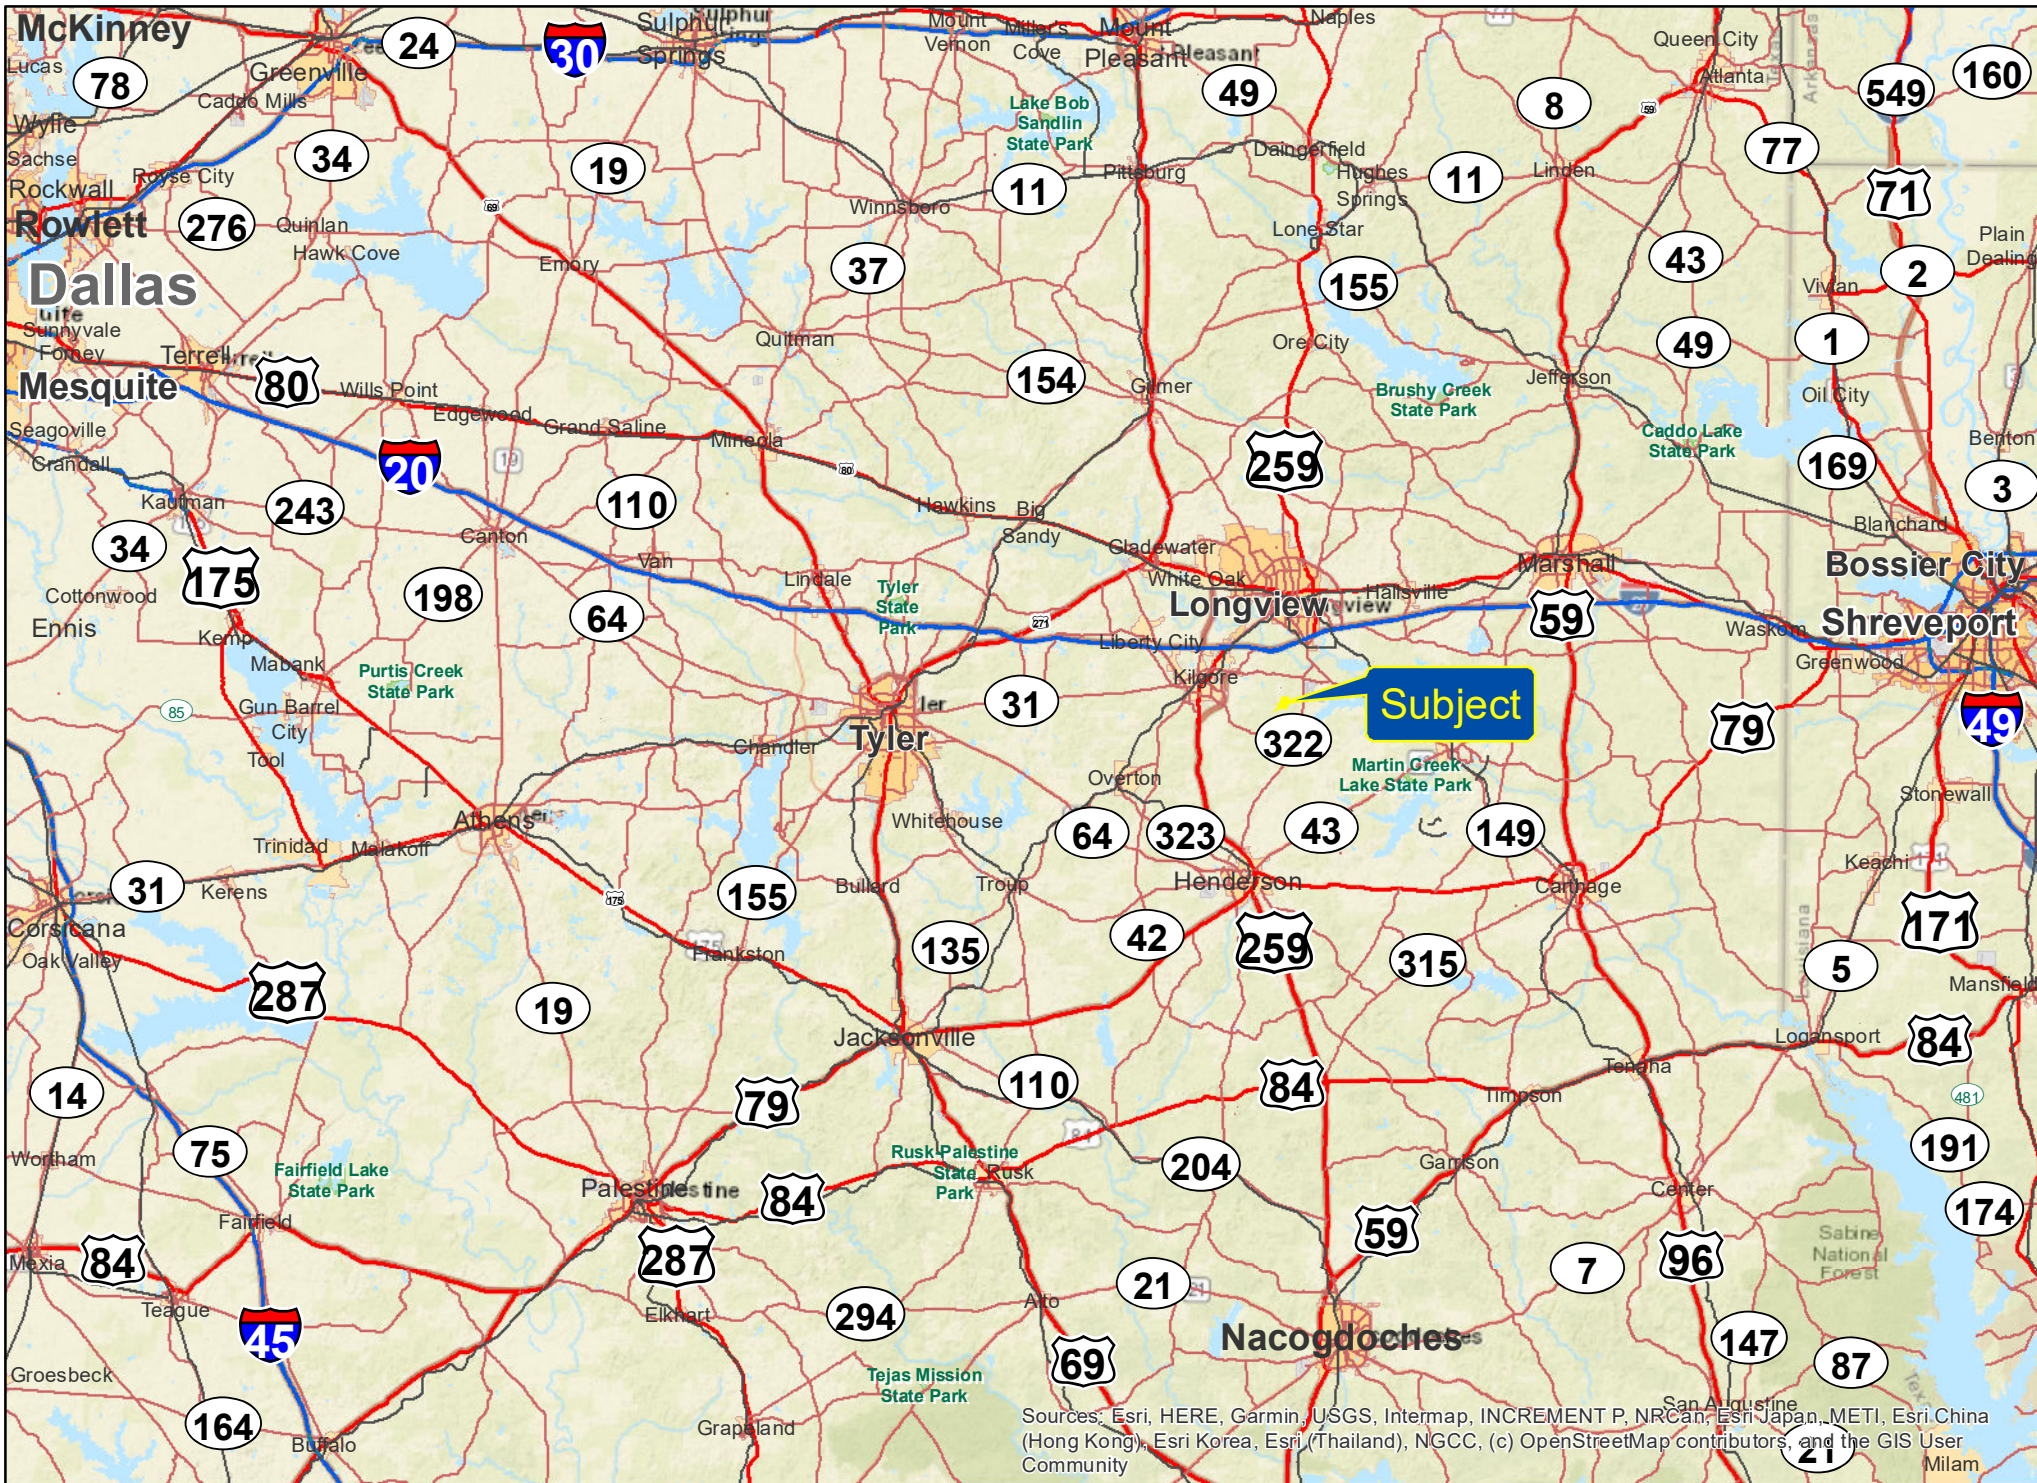

Sources: Esri, HERE, Garmin, USGS, Intermap, INCREMENT P, NRCan, Esri Japan, METI, Esri China (Hong Kong), Esri Korea, Esri (Thailand), NGCC, (c) OpenStreetMap contributors, and the GIS User Community

10.004 Acres | Kilgore, Rusk & Gregg Co., TX

For illustration purposes only.