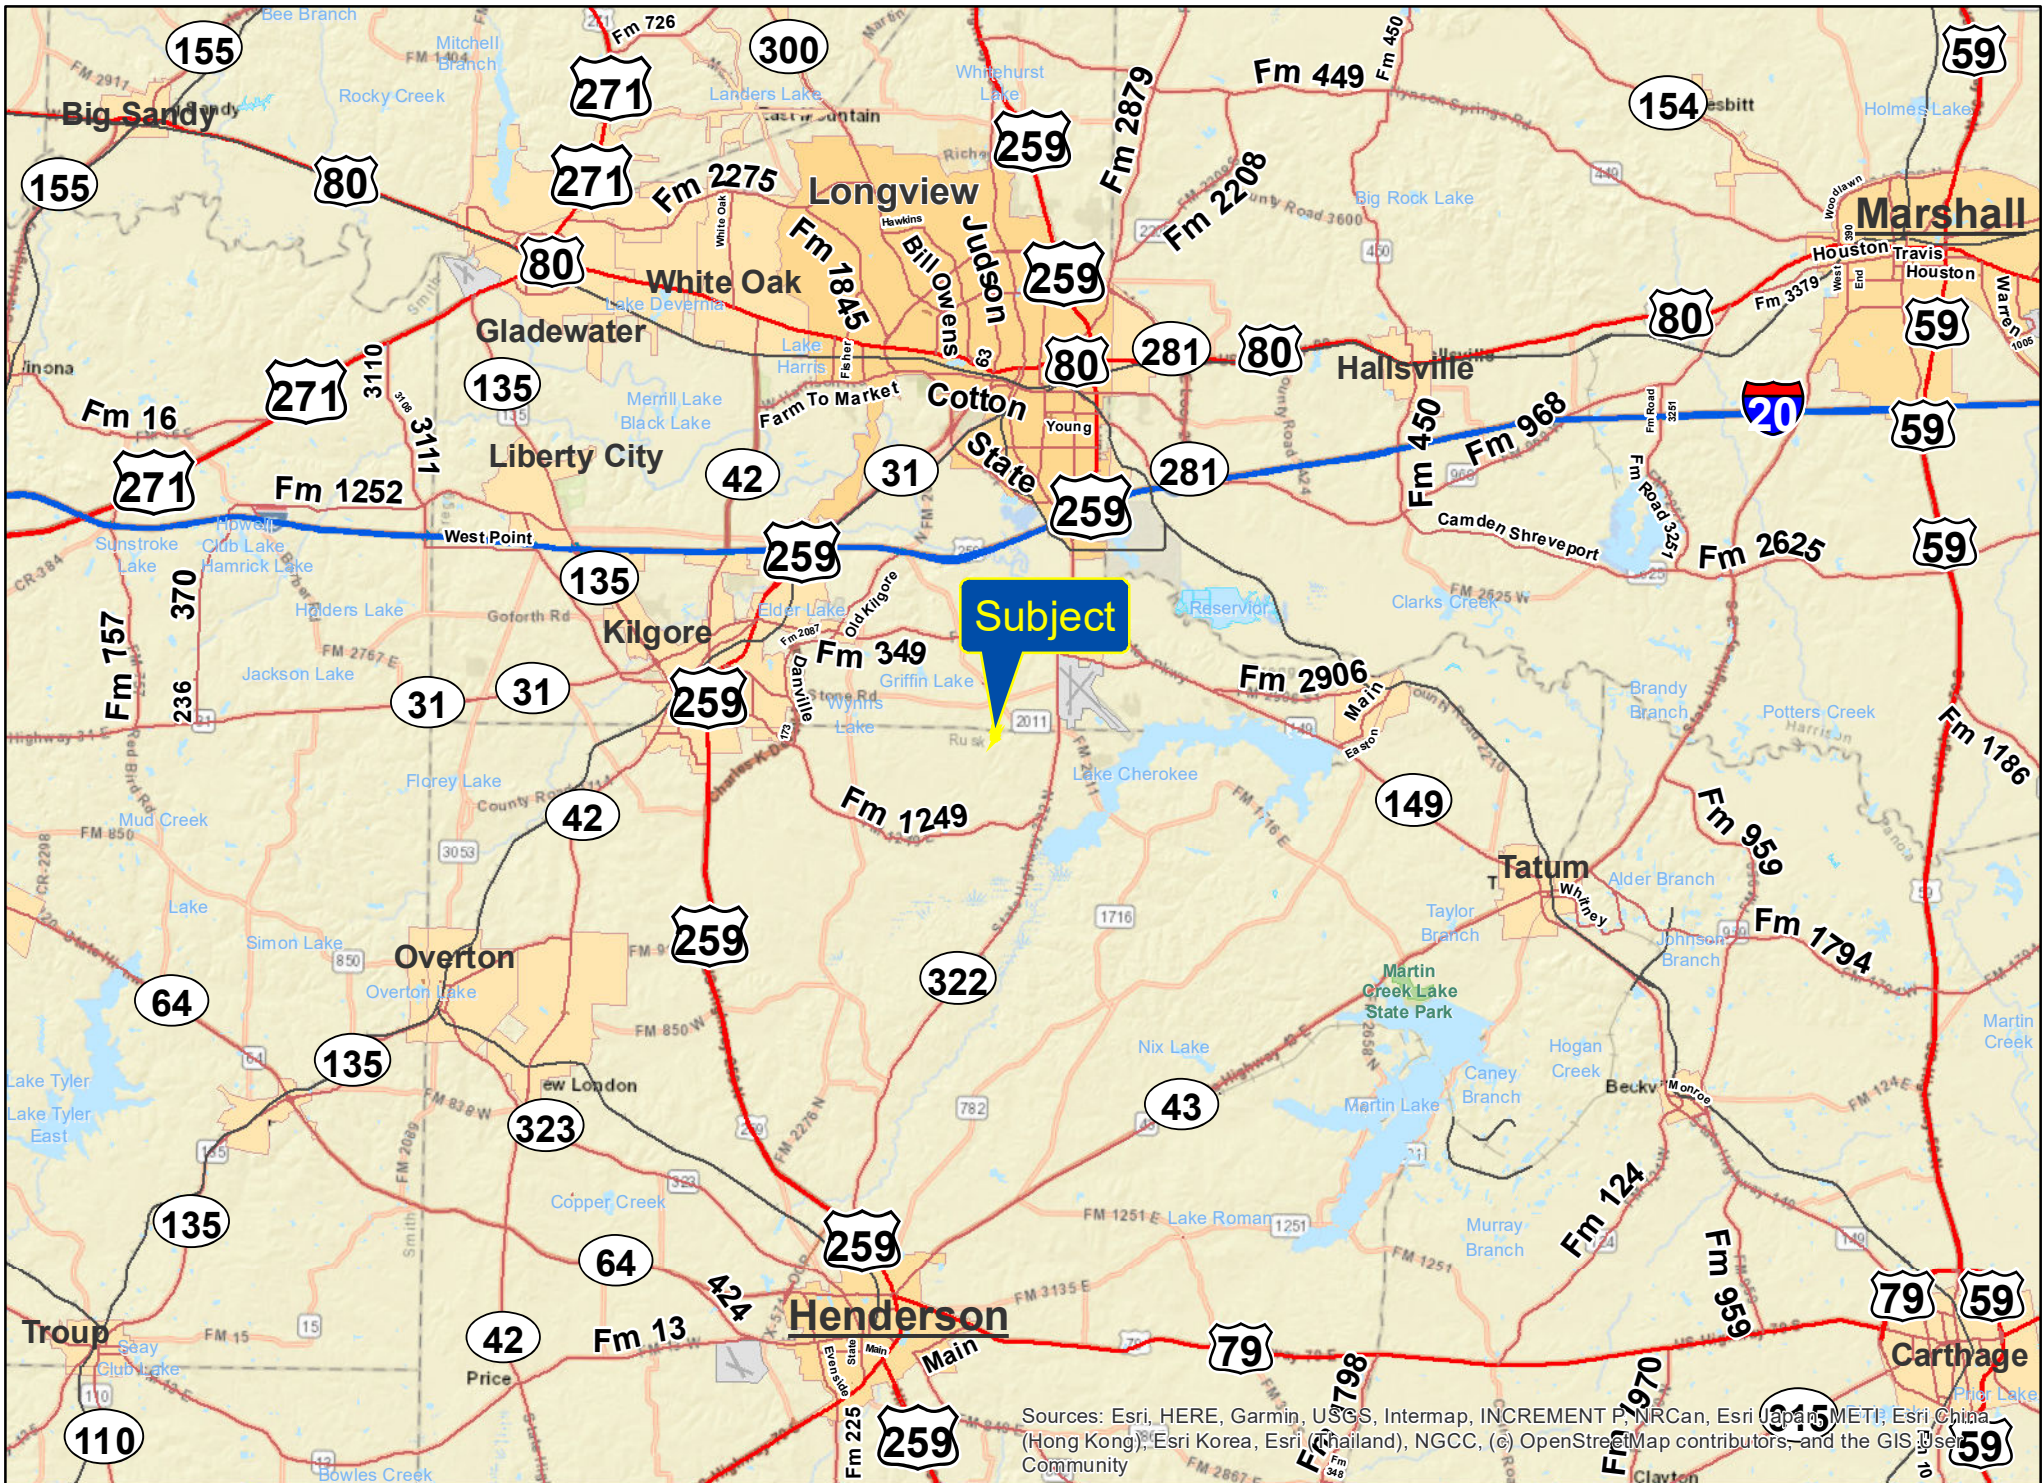

Gregg County

Subject

322

Sources: Esri, HERE, Garmin, USGS, Intermap, INCREMENT P, NRCan, Esri Japan, METI, Esri China (Hong Kong), Esri Korea, Esri (Thailand), NGCC, (c) OpenStreetMap contributors, and the GIS User Community

2 Miles 10.004 Acres | Kilgore, Rusk & Gregg Co., TX

For illustration purposes only.

Sources: Esri, HERE, Garmin, USGS, Intermap, INCREMENT P, NRCan, Esri Japan, METI, Esri China (Hong Kong), Esri Korea, Esri (Thailand), NGCC, (c) OpenStreetMap contributors, and the GIS User Community

10.004 Acres | Kilgore, Rusk & Gregg Co., TX

For illustration purposes only.

Sources: Esri, HERE, Garmin, USGS, Intermap, INCREMENT P, NRCan, Esri Japan, METI, Esri China (Hong Kong), Esri Korea, Esri (Thailand), NGCC, (c) OpenStreetMap contributors, and the GIS User Community