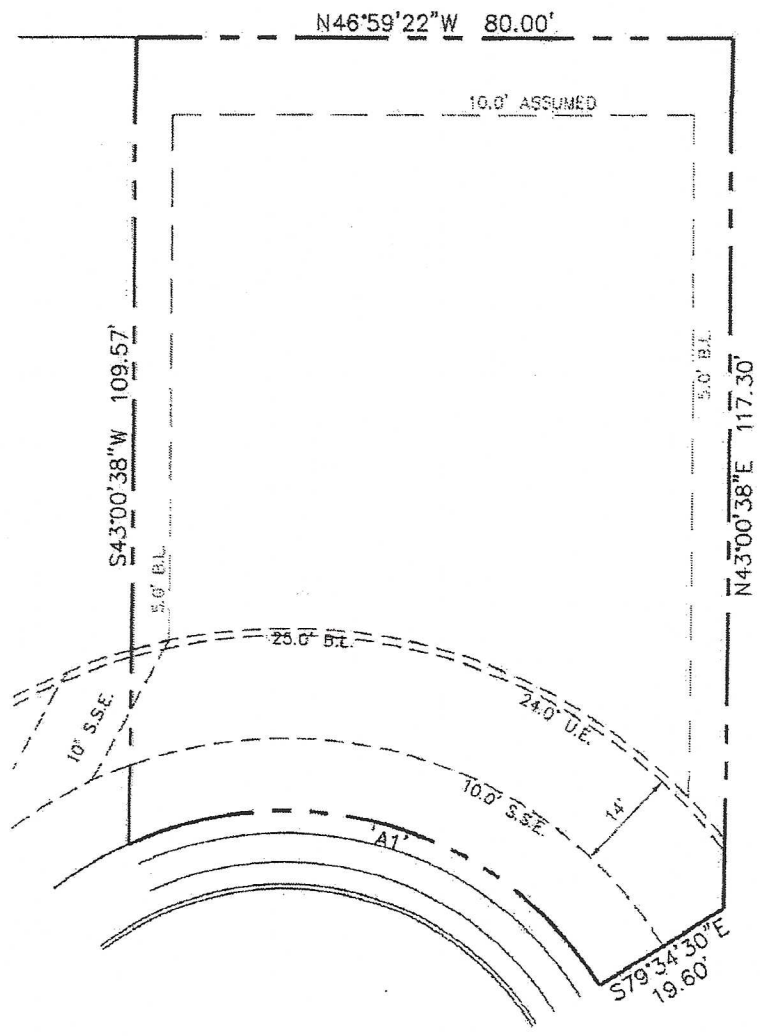

N/A

ARC TAE

ARC	LEN.	RAD.	CHRD. BRG.
'A1'	72.17'	50.00'	N/A

Lake

SCALE: 1 = 20'

RESERVE "E"

BASED ON PRELIMINARY PLAT ONLY!
 PROPERTY LINES AND/OR EASEMENTS MAY VARY.
 SIDE AND REAR SETBACKS ARE ASSUMED.

Lot Area: 8996.63 Sq.Ft. Fence Length: 0'
 Lot Coverage (Slab Only): 0