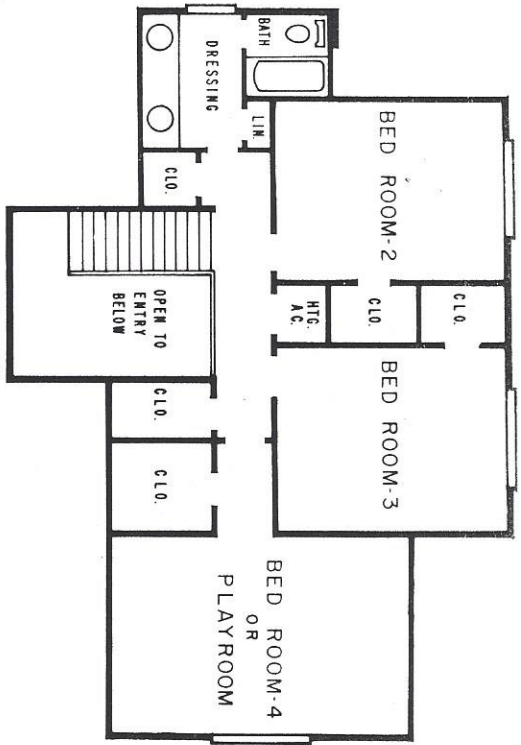

MODEL 2305 SPANISH #1

MODEL 2305 COLONIAL

MODEL 2305 SPANISH #2

# JOHN JESSIE HOMES INC.

BOX 35196

HOUSTON, TEXAS 77035

723-6773

MODEL 2238-B

MODEL 2238-C

- BRICK EXTERIOR
- WOOD SHINGLE ROOF
- FULLY INSULATED
- CENTRAL AIR CONDITIONING & HEATING
- BUILT-IN KITCHEN
- CERAMIC TILE BATHS
- NYLON CARPETING
- FULL paneled DEN
- TWO CAR ATTACHED GARAGE
- FOUR BEDROOMS
- WALK-IN CLOSETS
- WOOD BURNING FIREPLACE
- LARGE PATIO
- WET BAR

MODEL 2238