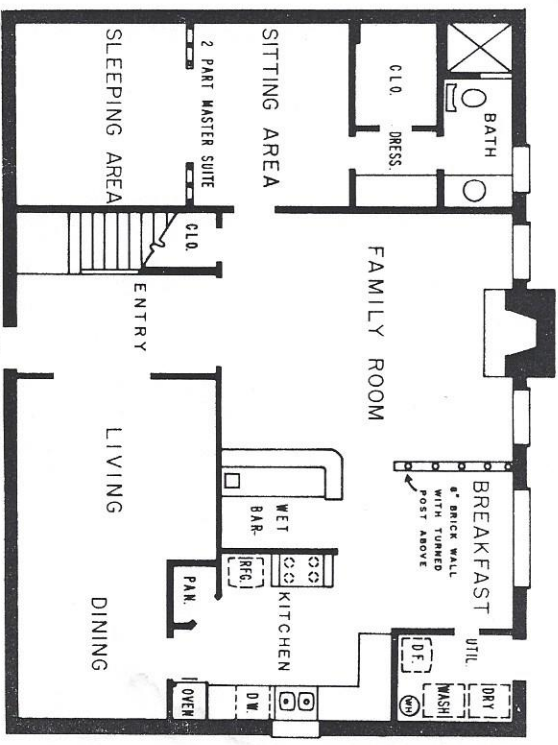

MODEL 2305 SPANISH #1

MODEL 2305 COLONIAL

MODEL 2305 SPANISH #2

# JOHN JESSIE HOMES INC.

BOX 35196

HOUSTON, TEXAS 77035

723-6773

MODEL 2238-B

MODEL 2238-C

- BRICK EXTERIOR
- WOOD SHINGLE ROOF
- FULLY INSULATED
- CENTRAL AIR CONDITIONING & HEATING
- BUILT-IN KITCHEN
- CERAMIC TILE BATHS
- NYLON CARPETING
- FULL paneled DEN
- TWO CAR ATTACHED GARAGE
- FOUR BEDROOMS
- WALK-IN CLOSETS
- WOOD BURNING FIREPLACE
- LARGE PATIO
- WET BAR

MODEL 2238