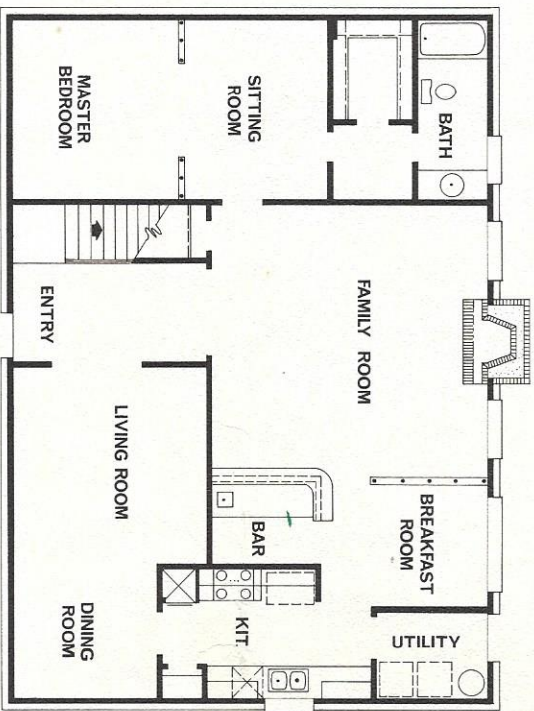

# JOHN JESSIE HOMES INC.

BOX 35196

HOUSTON, TEXAS 77035

723-6773

MODEL 2238-B

MODEL 2238-C

- BRICK EXTERIOR
- WOOD SHINGLE ROOF
- FULLY INSULATED
- CENTRAL AIR CONDITIONING & HEATING
- BUILT-IN KITCHEN
- CERAMIC TILE BATHS
- NYLON CARPETING
- FULL paneled DEN
- TWO CAR ATTACHED GARAGE
- FOUR BEDROOMS
- WALK-IN CLOSETS
- WOOD BURNING FIREPLACE
- LARGE PATIO
- WET BAR

MODEL 2238