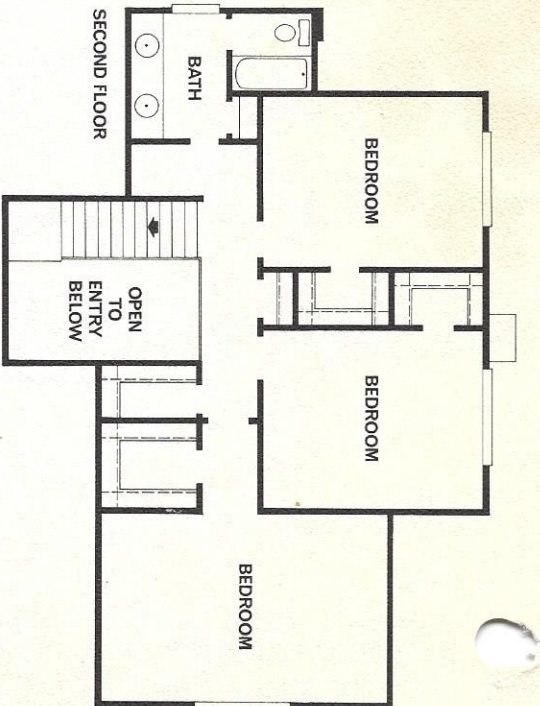

MODEL 2305 SPANISH #1

MODEL 2305 COLONIAL

MODEL 2305 SPANISH #2

# JOHN JESSIE HOMES INC.

BOX 35196

HOUSTON, TEXAS 77035

723-6773

MODEL 2238-B

MODEL 2238-C

- BRICK EXTERIOR
- WOOD SHINGLE ROOF
- FULLY INSULATED
- CENTRAL AIR CONDITIONING & HEATING
- BUILT-IN KITCHEN
- CERAMIC TILE BATHS
- NYLON CARPETING
- FULL paneled DEN
- TWO CAR ATTACHED GARAGE
- FOUR BEDROOMS
- WALK-IN CLOSETS
- WOOD BURNING FIREPLACE
- LARGE PATIO
- WET BAR

MODEL 2238