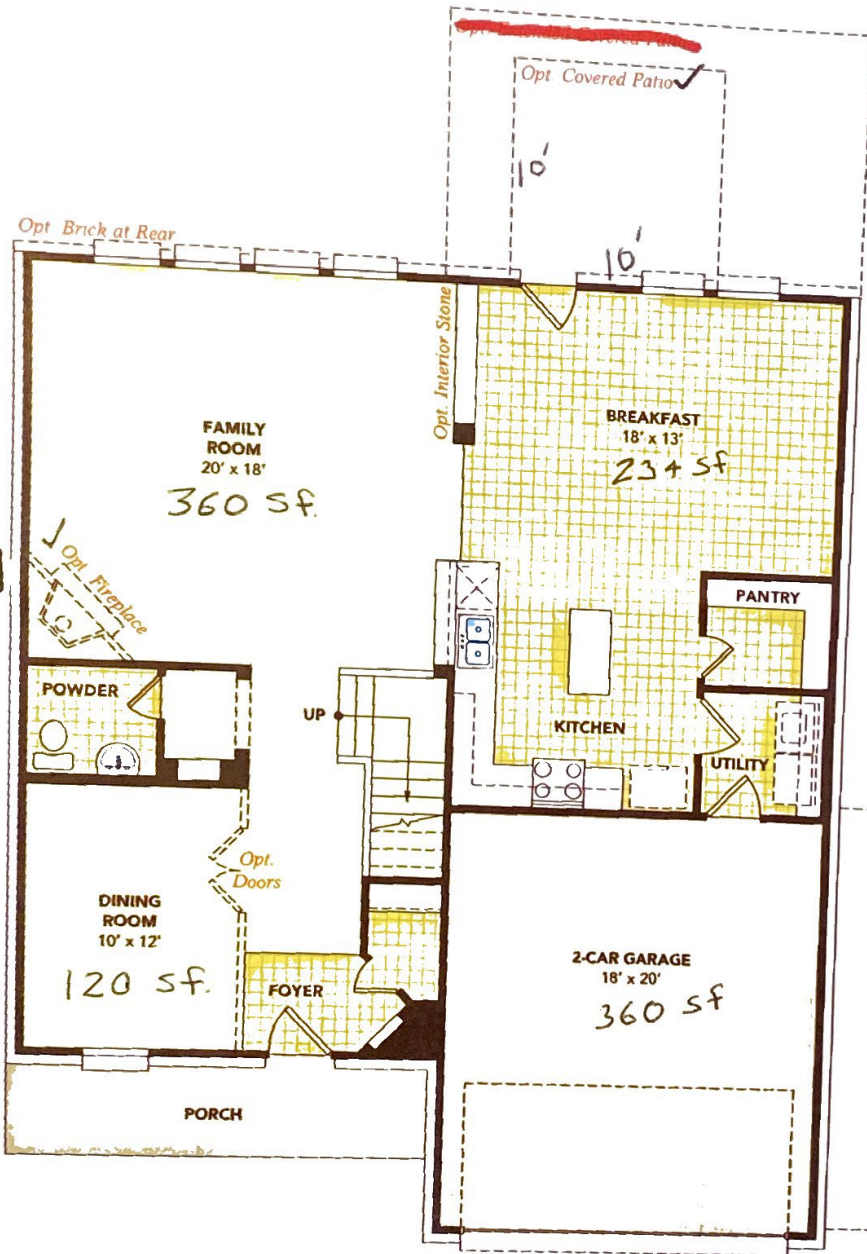

Gehan [★]HOMES

the Mimosa

Elevation P

2731 Square Feet

~~Options~~

Stories: 2 Baths: 2.5
Bedrooms: 4 Garages: 2

~~Study · 5th Bedroom and 3rd Bath · 3-Car Garage
Covered Patio · Outdoor Living~~

gehanhomes.com

the Mimosa

First Floor Plan

Opt. Bedroom #5 with Bath #3

Opt. Kitchen

Opt. Study

Opt. 5' Garage Side Extension

Opt. 3-Car Garage

the Mimosa

Second Floor Plan