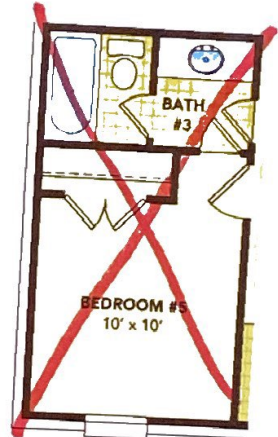

Gehan [★]HOMES

the Mimosa

Elevation P

2731 Square Feet

~~Options~~

Stories: 2 Baths: 2.5
Bedrooms: 4 Garages: 2

~~Study · 5th Bedroom and 3rd Bath · 3-Car Garage
Covered Patio · Outdoor Living~~

gehanhomes.com

the Mimosa

First Floor Plan

Opt. Bedroom #5 with Bath #3

Opt. Kitchen

Opt. Study

Opt. 5' Garage Side Extension

Opt. 3-Car Garage

the Mimosa

Second Floor Plan