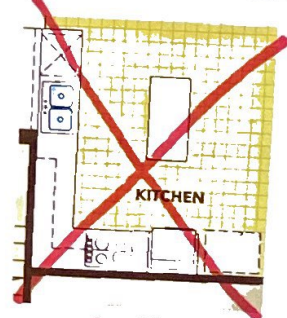

Gehan [★]HOMES

the Mimosa

Elevation P

2731 Square Feet

~~Options~~

Stories: 2 Baths: 2.5
Bedrooms: 4 Garages: 2

~~Study · 5th Bedroom and 3rd Bath · 3-Car Garage
Covered Patio · Outdoor Living~~

gehanhomes.com

the Mimosa

First Floor Plan

Opt. Bedroom #5 with Bath #3

Opt. Kitchen

Opt. Study

Opt. 5' Garage Side Extension

Opt. 3-Car Garage

the Mimosa

Second Floor Plan