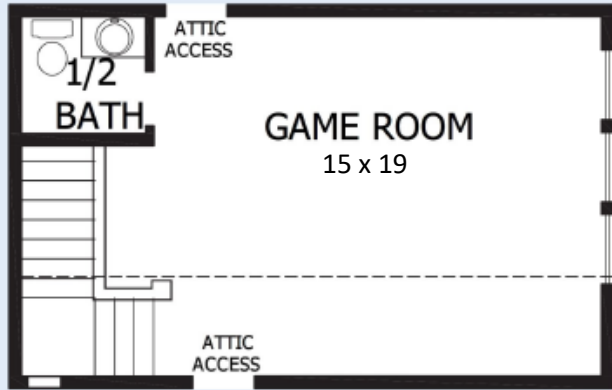

THE KYRA

5206 CRIM HILL DRIVE

2,201 sq. ft. • 3 Bedrooms • 2 Full Baths • 1 Half Bath • 2 Car Garage

14490031 HOU

4/30/2021