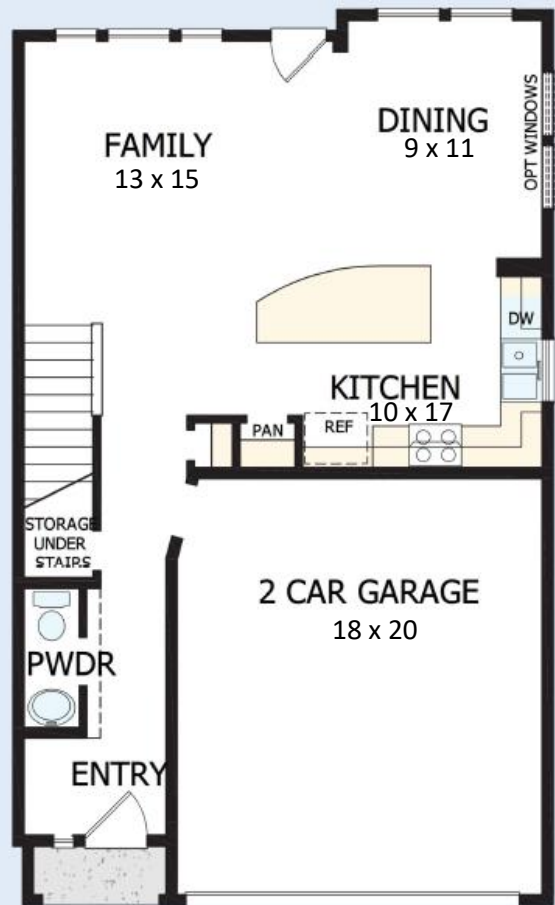

THE KYRA

5206 CRIM HILL DRIVE

2,201 sq. ft. • 3 Bedrooms • 2 Full Baths • 1 Half Bath • 2 Car Garage

14490031 HOU

4/30/2021