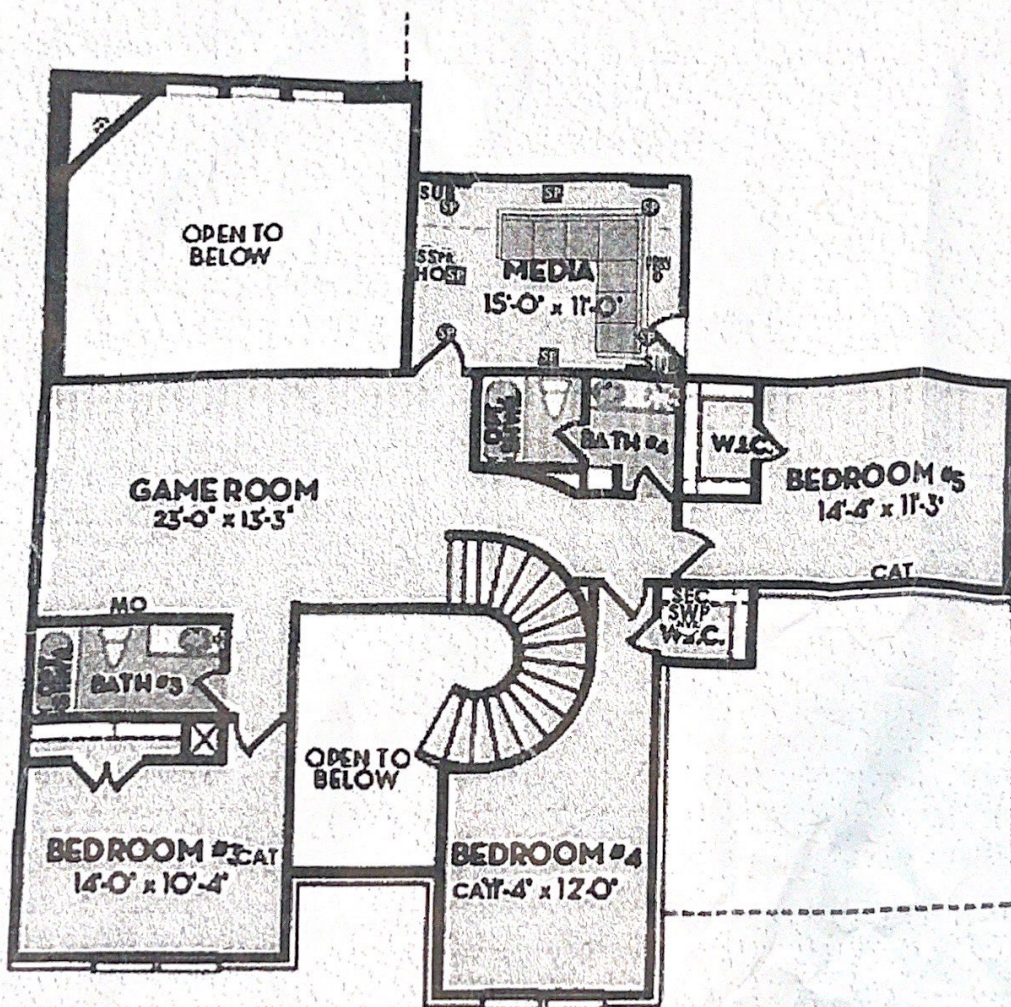

17515 Cypress Hill Dr. - Peters

Floor 1 of 2
Plan - Frisco
Suncreek Estates
Security Level 1

17515 Cypress Hill Dr. - Peters

Floor 2 of 2

Plan - Frisco

Suncreek Estates

Security Level 1

TV / INTERNET / PHONE

- CAT - Phone/Data location (1-CAT5e)
- ENT - Home Entertainment Location (1-CAT5e/2-RG6)
- HO - Home Office (2-CAT5e/1-RG6)
- HN - Home Network- (3-CAT5e/ 1-RG6)
- MO - Media Outlet (1-RG6/1-CAT5e)
- NP - Network Plate (2-CAT5e)
- SWP - Structure Wire Panel location
- TV - TV location (1-RG6)
- UNV - Universal Outlet Location (2-CAT5e/2-RG6)
- WAP - Wireless Access Point Prewire (1-CAT5e)

AUDIO

- INT - Intercom Station Prewire Location (1-CAT5e)
- IMU - Intercom Master Unit Location
- SS - Surround Sound Prewire Homerun
- ST - Stereo Speaker Prewire Homerun (Includes a VC prewire)
- IFW - In-Wall Speaker Prewire (16/2)
(Prewired at 5'6" unless otherwise noted)
- IC - In-Ceiling Speaker Prewire (16/2)
(CANNOT be prewired over 12')
- ATMOS - ATMOS Speaker prewire (16/2)
(Side speakers go to in-ceiling)
- SUB - Subwoofer- (1-RG6)