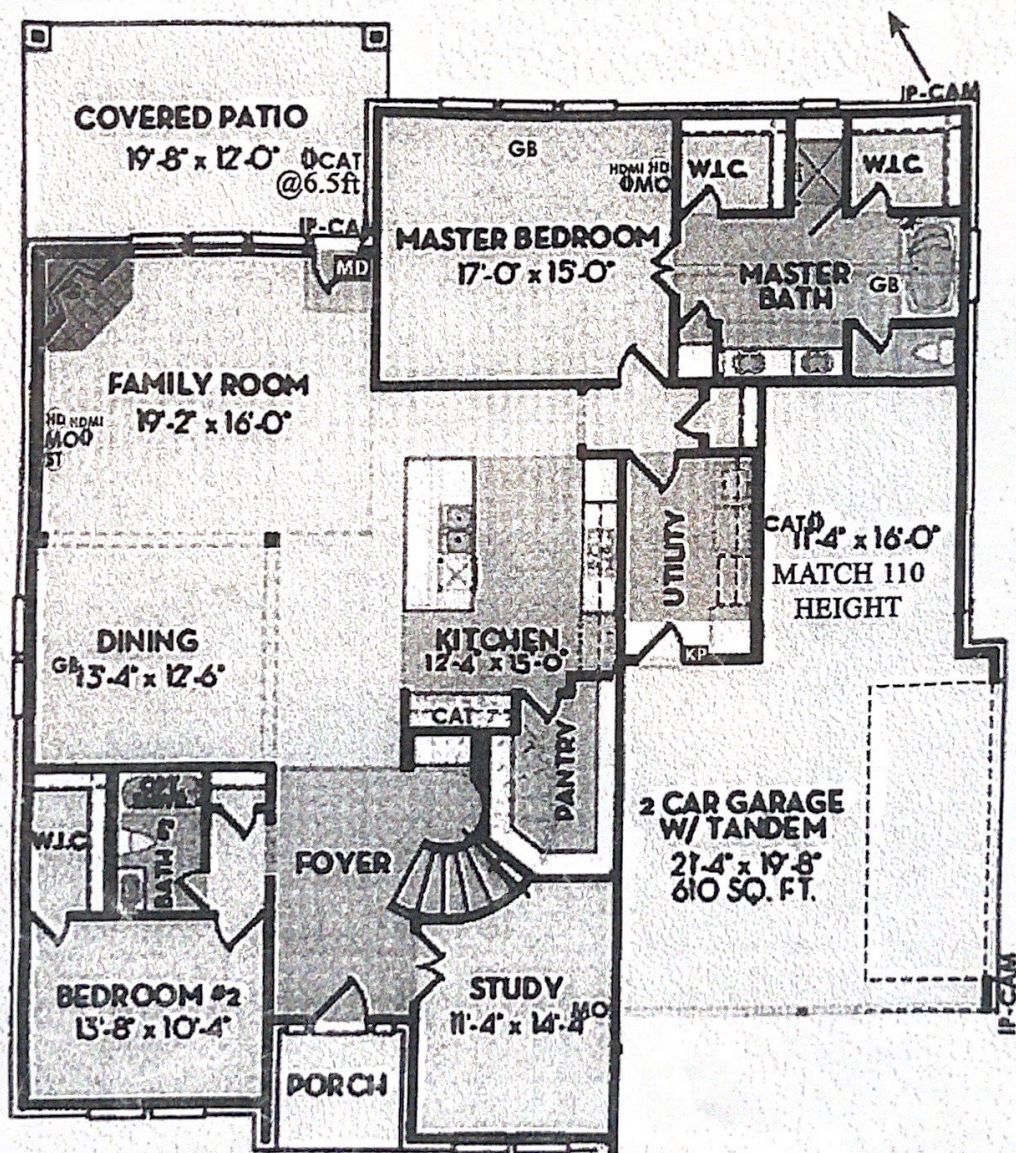

17515 Cypress Hill Dr. - Peters

Floor 1 of 2
Plan - Frisco
Suncreek Estates
Security Level 1

17515 Cypress Hill Dr. - Peters

Floor 2 of 2

Plan - Frisco

Suncreek Estates

Security Level 1

TV / INTERNET / PHONE

- CAT - Phone/Data location (1-CAT5e)
- ENT - Home Entertainment Location (1-CAT5e/2-RG6)
- HO - Home Office (2-CAT5e/1-RG6)
- HN - Home Network- (3-CAT5e/ 1-RG6)
- MO - Media Outlet (1-RG6/1-CAT5e)
- NP - Network Plate (2-CAT5e)
- SWP - Structure Wire Panel location
- TV - TV location (1-RG6)
- UNV - Universal Outlet Location (2-CAT5e/2-RG6)
- WAP - Wireless Access Point Prewire (1-CAT5e)

AUDIO

- INT - Intercom Station Prewire Location (1-CAT5e)
- IMU - Intercom Master Unit Location
- SS - Surround Sound Prewire Homerun
- ST - Stereo Speaker Prewire Homerun (Includes a VC prewire)
- IFW - In-Wall Speaker Prewire (16/2)
(Prewired at 5'6" unless otherwise noted)
- IC - In-Ceiling Speaker Prewire (16/2)
(CANNOT be prewired over 12')
- ATMOS - ATMOS Speaker prewire (16/2)
(Side speakers go to in-ceiling)
- SUB - Subwoofer- (1-RG6)