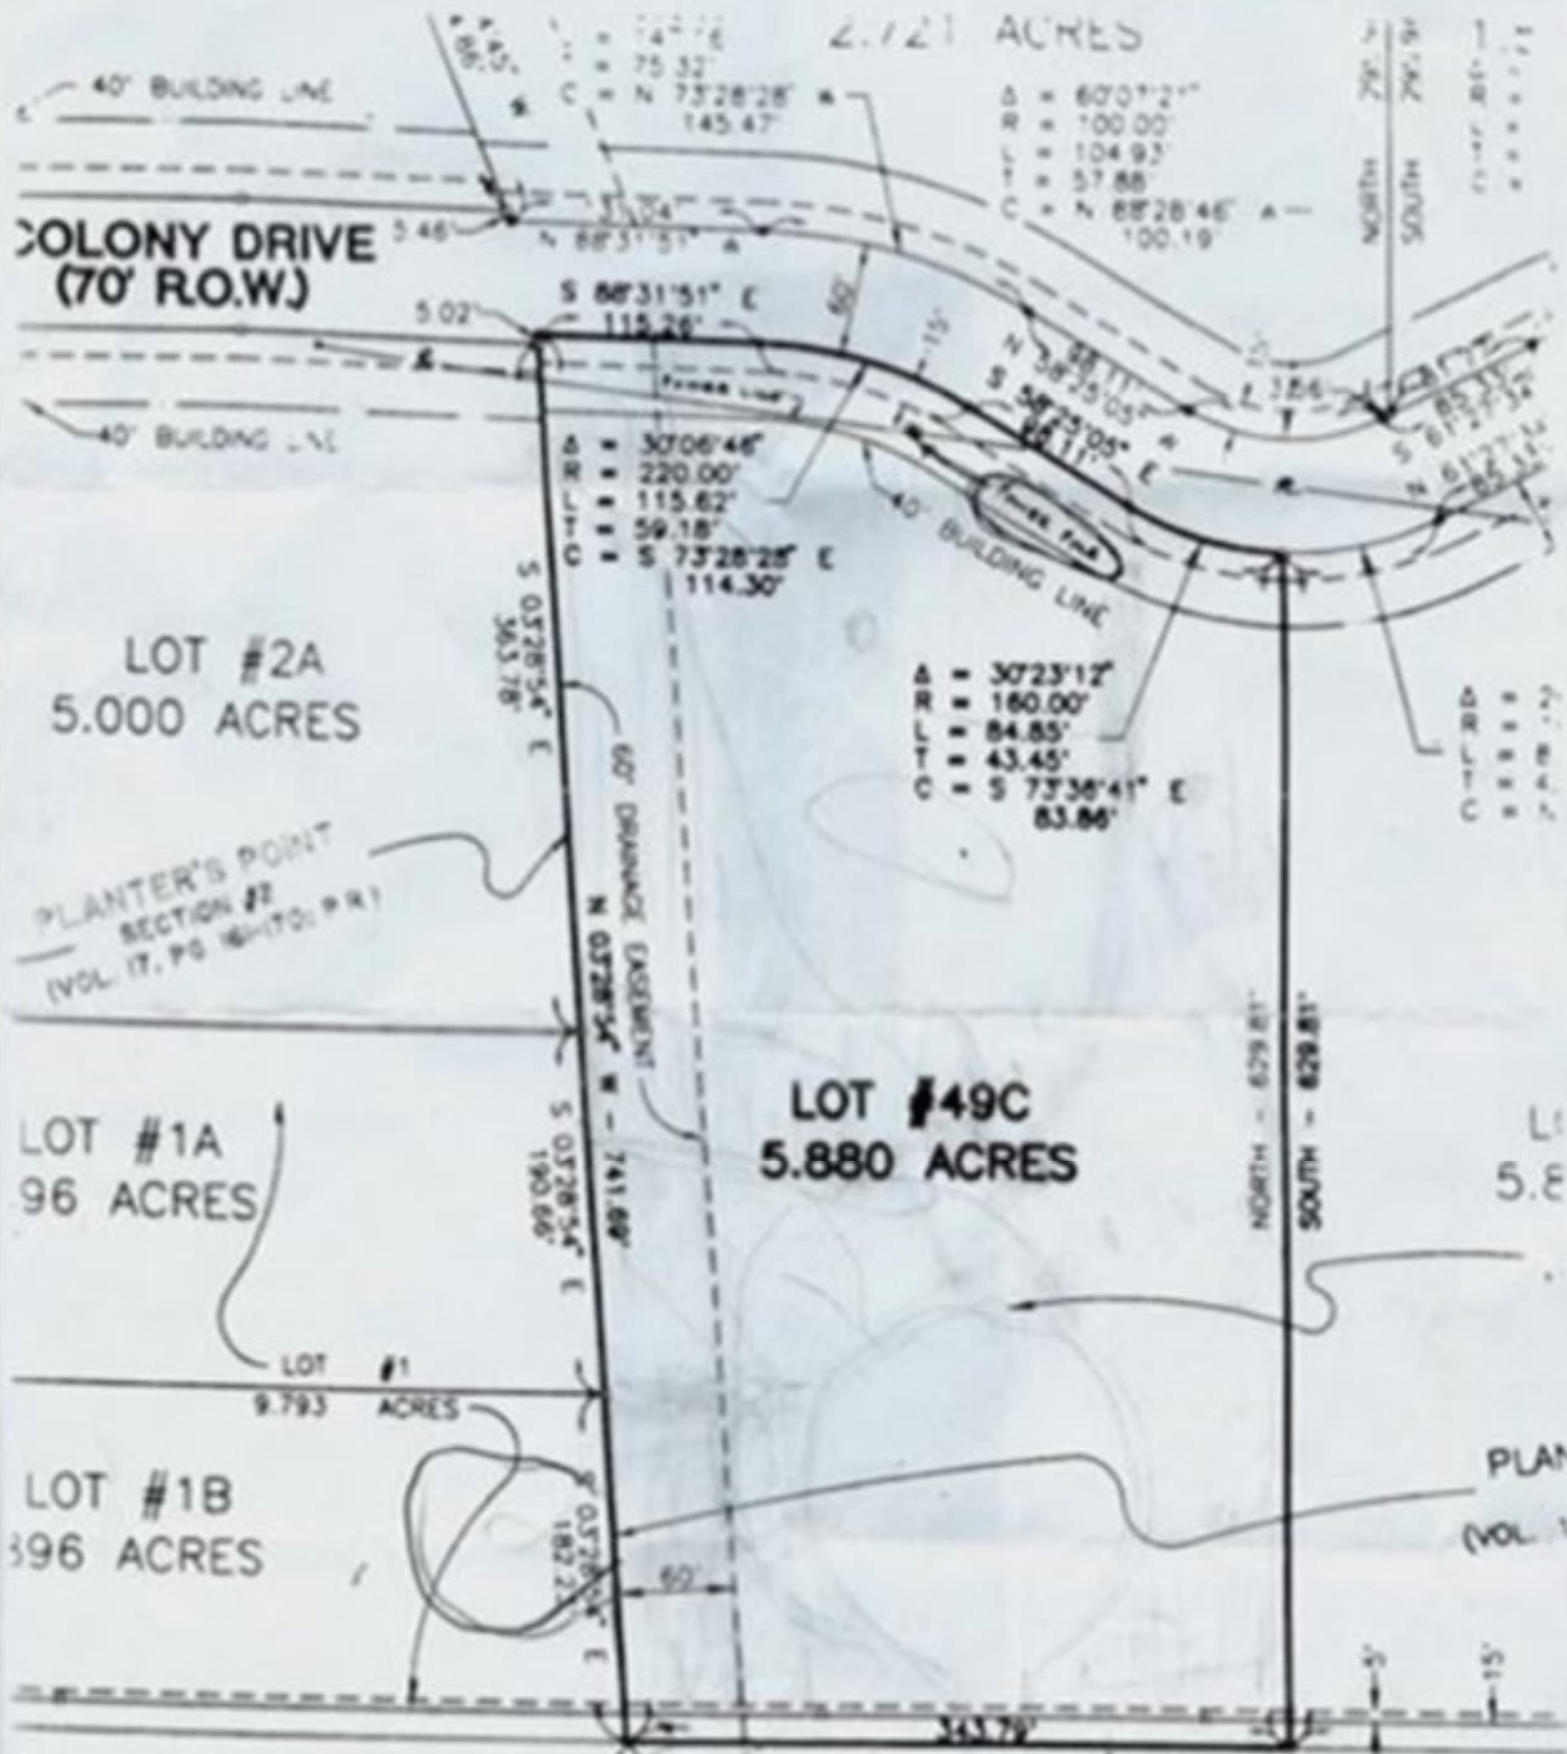

COLONY DRIVE  
(70' R.O.W.)

LOT #2A  
5.000 ACRES

LOT #1A  
96 ACRES

LOT #1B  
396 ACRES

LOT #49C  
5.880 ACRES

2.121 ACRES

64 Taxes = \$419.84

road frontage 372.08'

*Arlyton School District*

R239971

(on Colony Drive) Number  
St. on City Rd #30  
west of Ea.)  
Fulton Avenue St. Ark

POINT OF BEGINNING  
SOUTHEAST CORNER PLANTER'S POINT  
SECTION #2, T17N, R17E, S17E