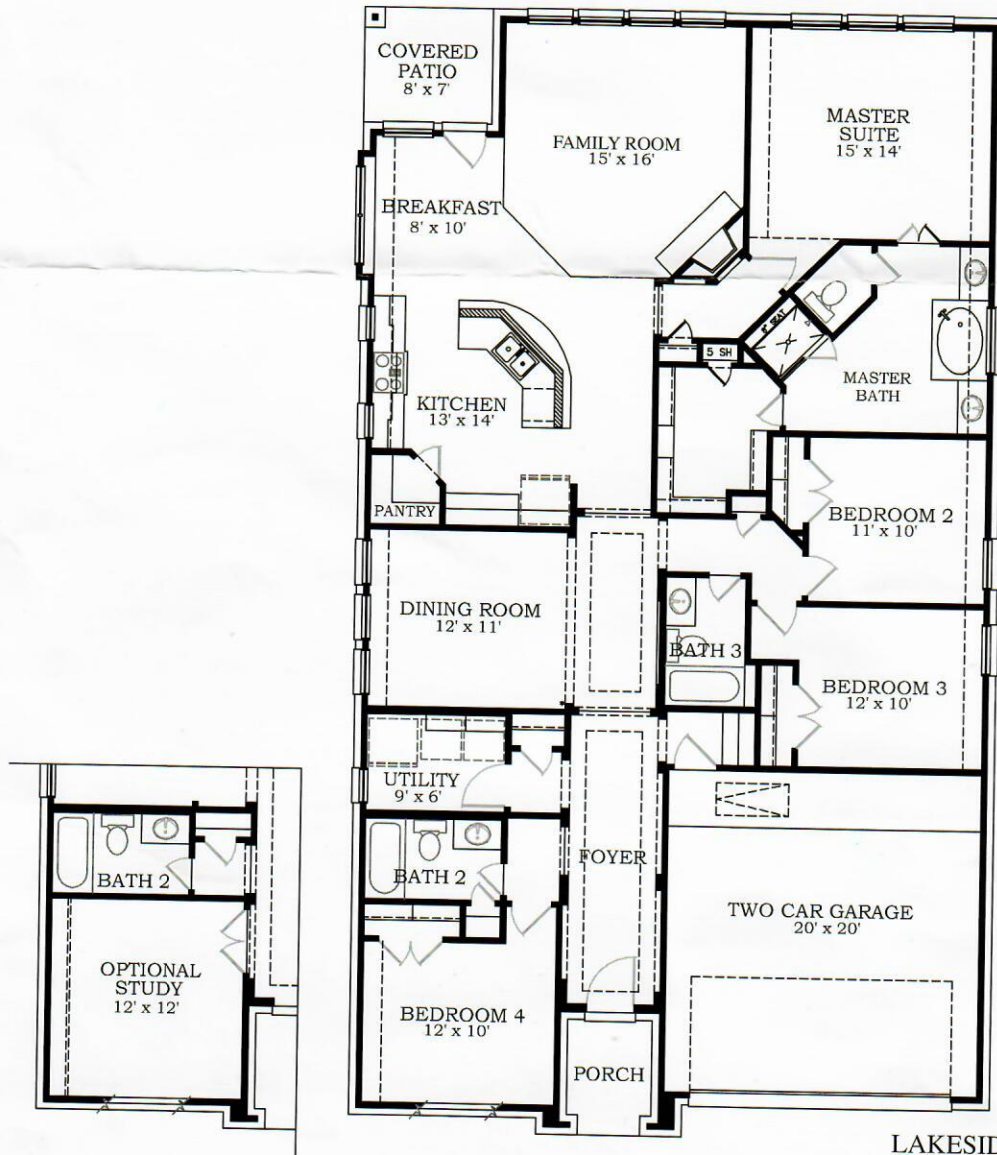

Whitney

4 Bedrooms | 3 Baths

2,214 Sq. Ft. Total

LAKESIDE COLLECTION
PLAN #4333

LENNAR.COM

Quality homes since 1954

Plans and elevations are artist's renderings and may contain options, which are not standard on all models. Lennar reserves the right to make changes to these floor plans, specifications, dimensions and elevations without prior notice. Stated dimensions and square footage are approximate and should not be used as representation of the home's precise or actual size. Any statement, verbal or written, regarding "under air" or "finished area" or any other description or modifier of the square footage size of any home is a shorthand description of the manner in which the square footage was estimated and should not be construed to indicate certainty. Copyright © 2011 Lennar Corporation. Lennar and the Lennar logo are registered service marks of Lennar Corporation and/or its subsidiaries. 12/12