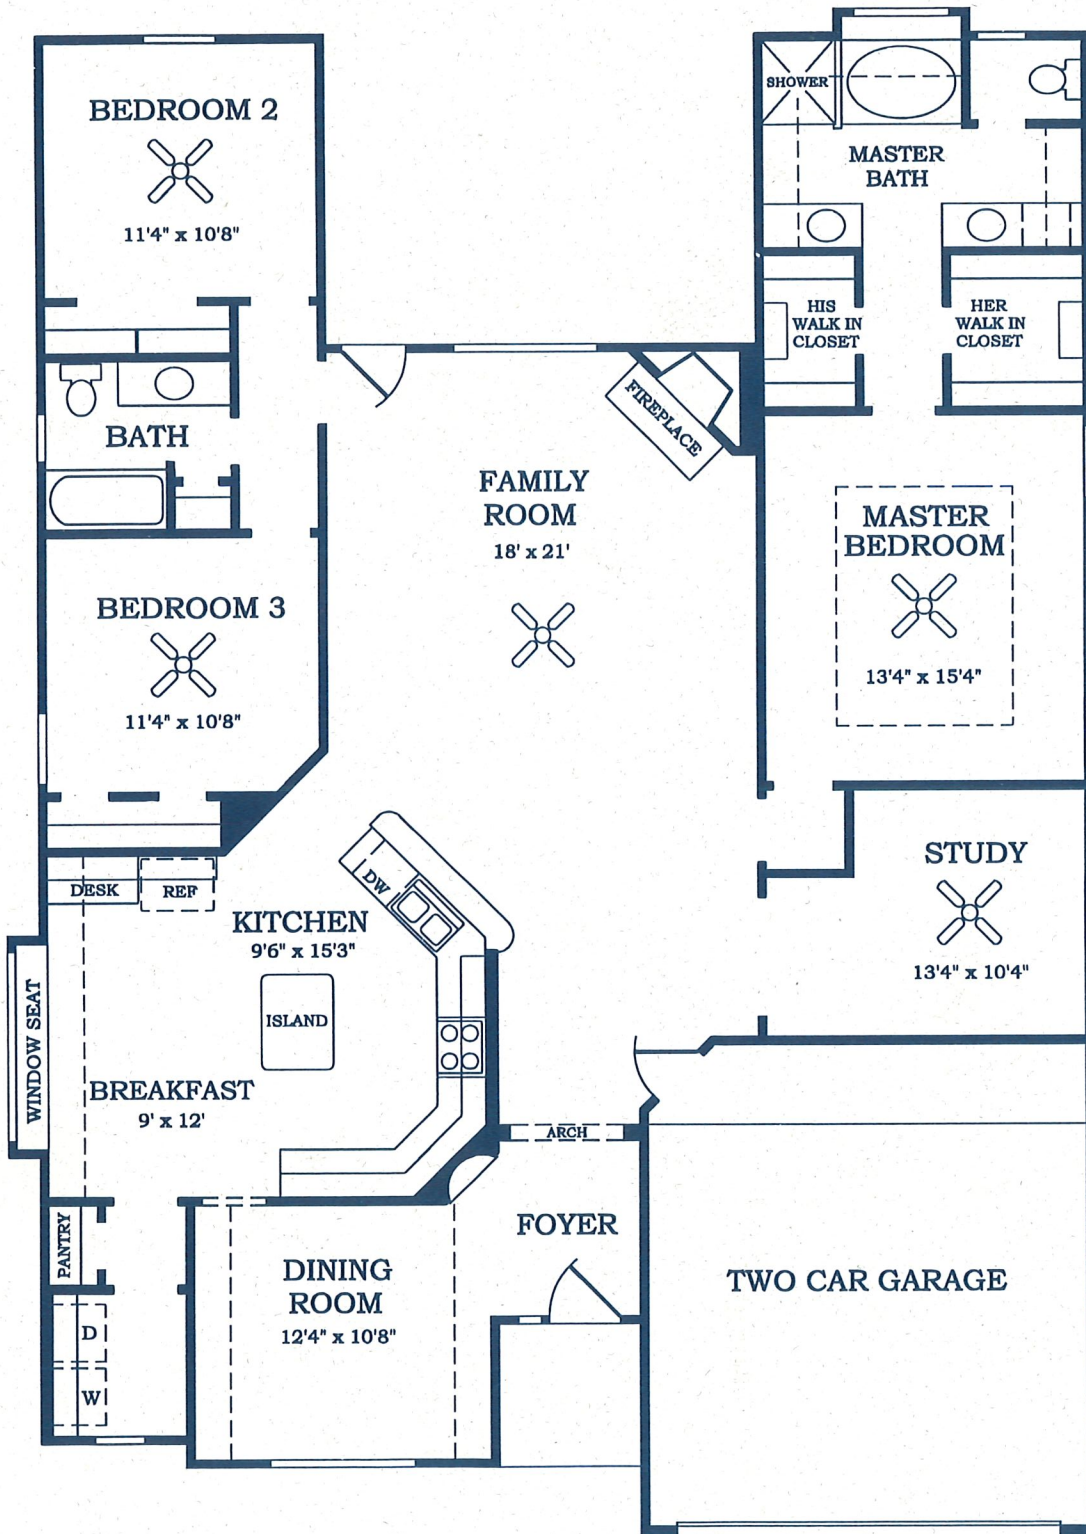

The Liberty

A

The Liberty

MODEL #4150
THREE BEDROOMS AND STUDY, TWO BATHS, FORMAL DINING ROOM, ISLAND KITCHEN, LARGE FAMILY ROOM.
TWO-CAR ATTACHED GARAGE.
APPROXIMATELY 2130 SQ. FT.

Lennar
Homes, since 1954