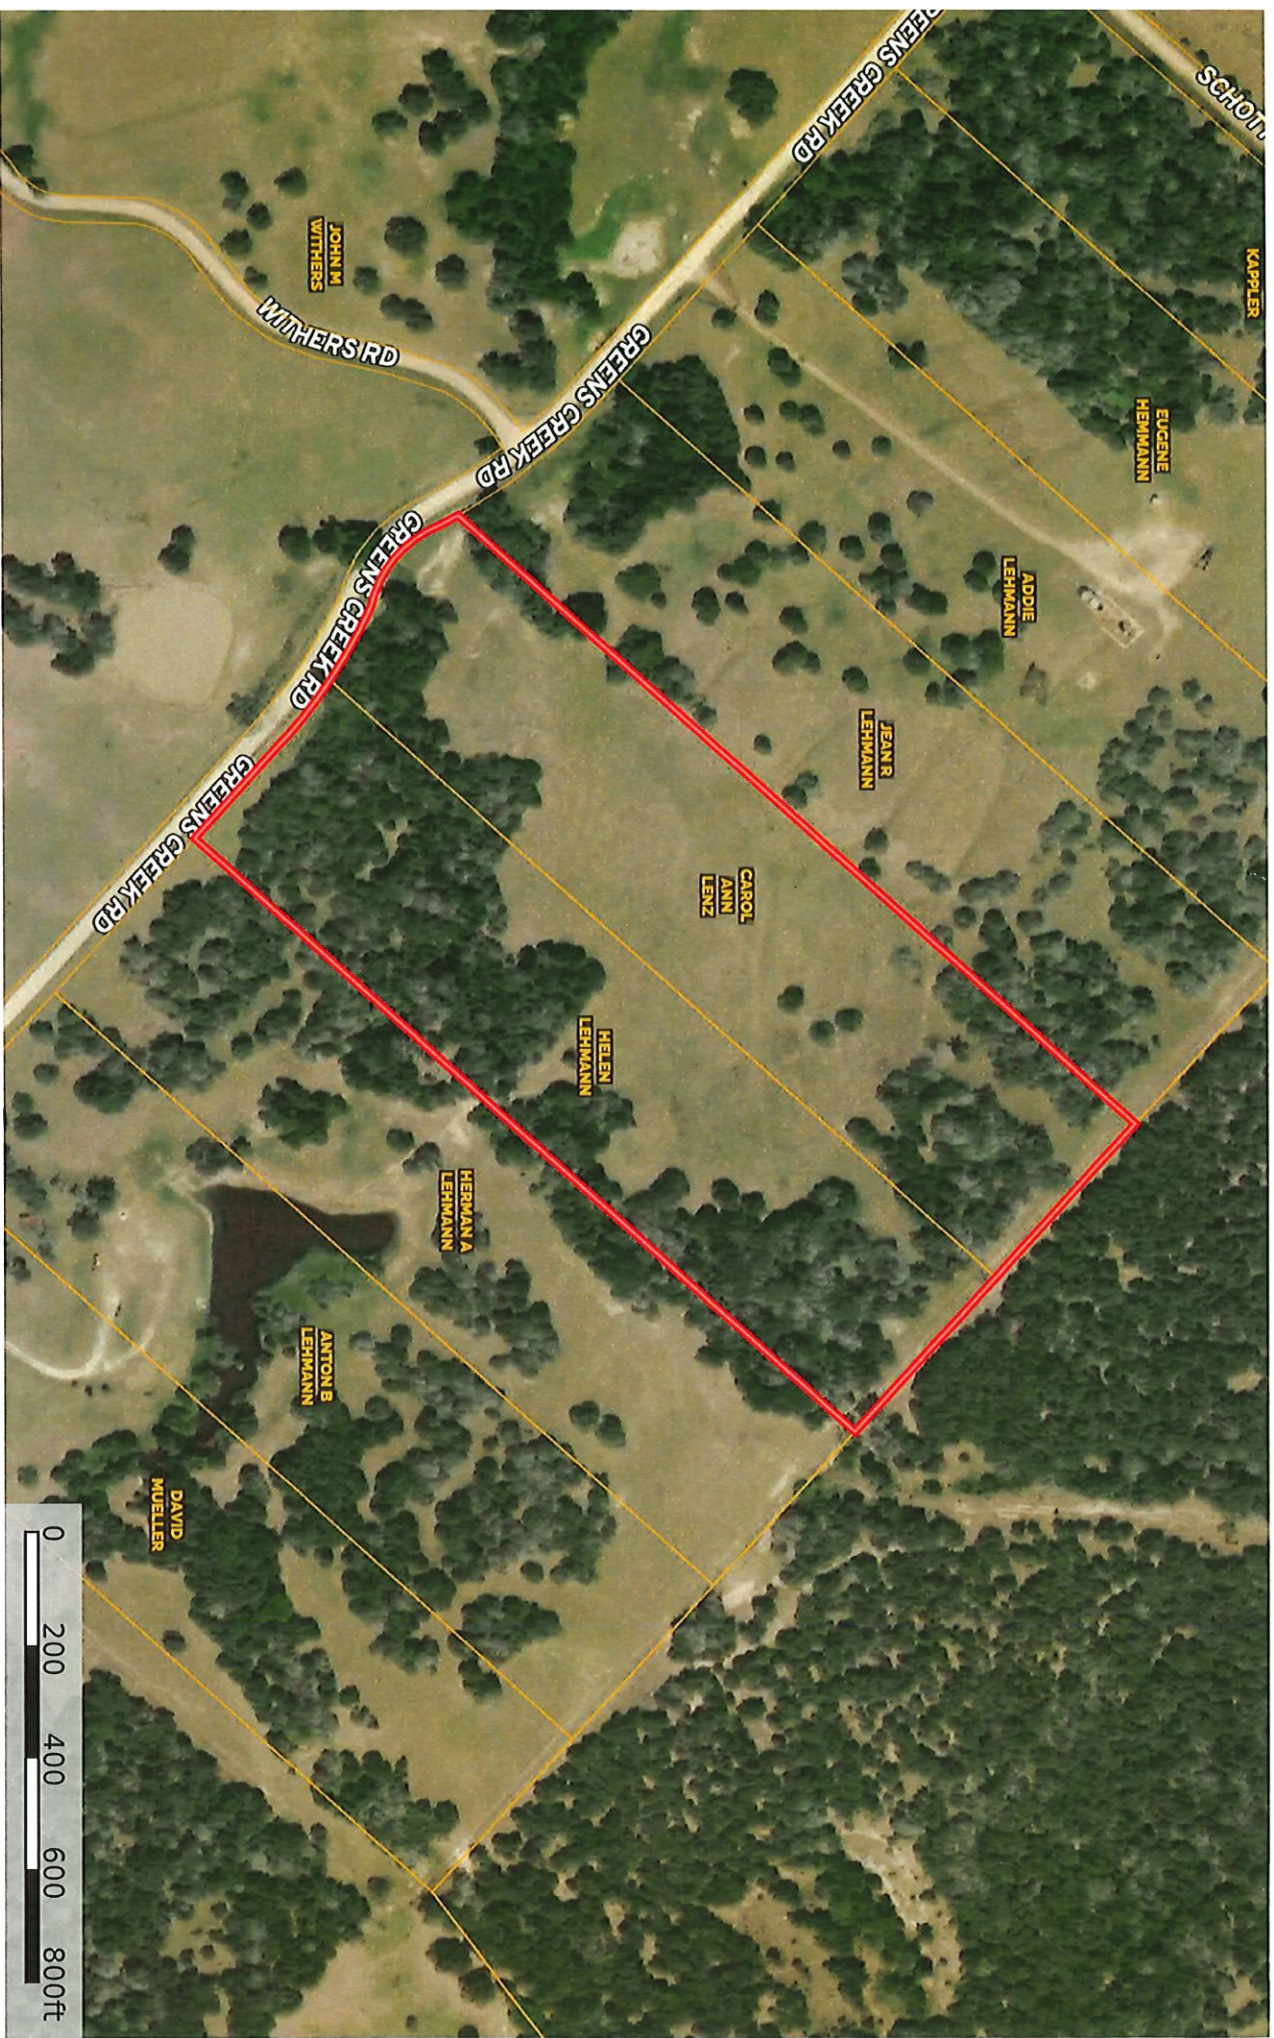

20 AC tract--Thornton/Lenz/VonMinden/Mihelich
Texas, AC +/-

 Boundary

Jan Carroll

 The information contained herein was obtained from sources deemed to be reliable. Mapbox Services makes no warranties or guarantees as to the completeness or accuracy thereof.