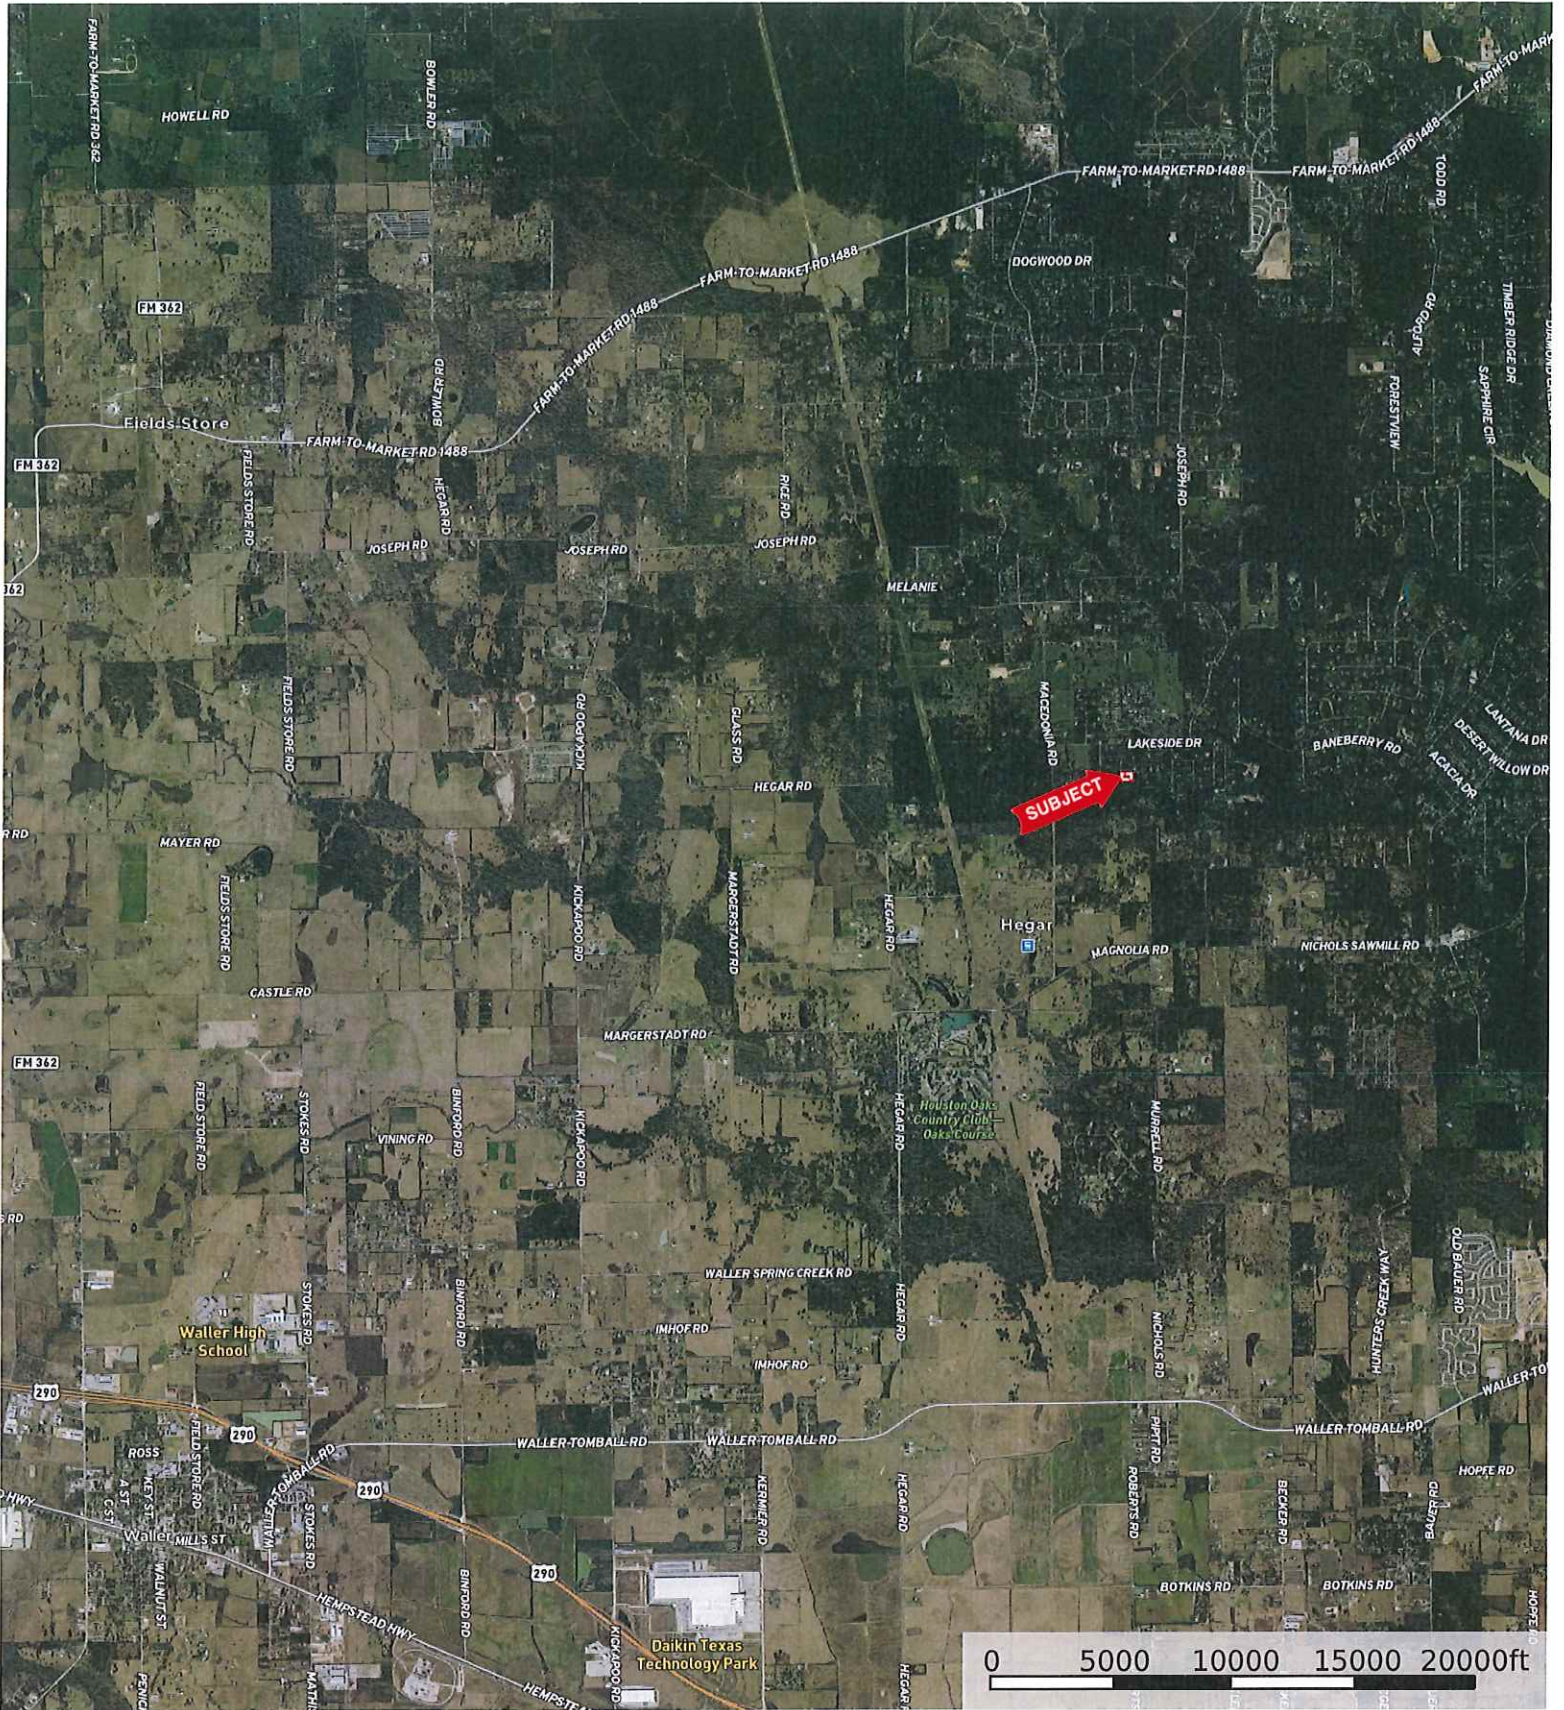

24570 Old Creek Ln.
Waller County, Texas, AC +/-

 Boundary

24570 Old Creek Ln.
Waller County, Texas, AC +/-

 Boundary

24570 Old Creek Ln.
 Waller County, Texas, AC +/-

- Boundary
- 100 Year Floodplain
- 500 Year Floodplain
- Floodway
- Special
- Unmapped/ Not

24570 Old Creek Ln.
Waller County, Texas, AC +/-

- Boundary
- 100 Year Floodplain
- 500 Year Floodplain
- Floodway
- Special
- Unmapped/Not