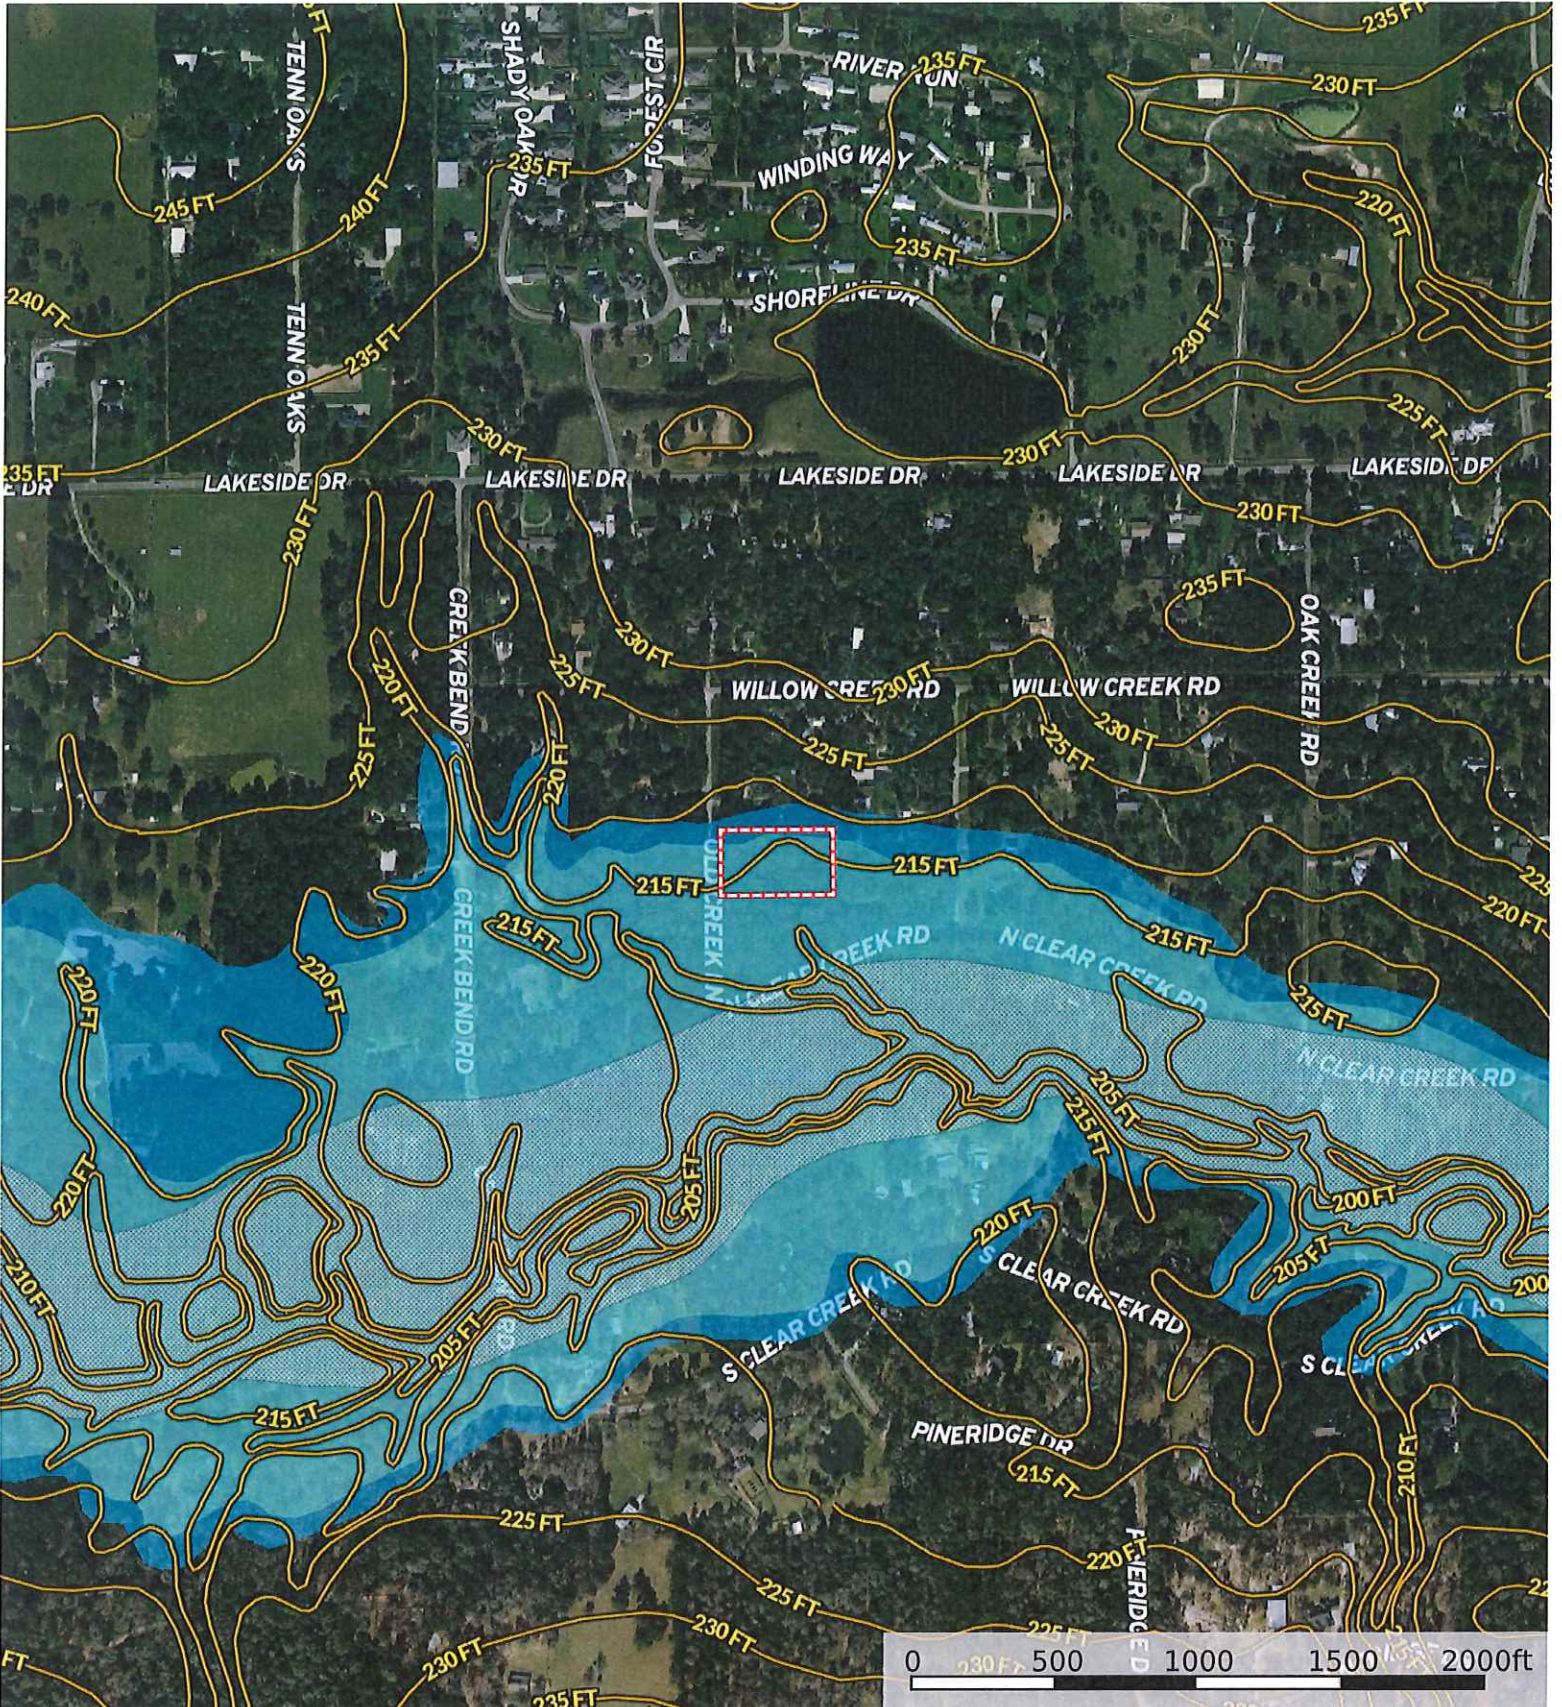

24570 Old Creek Ln.
Waller County, Texas, AC +/-

 Boundary

24570 Old Creek Ln.
Waller County, Texas, AC +/-

 Boundary

24570 Old Creek Ln.
 Waller County, Texas, AC +/-

- Boundary
- 100 Year Floodplain
- 500 Year Floodplain
- Floodway
- Special
- Unmapped/ Not

24570 Old Creek Ln.
Waller County, Texas, AC +/-

- Boundary
- 100 Year Floodplain
- 500 Year Floodplain
- Floodway
- Special
- Unmapped/Not