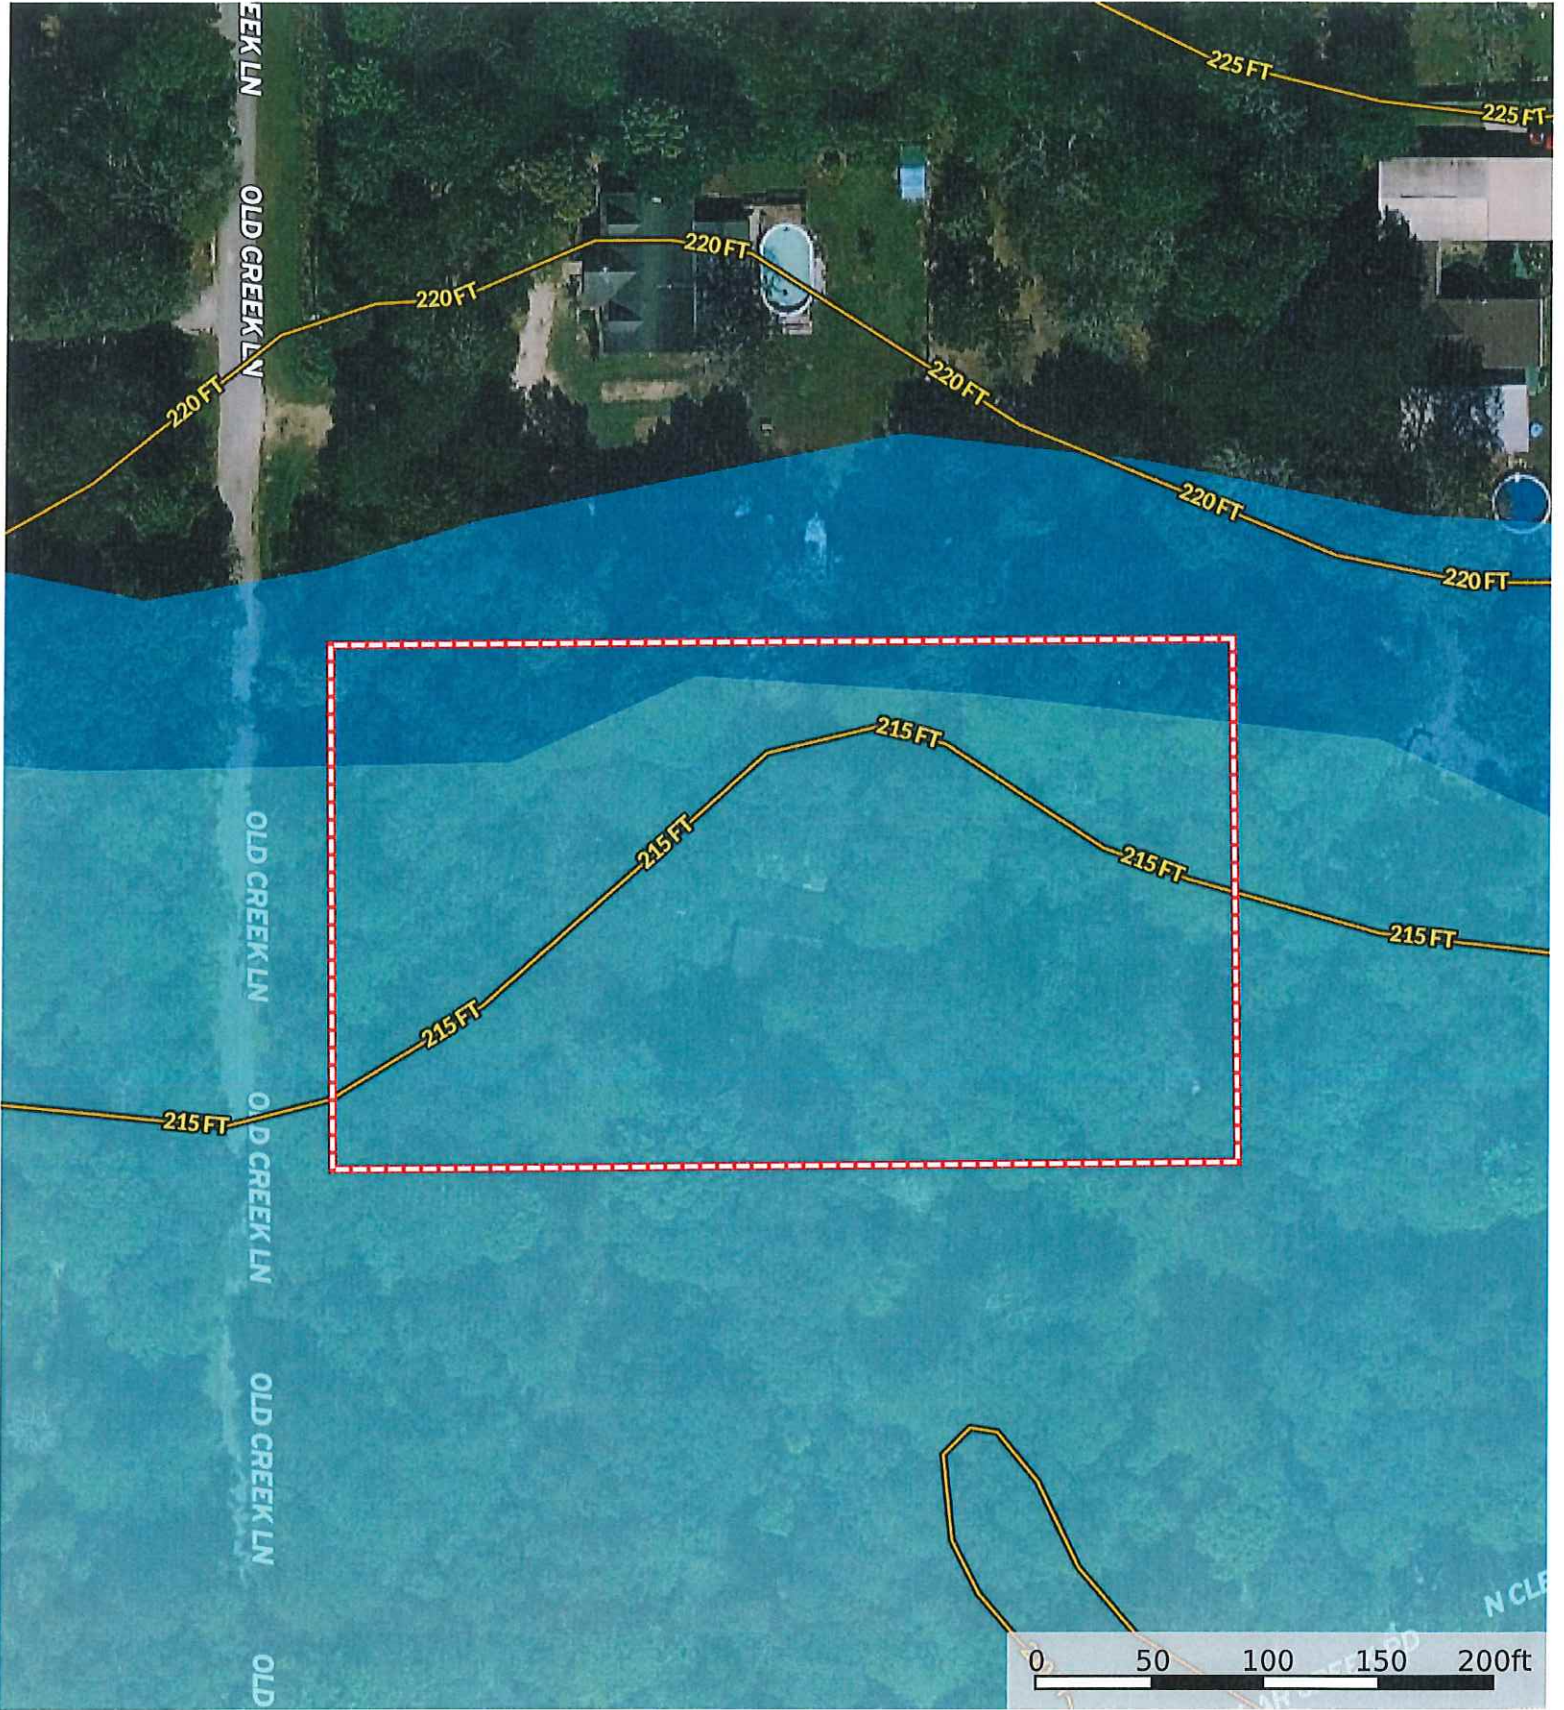

24570 Old Creek Ln.
Waller County, Texas, AC +/-

 Boundary

24570 Old Creek Ln.
Waller County, Texas, AC +/-

 Boundary

24570 Old Creek Ln.
 Waller County, Texas, AC +/-

- Boundary
- 100 Year Floodplain
- 500 Year Floodplain
- Floodway
- Special
- Unmapped/ Not

24570 Old Creek Ln.
Waller County, Texas, AC +/-

- Boundary
- 100 Year Floodplain
- 500 Year Floodplain
- Floodway
- Special
- Unmapped/Not