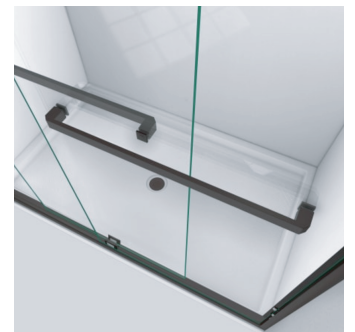

ILLUMINATED
BACK LIGHT
MIRROR

EMSER TILE TERAZIO
TILE & STONE FLOOR

WHITE STACH BOND
VERTICAL TILE

MODERN STYLE
BATHROOM VANITY

BLACK THERMOSTATIC
SHOWER SYSTEM

SIMPLE
MODERN
HARDWARE

CEMENT
ACCENT WALL

WHITE MARBLE
COUNTERTOP

BLACK FLAT MODERN
CABINET PULLS

24" SQUARE GREY CEMENT TILE

BLACK ACCENT CLEAR
SHOWER DOOR