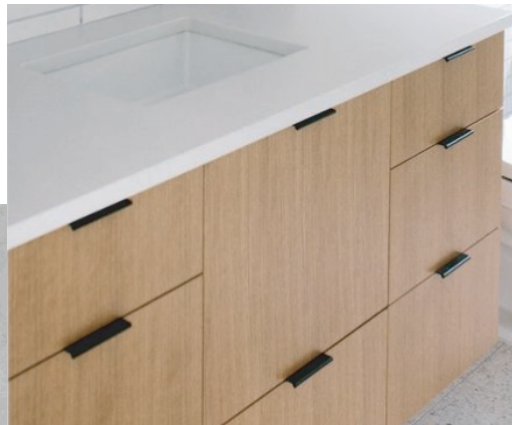

LIGHT CEMENT FLOORS (1ST FLOOR)

HANDS FREE
MATTE BLACK
KITCHEN FAUCET

WOOD FLOORS (2ND FLOOR)

KITCHEN ISLAND
SW Peppercorn

WHITE QUARTZ
KITCHEN ISLAND

GOLD VANITY
LIGHT BAR

BAYOU STREET

ALL BATHROOM SELECTIONS

ILLUMINATED
BACK LIGHT
MIRROR

EMSER TILE TERAZIO
TILE & STONE FLOOR

WHITE STACH BOND
VERTICAL TILE

MODERN STYLE
BATHROOM VANITY

BLACK THERMOSTATIC
SHOWER SYSTEM

SIMPLE
MODERN
HARDWARE

CEMENT
ACCENT WALL

WHITE MARBLE
COUNTERTOP

BLACK FLAT MODERN
CABINET PULLS

24" SQUARE GREY CEMENT TILE

BLACK ACCENT CLEAR
SHOWER DOOR