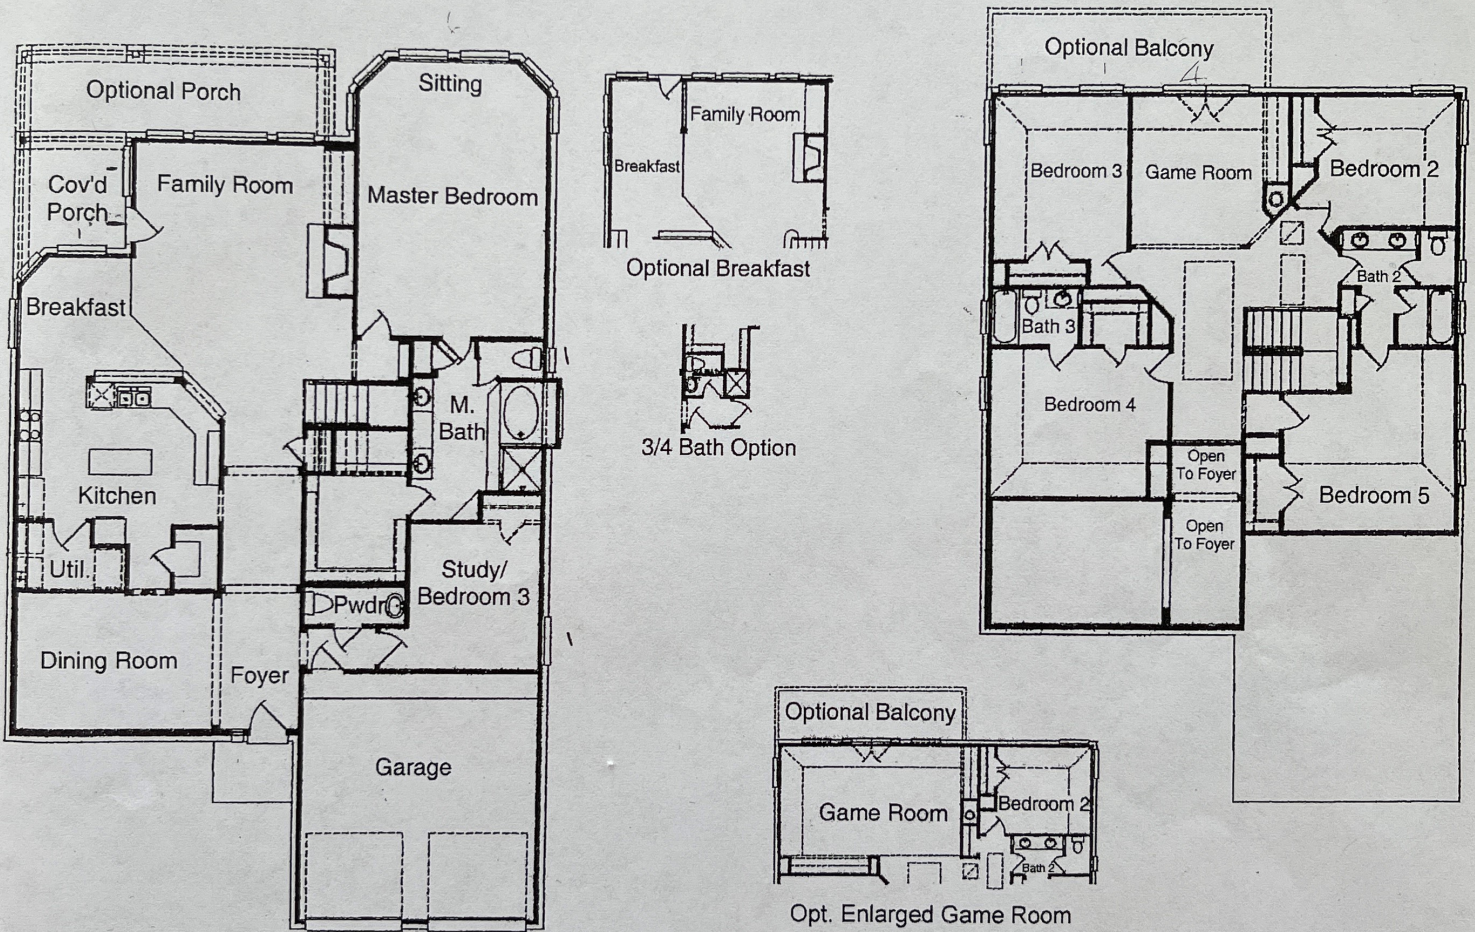

The Vaughn II
Plan 3680

3680 Sq. Ft.

Floorplans are artists' renderings and are subject to changes and modifications without notice. All square footage and dimensions are approximate.