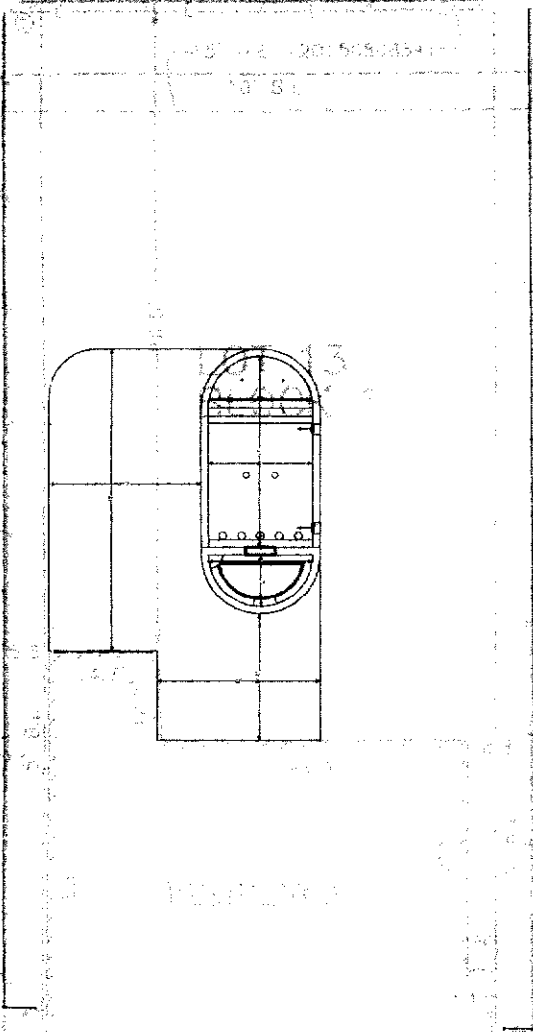

N114°58'E 70.96'

ONE 3/4" = 1"

ONE 3/4" = 1"

LOT 13

LOT 14

N72°18'02"W 184.12'

N72°18'02"W 184.12'

**St. Croix Pools**  
 St. Croix Pools  
 1111 League Lane Rd.  
 #160  
 Conroe, TX 77304

7545  
 TYLER RUN BOULEVARD  
 (80' R.O.W.)

Tim and Pat Maley  
 7545 Tyler Run Blvd.  
 Conroe, TX 77304