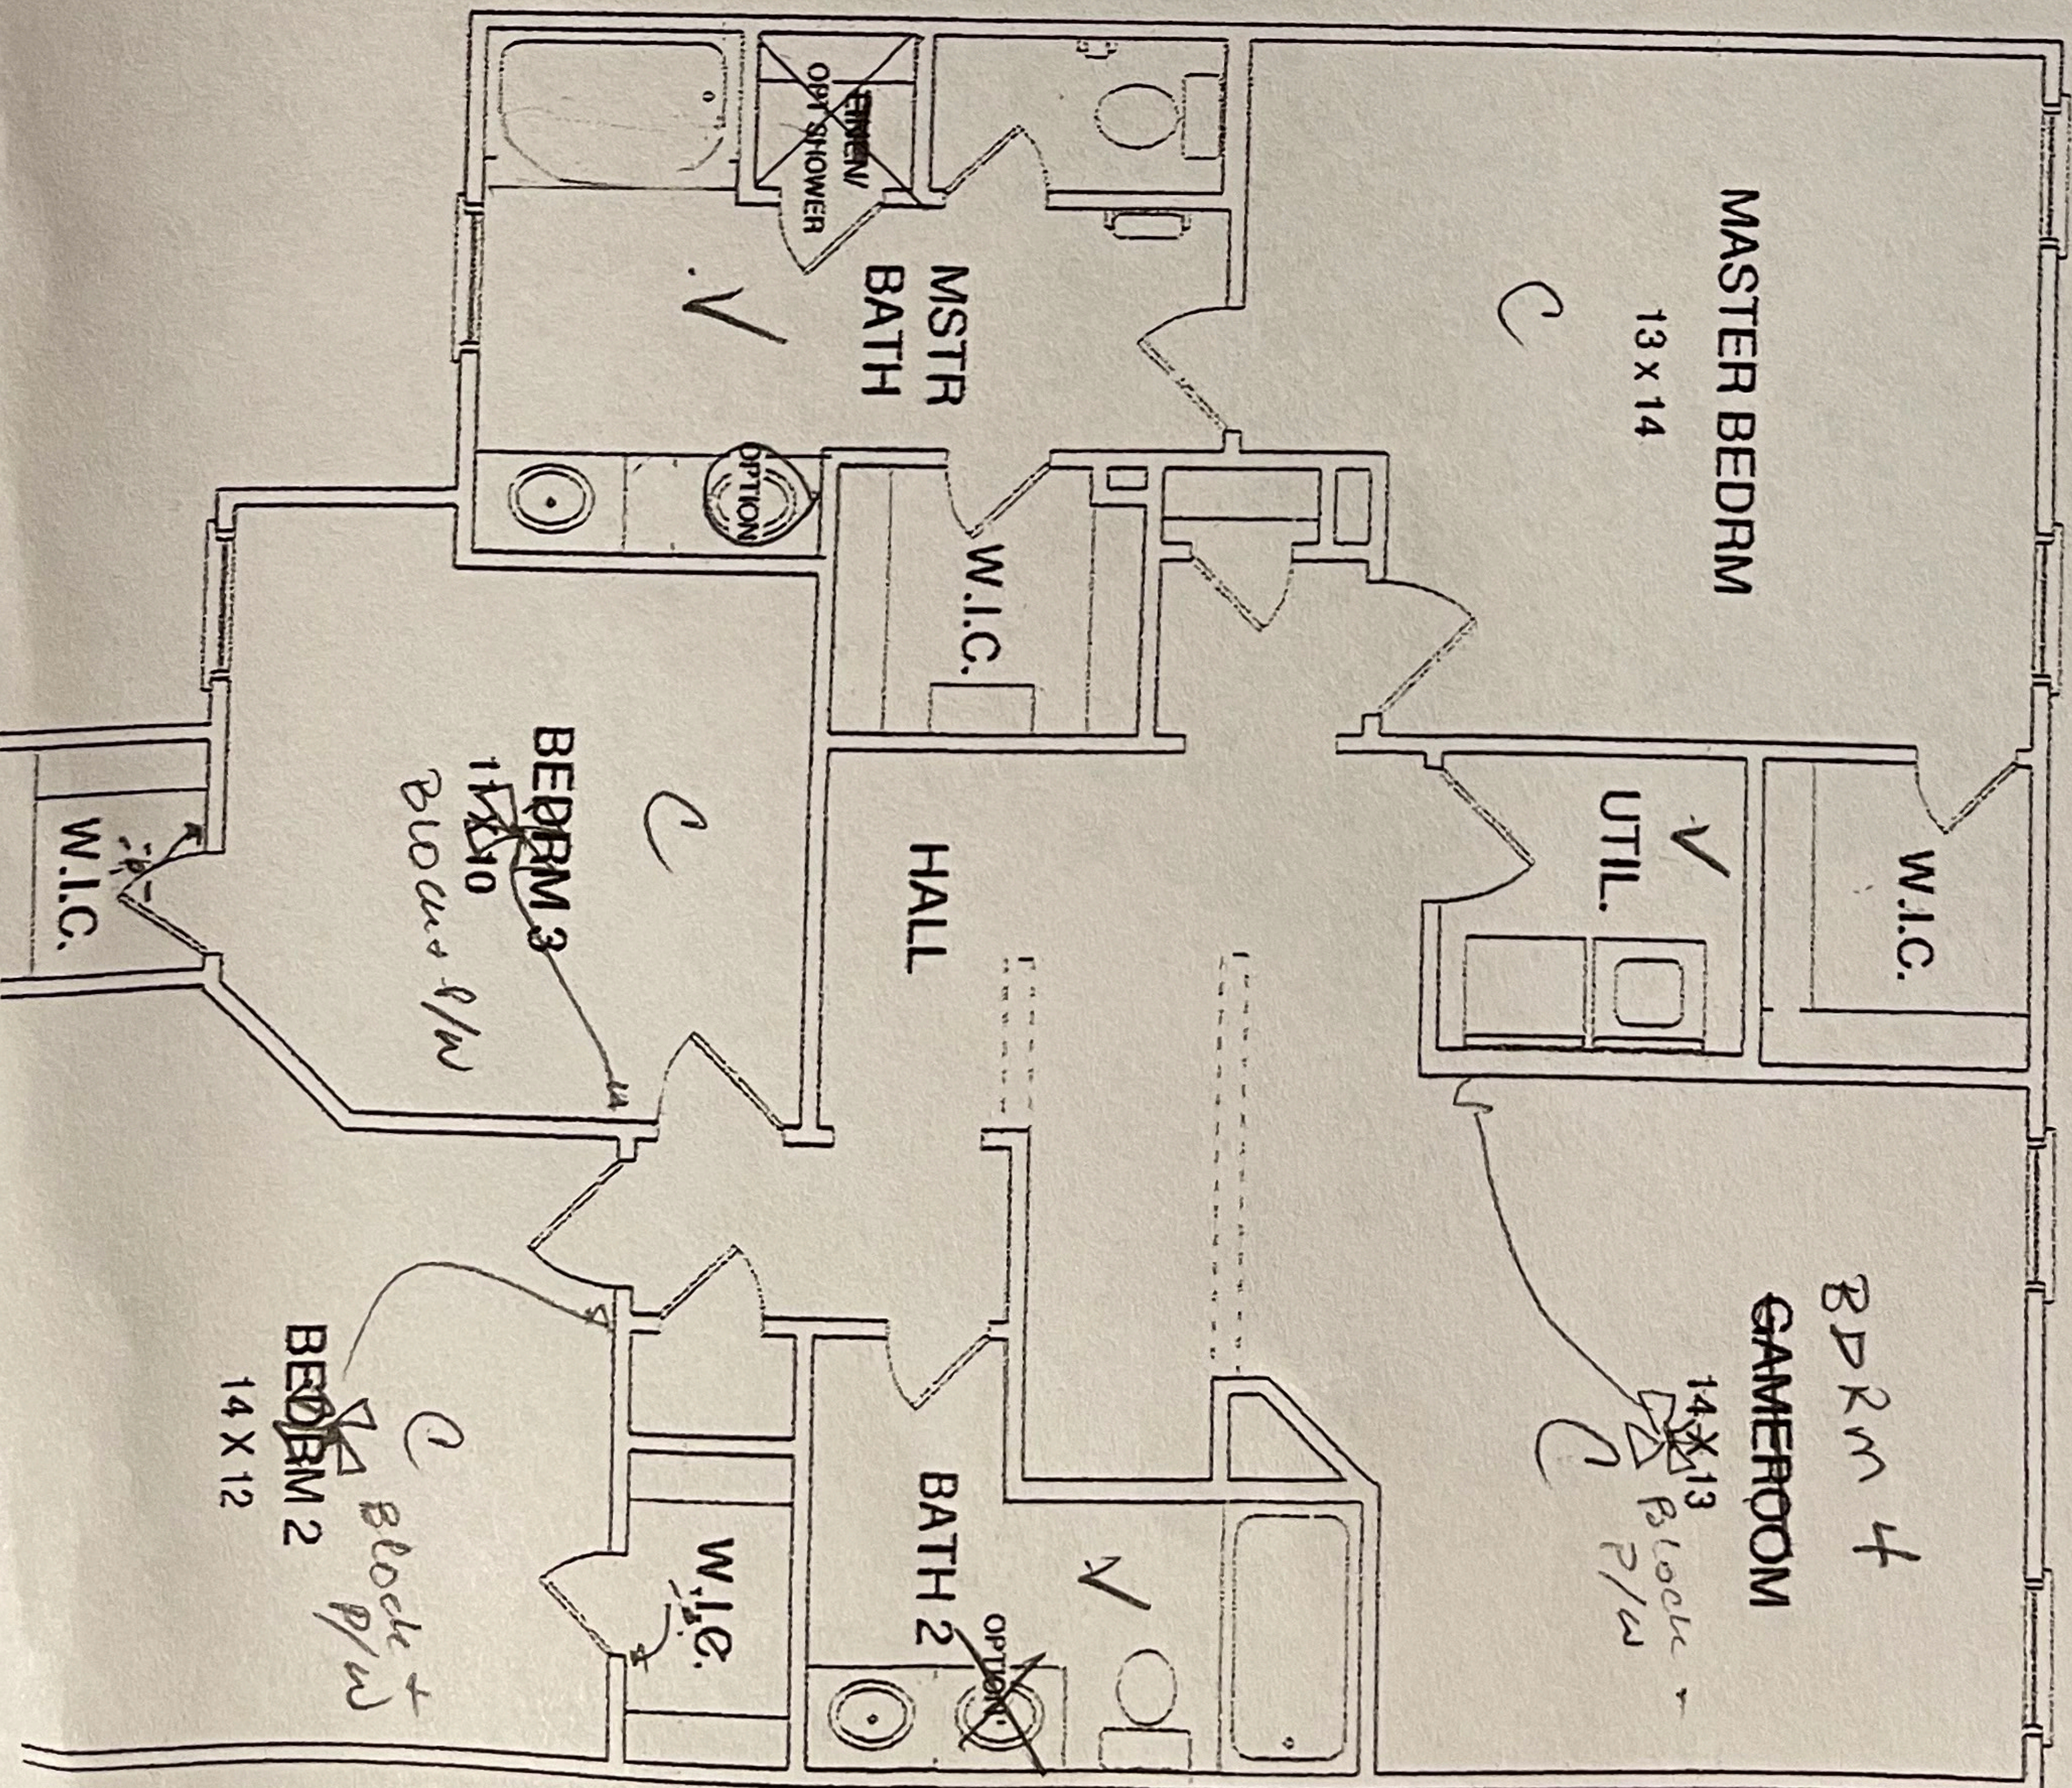

FOXWOOD HOMES

PLAN 162

2103 SQ FT

Handwritten: Foxi Carroll 2015

Handwritten: (Signature)

Handwritten: 2418 ZEPHYRUS LN
PERKINS/CARROLL
11/15/15