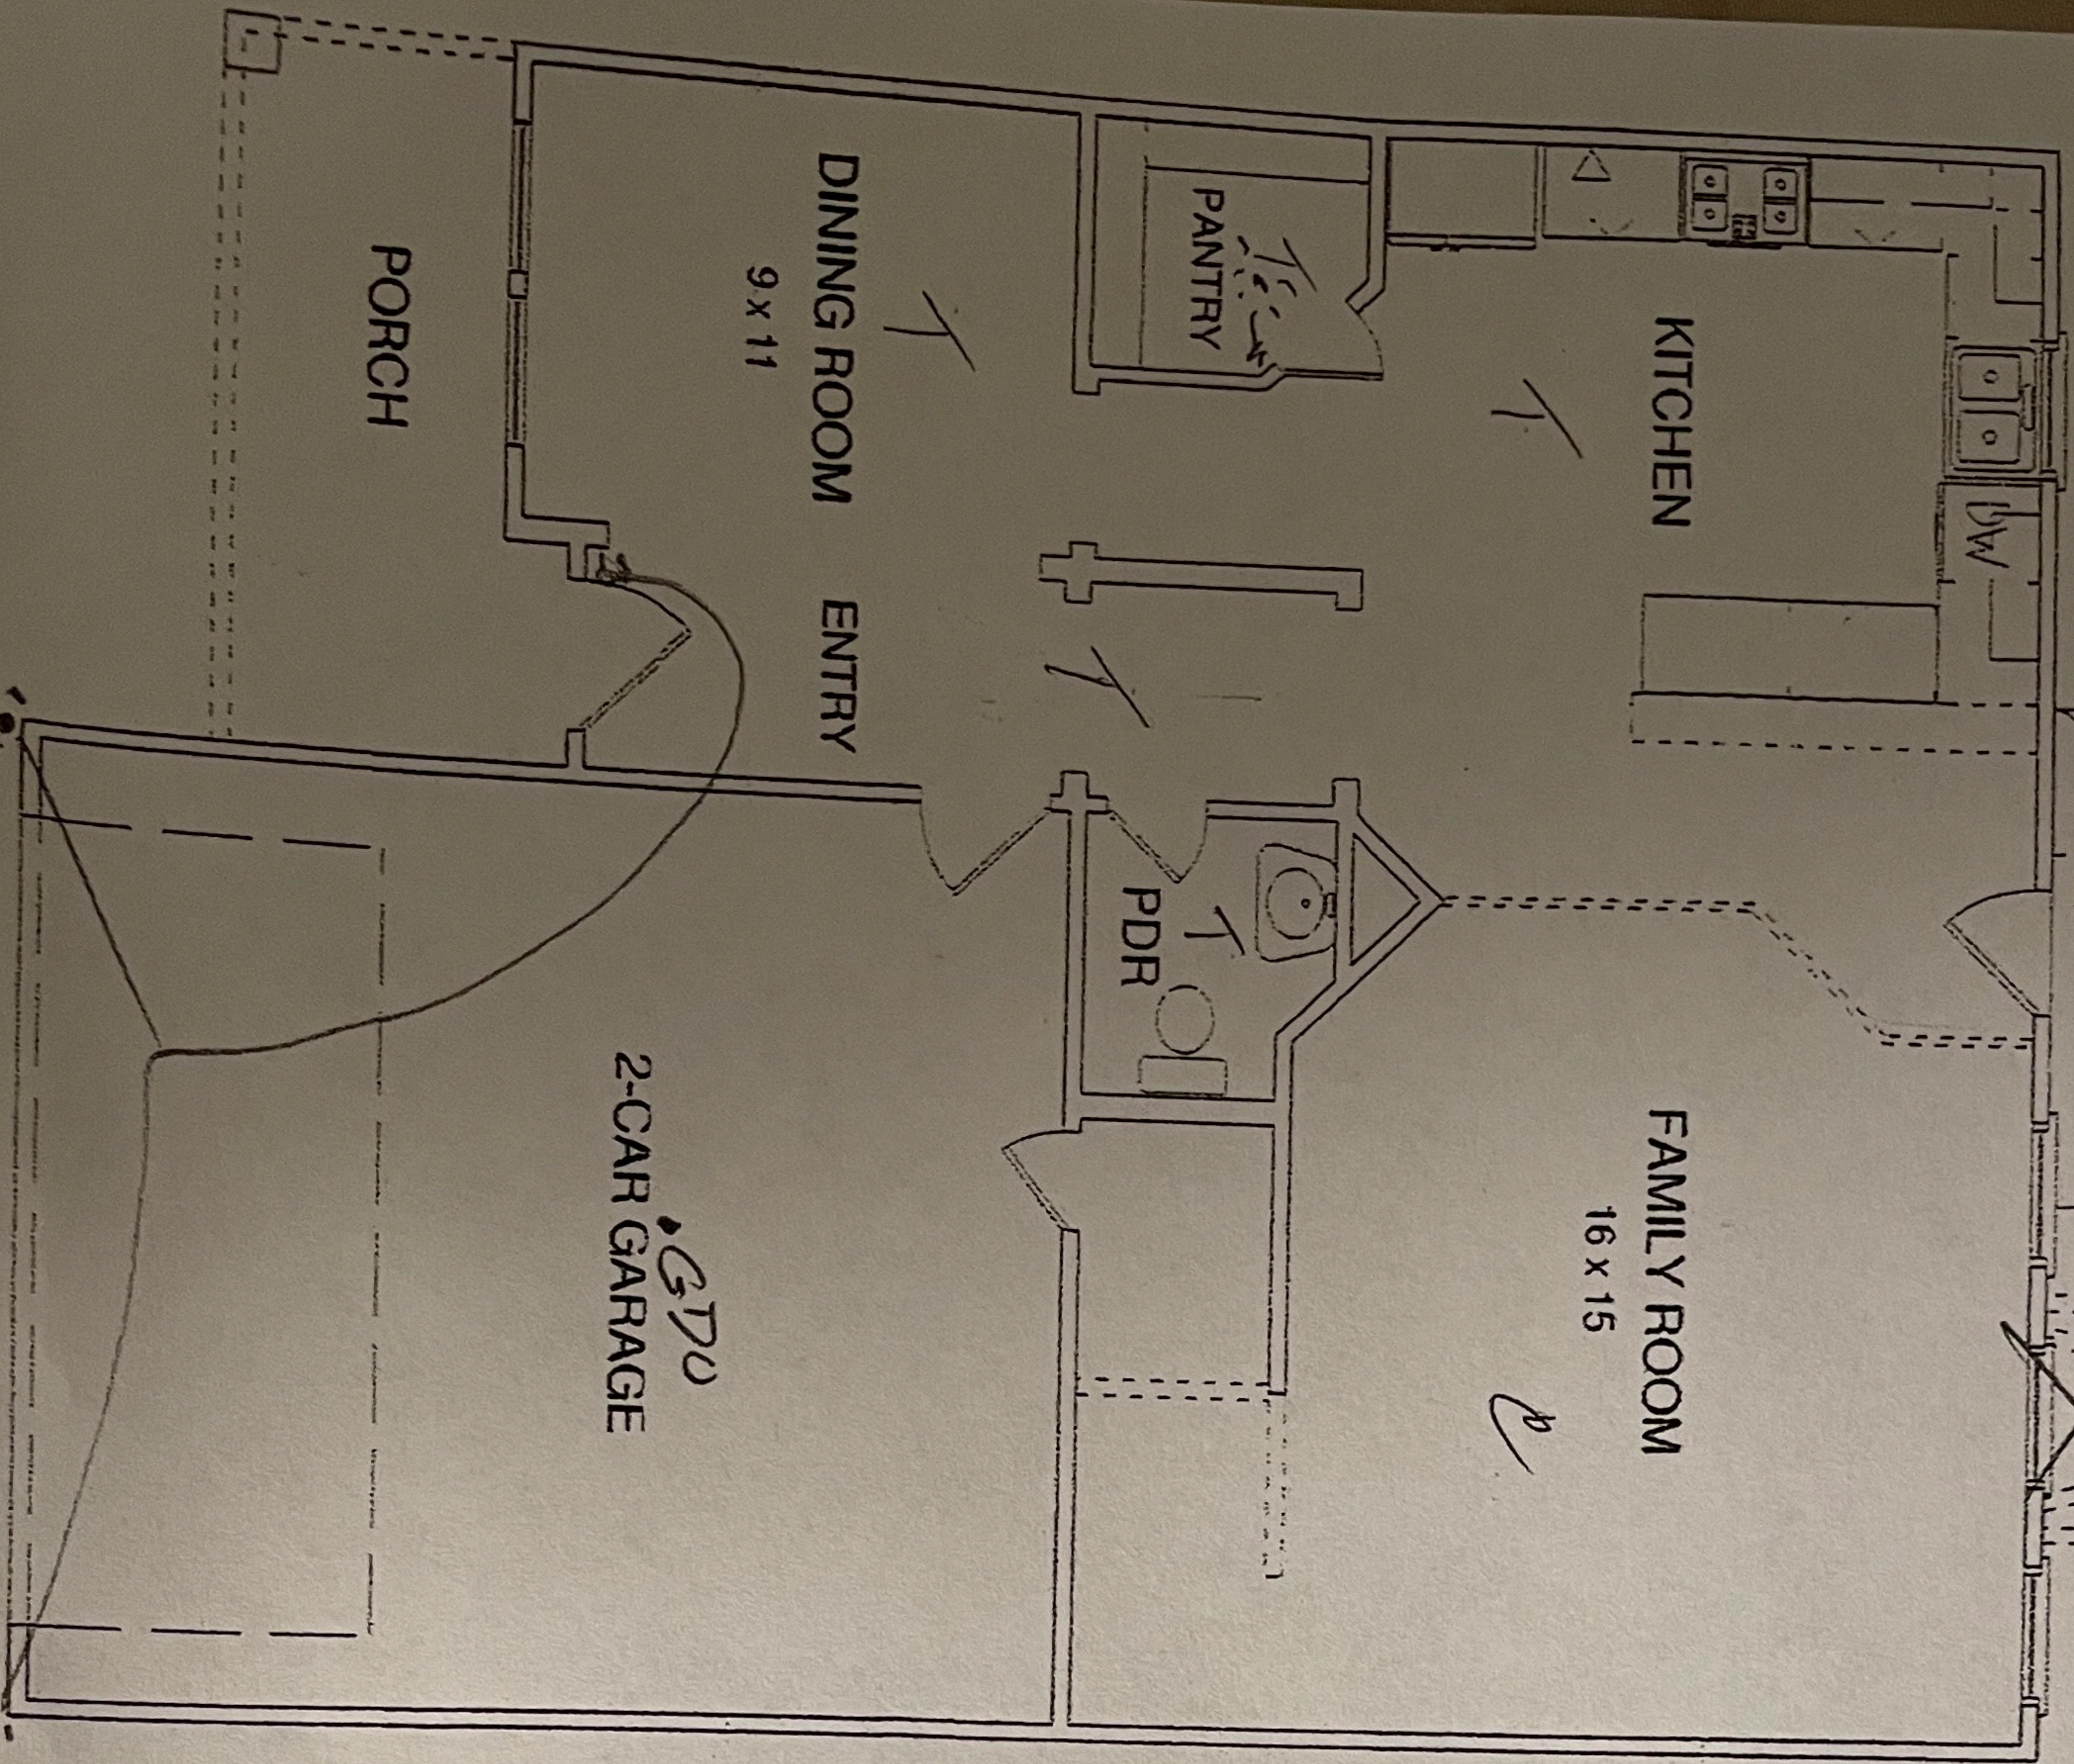

FOXWOOD HOMES

PLAN 162

2103 SQ FT

Handwritten: Foxi Carroll 2015

Handwritten: (Signature)

Handwritten: 2418 ZEPHYRUS LN
PERKINS/CARROLL
11/15/15