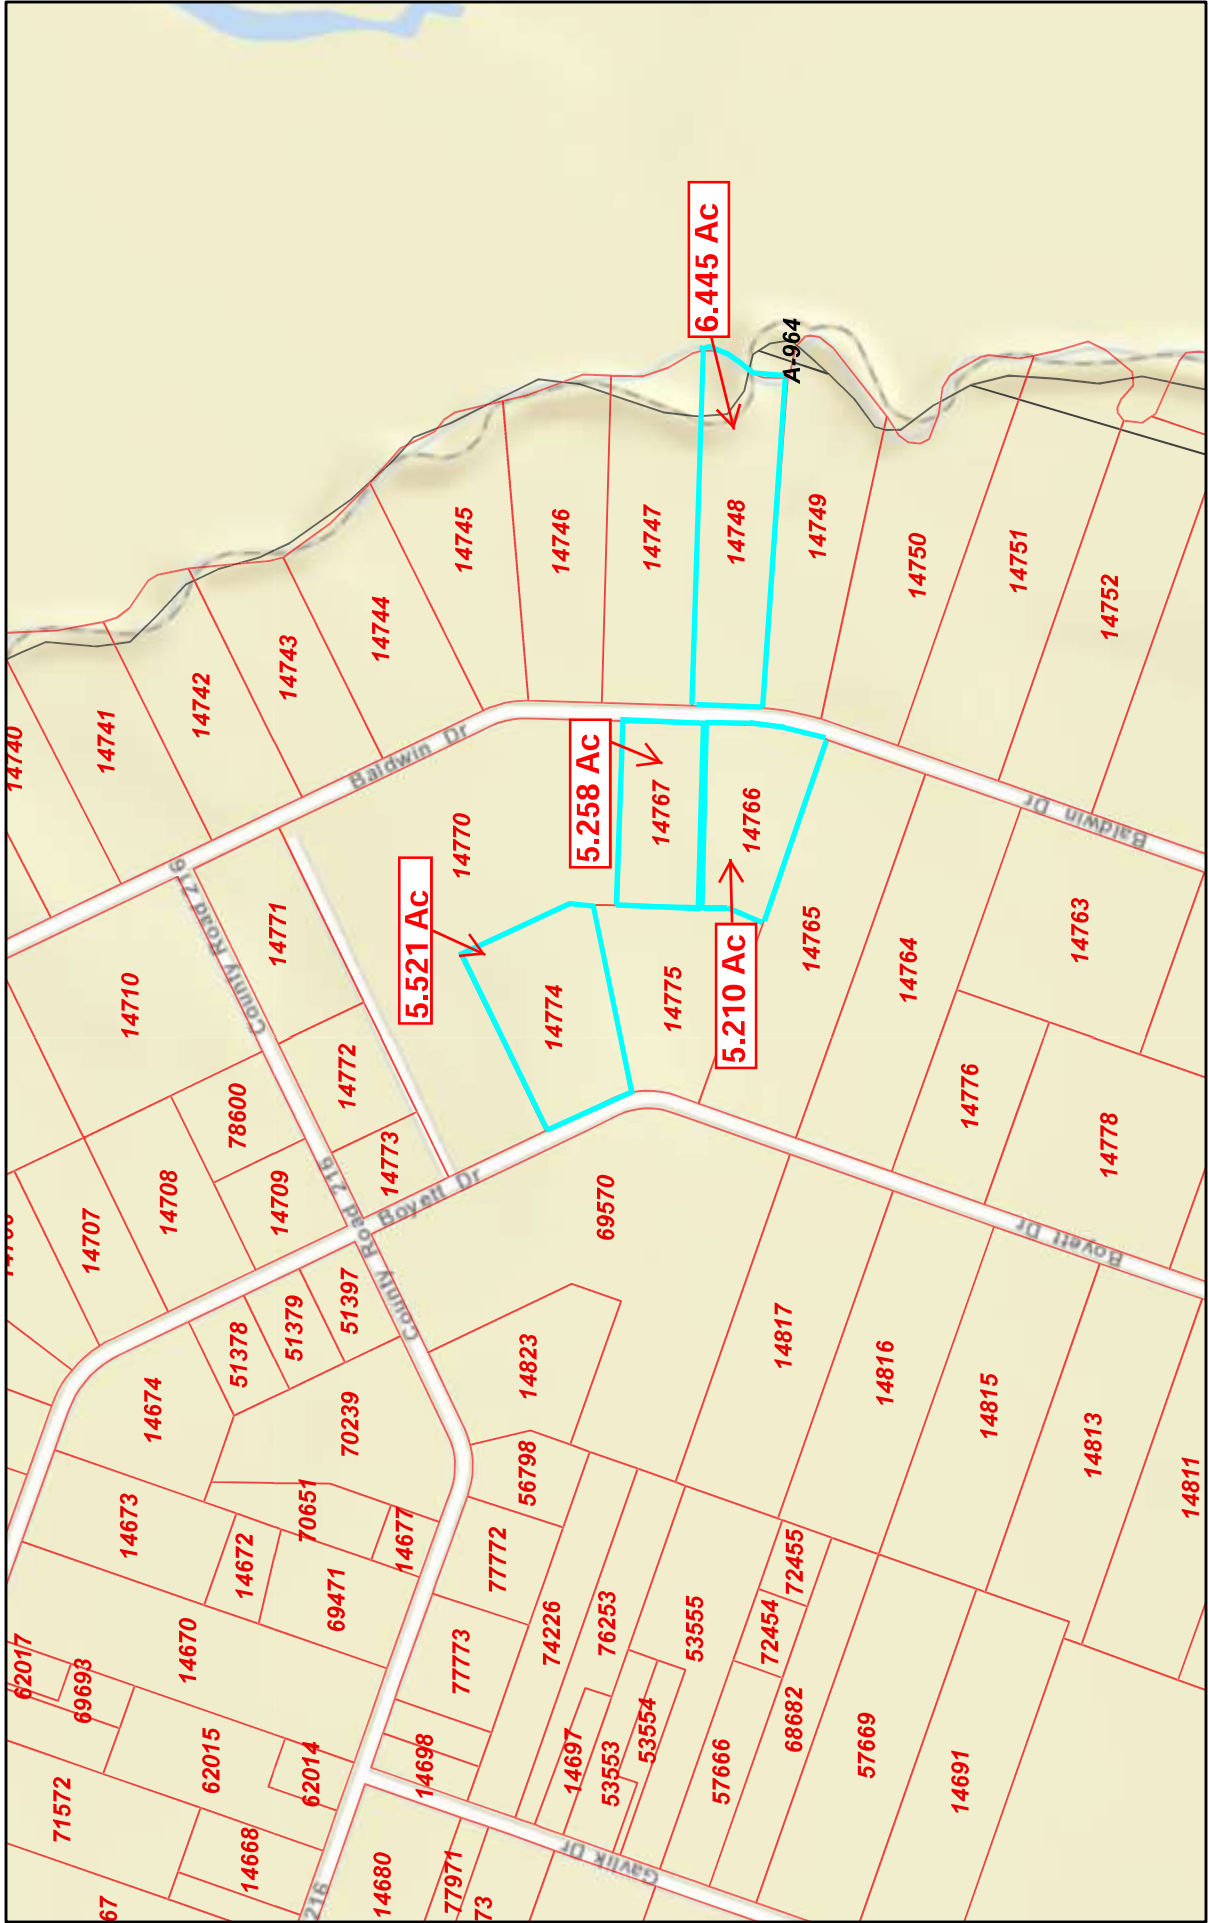

Wharton CAD Web Map

7/31/2021, 3:54:56 PM

- Parcels
- Abstracts

1:9,028

Esri, HERE, Garmin, INCREMENT P, Intermap, NGA, USGS

Wharton Central Appraisal District, BIS Consulting - www.bisconsulting.com
Disclaimer: This product is for informational purposes only and has not been prepared for or be suitable for legal, engineering, or surveying purposes. It does not represent an on-the-ground survey and represents only the approximate relative location of boundaries.