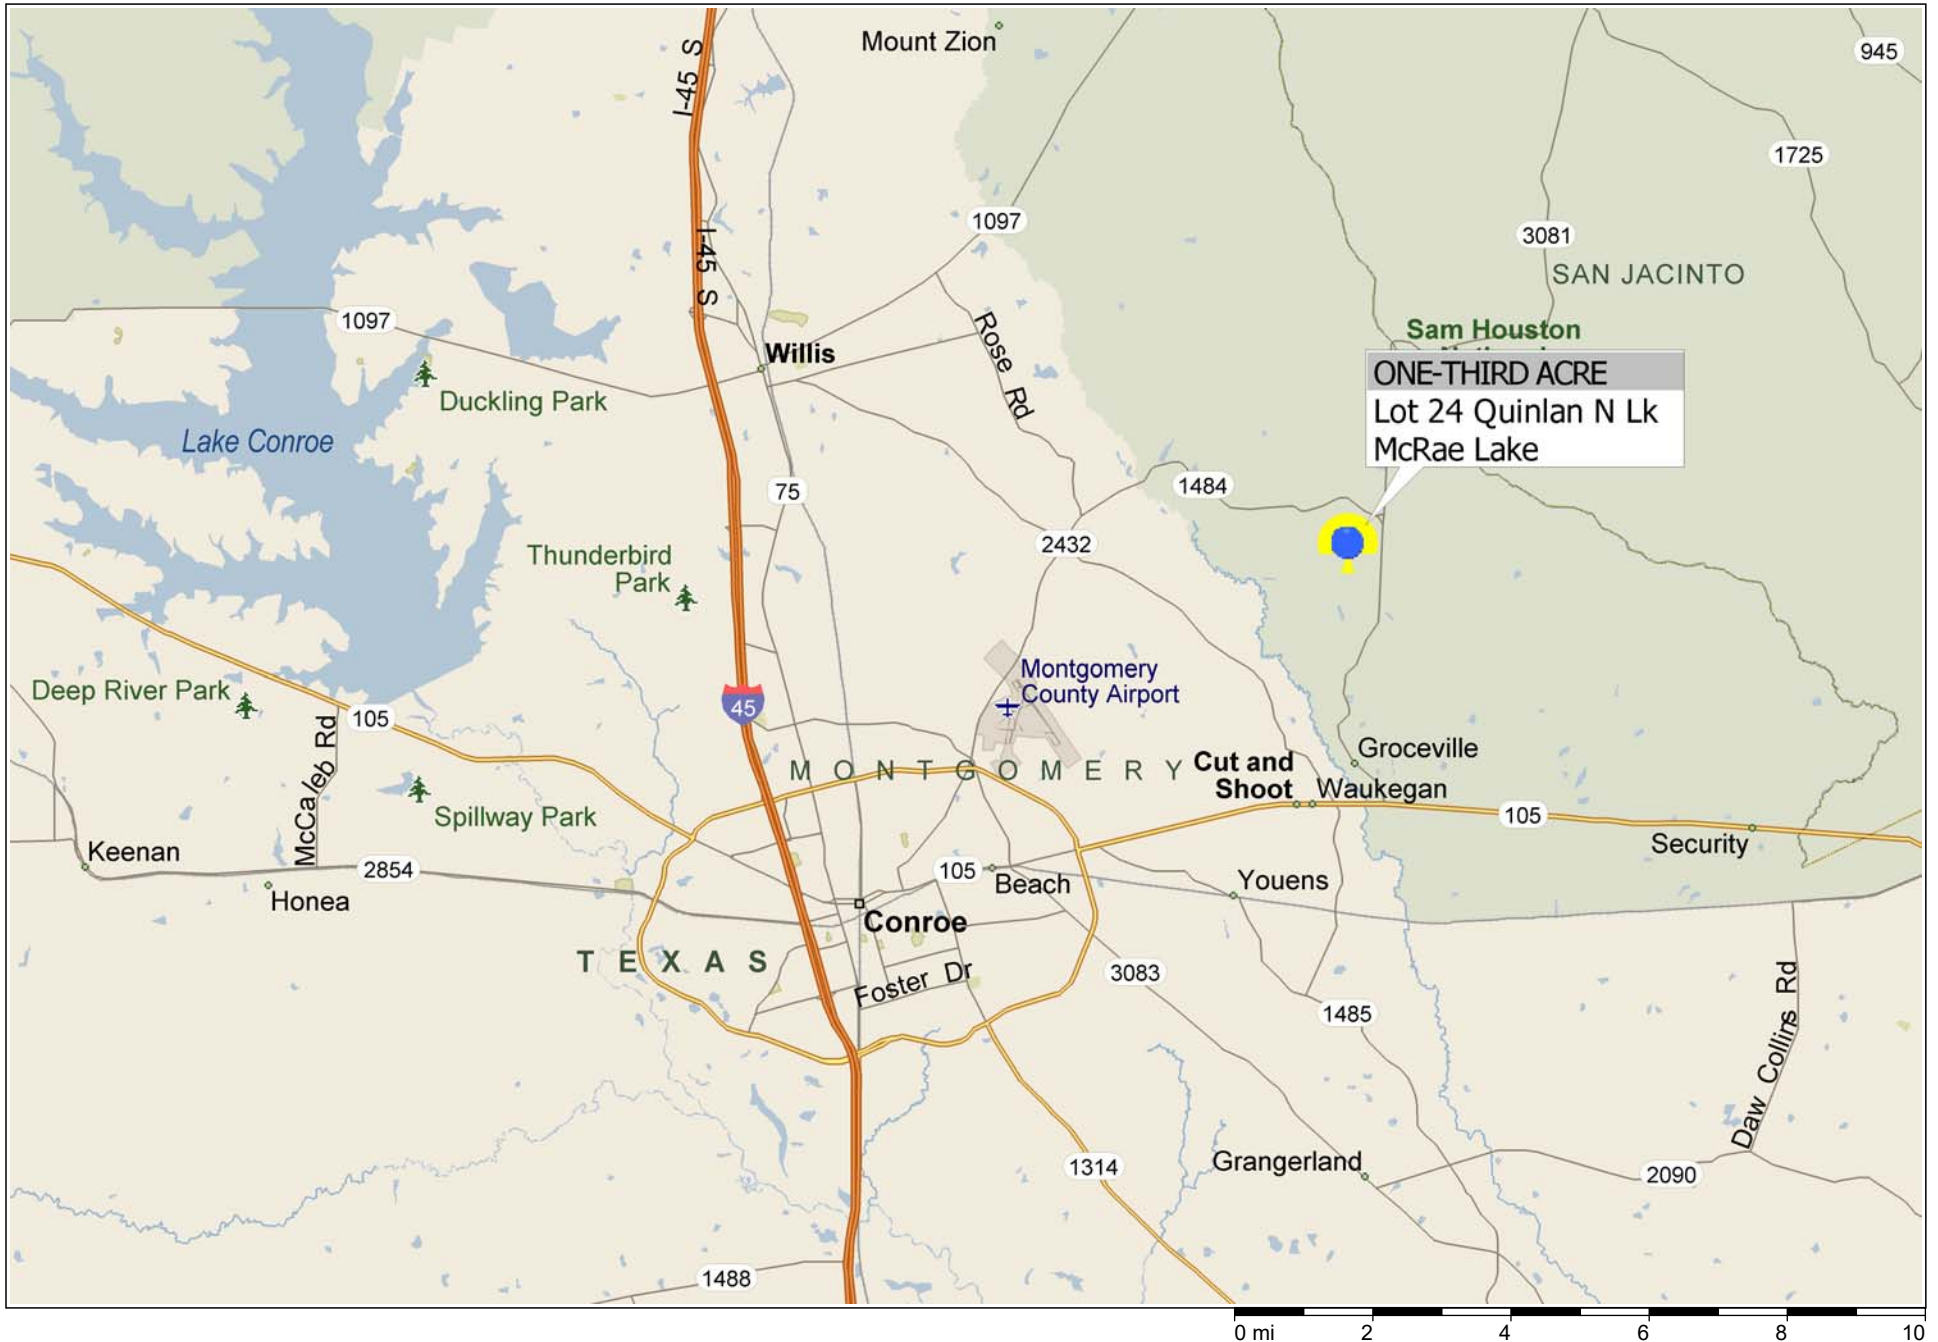

**** ONE-THIRD ACRE *** Lot 24 Quinlan North Lake Dr ~ McRae Lake**

QUINLAN NORTH LAKE DR

QUINLAN NORTH LAKE DR

JOEY LN

MCRAE LAKE

MCRAE LAKE

MCRAE LAKE

MCRAE LAKE

FARM-TO-MARKET RD 1484

FARM-TO-MARKET RD 1484

LAKE SHORE DR

220 FT

230 FT

240 FT

250 FT

270 FT