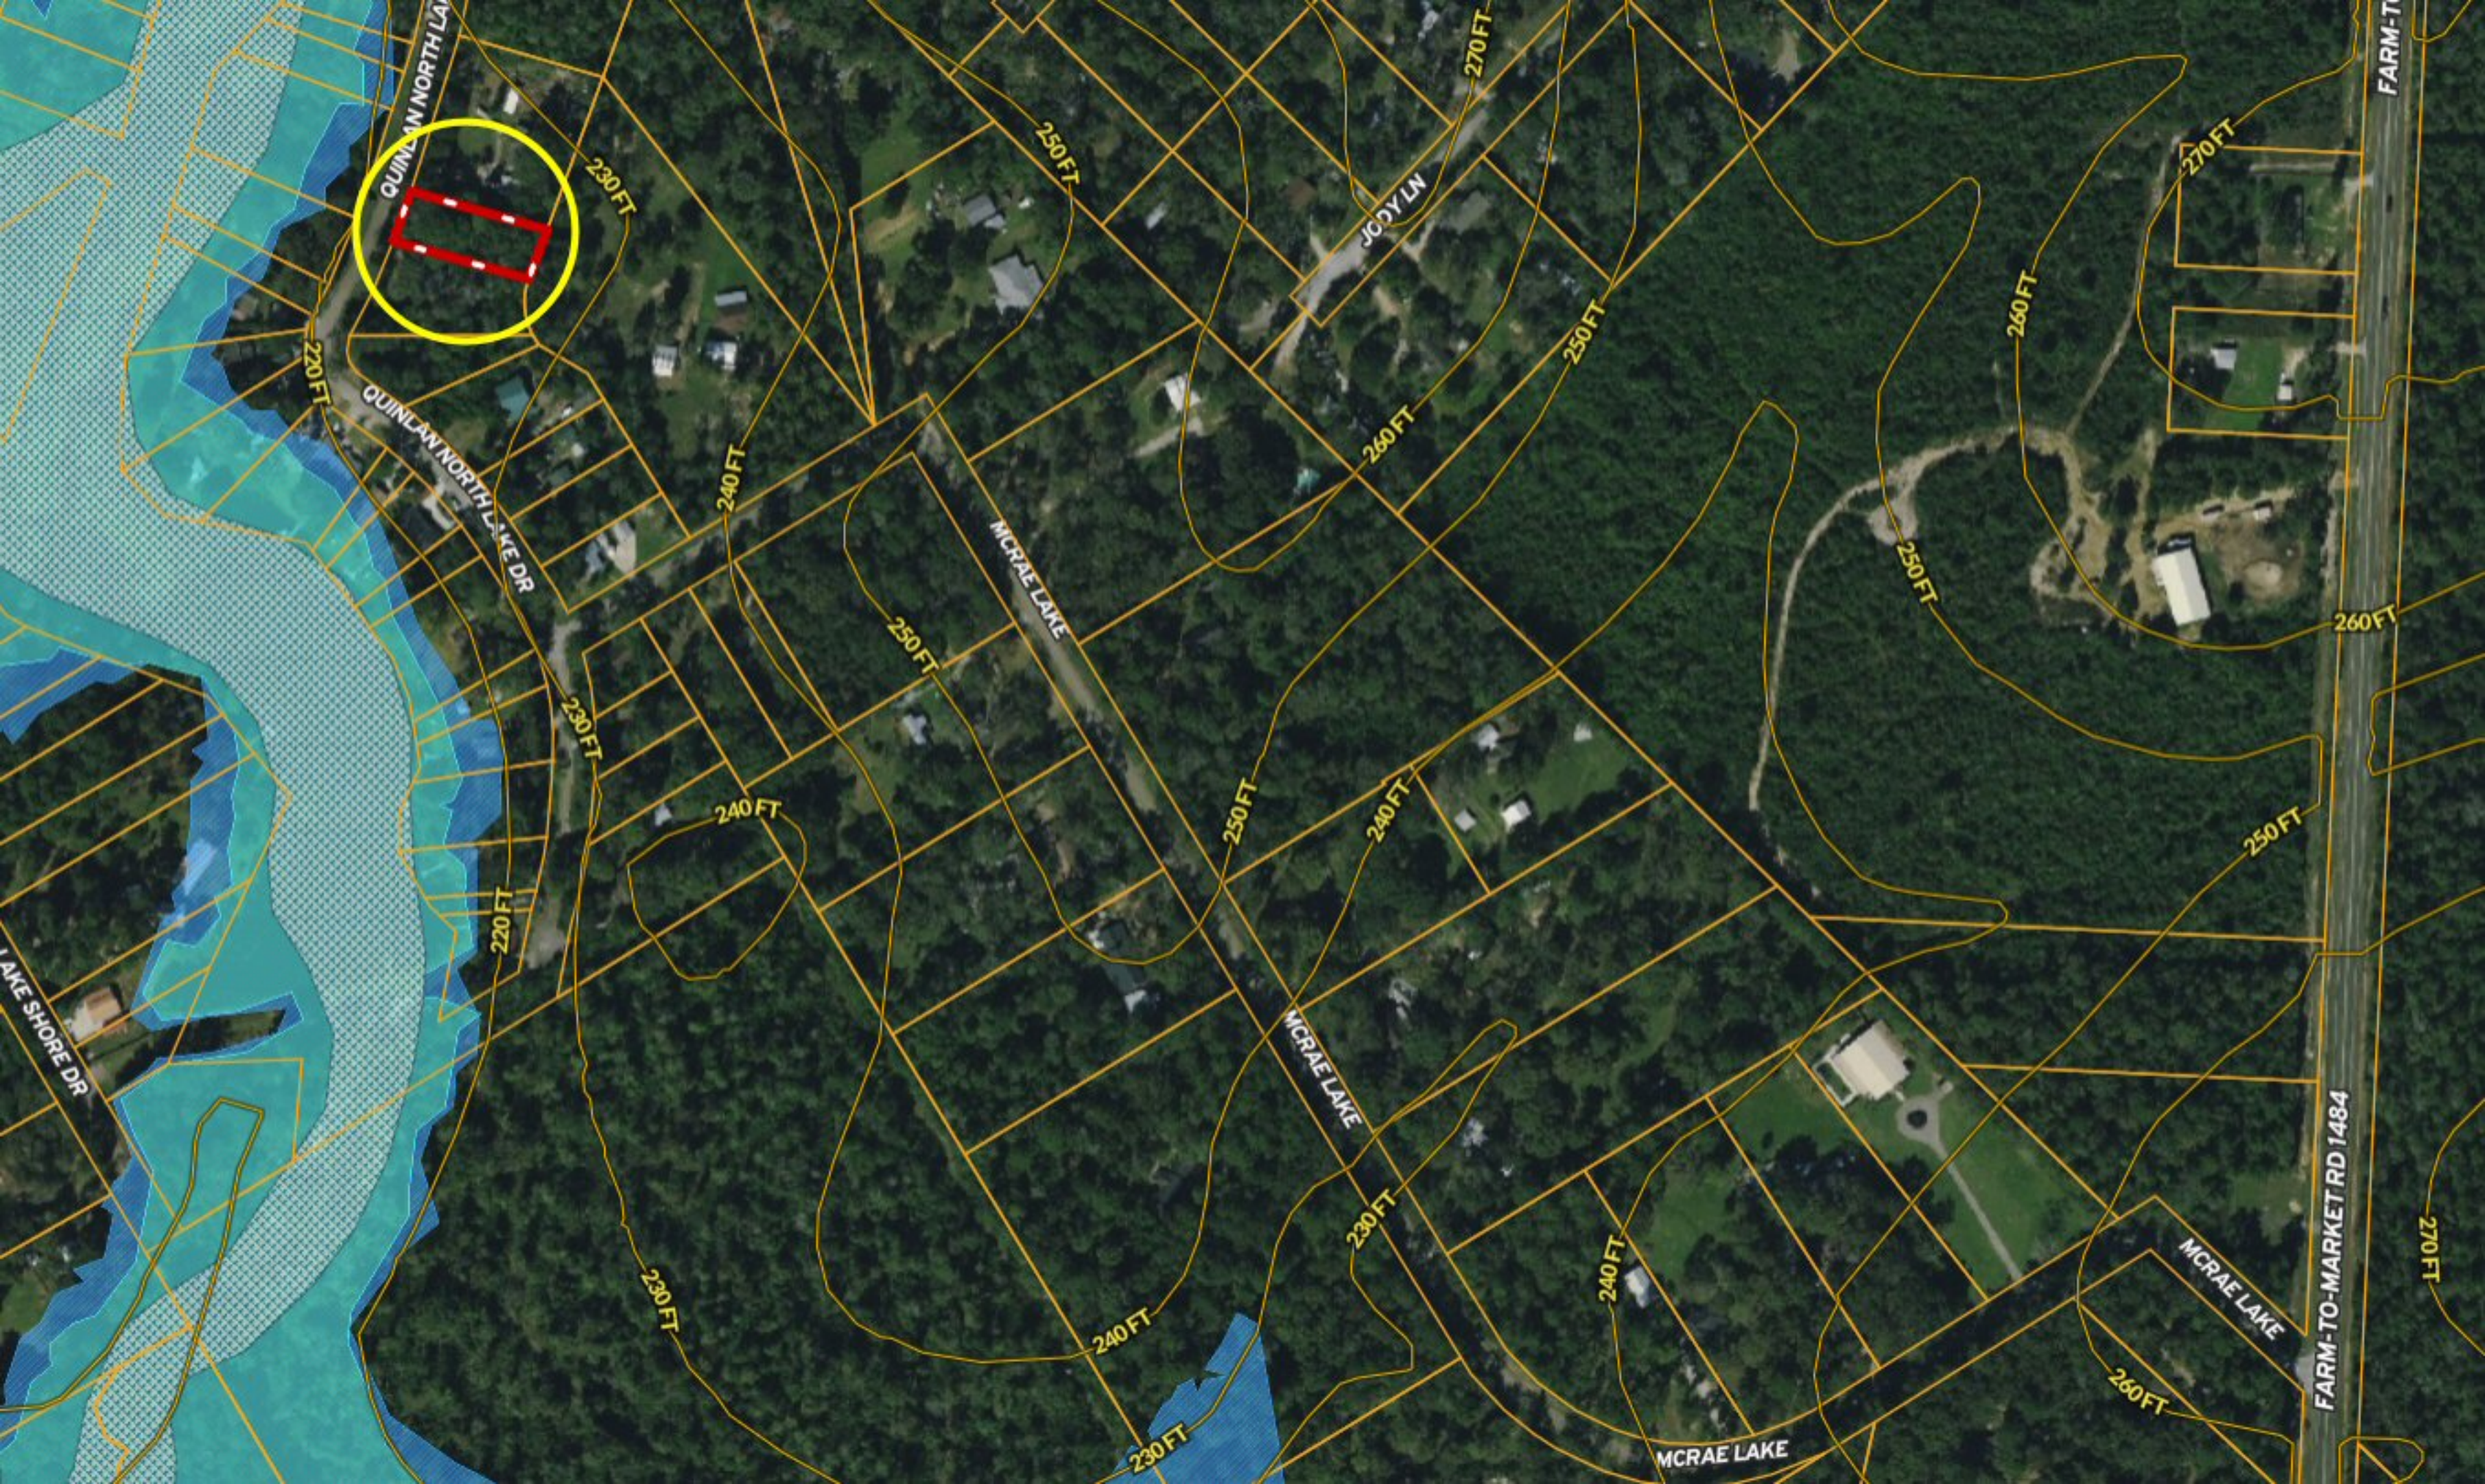

**** ONE-THIRD ACRE *** Lot 24 Quinlan North Lake Dr ~ McRae Lake**

QUINLAN NORTH LAKE DR

QUINLAN NORTH LAKE DR

JOEY LN

MCRAE LAKE

MCRAE LAKE

MCRAE LAKE

MCRAE LAKE

FARM-TO-MARKET RD 1484

FARM-TO-MARKET RD 1484

LAKE SHORE DR

220 FT

230 FT

240 FT

250 FT

270 FT

250 FT

250 FT

240 FT

250 FT

220 FT

230 FT

240 FT

230 FT

240 FT

260 FT

270 FT

230 FT

QUINLAN NORTH LAKE DR

220 FT

230 FT

240 FT