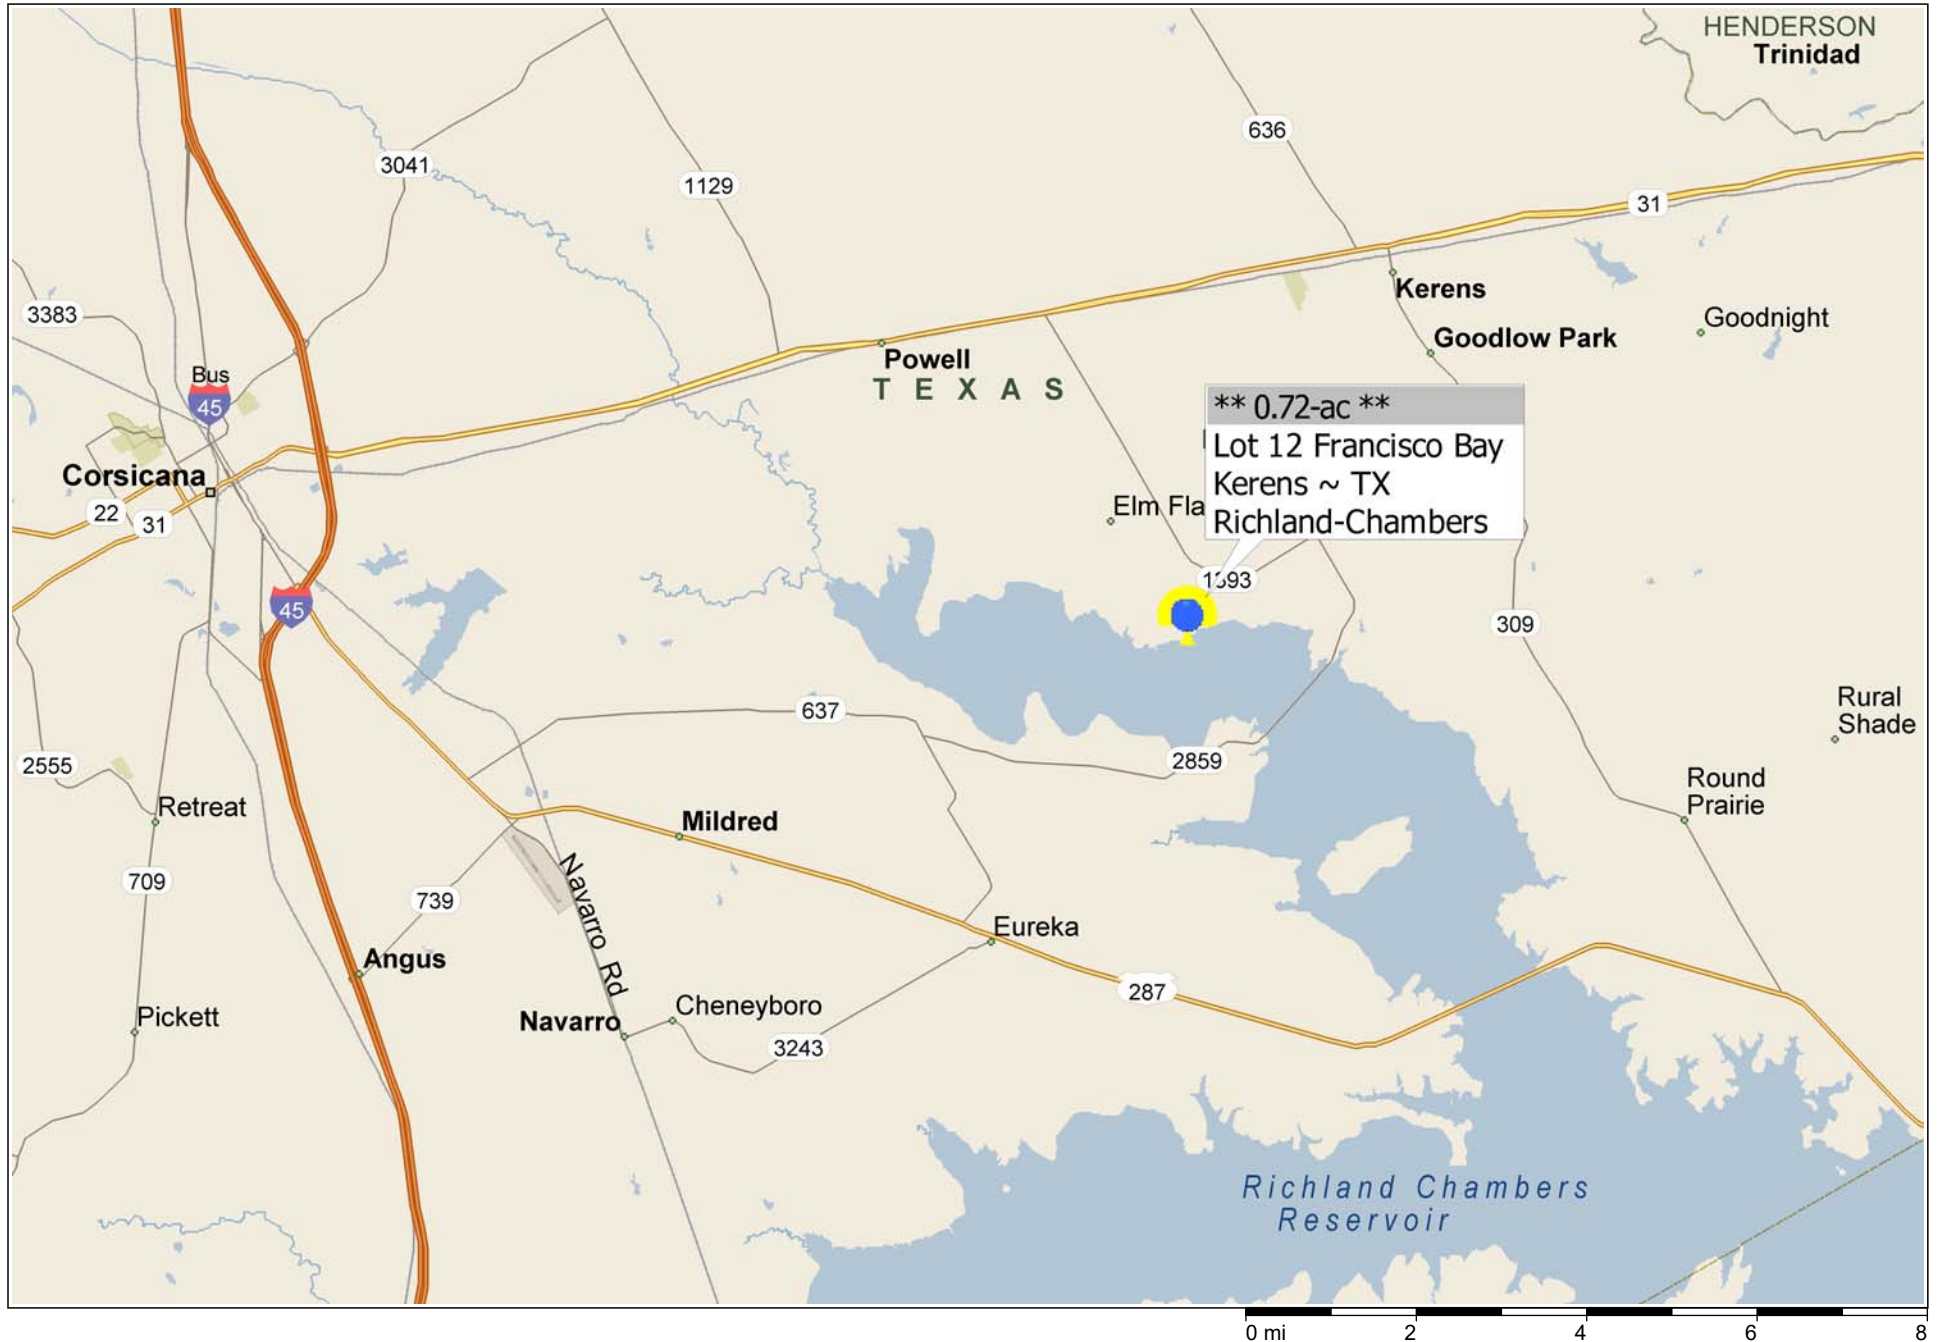

*** 0.72-ac *** Lot 12 Francisco Bay Dr ~ Kerens TX [Richland-Chambers]

340 FT

340 FT

350 FT

330 FT

340 FT

350 FT

340 FT