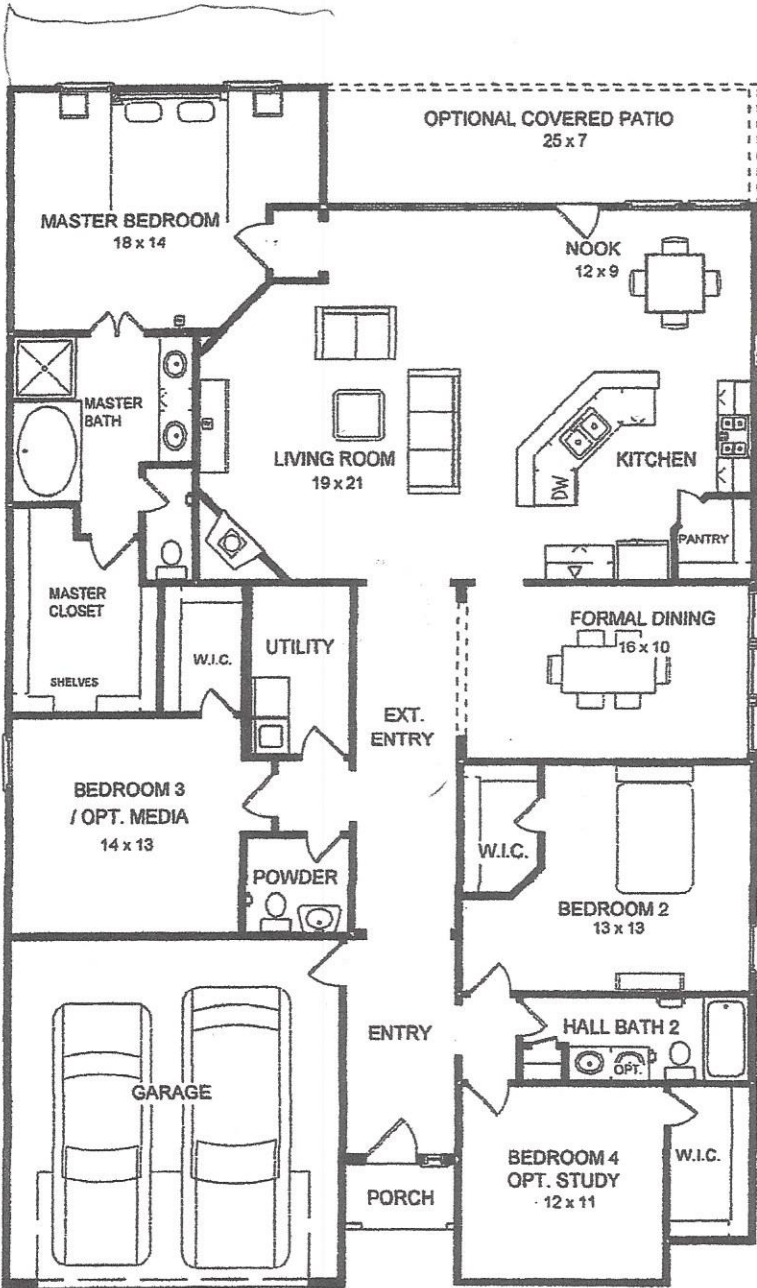

15106 FLINTALDGE LAKE LANE

BRIARWOOD HOMES PLAN 624

2484 SF

BEDROOM 3 WITH OPT. BATH 3