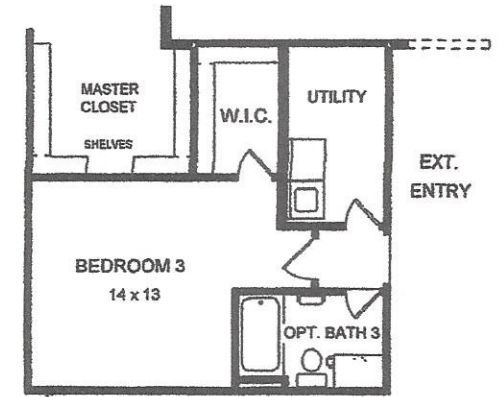

15106 FLINTALDGE LAKE LANE

BRIARWOOD HOMES PLAN 624

2484 SF

BEDROOM 3 WITH OPT. BATH 3