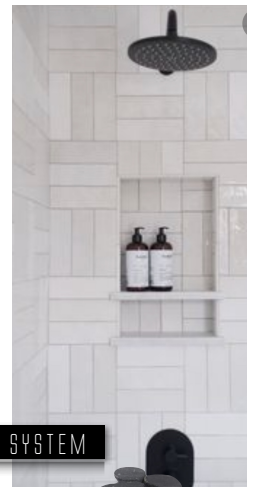

## PRIMARY BATHROOM SUITE

SW 7647  
Crushed Ice

SW 7005  
Pure White

SLEEK CABINETS IN ANTIQUED ASH BLACK

GOLDEN CALCUTTA QUARTZ COUNTERS

BRASS KNOBS FOR CABINETS

JACUZZI DESIGNER MATTE BLACK FAUCETS

VINTAGE BRASS SCONCES

KESMA PERLA SHOWER & TUB TILE SURROUND

KINGSTON BRASS MATTE BLACK TUB FAUCET

RAINSHOWER & HANDHELD SYSTEM

59" DEEP SOAKING TUB

QUETT IRON CERAMIC 6X36

NATURE ALOR BLACK PEBBLE MOSAIC SHOWER FLOOR