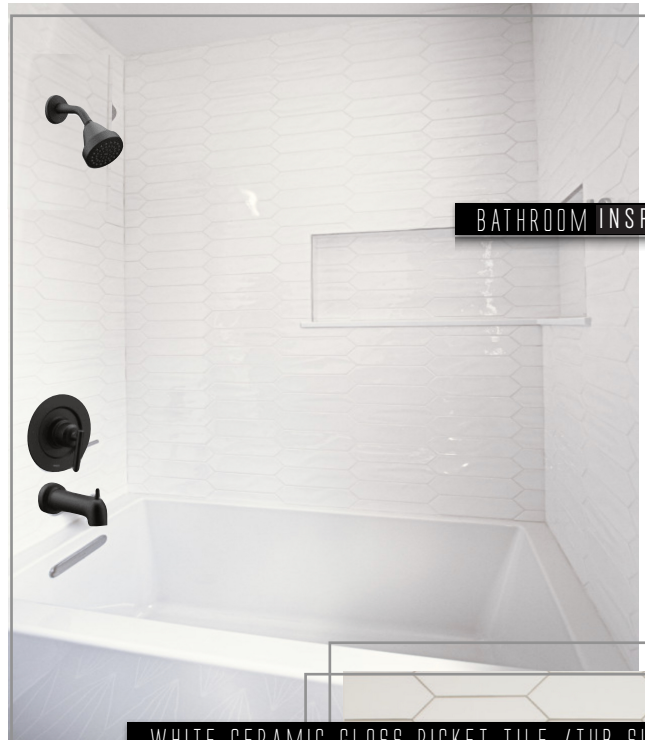

## PRIMARY BATHROOM SUITE

SW 7647  
Crushed Ice

SW 7005  
Pure White

SLEEK CABINETS IN ANTIQUED ASH BLACK

GOLDEN CALCUTTA QUARTZ COUNTERS

BRASS KNOBS FOR CABINETS

JACUZZI DESIGNER MATTE BLACK FAUCETS

VINTAGE BRASS SCONCES

KESMA PERLA SHOWER & TUB TILE SURROUND

KINGSTON BRASS MATTE BLACK TUB FAUCET

RAINSHOWER & HANDHELD SYSTEM

59" DEEP SOAKING TUB

QUETT IRON CERAMIC 6X36

NATURE ALOR BLACK PEBBLE MOSAIC SHOWER FLOOR

# *Buck Street* SECONDARY BATHROOMS

SW 7647  
Crushed Ice

BRASS & MATTE BLACK VINTAGE FIXTURES

SW 7005  
Pure White

BLACK MATTE DOOR KNOBS

MODERN 5 PANEL MASONITE INTERIOR DOORS

BRASS FRAMED MIRRORS

MATTE BLACK MODERN HARDWARE & FIXTURES

GOLDEN CALCUTTA QUARTZ

BATHROOM INSPIRATION

SLEEK SHAKER VANITY IN ASH BLACK

WHITE CERAMIC GLOSS PICKET TILE / TUB SURROUND

JETT IRON CERAMIC TILE FLOORING 6X96