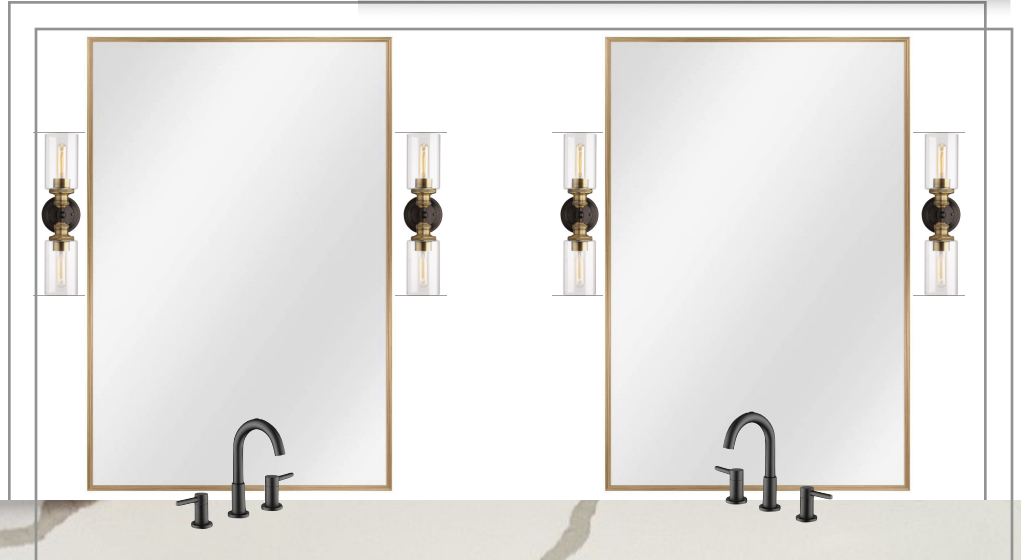

VIGO BRANT MATTE GOLD PULL DOWN FAUCET

BLACK MATTE DOOR KNOBS

SW 7005  
Pure White

SW 7647  
Crushed Ice

MODERN 5 PANEL MASONITE INTERIOR DOORS

BLACK HEXAGON BACKSPLASH

ARTIKA CLYDE CHANDELIER/ DINING ROOM

WIDE PLANK WOOD FLOORS/ DETAILS TRA

## PRIMARY BATHROOM SUITE

SW 7647  
Crushed Ice

SW 7005  
Pure White

SLEEK CABINETS IN ANTIQUED ASH BLACK

GOLDEN CALCUTTA QUARTZ COUNTERS

BRASS KNOBS FOR CABINETS

JACUZZI DESIGNER MATTE BLACK FAUCETS

VINTAGE BRASS SCONCES

KESMA PERLA SHOWER & TUB TILE SURROUND

KINGSTON BRASS MATTE BLACK TUB FAUCET

RAINSHOWER & HANDHELD SYSTEM

59" DEEP SOAKING TUB

QUETT IRON CERAMIC 6X36

NATURE ALOR BLACK PEBBLE MOSAIC SHOWER FLOOR