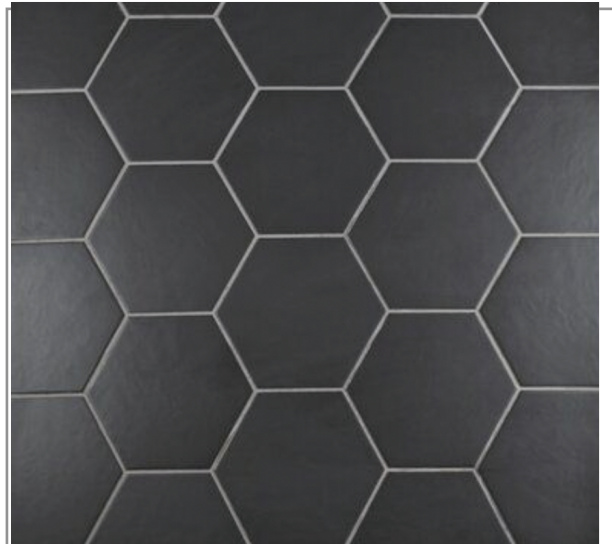

VIGO BRANT MATTE GOLD PULL DOWN FAUCET

BLACK MATTE DOOR KNOBS

SW 7005  
Pure White

SW 7647  
Crushed Ice

MODERN 5 PANEL MASONITE INTERIOR DOORS

BLACK HEXAGON BACKSPLASH

ARTIKA CLYDE CHANDELIER/ DINING ROOM

WIDE PLANK WOOD FLOORS/ DETAILS TRA

KESMA PERLA SHOWER & TUB TILE SURROUND

KINGSTON BRASS MATTE BLACK TUB FAUCET

RAINSHOWER & HANDHELD SYSTEM

59" DEEP SOAKING TUB

QUETT IRON CERAMIC 6X36

NATURE ALOR BLACK PEBBLE MOSAIC SHOWER FLOOR