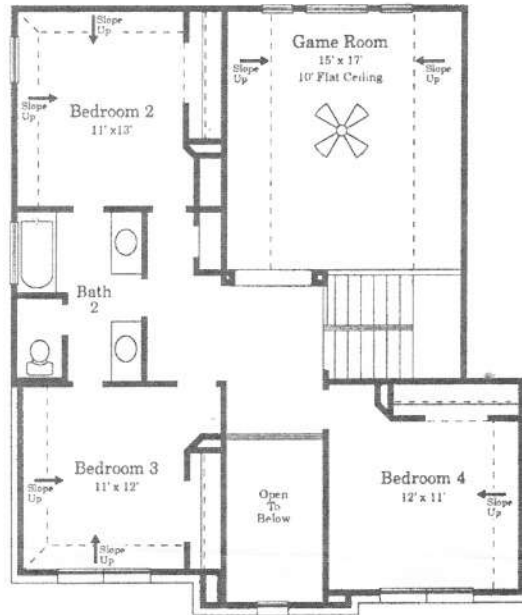

Princeton

Square Footages

First Floor 1834

Second Floor 1048

Total Area 2882

Second Floor

Bedroom 5 Option

Study Room Option

First Floor

The floor plans and elevations of all **GEHAN Homes** are copyrighted. We have enforced and will continue to enforce our Federal Copyrights to protect the investment of our homebuyers.

Architectural dimensions shown are nominal interior dimensions; room sizes, window placement and other dimensions may vary from these drawings. This brochure is for illustration purposes; it is not part of a legal contract. We reserve the right to change product features, brand names, architectural design and details.