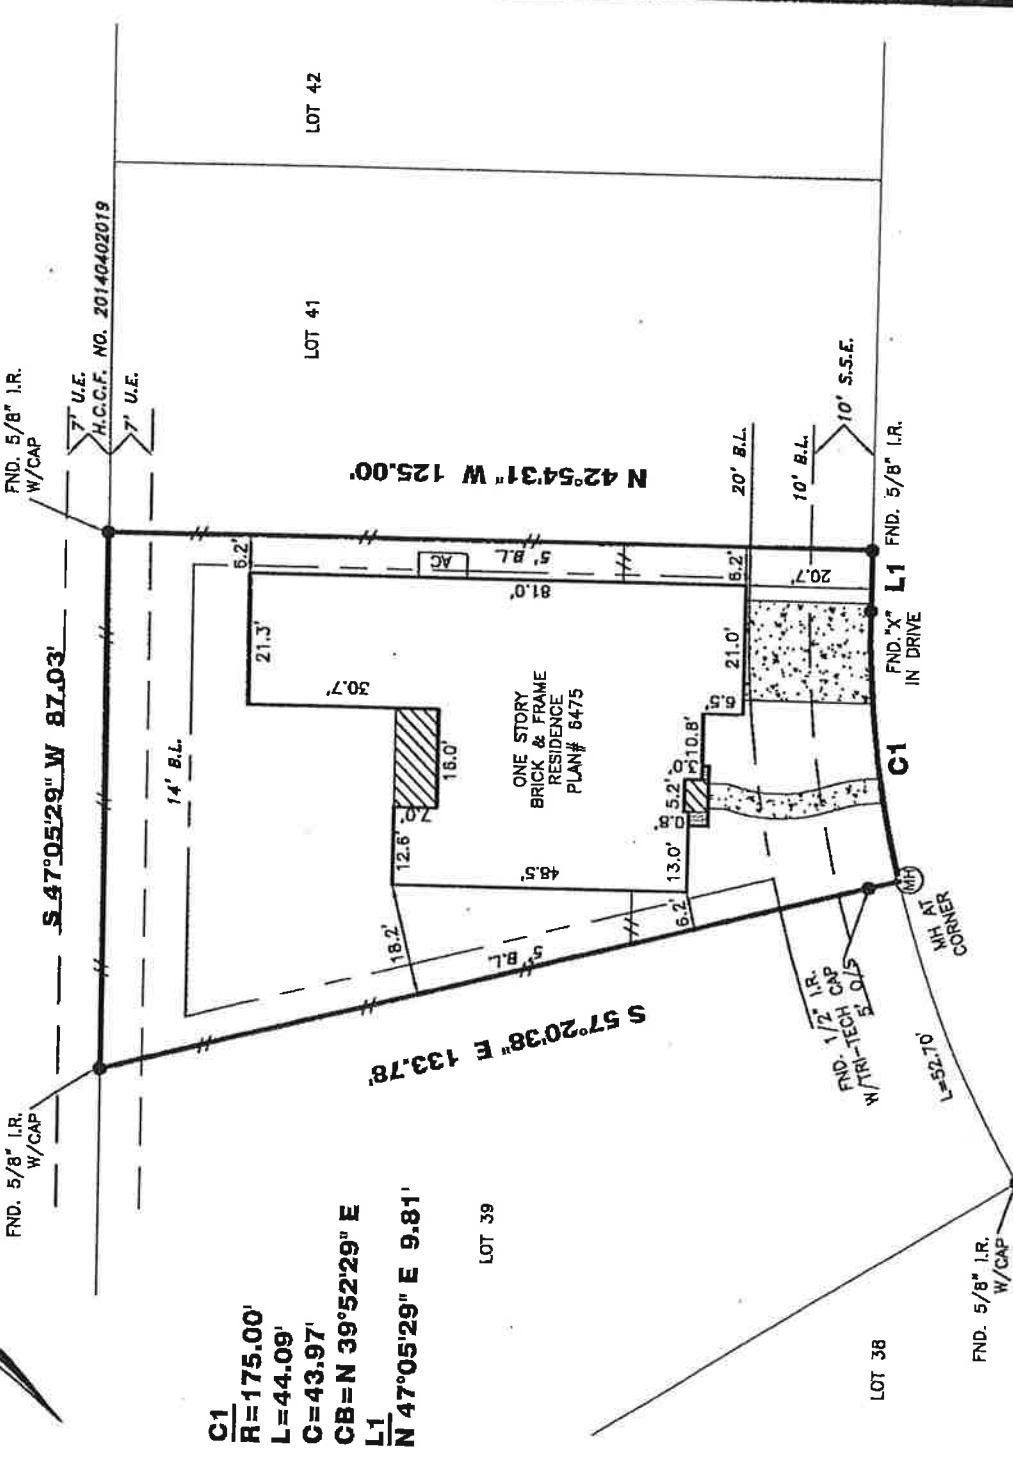

- *CITY ORDINANCES
- **RESTRICTIVE COVENANTS
- **BUILDER GUIDELINES
- WIRE FENCE
- CHAIN LINK FENCE
- IRON FENCE
- WOOD FENCE
- OVERHEAD UTILITIES
- BL = BUILDING LINE
- PL = PROPERTY LINE
- UE = UTILITY EASEMENT
- AE = AERIAL EASEMENT
- MH = MANHOLE
- FNC = FENCE
- BUILDING LINE
- ESMT LINE
- AERIAL ESMT
- I.R. = IRON ROD
- I.P. = IRON PIPE
- PUE = PUBLIC UTILITY ESMT.
- PAE = PERMANENT ACCESS ESMT.
- MUE = MUNICIPAL UTILITY ESMT.
- SSE = SANITARY SEWER ESMT.
- WLE = WATERLINE EASEMENT
- ROW = RIGHT OF WAY
- FND = FOUND
- CONCRETE
- COVERED
- SOD
- ELECT. BOX
- AC PAD
- AC
- MANHOLE
- FIRE HYDRANT
- LIGHT STANDARD
- UTILITY POLE
- UTILITY PEDESTAL
- WATER METER

RESIDUE OF A
CALLED 2015 ACRES
TRACT ONE
CW SCOA WEST, L.P.
H.C.C.F. NO. Z345288

C1
R=175.00'
L=44.09'
C=43.97'
CB=N 39°52'29\" E
L1
N 47°05'29\" E 9.81'

CROSSVIEW TIMBERS DRIVE (50' R.O.W.)

PROPERTY INFORMATION

LOT 40 BLOCK 1
SUBDIVISION: TOWNE LAKE SEC. 33
RECORDING INFO: FILM CODE NO. 673004, MAP RECORDS, HARRIS COUNTY, TEXAS
BORROWER: MHI PARTNERSHIP, LTD.
TITLE CO. MILLENNIUM TITLE OF HOUSTON
G.F.# 1520104538 G.F. DATE: 07/21/15
SURVEYED FOR: MHI PARTNERSHIP, LTD.

DRAWING INFORMATION

TRI-TECH JOB NO: MHI7381-15
CLIENT JOB NO: HIL330
DRAWN BY: MR
BEARING BASE: REFERRED TO PLAT NORTH
FIELD DATE: 10-14-15

FLOOD INFORMATION

F.I.R. NO.: 48201C PANEL: 0405M
REVISED DATE: 10-16-13 ZONE: "X-SHADED"
FLOOD INFORMATION PROVIDED HEREON IS BASED ON SCALING THE LOCATION OF THE SUBJECT TRACT ON THE FLOOD INSURANCE RATE MAPS. THE INFORMATION SHOULD BE USED AS A GENERAL GUIDE ONLY AND IS NOT INTENDED TO IDENTIFY SPECIFIC FLOODING. FLOOD INFORMATION IS SUBJECT TO LETTER OF MAP CHANGES.

NOTES: