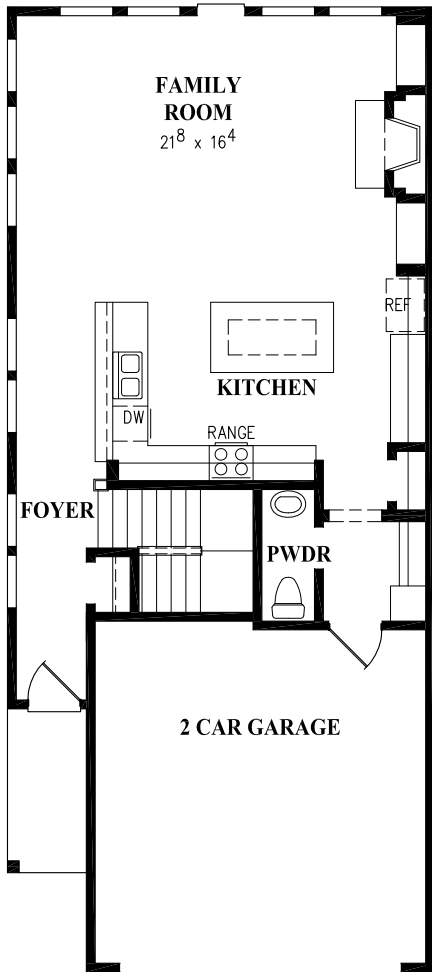

BaywayHomes

www.baywayhomes.com

Taylor Lake - 2427 Sqft

Floor plan shown is an artists rendering only. BayWay Homes reserves the right to make changes in plans, specifications and to substitute materials of similar quality without notice or prior obligation. Room dimensions are approximate.