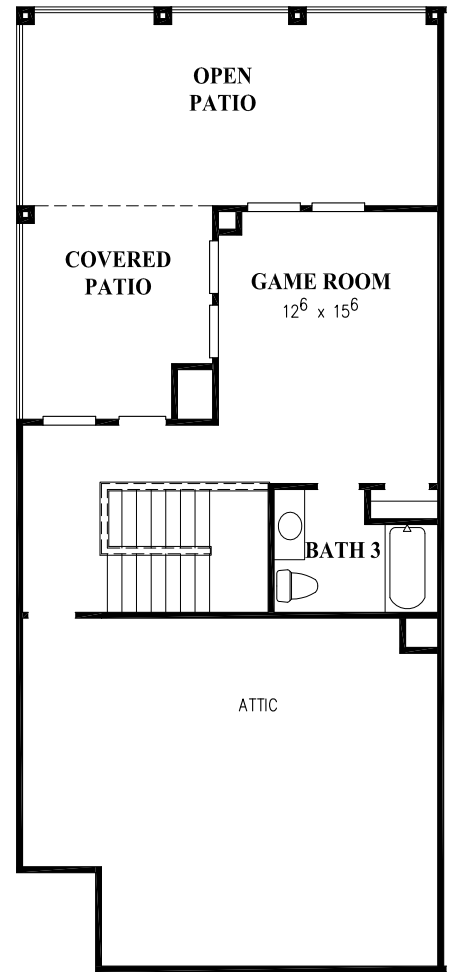

BaywayHomes

www.baywayhomes.com

Taylor Lake - 2427 Sqft

Floor plan shown is an artists rendering only. BayWay Homes reserves the right to make changes in plans, specifications and to substitute materials of similar quality without notice or prior obligation. Room dimensions are approximate.