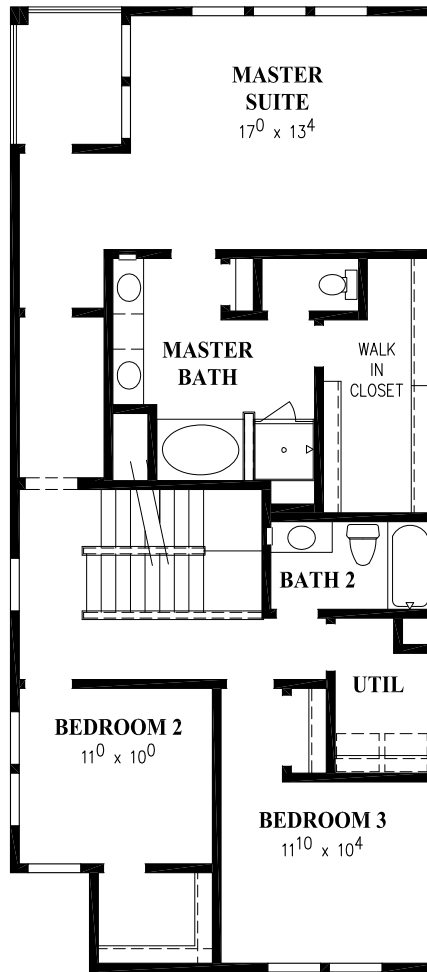

BaywayHomes

www.baywayhomes.com

Taylor Lake - 2427 Sqft

Floor plan shown is an artists rendering only. BayWay Homes reserves the right to make changes in plans, specifications and to substitute materials of similar quality without notice or prior obligation. Room dimensions are approximate.