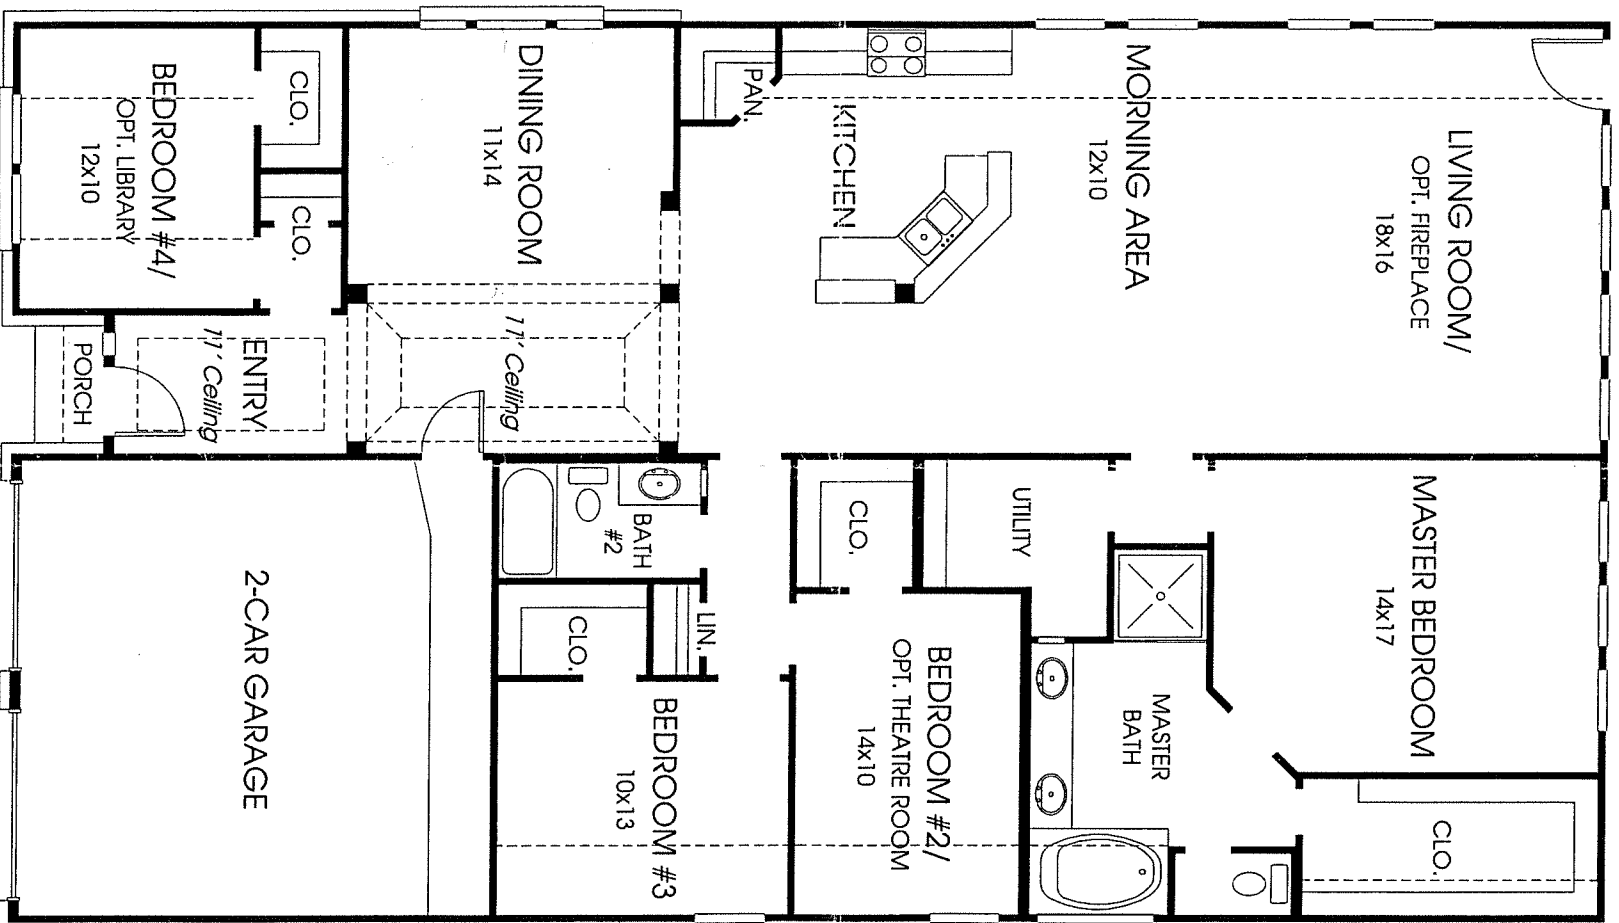

Start one we looked at

Homebridge Et

DESIGNS

Plan 2301W

This home contains approximately 2,301 square feet and includes four bedrooms and two baths.

Note: The options listed on this brochure are available at an additional cost.

Not included: inside keyed deadbolt locks, refrigerators, furnishings, drapery, plants, decorator items and all other personal property being used in model homes. Builder reserves the right to make changes in the plans and specifications, and to substitute material of similar quality. Room dimensions indicate approximate inside area measurements.