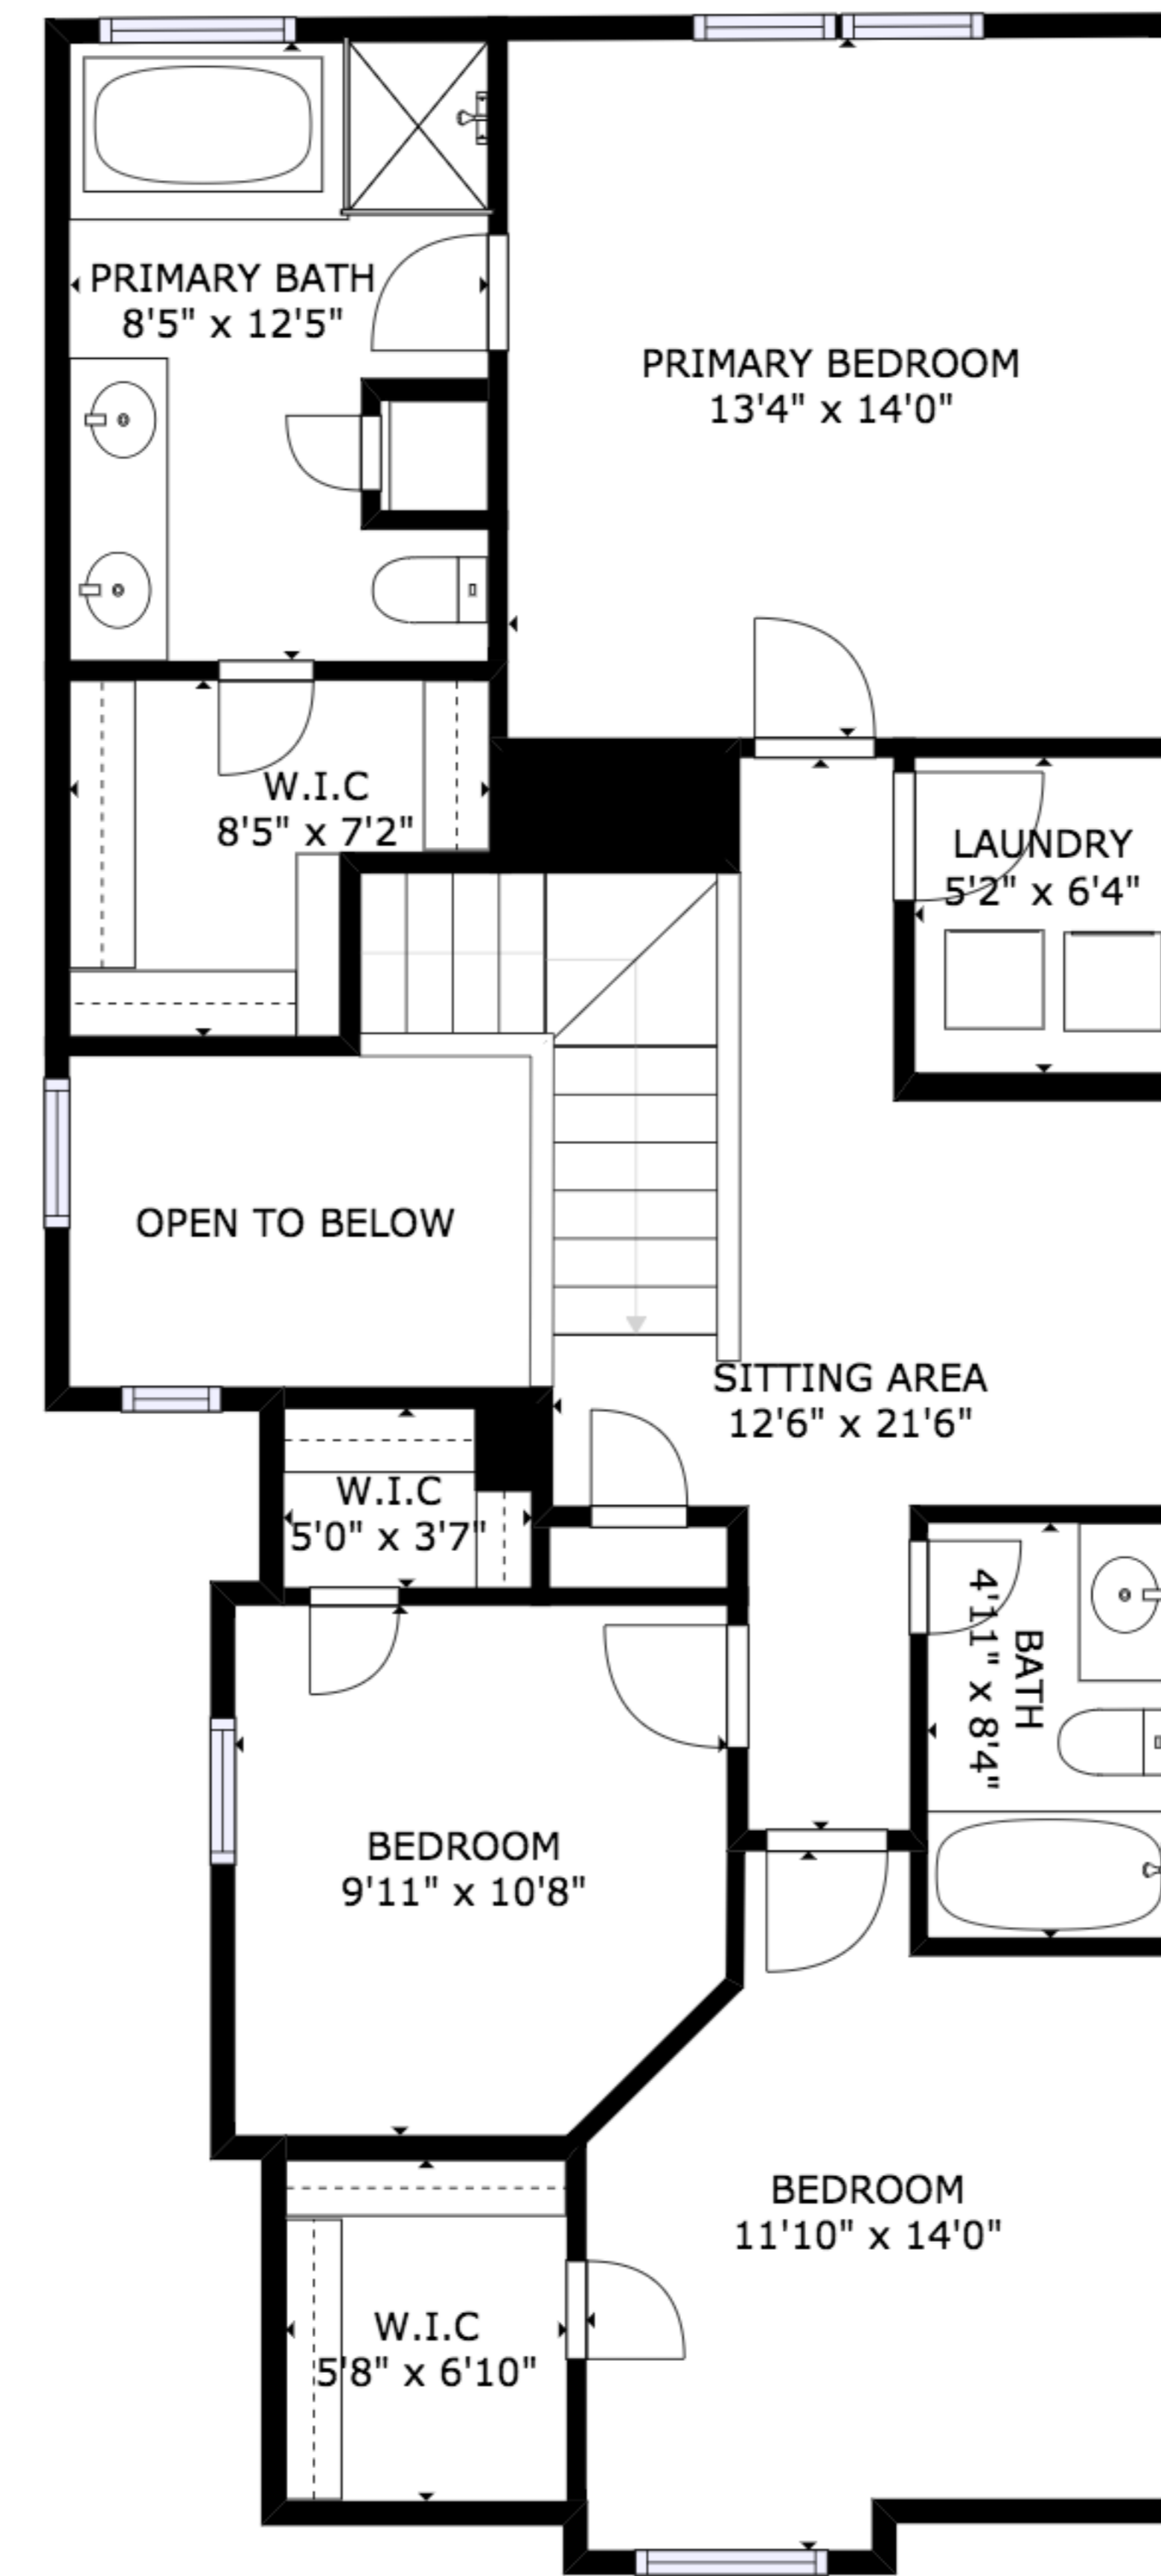

FLOOR 1

FLOOR 2

GROSS INTERNAL AREA
 FLOOR 1: 604 sq. ft, FLOOR 2: 952 sq. ft
 EXCLUDED AREAS: , GARAGE: 371 sq. ft
 TOTAL: 1556 sq. ft

SIZES AND DIMENSIONS ARE APPROXIMATE, ACTUAL MAY VARY.