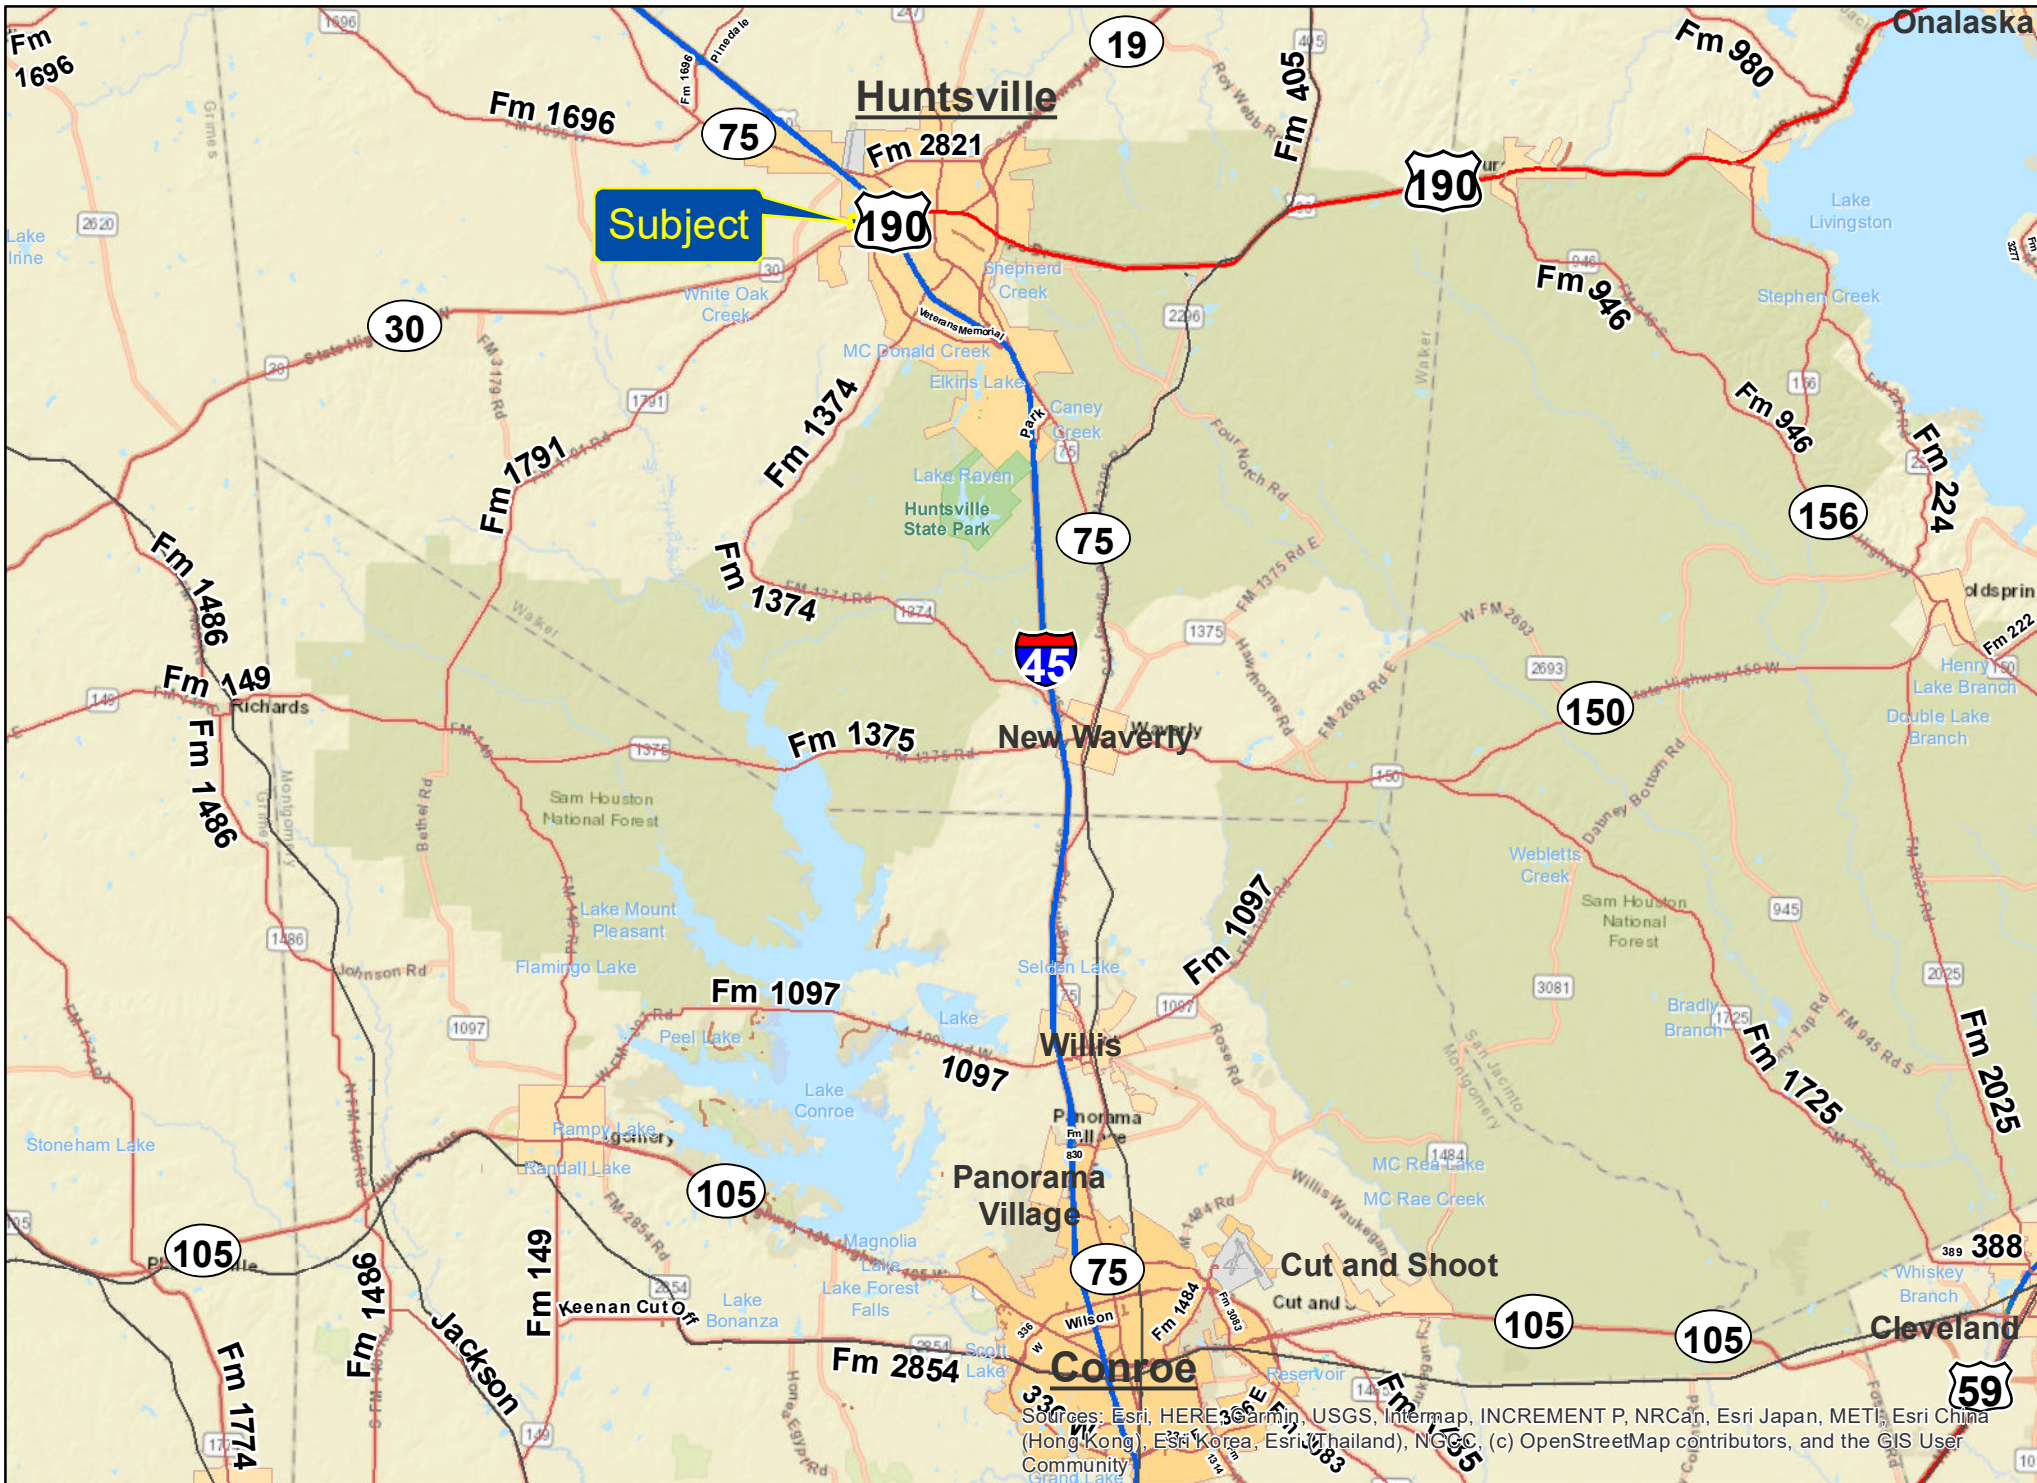

Sources: Esri, HERE, Garmin, USGS, Intermap, INCREMENT P, NRCan, Esri Japan, METI, Esri China (Hong Kong), Esri Korea, Esri (Thailand), NGCC, (c) OpenStreetMap contributors, and the GIS User Community

34.36 Acres | 3400 Hwy 30, Huntsville, Walker Co., TX

For illustration purposes only.

Sources: Esri, HERE, Garmin, USGS, Intermap, INCREMENT P, NRCan, Esri Japan, METI, Esri China (Hong Kong), Esri Korea, Esri Thailand), NGS, (c) OpenStreetMap contributors, and the GIS User Community

34.36 Acres | 3400 Hwy 30, Huntsville, Walker Co., TX

For illustration purposes only.

Subject

Sources: Esri, HERE, Garmin, USGS, Intermap, INCREMENT P, NRCan, Esri Japan, METI, Esri China (Hong Kong), Esri Korea, Esri (Thailand), NGCC, (c) OpenStreetMap contributors, and the GIS User Community

34.36 Acres | 3400 Hwy 30, Huntsville, Walker Co., TX

For illustration purposes only.