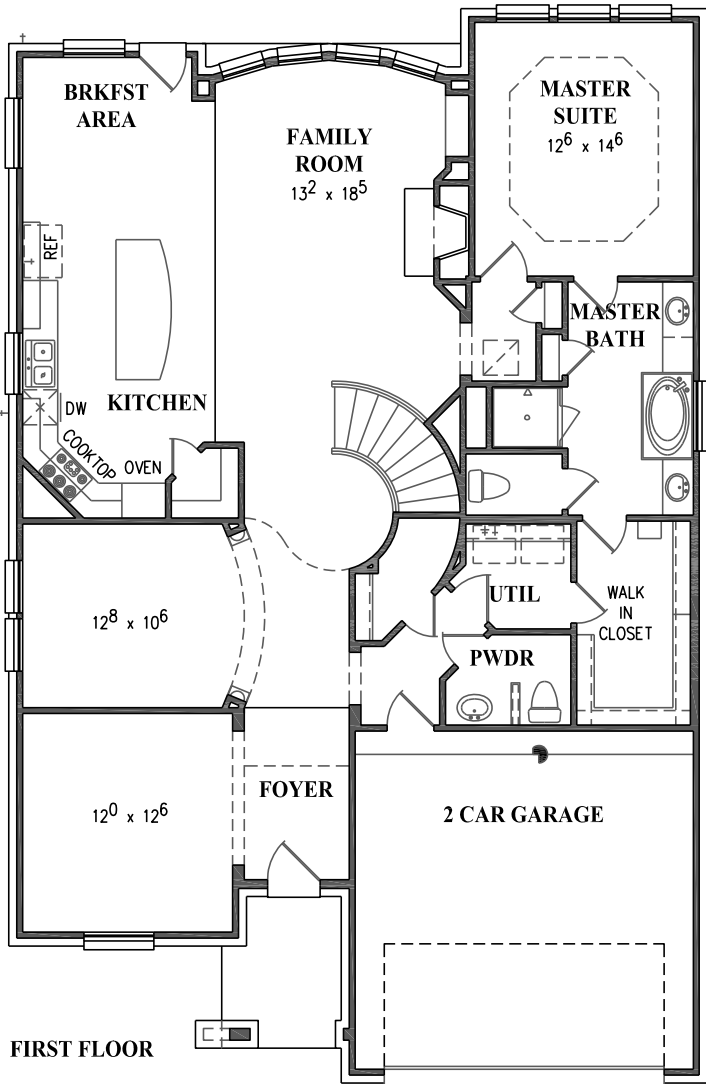

WESTIN H O M E S

BAILEY

ESTATE COLLECTION

2882 Sqft

ELEVATION 'A'

ELEVATION 'D'
ONLY WITH MEDIA ROOM

ELEVATION 'C'

ELEVATION 'E'

The Bailey

ELEVATION "A" Standard

ELEVATION "C" \$ 4,000 Upgrade

ELEVATION "D" \$ 21,300 Upgrade
 Only Elevation with Media Room
 Adds approx. 273 sq.ft. Living Area

ELEVATION "E" \$ 2,100 Upgrade