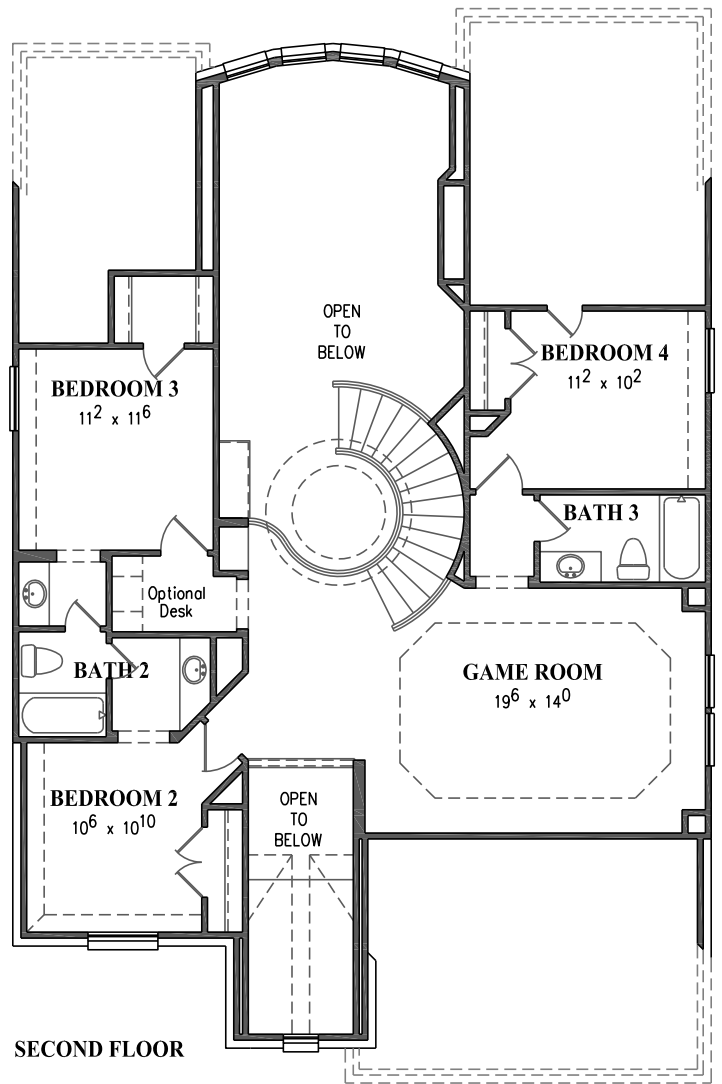

WESTIN H O M E S

BAILEY

ESTATE COLLECTION

2882 Sqft

ELEVATION 'A'

ELEVATION 'D'
ONLY WITH MEDIA ROOM

ELEVATION 'C'

ELEVATION 'E'

The Bailey

ELEVATION "A" Standard

ELEVATION "C" \$ 4,000 Upgrade

ELEVATION "D" \$ 21,300 Upgrade
 Only Elevation with Media Room
 Adds approx. 273 sq.ft. Living Area

ELEVATION "E" \$ 2,100 Upgrade