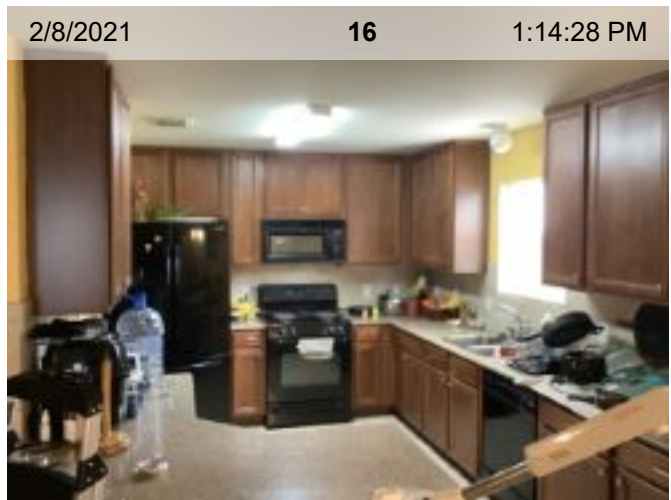

Dining Room Photos

2722 Skyview Ridge

Floors

Ceiling

Overview

ITEM	RESULT
1. Floors	 1 PHOTO
2. Ceiling	 1 PHOTO
3. Light Fixtures	 OBSERVED
4. Walls/Paint	 OBSERVED
5. Outlet/Switch Covers	 OBSERVED
6. Sink/Faucet	 1 PHOTO
7. Faucet Spray Hose	 OBSERVED
8. Cabinet Under Sink	 1 PHOTO
9. Garbage Disposal	 OBSERVED
10. Refrigerator	 OBSERVED
11. Range/Cooktop/Oven	 1 PHOTO
12. Exhaust Fan	 1 PHOTO
13. Dishwasher	 2 PHOTOS
14. Microwave Oven	 1 PHOTO
15. Counter Top/Back Splash	 OBSERVED
16. Upper Cabinets	 1 PHOTO
17. Lower Cabinets	 2 PHOTOS
18. Pantry	 OBSERVED
19. Windows	 OBSERVED
20. Blinds/Drapes	 OBSERVED
21. Overview	 1 PHOTO

Kitchen Photos

2722 Skyview Ridge

Dishwasher | Whirlpool

Dishwasher | Whirlpool | Interior

Microwave Oven | Whirlpool

Upper Cabinets

Lower Cabinets

Lower Cabinets

Kitchen Photos

2722 Skyview Ridge

Overview

ITEM	RESULT
1. Passage Door	 1 PHOTO
2. Passage Door Keyless Locks/Deadbolt	 1 PHOTO
3. Passage Door Peephole	 1 PHOTO
4. Floors	 1 PHOTO
5. Ceiling	 1 PHOTO
6. Walls/Paint	 OBSERVED
7. Outlet/Switch Covers	 OBSERVED
8. Garage Door Interior	 1 PHOTO
9. Light Fixtures	 OBSERVED
10. Overview	 1 PHOTO