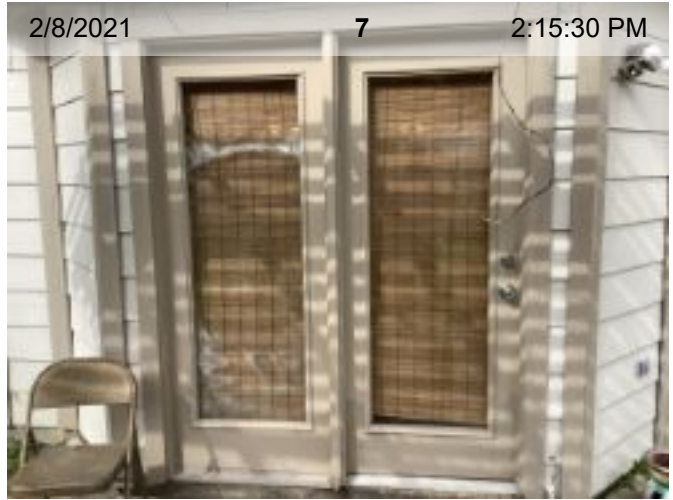

Front Exterior Photos

2722 Skyview Ridge

Right Side Yard

Window Screens

Garage Door

Walkways

Trees/Shrubs/Landscaping

ITEM	RESULT
1. Overview	 1 PHOTO
2. Rear Gate	 1 PHOTO
3. Porch/Patio/Deck	 1 PHOTO
4. BBQ Grill	 1 PHOTO
5. Walls/Siding/Trim	 2 PHOTOS
6. Window Screens	 1 PHOTO
7. Rear Door	 3 PHOTOS
8. Keyless Deadbolt/Pin Lock	 1 PHOTO
9. Yard	 1 PHOTO
10. Roof/Trim/Gutter	 1 PHOTO
11. Trees/Shrubs/Landscaping	 2 PHOTOS
12. Fence	 ATTENTION
13. Light Fixtures	 OBSERVED

Rear Exterior Photos

2722 Skyview Ridge

Overview

Rear Gate

Porch/Patio/Deck

BBQ Grill

Walls/Siding/Trim | Left, Front, and Right Sides

Walls/Siding/Trim

Rear Exterior Photos

2722 Skyview Ridge

2/8/2021 6 2:15:15 PM
Window Screens

2/8/2021 7 2:15:30 PM
Rear Door

2/8/2021 7 2:16:20 PM
Rear Door

2/8/2021 7 2:16:55 PM
Rear Door

2/8/2021 8 2:15:53 PM
Keyless Deadbolt/Pin Lock