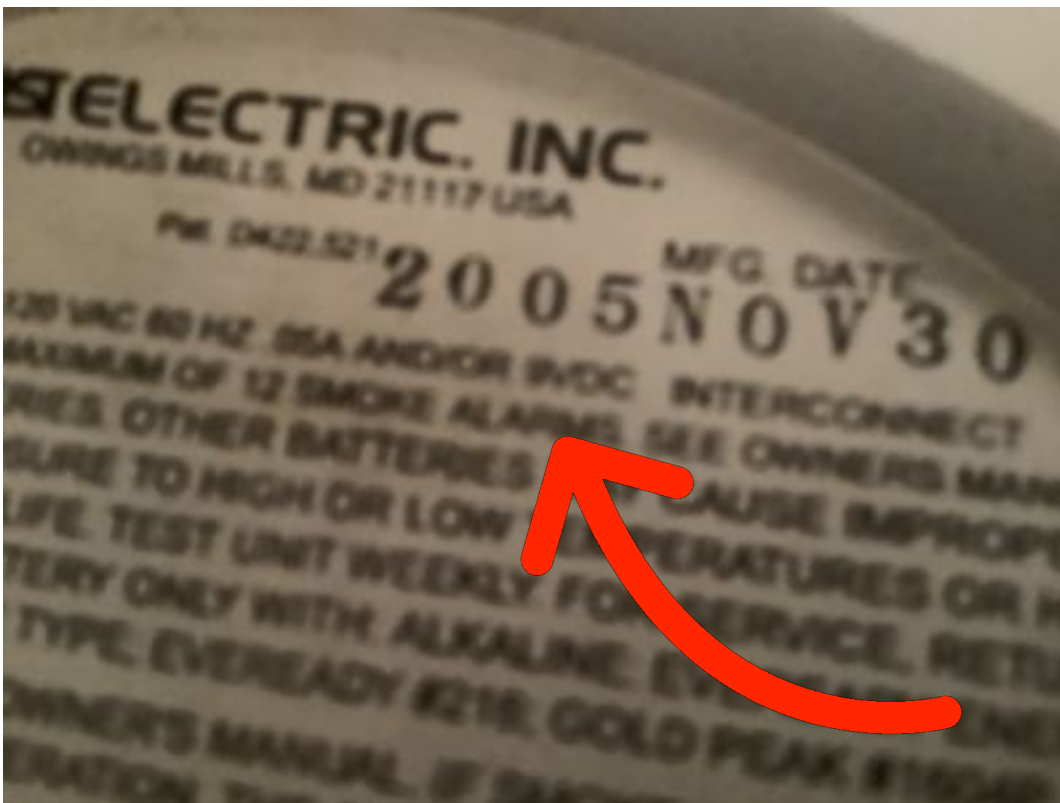

Bedroom 2
Smoke Alarm
Close-up of printed manufacture date (typically on back of alarm)