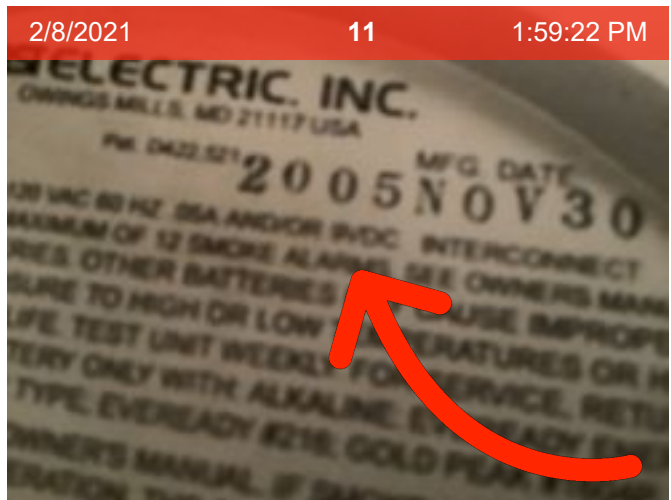

Bedroom 2 Photos

2722 Skyview Ridge

Floors

Ceiling

Wired Smoke Alarm (mfd 11/2006) | Smoke test: Passed | >10 yrs old

Wired Smoke Alarm (mfd 11/2006) | Smoke test: Passed | >10 yrs old | Close-up of printed manufacture