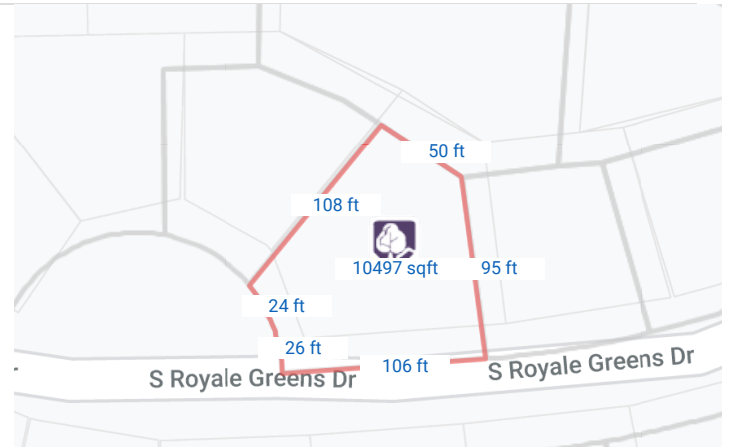

All Properties 360 Property View

69 S Royale Greens Drive, Coldspring, Texas 77331 San Jacinto County

Parcel Map

Map data ©2021 Imagery ©2021, Houston-Galveston Area Council, Maxar Technologies, USDA Farm Service Agency

Google 50 ft Map data ©2021

Google

Map data ©2021 Imagery ©2021, Houston-Galveston Area Council, Maxar Technologies