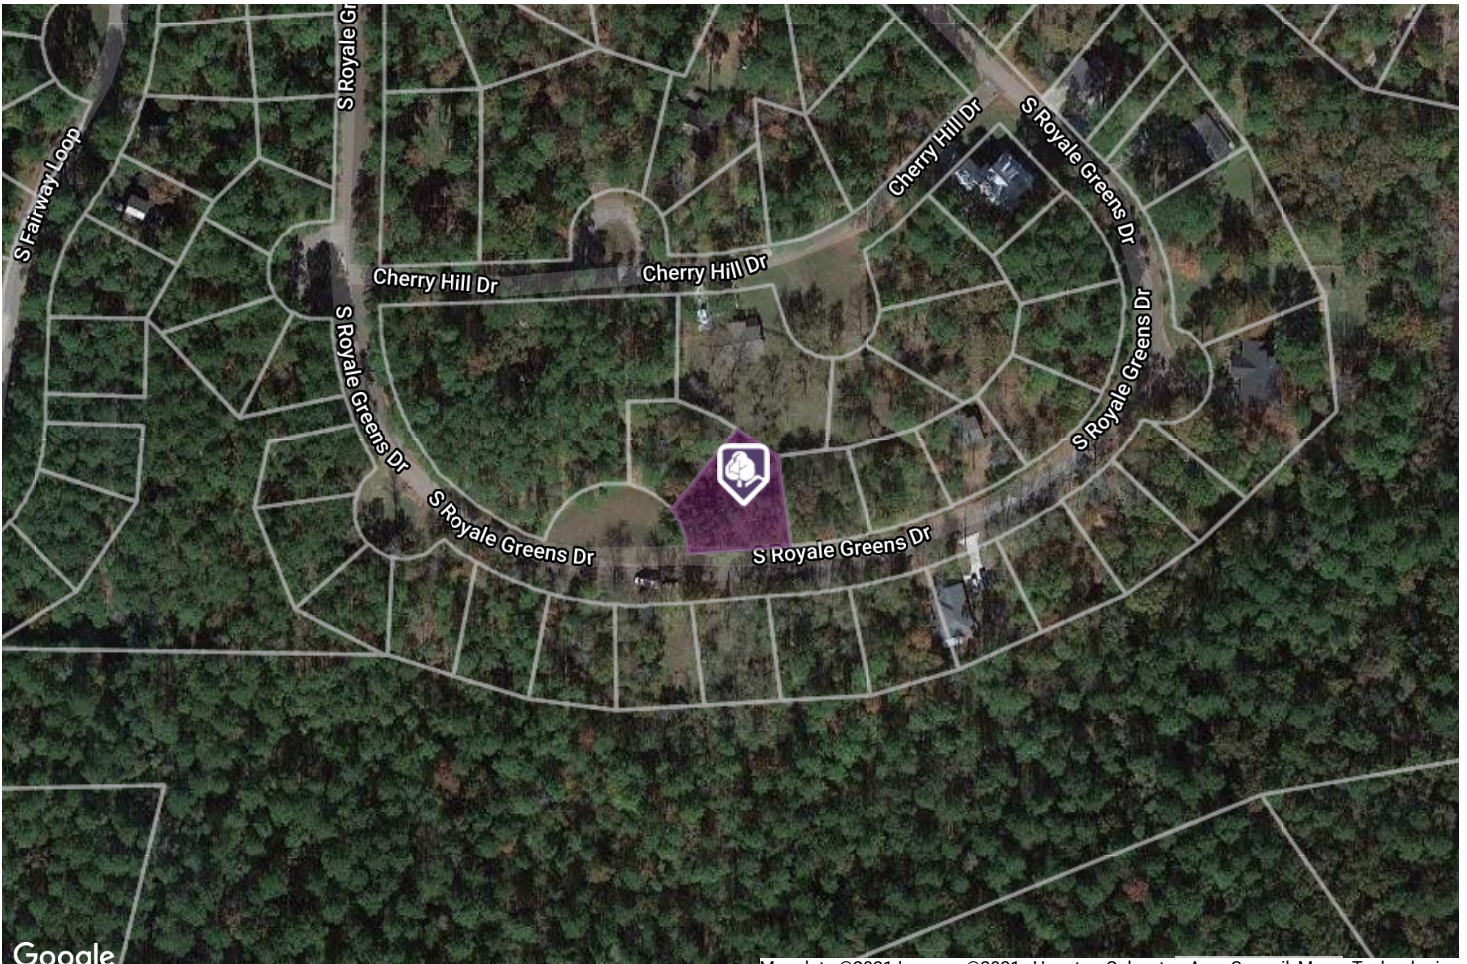

All Properties 360 Property View

69 S Royale Greens Drive, Coldspring, Texas 77331 San Jacinto County

Parcel Map

Map data ©2021 Imagery ©2021, Houston-Galveston Area Council, Maxar Technologies, USDA Farm Service Agency

Google 50 ft Map data ©2021

Google

Map data ©2021 Imagery ©2021, Houston-Galveston Area Council, Maxar Technologies