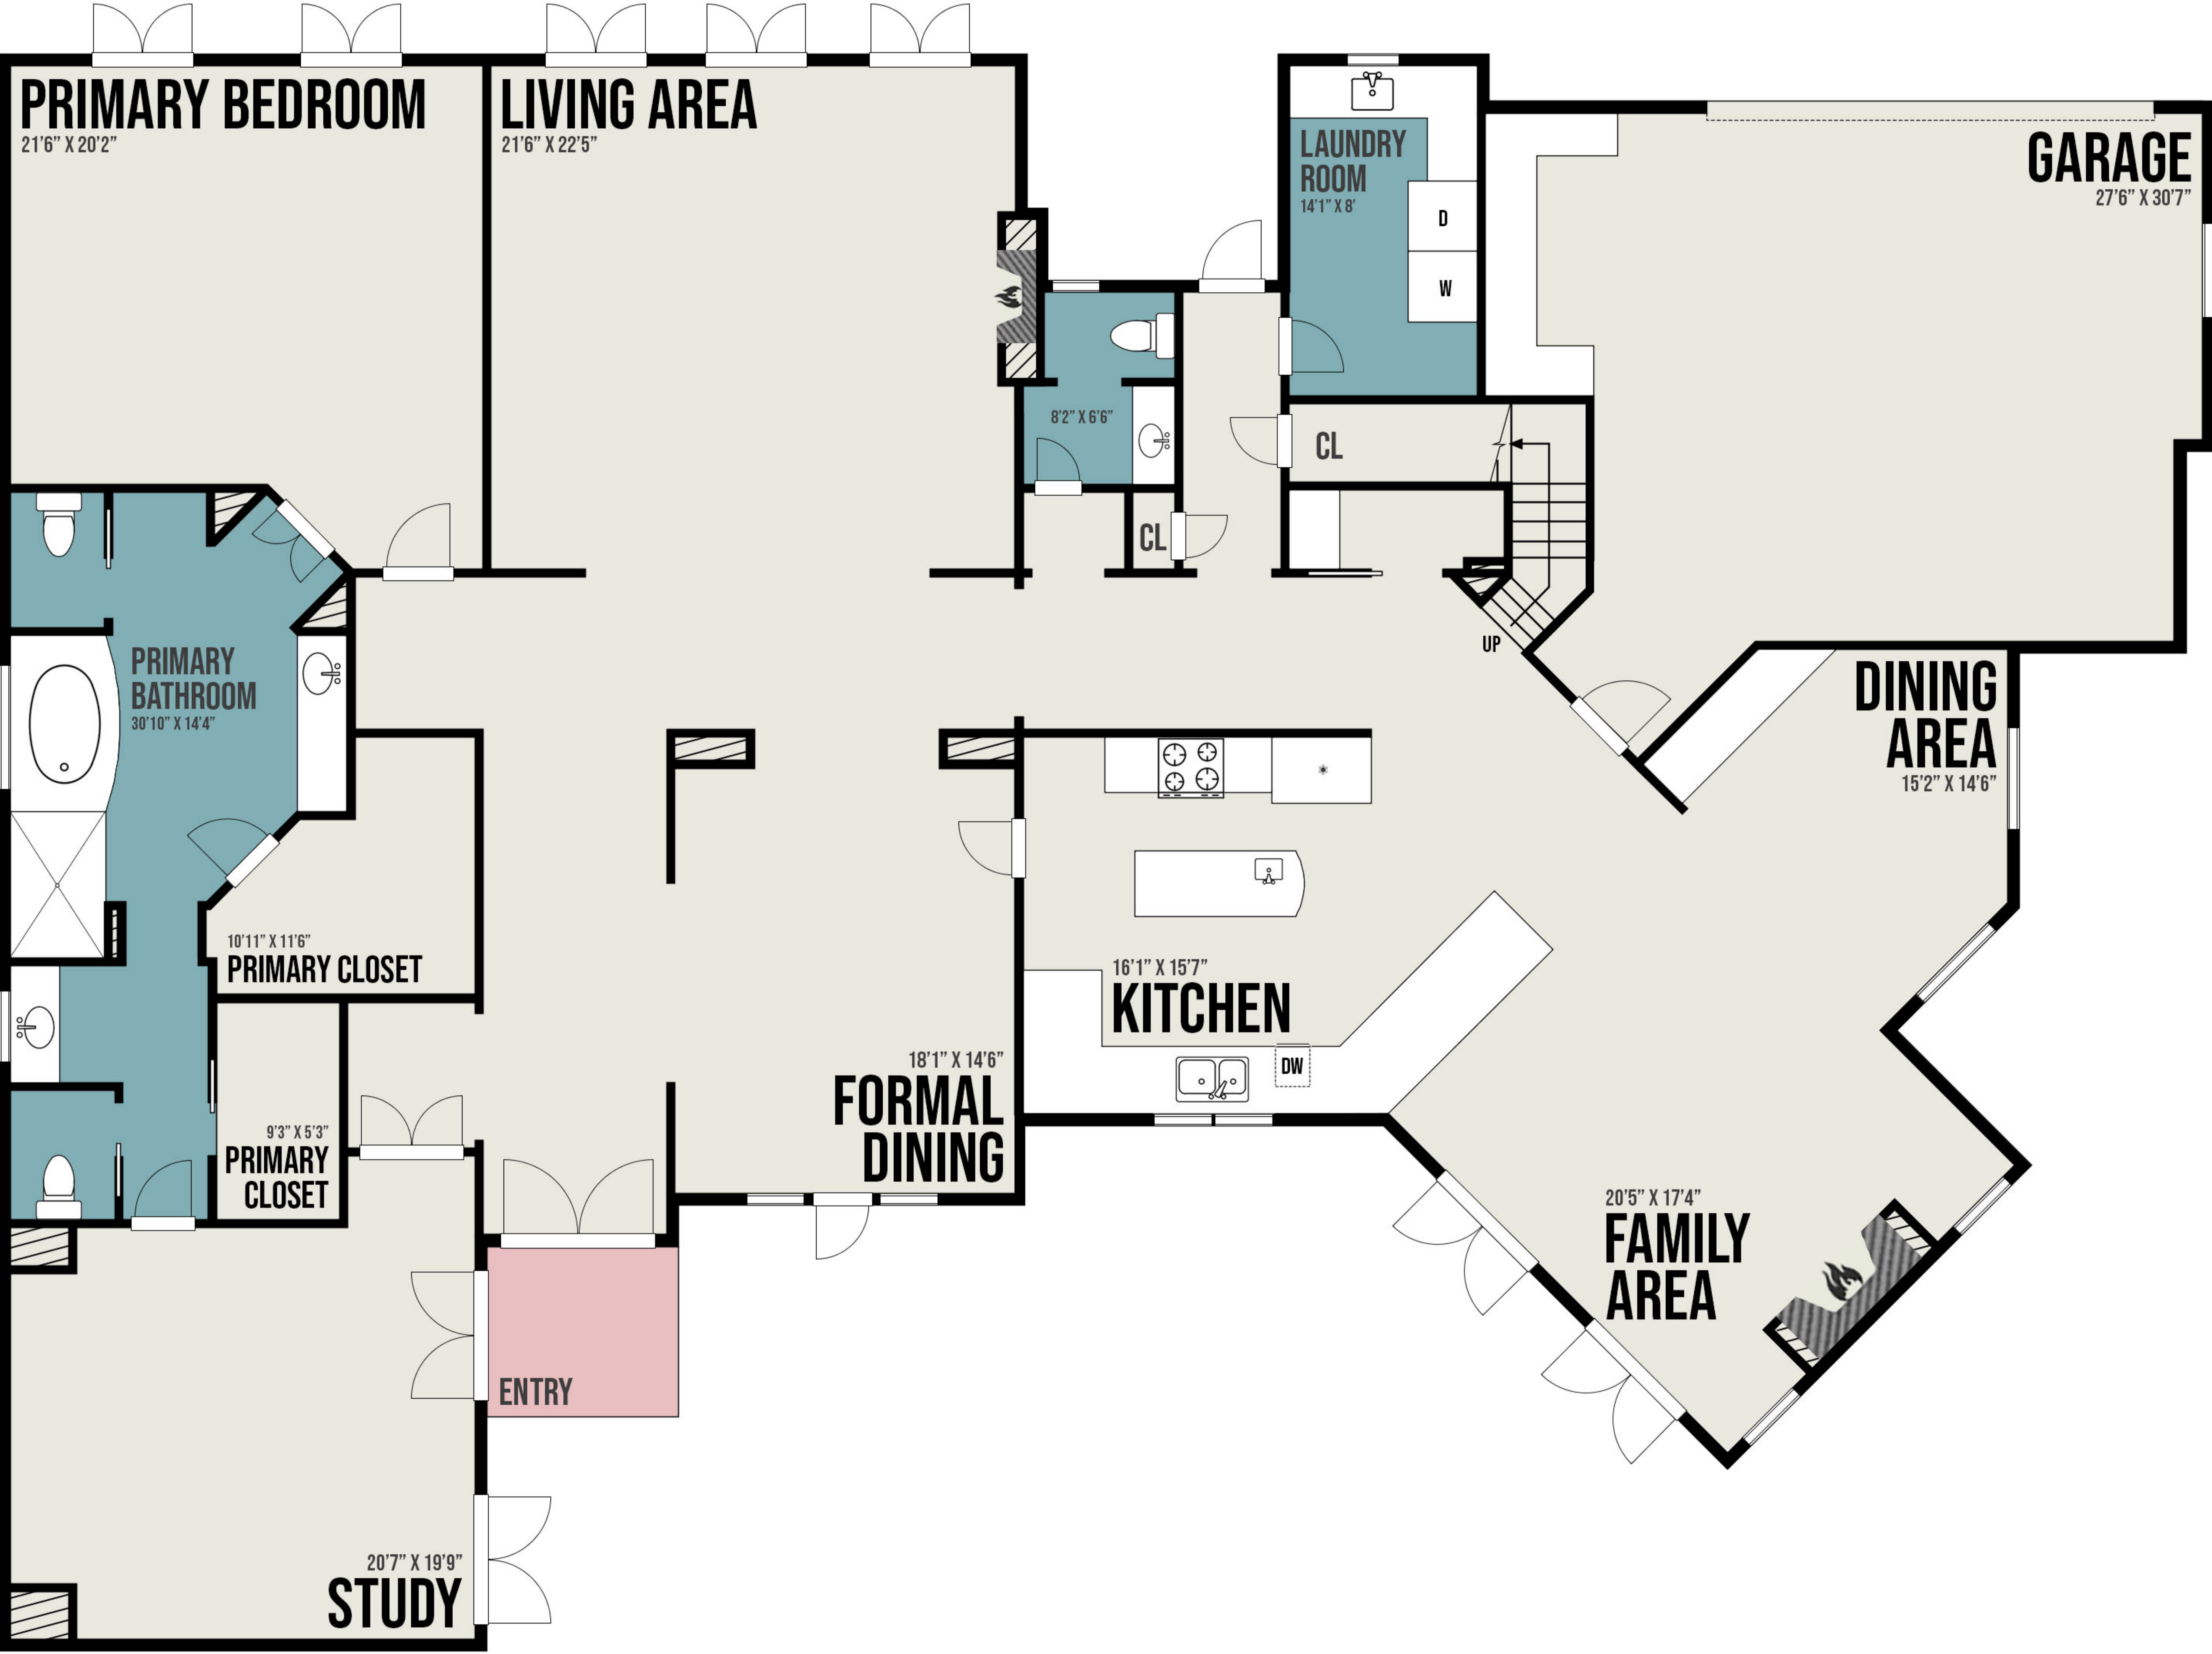

272 BRYN MAWR CIR - GROUND FLOOR

3883 SQ FT