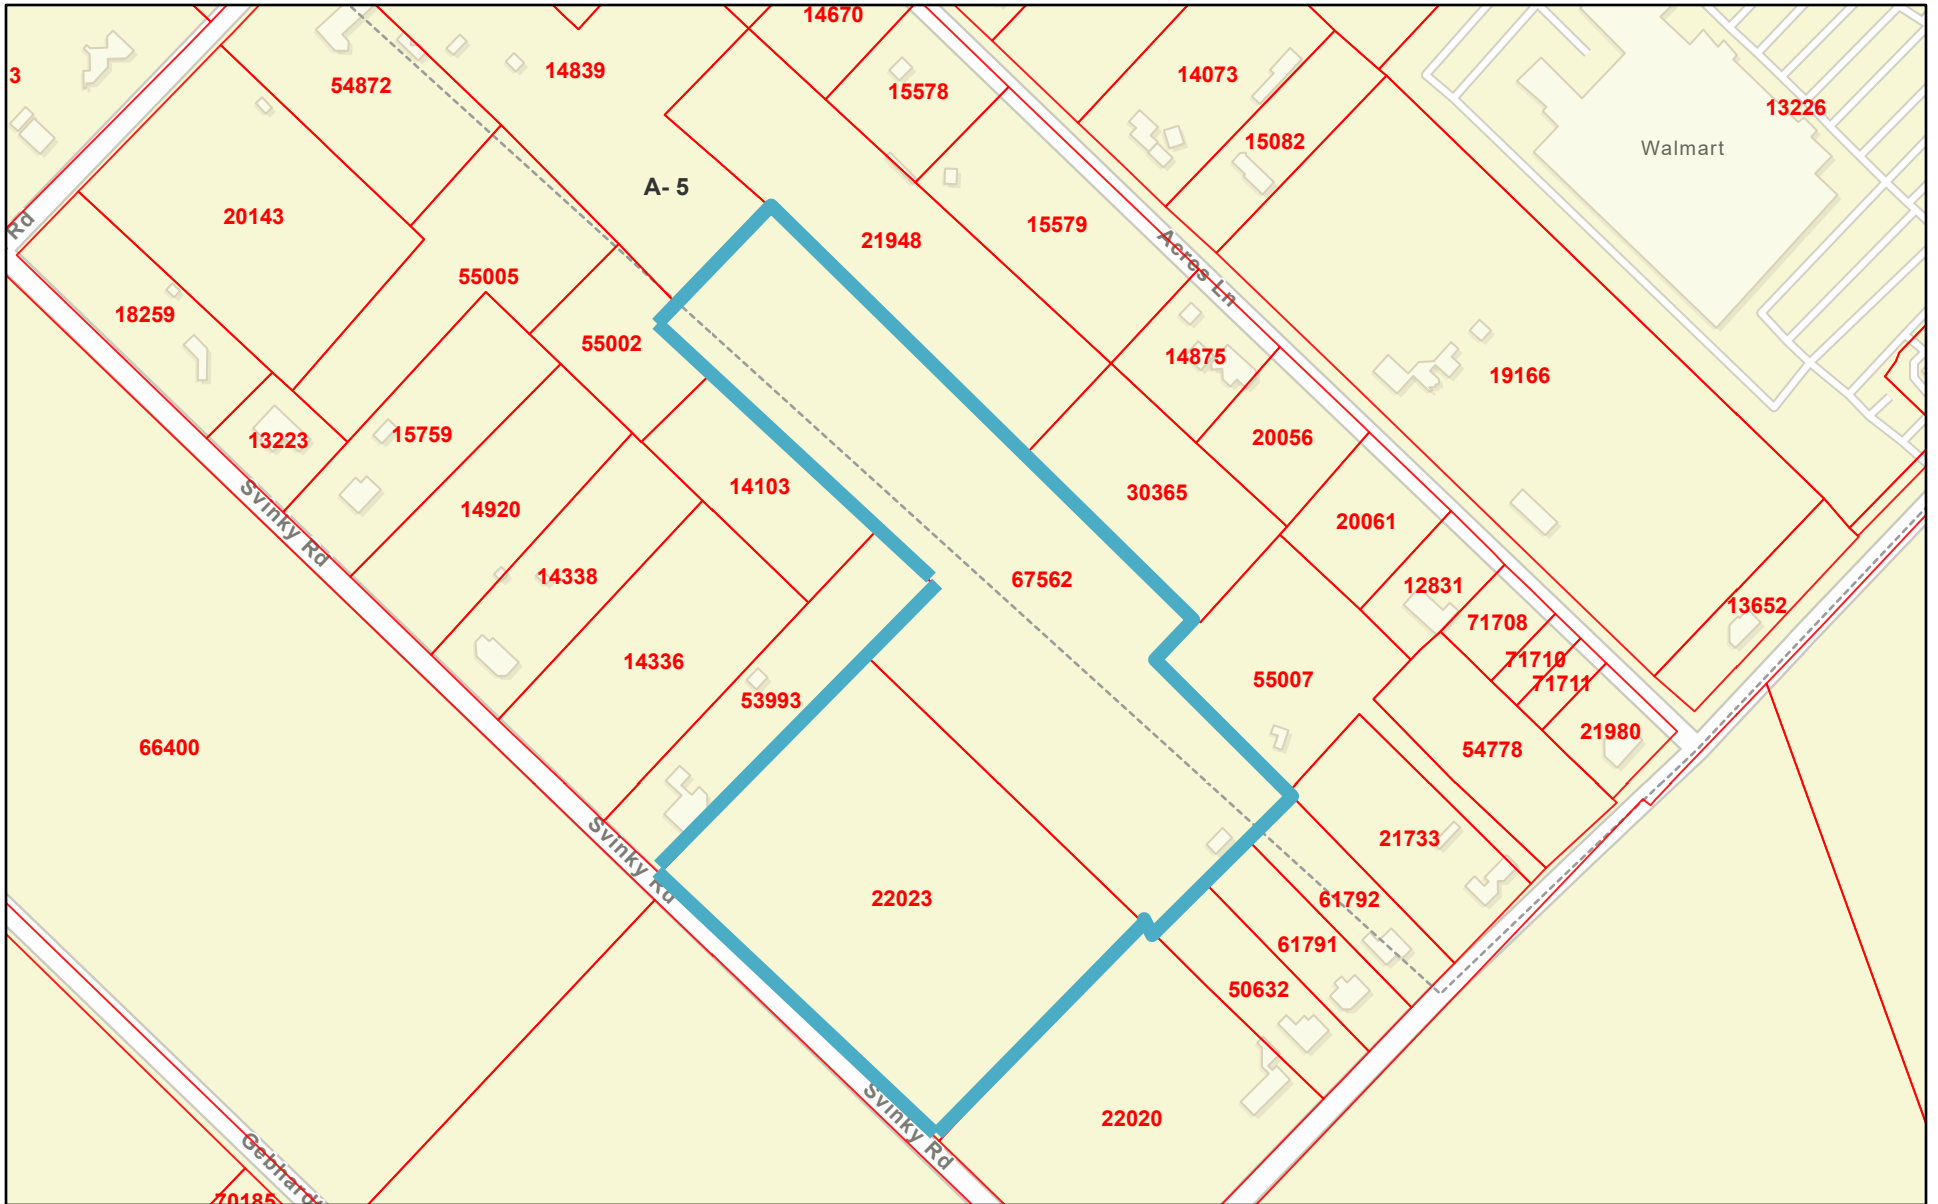

# Austin CAD Web Map

5/4/2021, 7:12:35 AM

 Parcels

 Abstracts

1:4,514

Esri Community Maps Contributors, Baylor University, Texas Parks &

Austin County Appraisal District, BIS Consulting - [www.bisconsulting.com](http://www.bisconsulting.com)